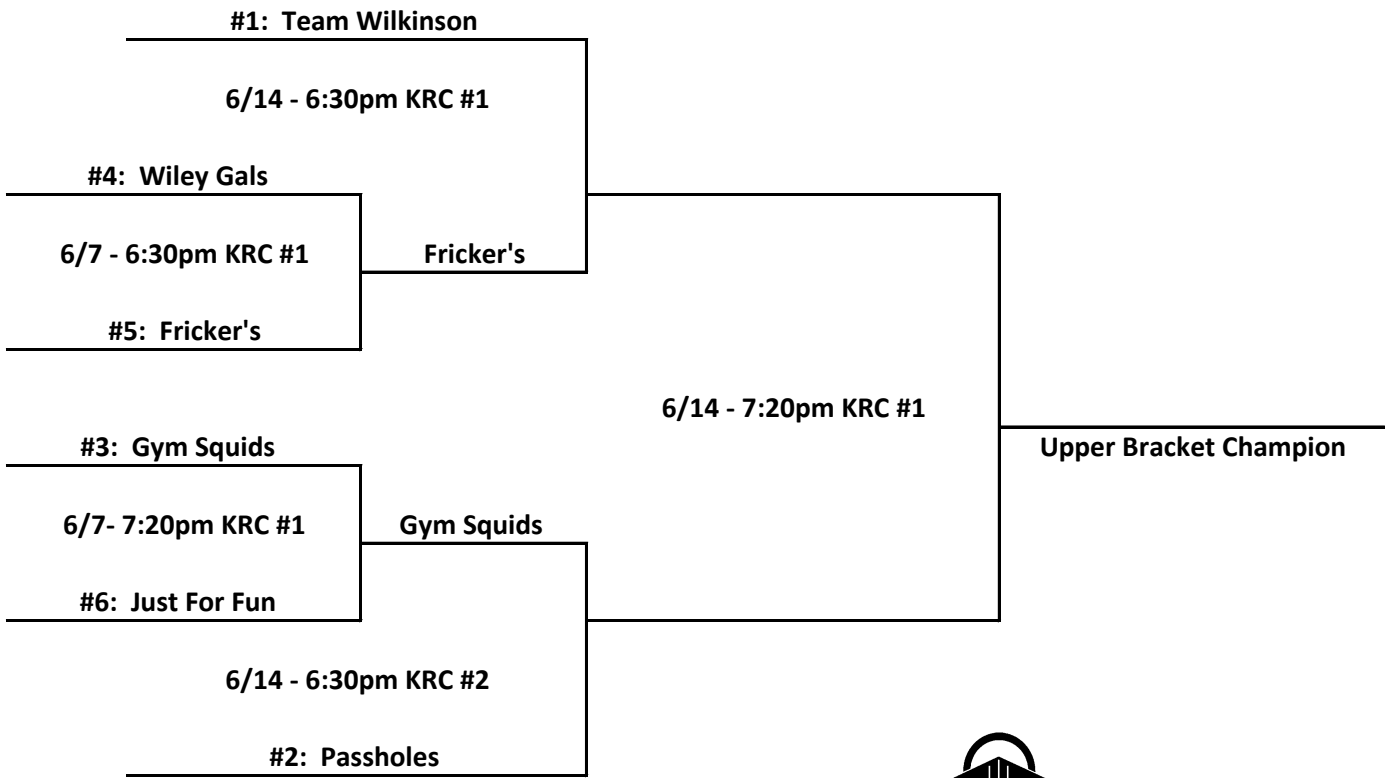

2021 Adult Spring Volleyball Tournament

Monday Ladies D1 - Single Elimination

TOP 6 TEAMS

CITY OF KETTERING

PARKS, RECREATION AND CULTURAL ARTS DEPARTMENT

BOTTOM 6 TEAMS