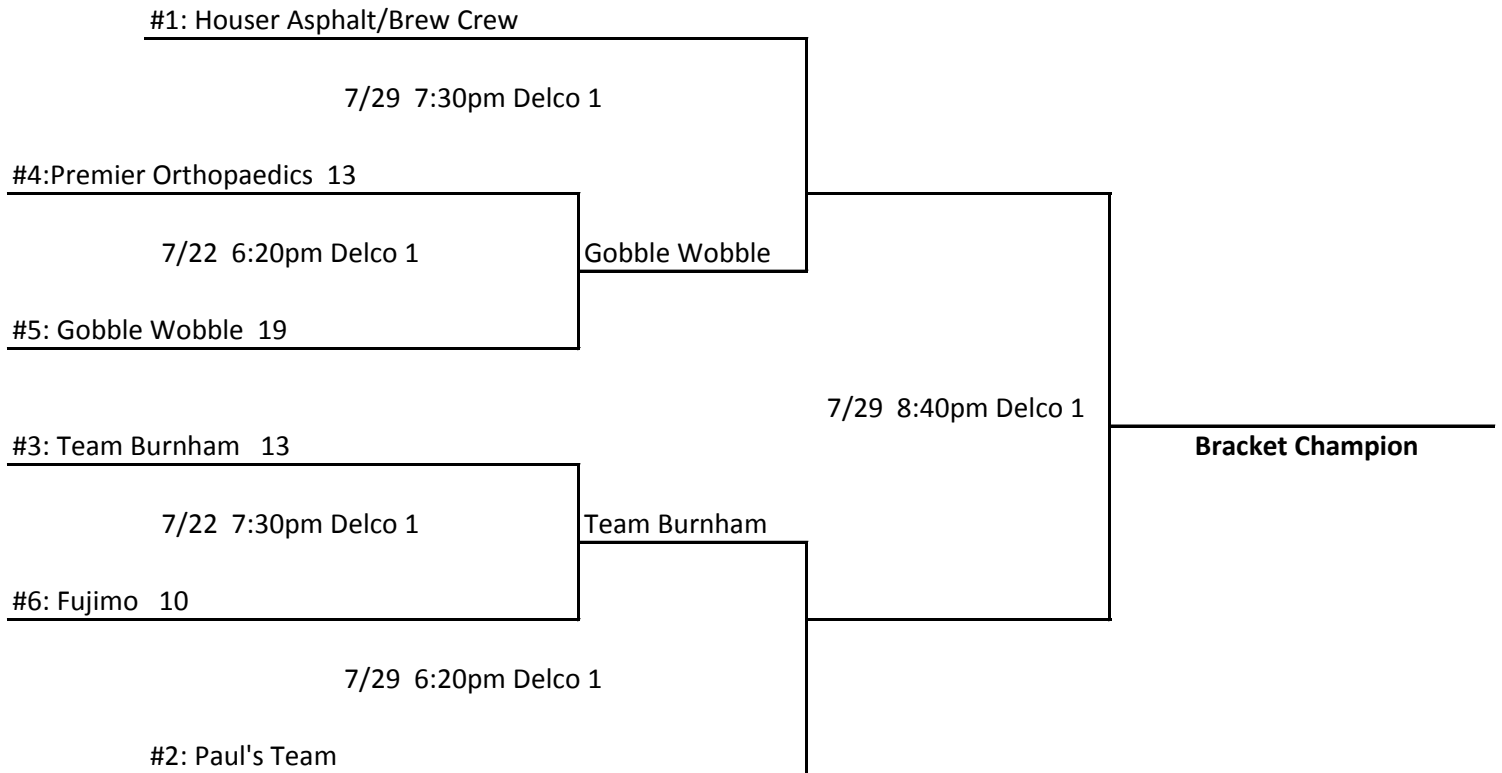

2021 Adult Summer Softball Tournament

Division 2 - Thursday Men's - Single Elimination

TOP 6 TEAMS

BOTTOM 6 TEAMS