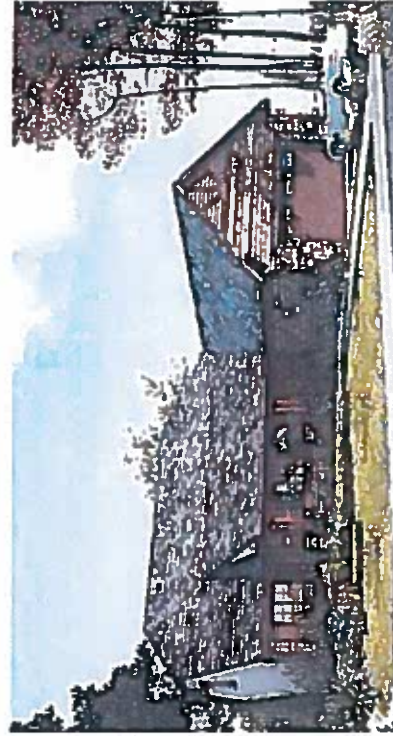

Cottage

CRAFTSMAN

PLAN #2X
RENDERING

The Grove

LOOMIS, CA

MANDARICH DEVELOPMENTS
1000 S. GARDEN ST. SUITE 100
SANTA ANA, CA 92705