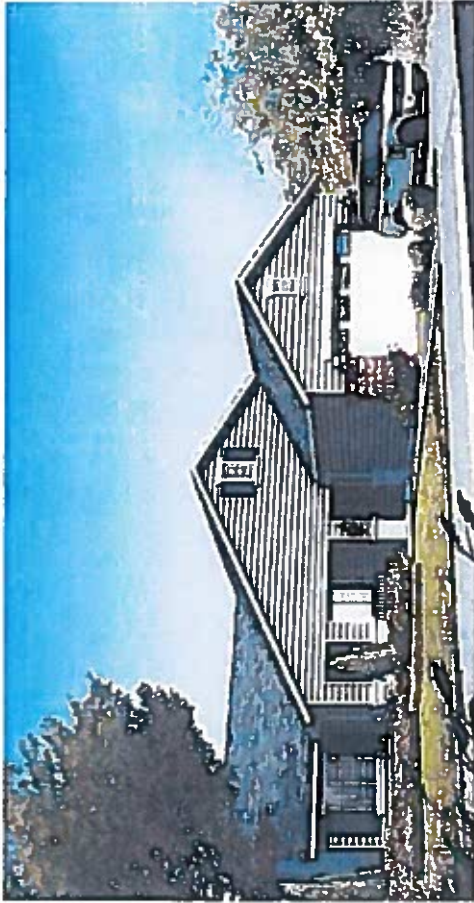

Cottage

The Grove

LOOMIS, CA

PLAN #2
RENDERING