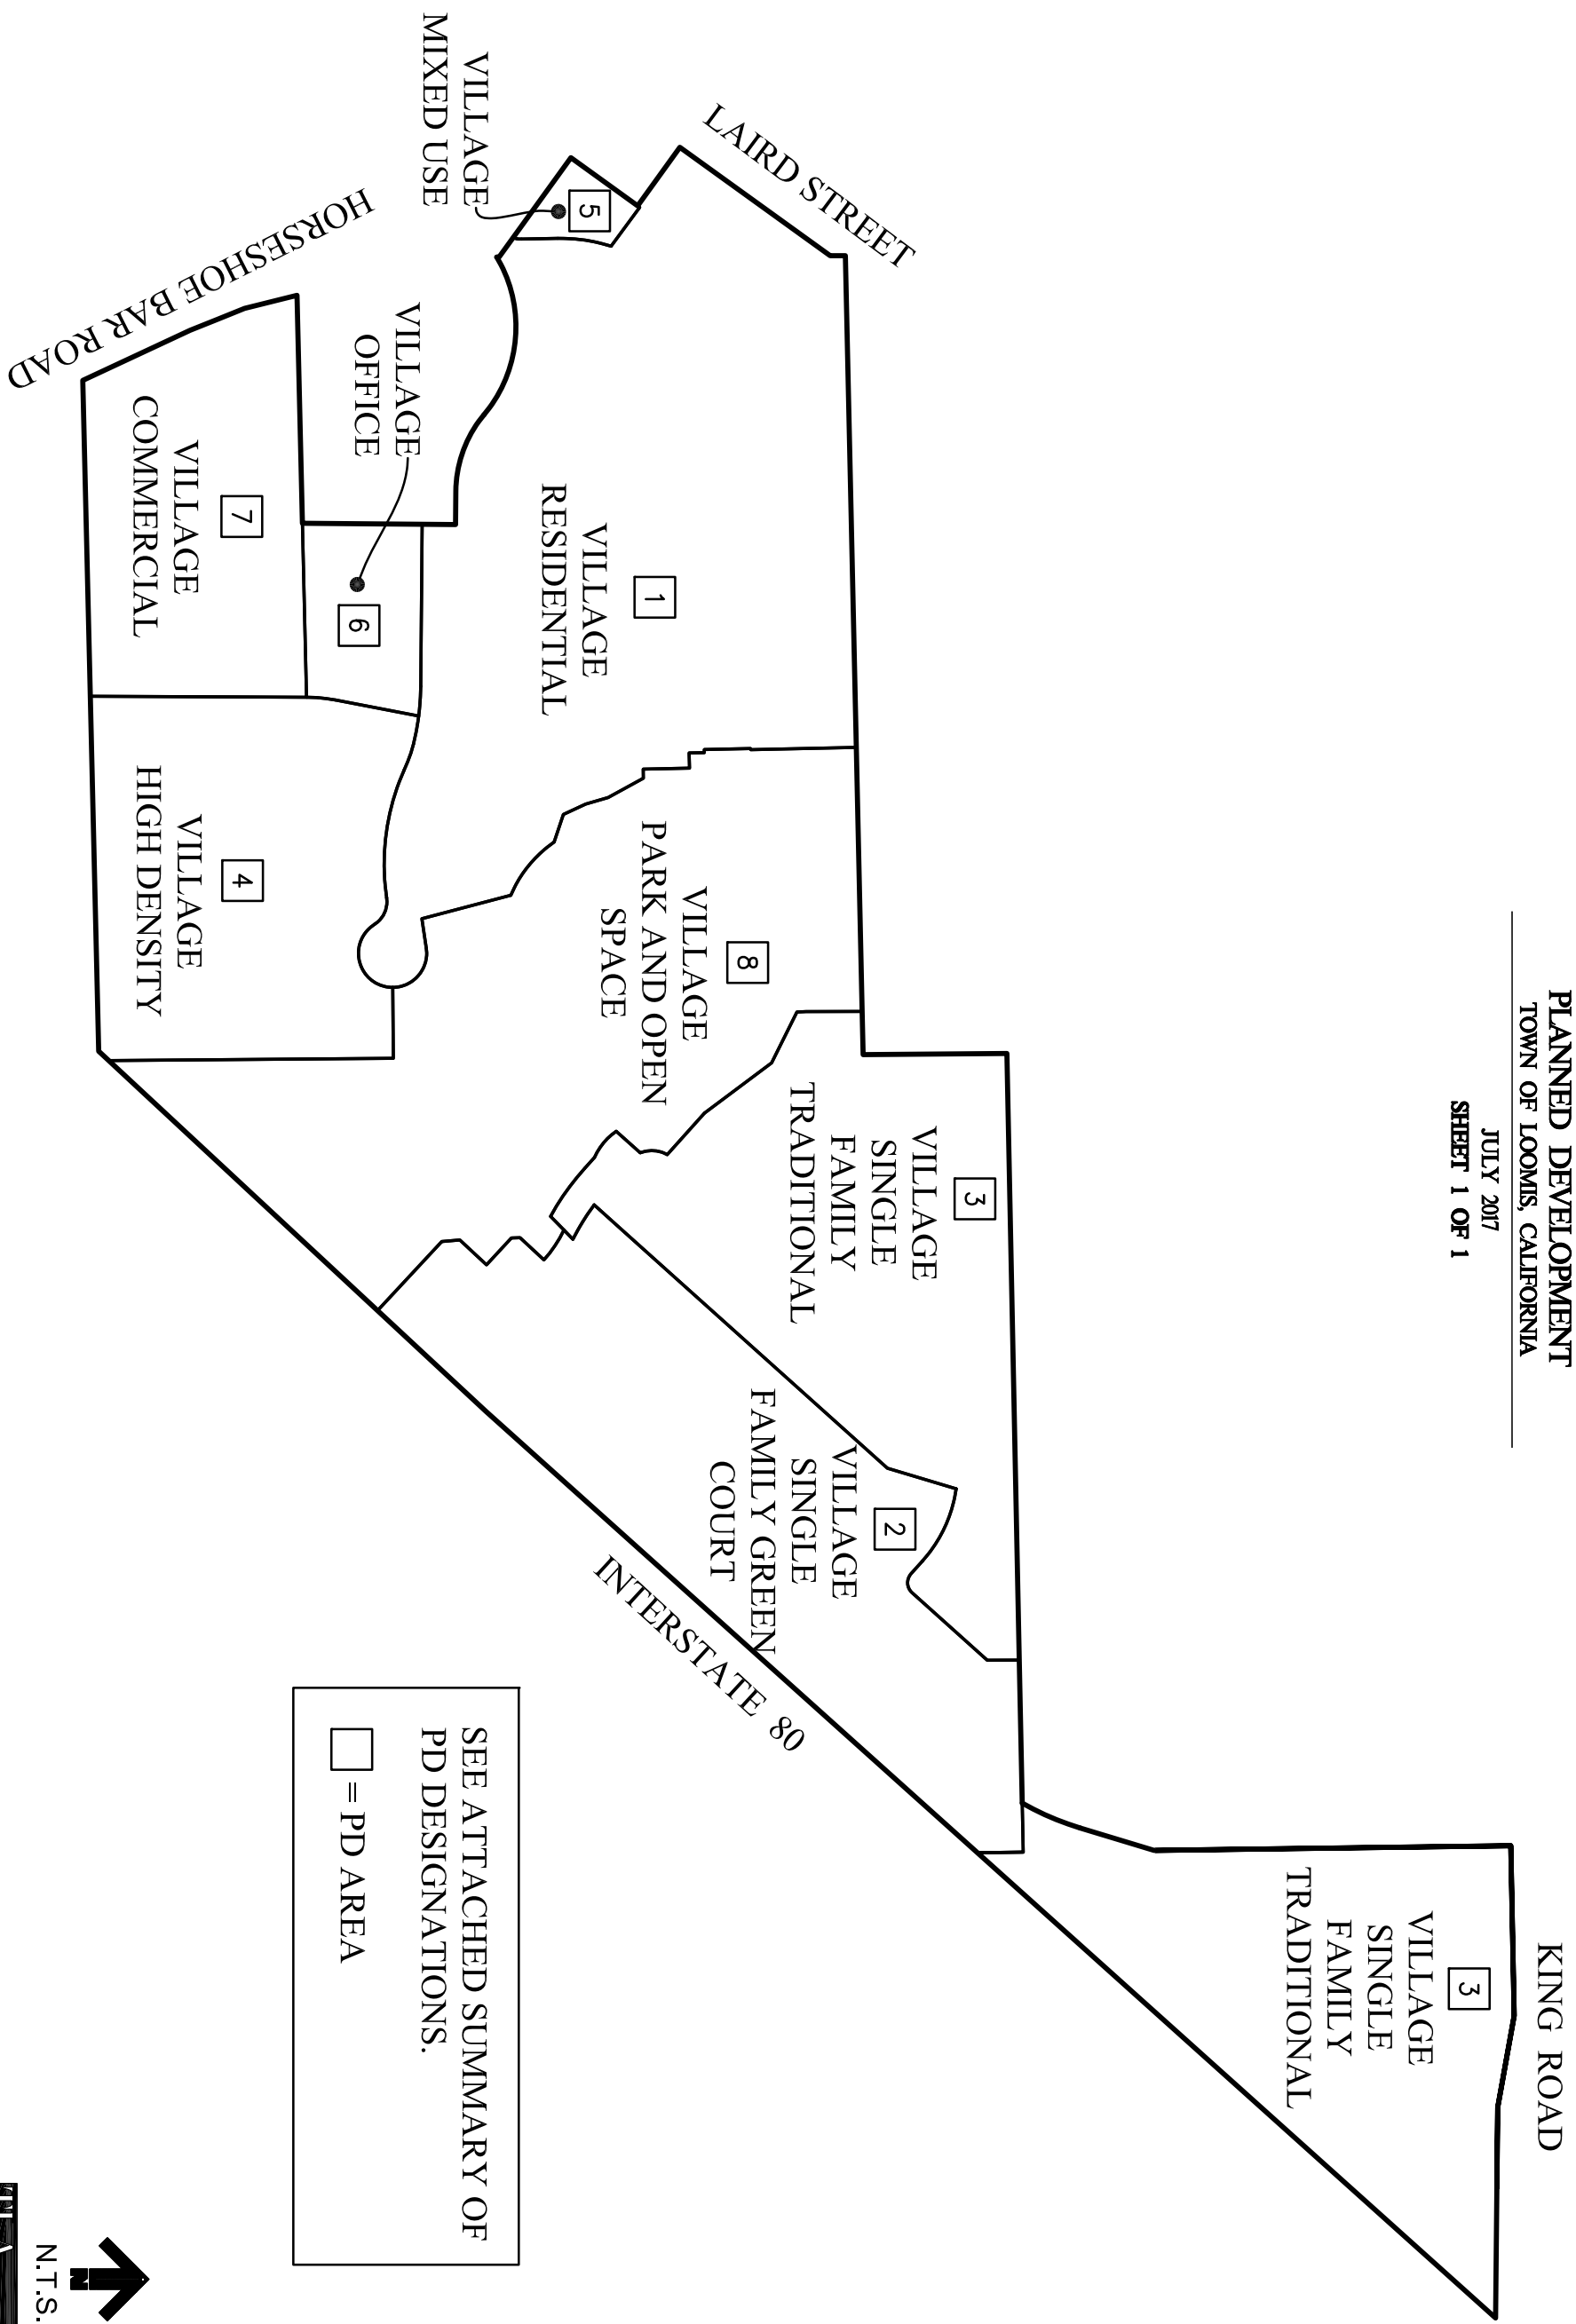

THE VILLAGE AT LOOMIS

PLANNED DEVELOPMENT
TOWN OF LOOMIS, CALIFORNIA

JULY 2017
SHEET 1 OF 1

SEE ATTACHED SUMMARY OF
PD DESIGNATIONS.
□ = PD AREA

N.T.S.