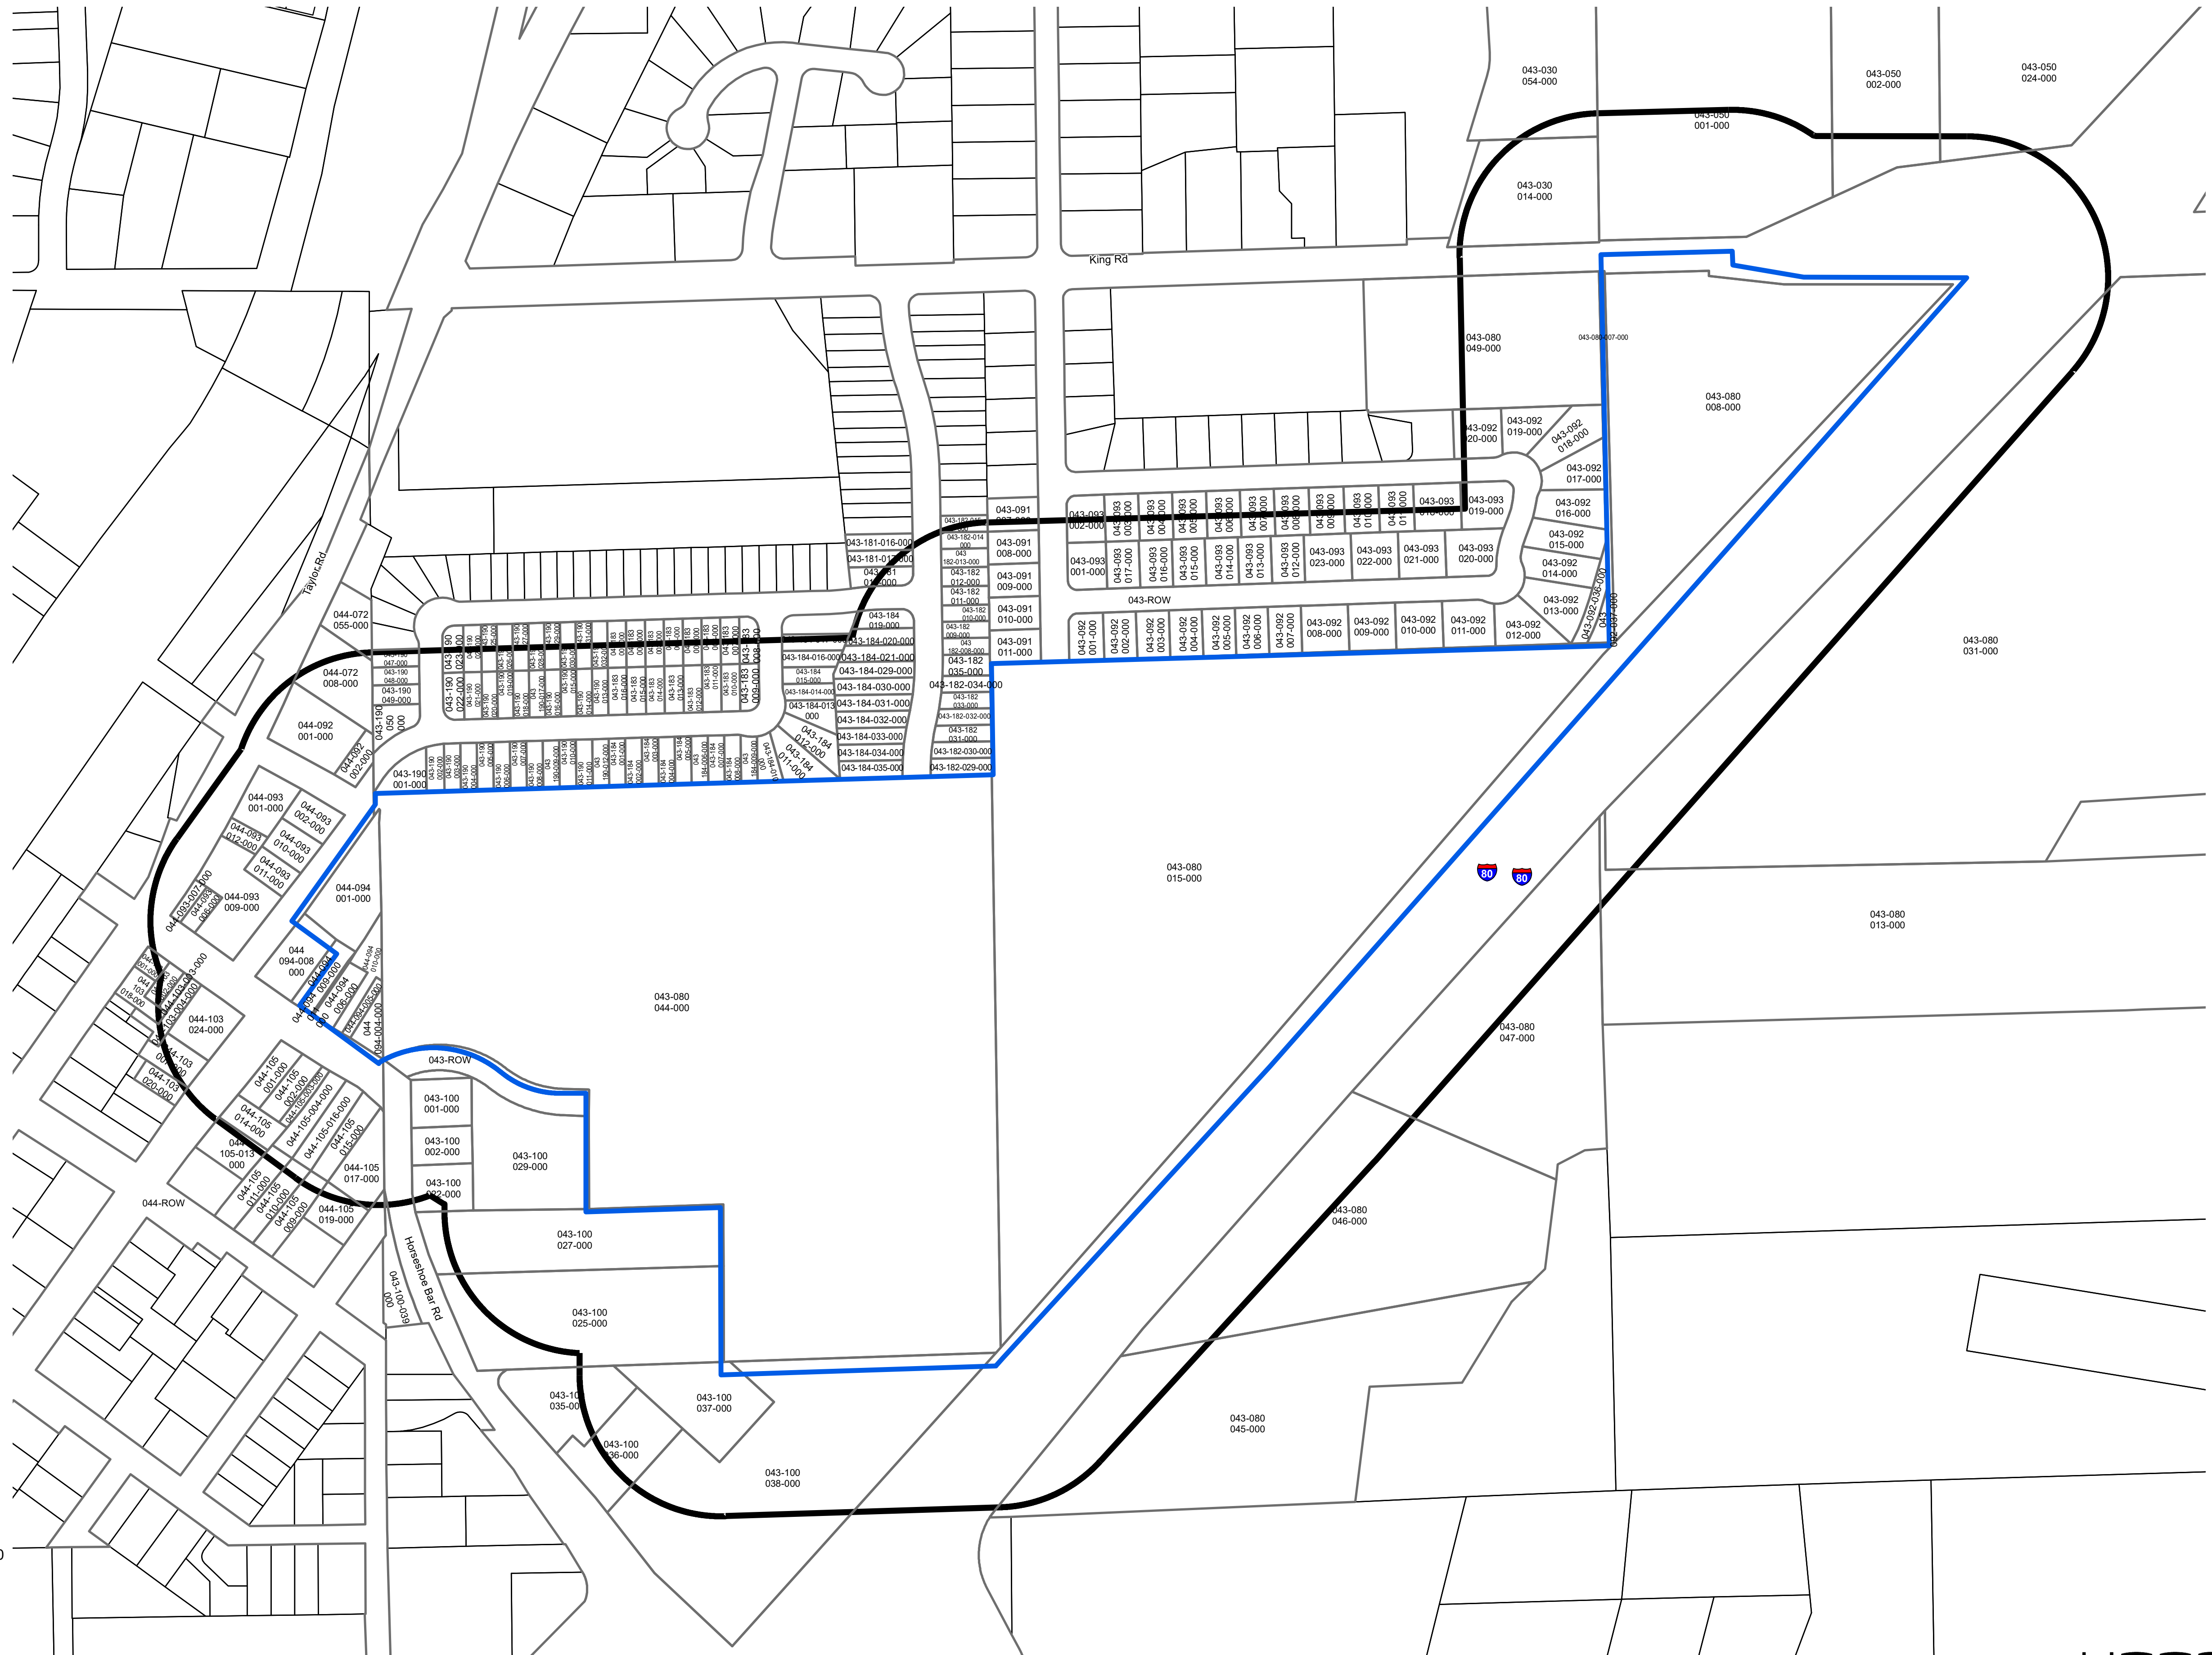

300' RADIUS MAP HIDDEN GROVE TOWN OF LOOMIS, CALIFORNIA DECEMBER 2021

- Project Boundary
- IntersectParcels
- Placer County Assessor Parcels
- 300ft Buffer

Note: Parcel information provided by Placer County and is subject to change and periodic updates