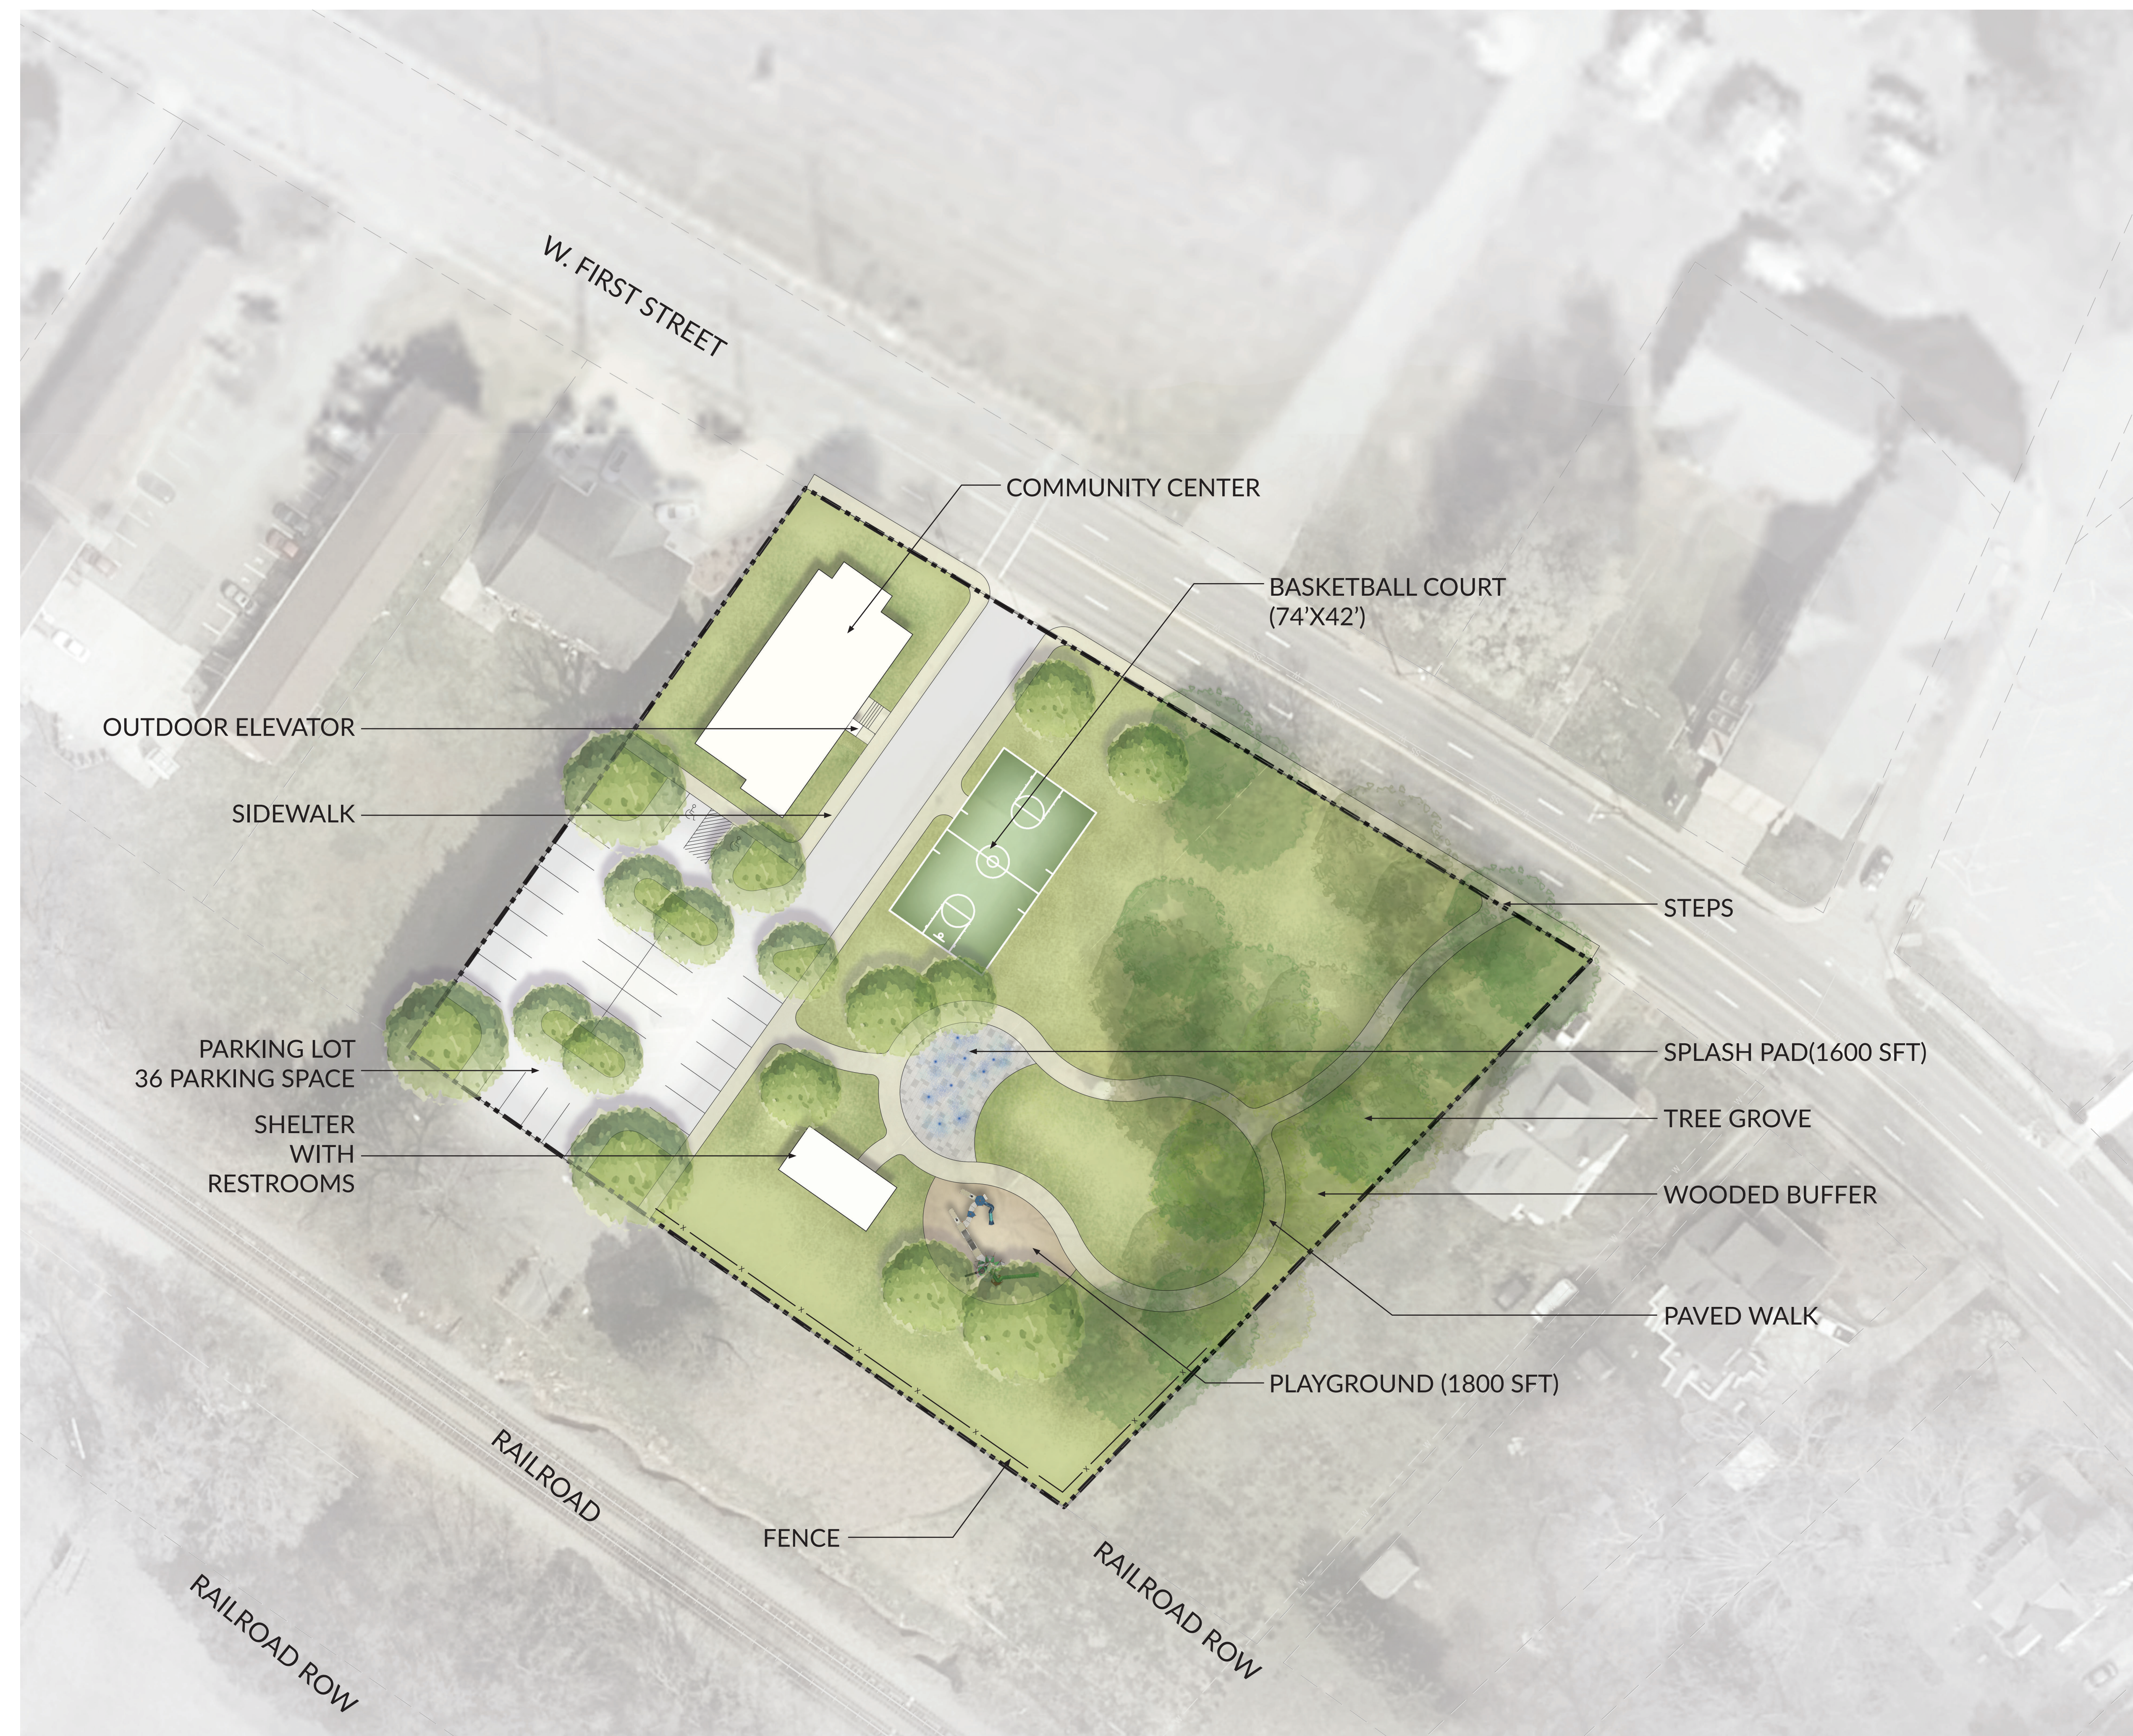

CONCEPT

- 36 PARKING SPACES WITH 2 HANDICAP SPACES
- NEW BASKETBALL COURT
- PICNIC SHELTER WITH RESTROOM FACILITIES
- SPLASH PAD
- NEW PLAYGROUND
- NEW WALKS
- FENCE ALONG TRACKS

CONCEPT PLAN

BOB BOLICK PARK MASTERPLAN/LOWELL, NORTH CAROLINA