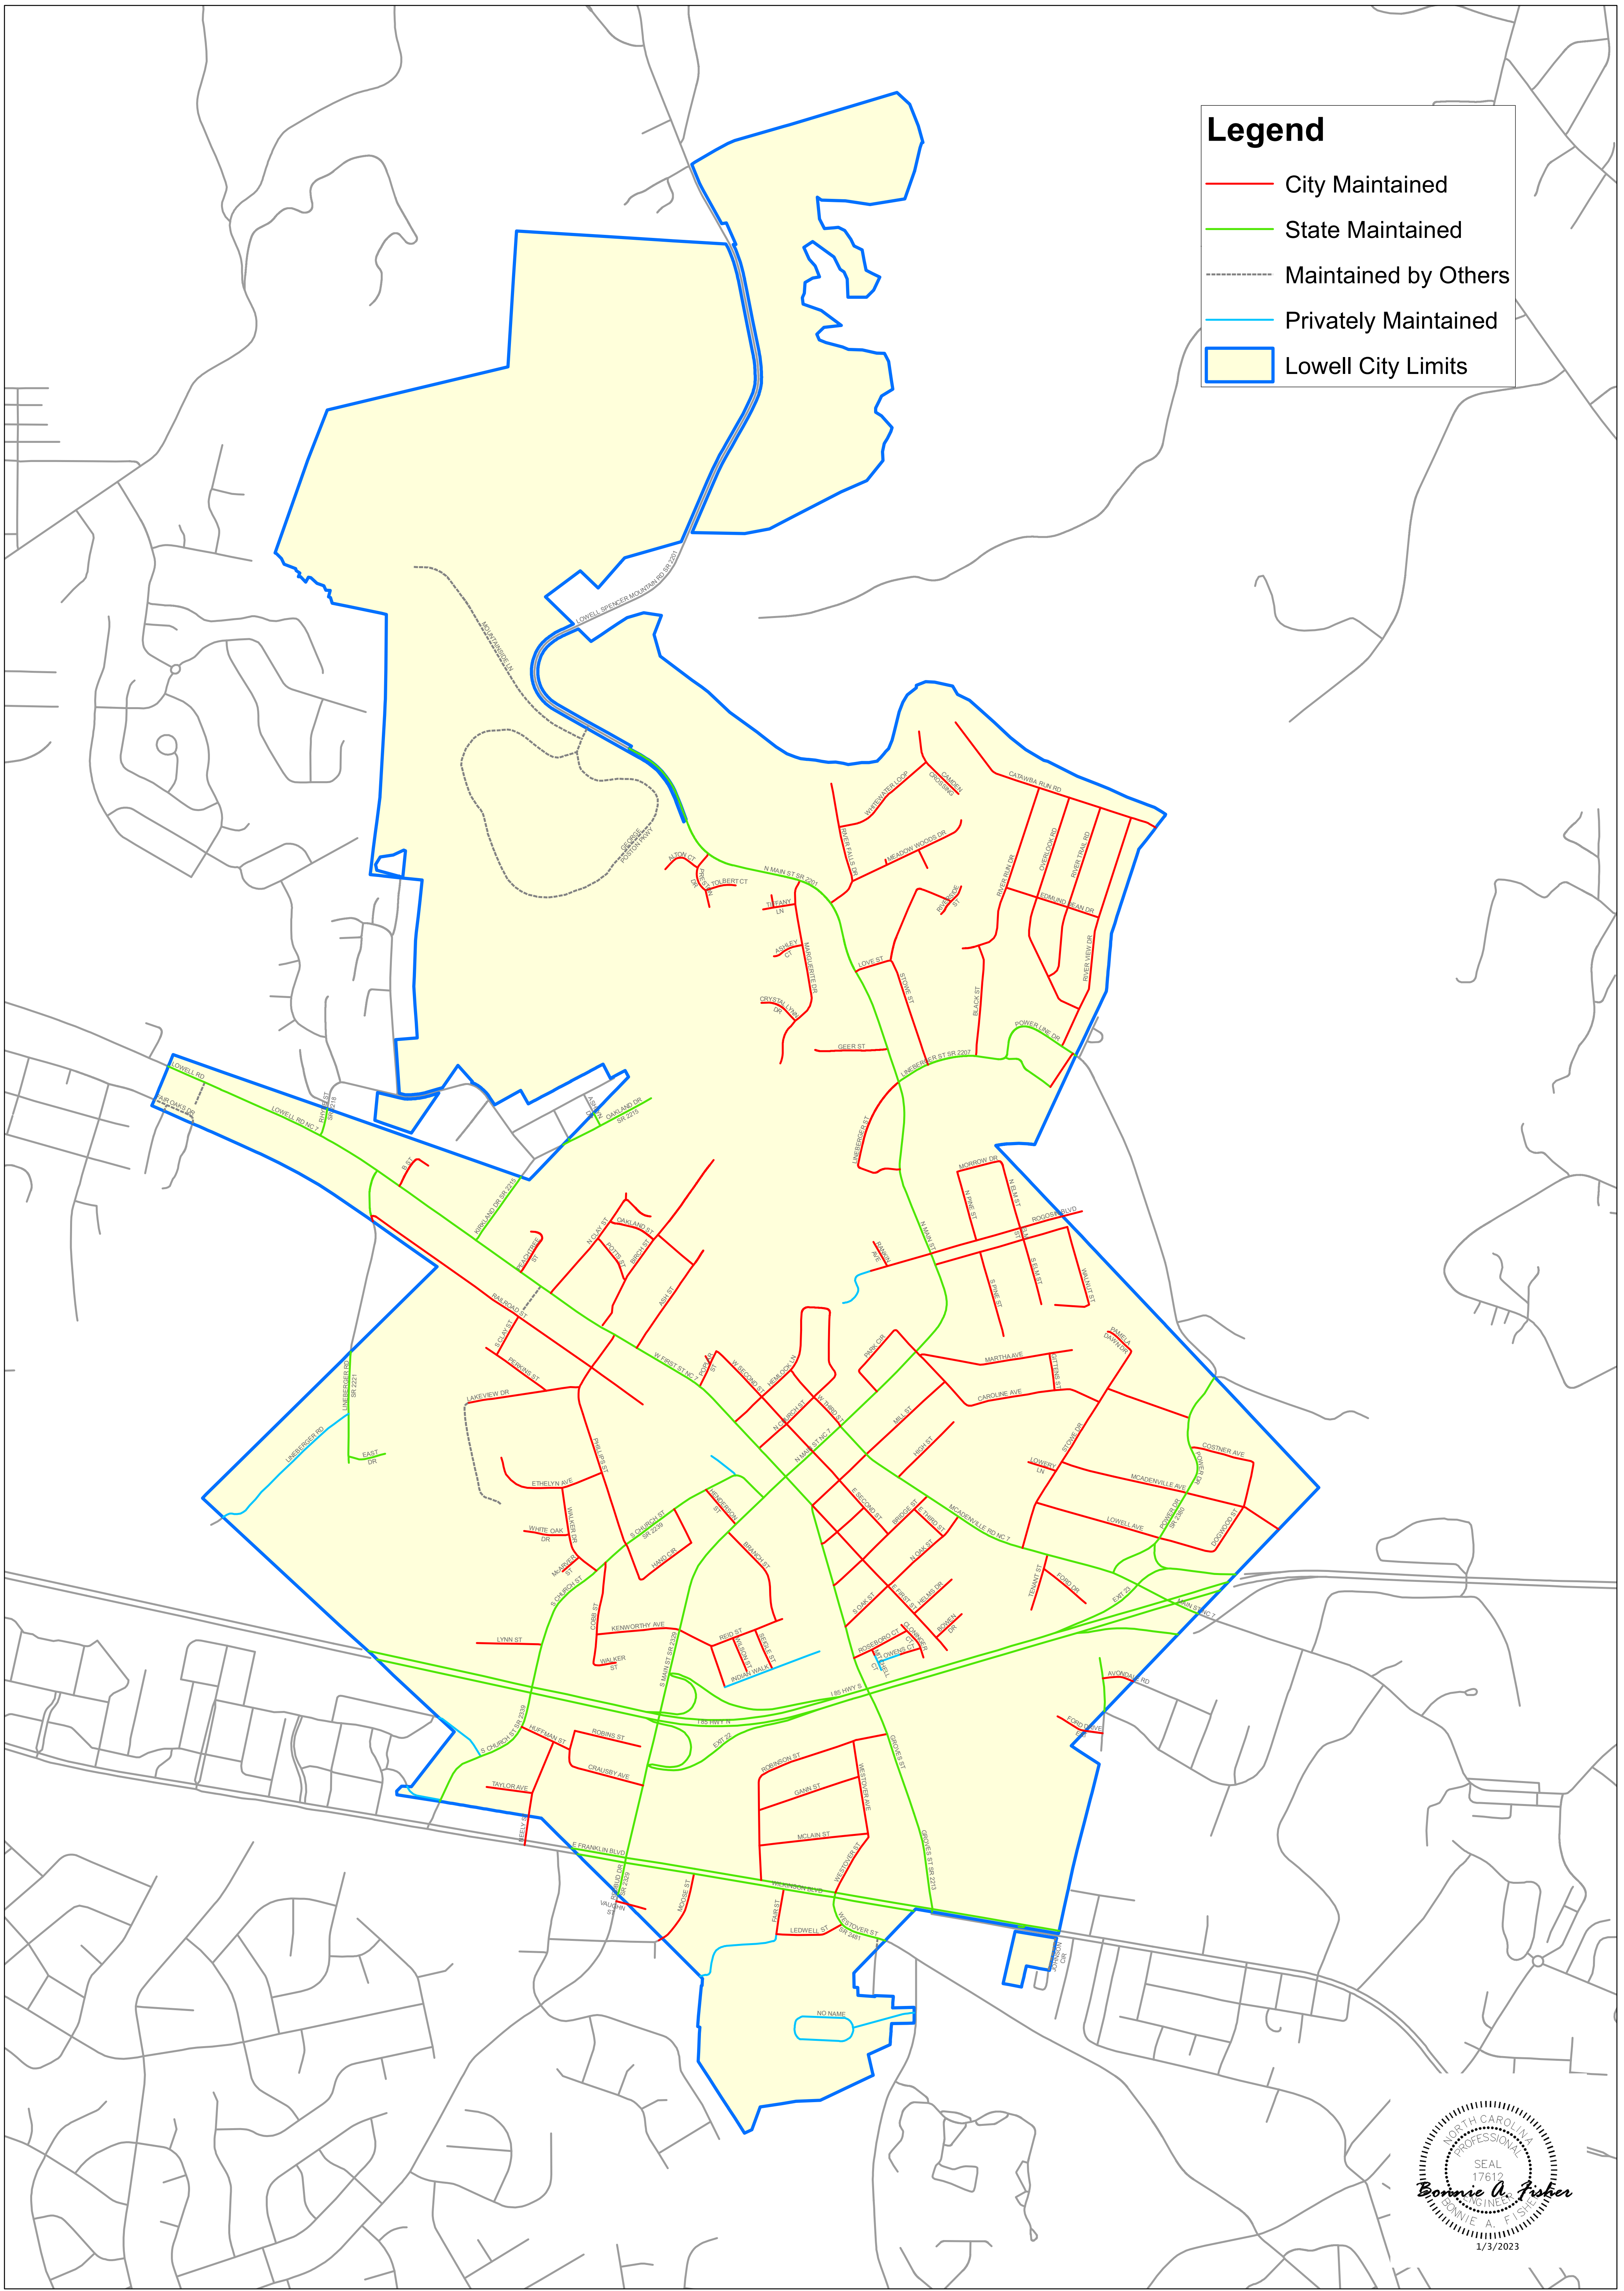

Legend

- City Maintained
- State Maintained
- - - Maintained by Others
- Privately Maintained
- Lowell City Limits

Path: J:\2200528 Lowell On call\21 Powell Bill map 2022\2022 Lowell Powell Bill Map.mxd

0 700 1,400 Feet

Sources:
City of Lowell, Gaston County GIS,
and LaBella Associates

LaBella Project No: 2200528
Date: January 2023

CITY OF LOWELL

101 West First Street
North Carolina, 28098

2022 POWELL BILL MAP