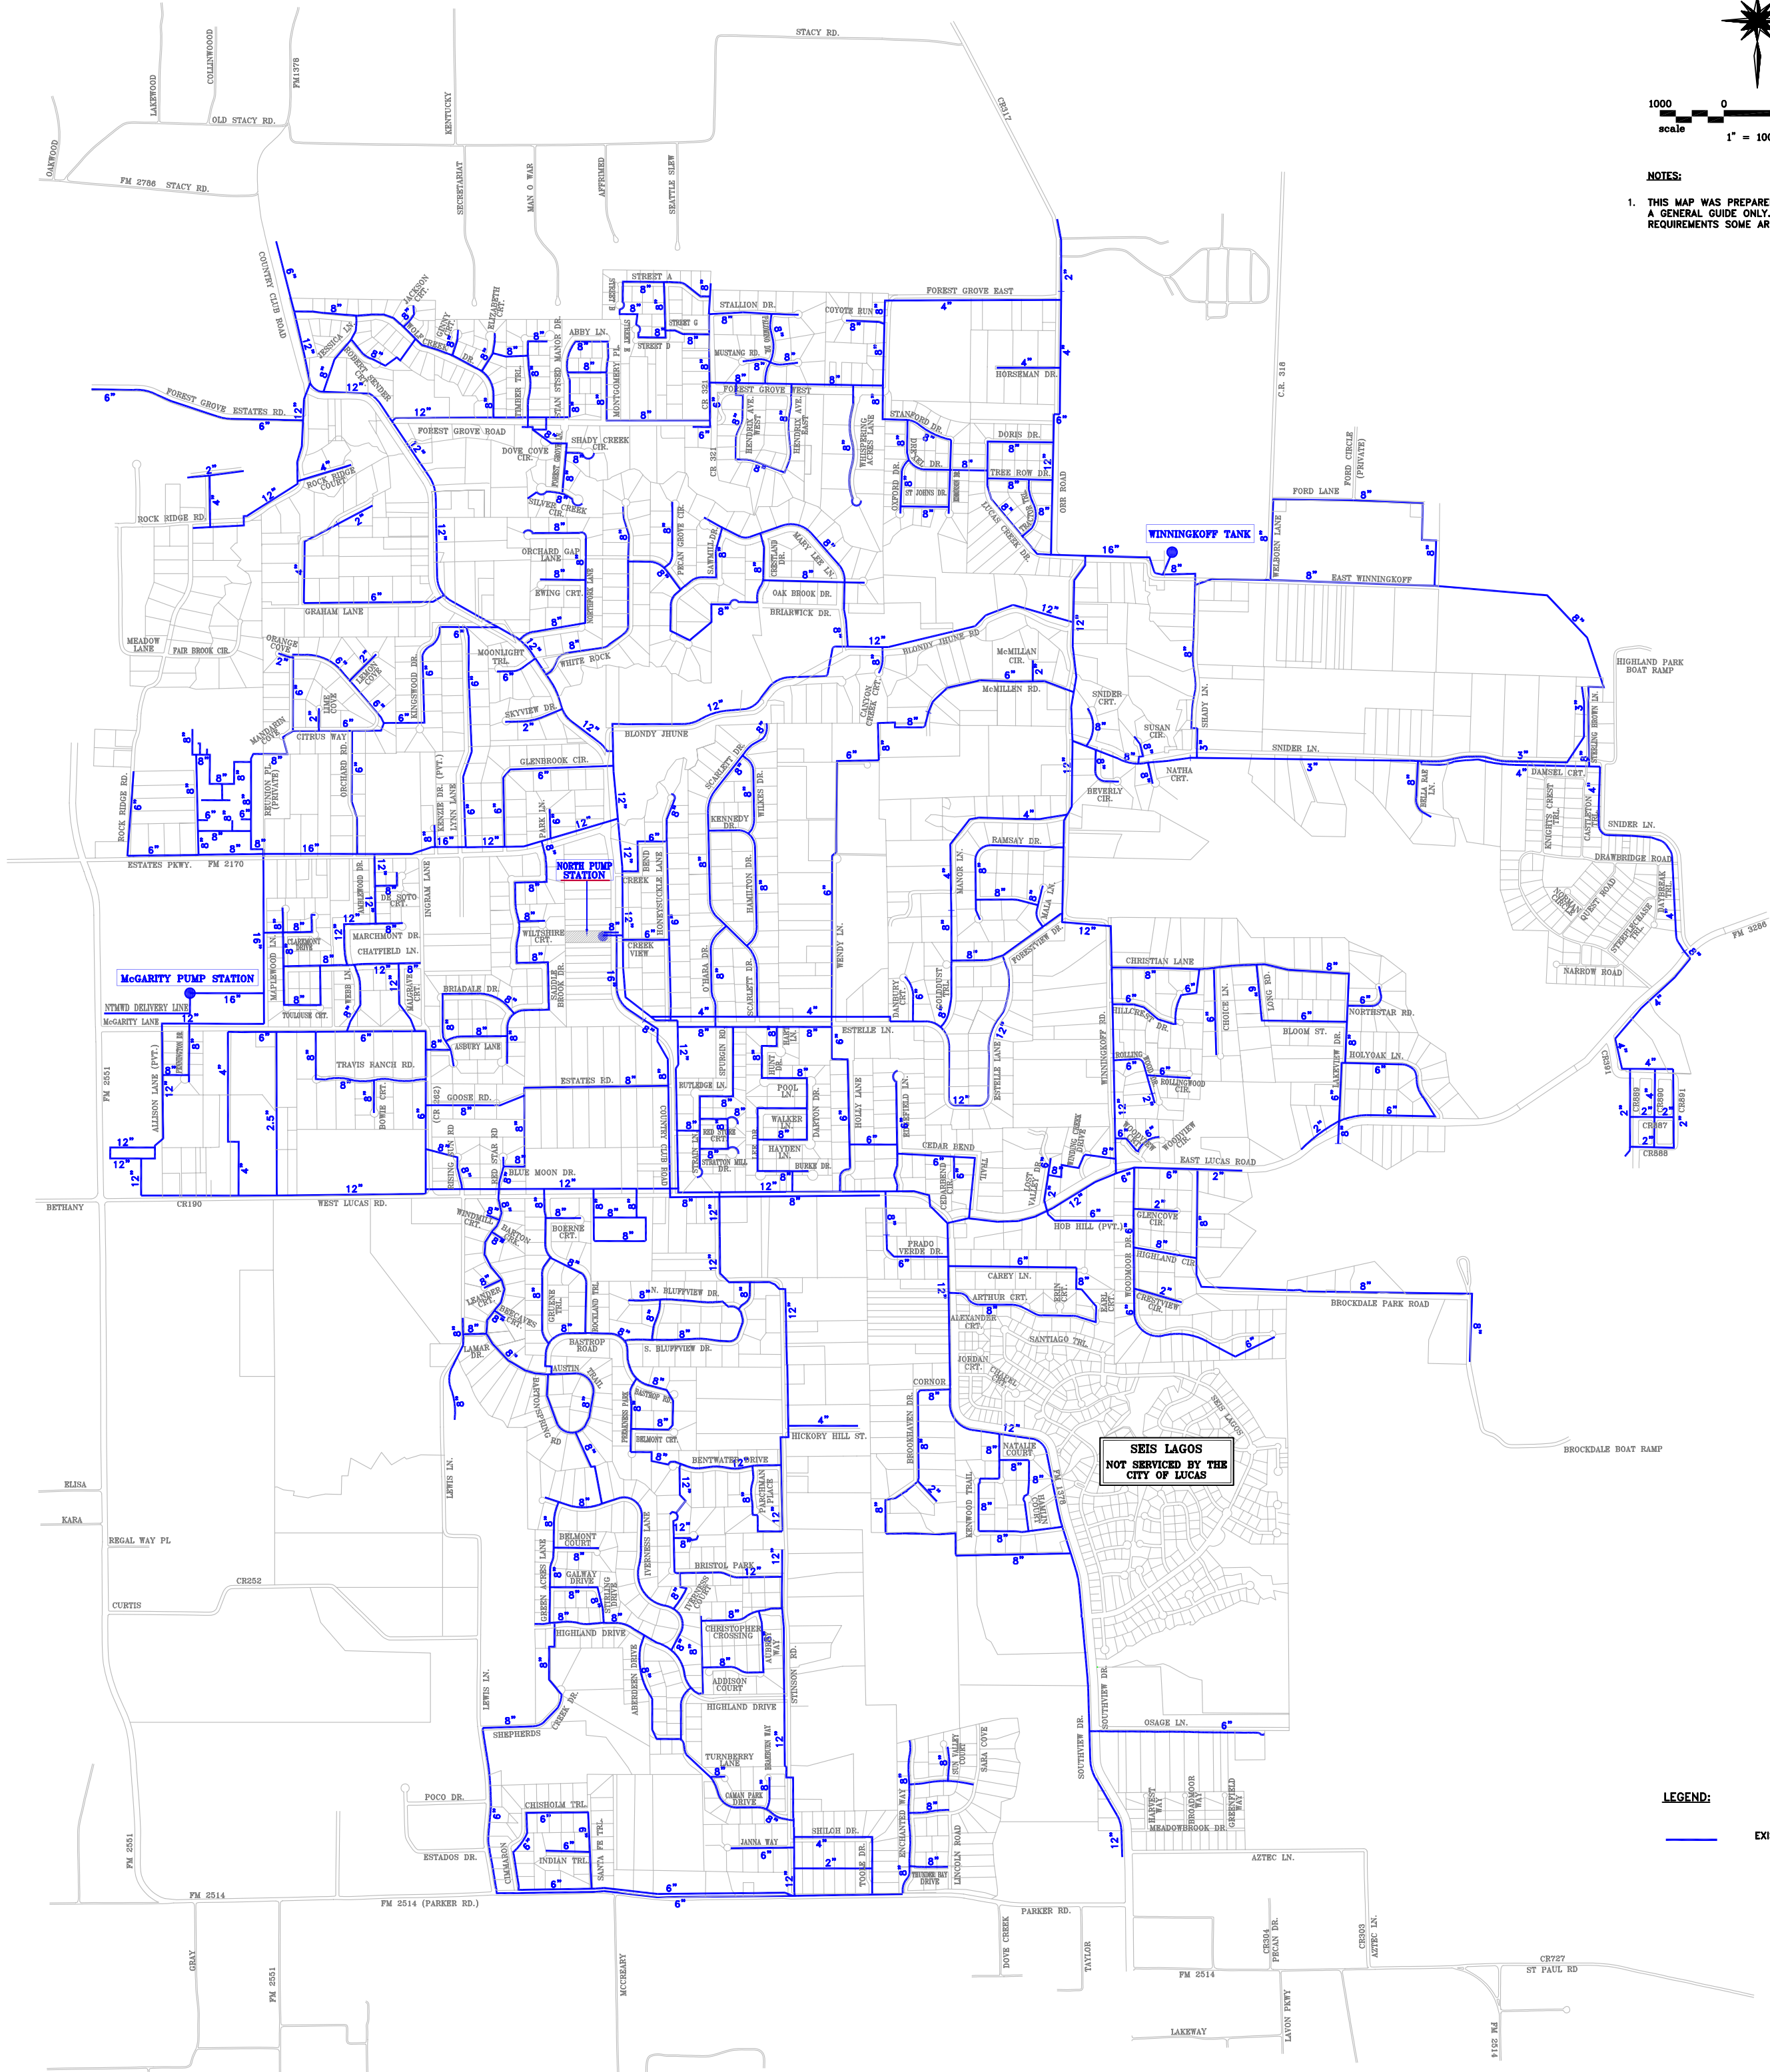

NOTES:

1. THIS MAP WAS PREPARED FOR AND INTENDED TO BE A GENERAL GUIDE ONLY. DUE TO GRAPHIC REQUIREMENTS SOME AREAS ARE NOT TO SCALE.

**SEIS LAGOS
NOT SERVICED BY THE
CITY OF LUCAS**

LEGEND:

— EXISTING WATER LINE