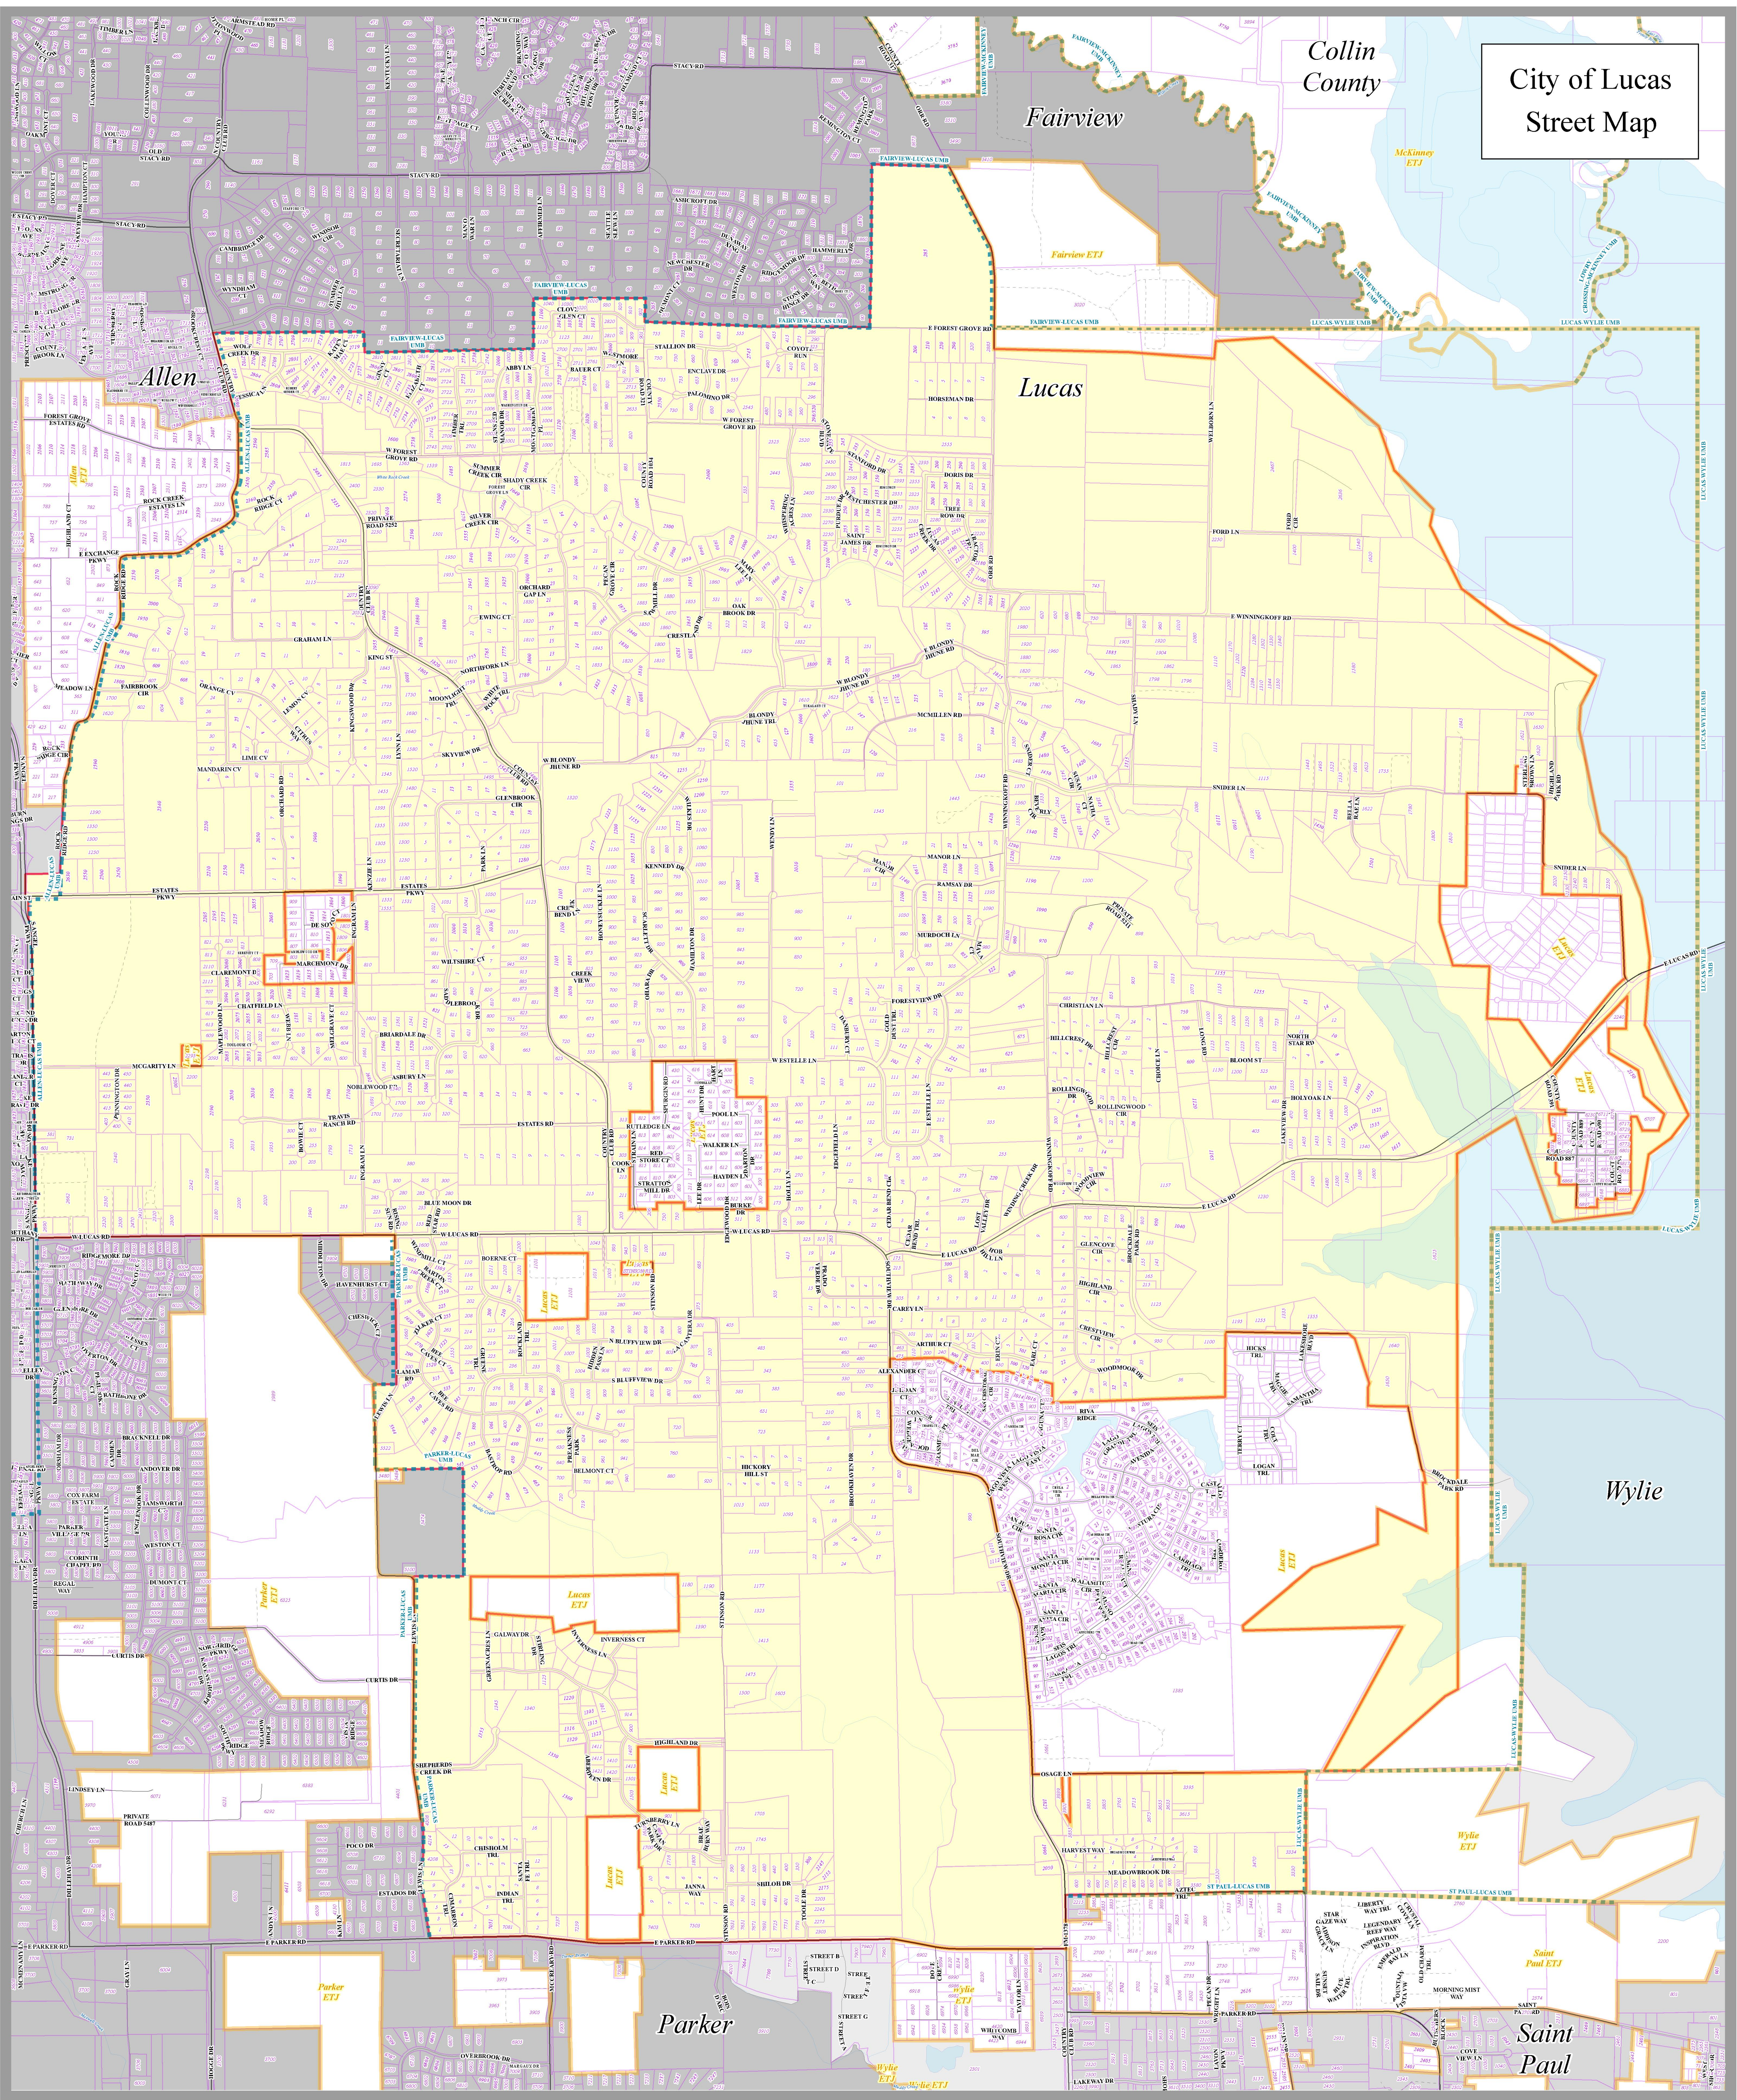

City of Lucas Street Map

LEGEND

1. CITY OF LUCAS
   - Unincorporated
   - Agreed Ultimate Mutual Boundaries
2. **Roads**
3. Paved
   - Rock
   - Dirt
   - Urban
   - Private