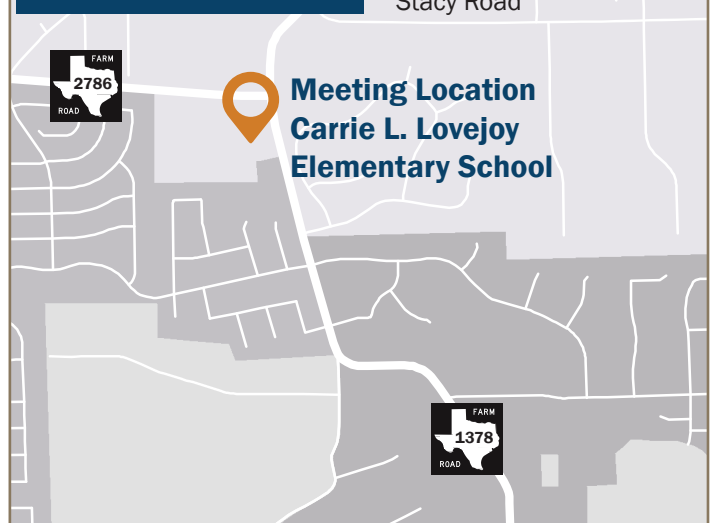

# FM 1378 at FM 3286 - Collin County, Texas

From Edgefield Lane to Arthur Court and to Lost Valley Drive  
Open House

Tuesday, June 18, 2019 | 6:00 p.m. - 8:00 p.m.

## Directions to:

Carrie L. Lovejoy Elementary School  
Gymnasium  
256 Country Club Road  
Allen, TX 75002

The Carrie L. Lovejoy Elementary School is located off FM 1378/Country Club Road, northwest of the project area.

## OPEN HOUSE LOCATION

## OPEN HOUSE LOCATION

**Carrie L. Lovejoy  
Elementary School  
Gymnasium  
256 Country Club Road  
Allen, TX 75002**