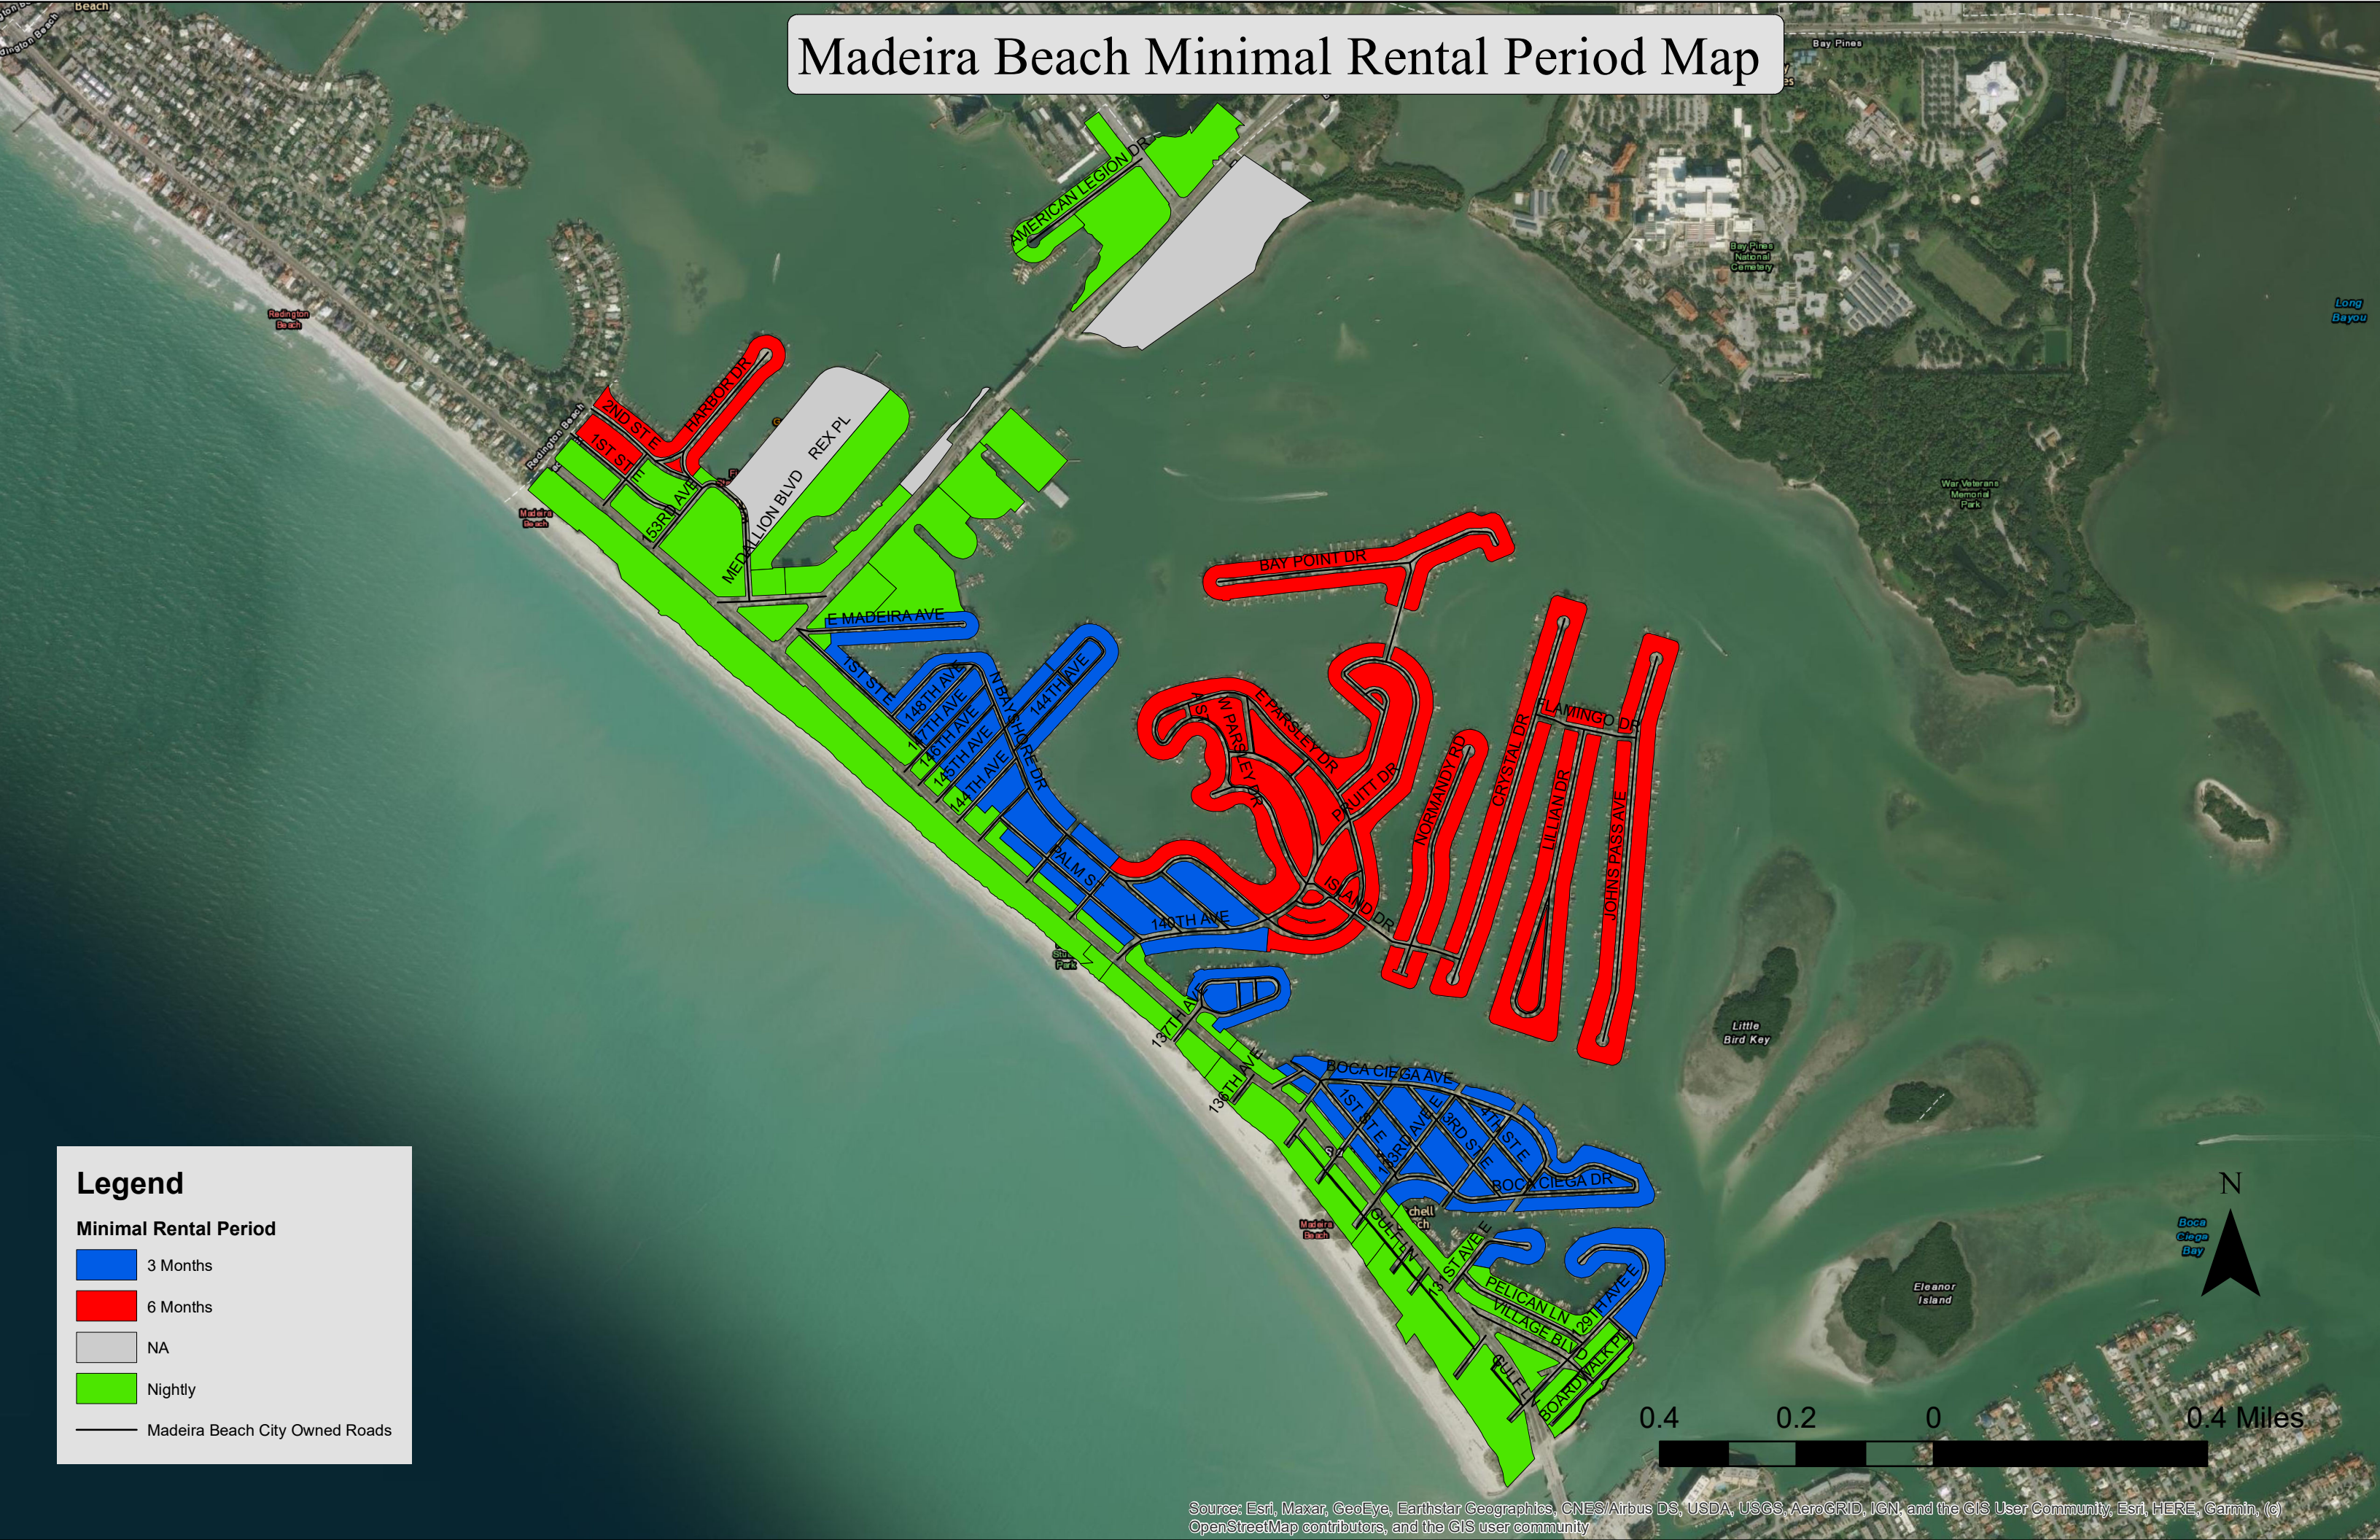

Madeira Beach Minimal Rental Period Map

Legend

Minimal Rental Period

- 3 Months
- 6 Months
- NA
- Nightly

— Madeira Beach City Owned Roads

Source: Esri, Maxar, GeoEye, Earthstar Geographics, CNES/Airbus DS, USDA, USGS, AeroGRID, IGN, and the GIS User Community, Esri, HERE, Garmin, (c) OpenStreetMap contributors, and the GIS user community