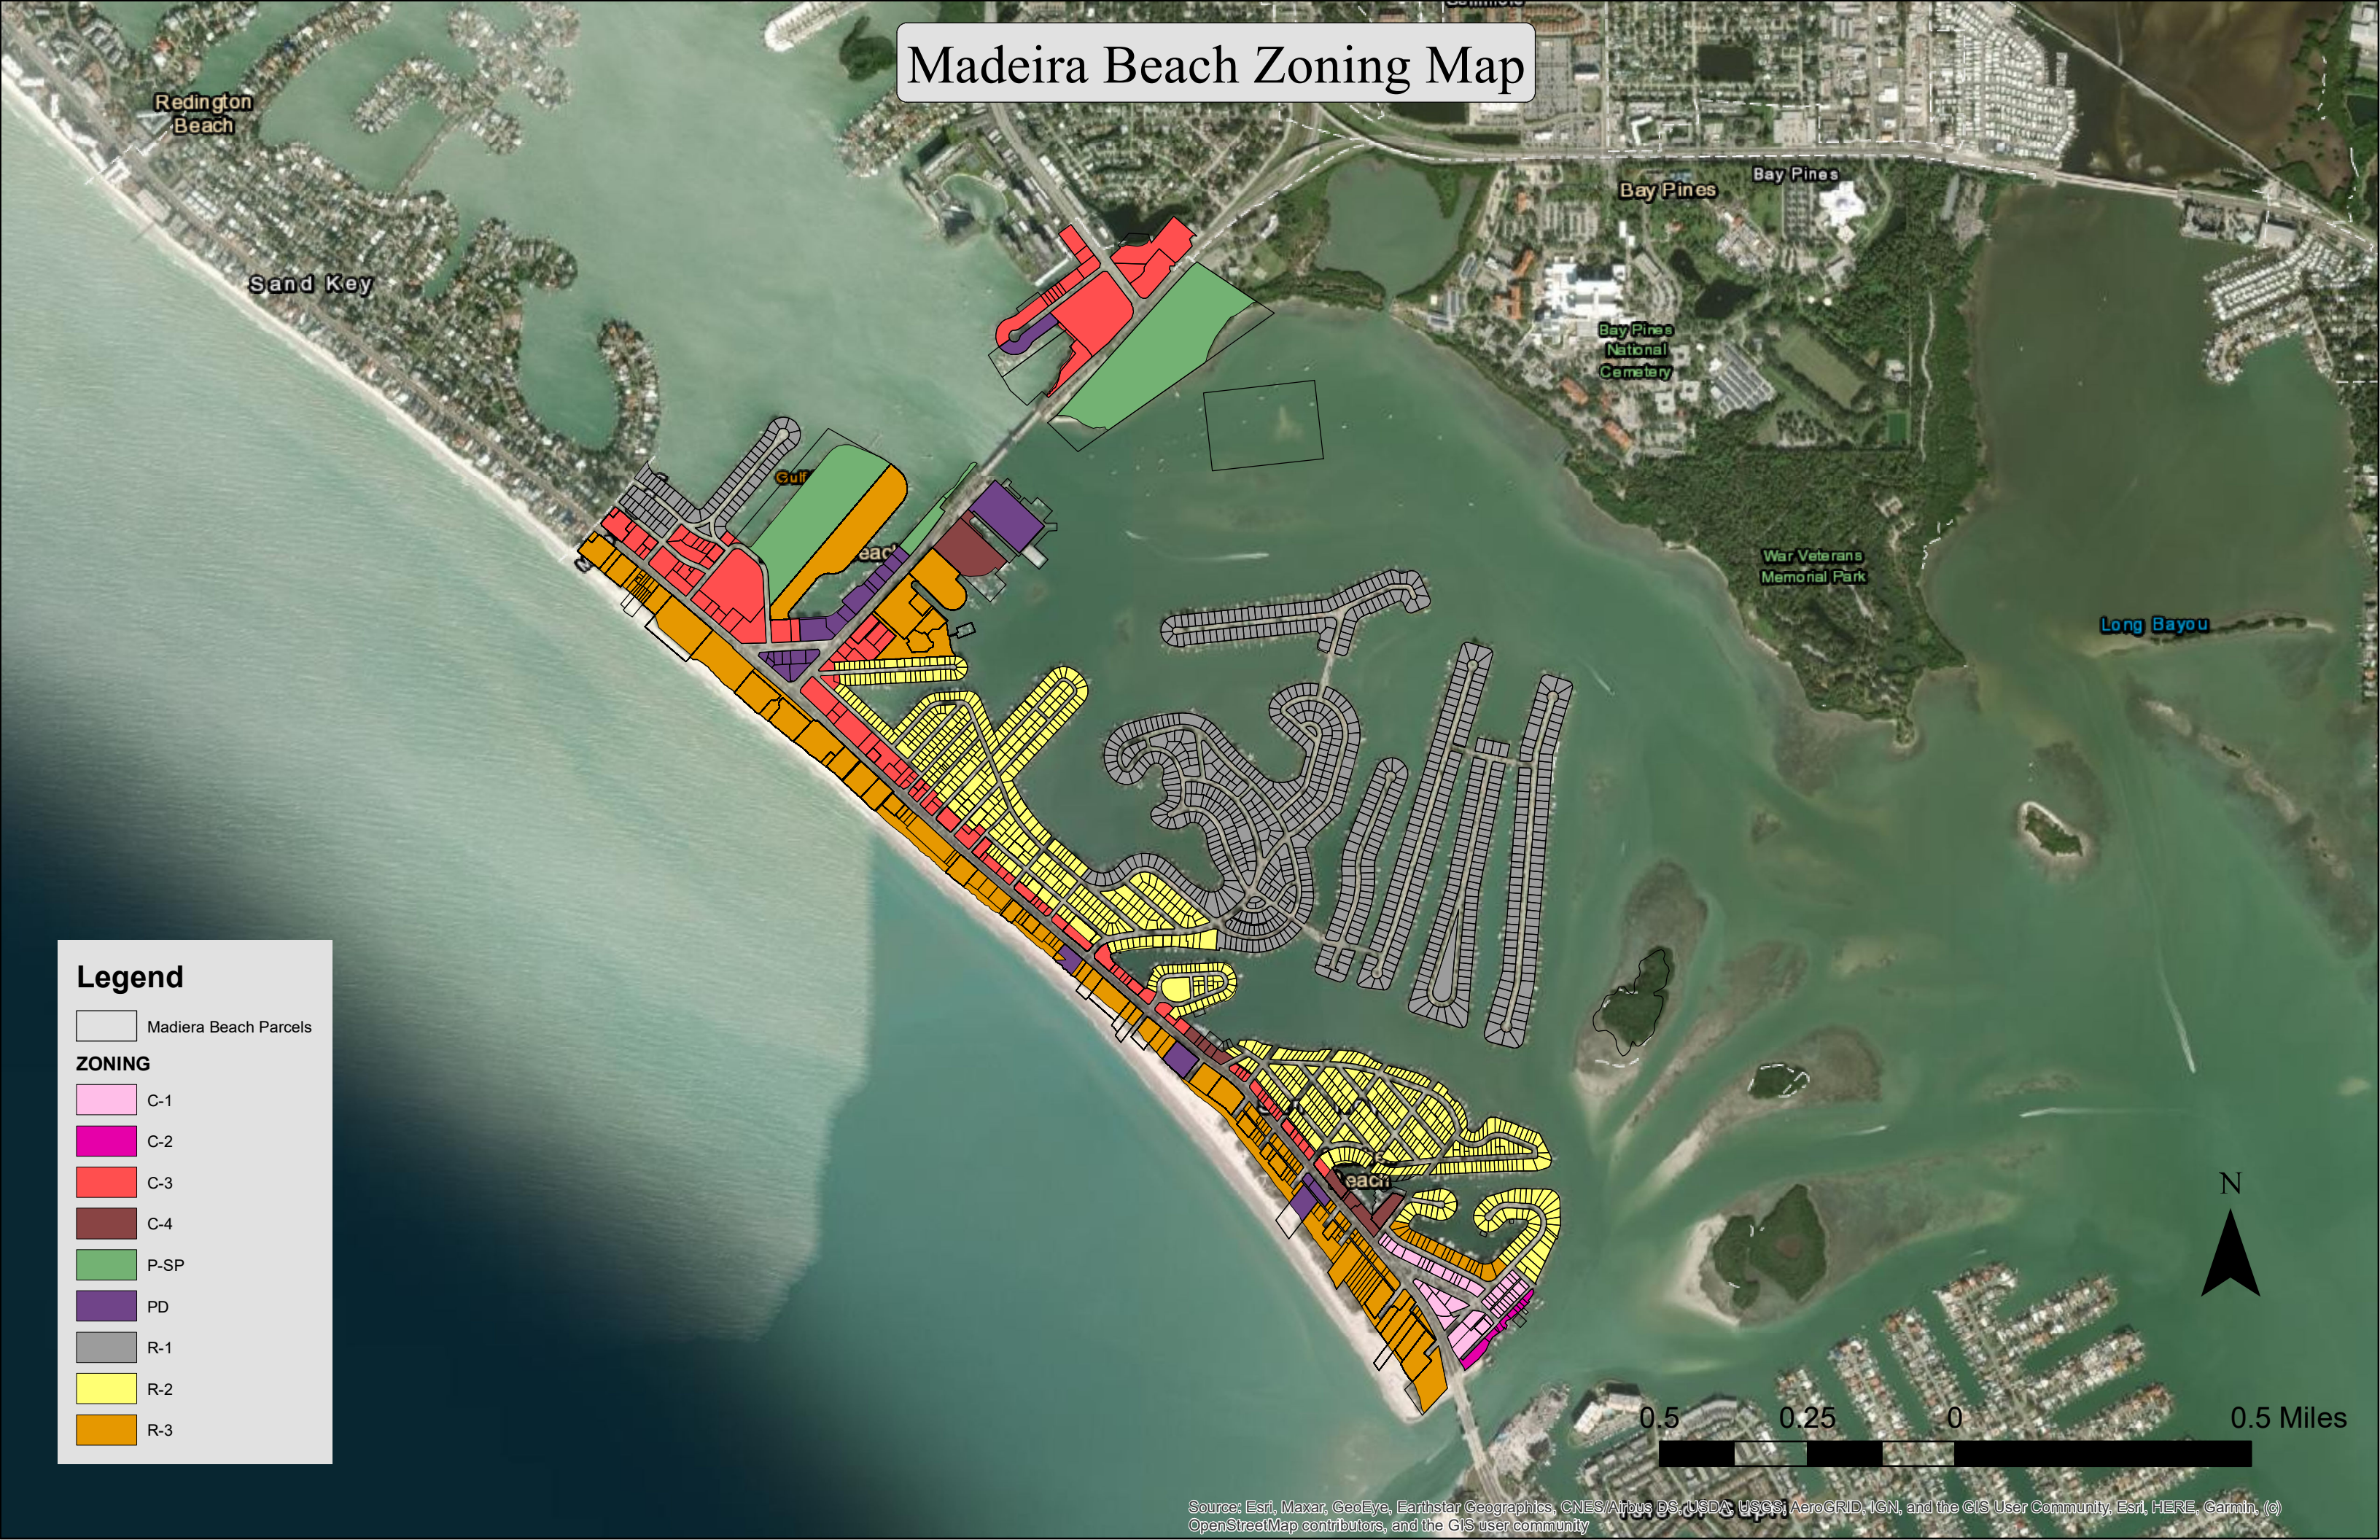

Madeira Beach Zoning Map

Redington Beach

Sand Key

Bay Pines

Bay Pines

Bay Pines National Cemetery

War Veterans Memorial Park

Long Bayou

Legend

- Madiera Beach Parcels
- ZONING**
- C-1
- C-2
- C-3
- C-4
- P-SP
- PD
- R-1
- R-2
- R-3

Source: Esri, Maxar, GeoEye, Earthstar Geographics, CNES/Airbus DS, USDA, USGS, AeroGRID, IGN, and the GIS User Community, Esri, HERE, Garmin, (c) OpenStreetMap contributors, and the GIS user community