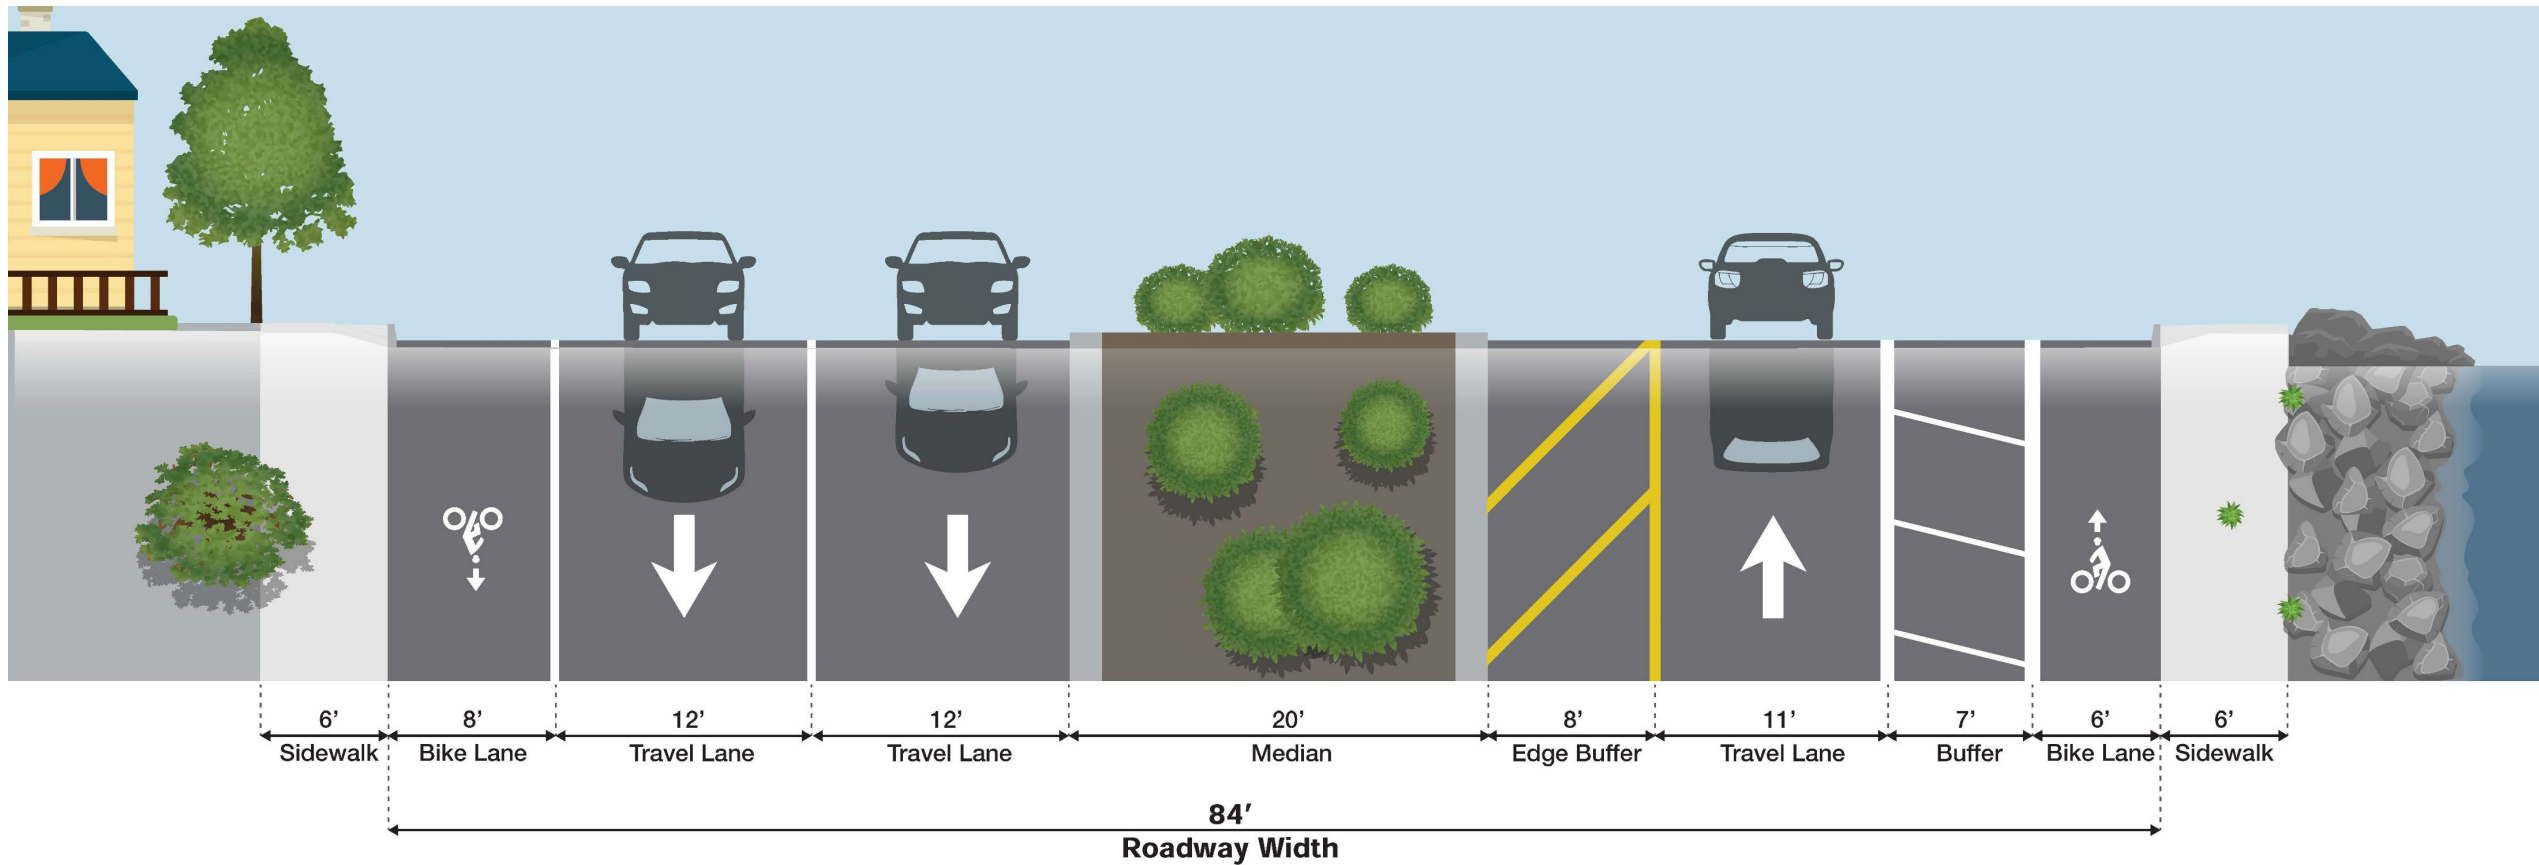

Current Configuration – Bayview Drive to Main Drive

Pilot Configuration – Bayview Drive to Main Drive

Current Configuration - Main Drive to Riviera Drive

Pilot Configuration - Main Drive to Riviera Drive

Lane Reduction Detail

ALTERNATIVE B - BIKE LANE AT BAYVIEW DRIVE