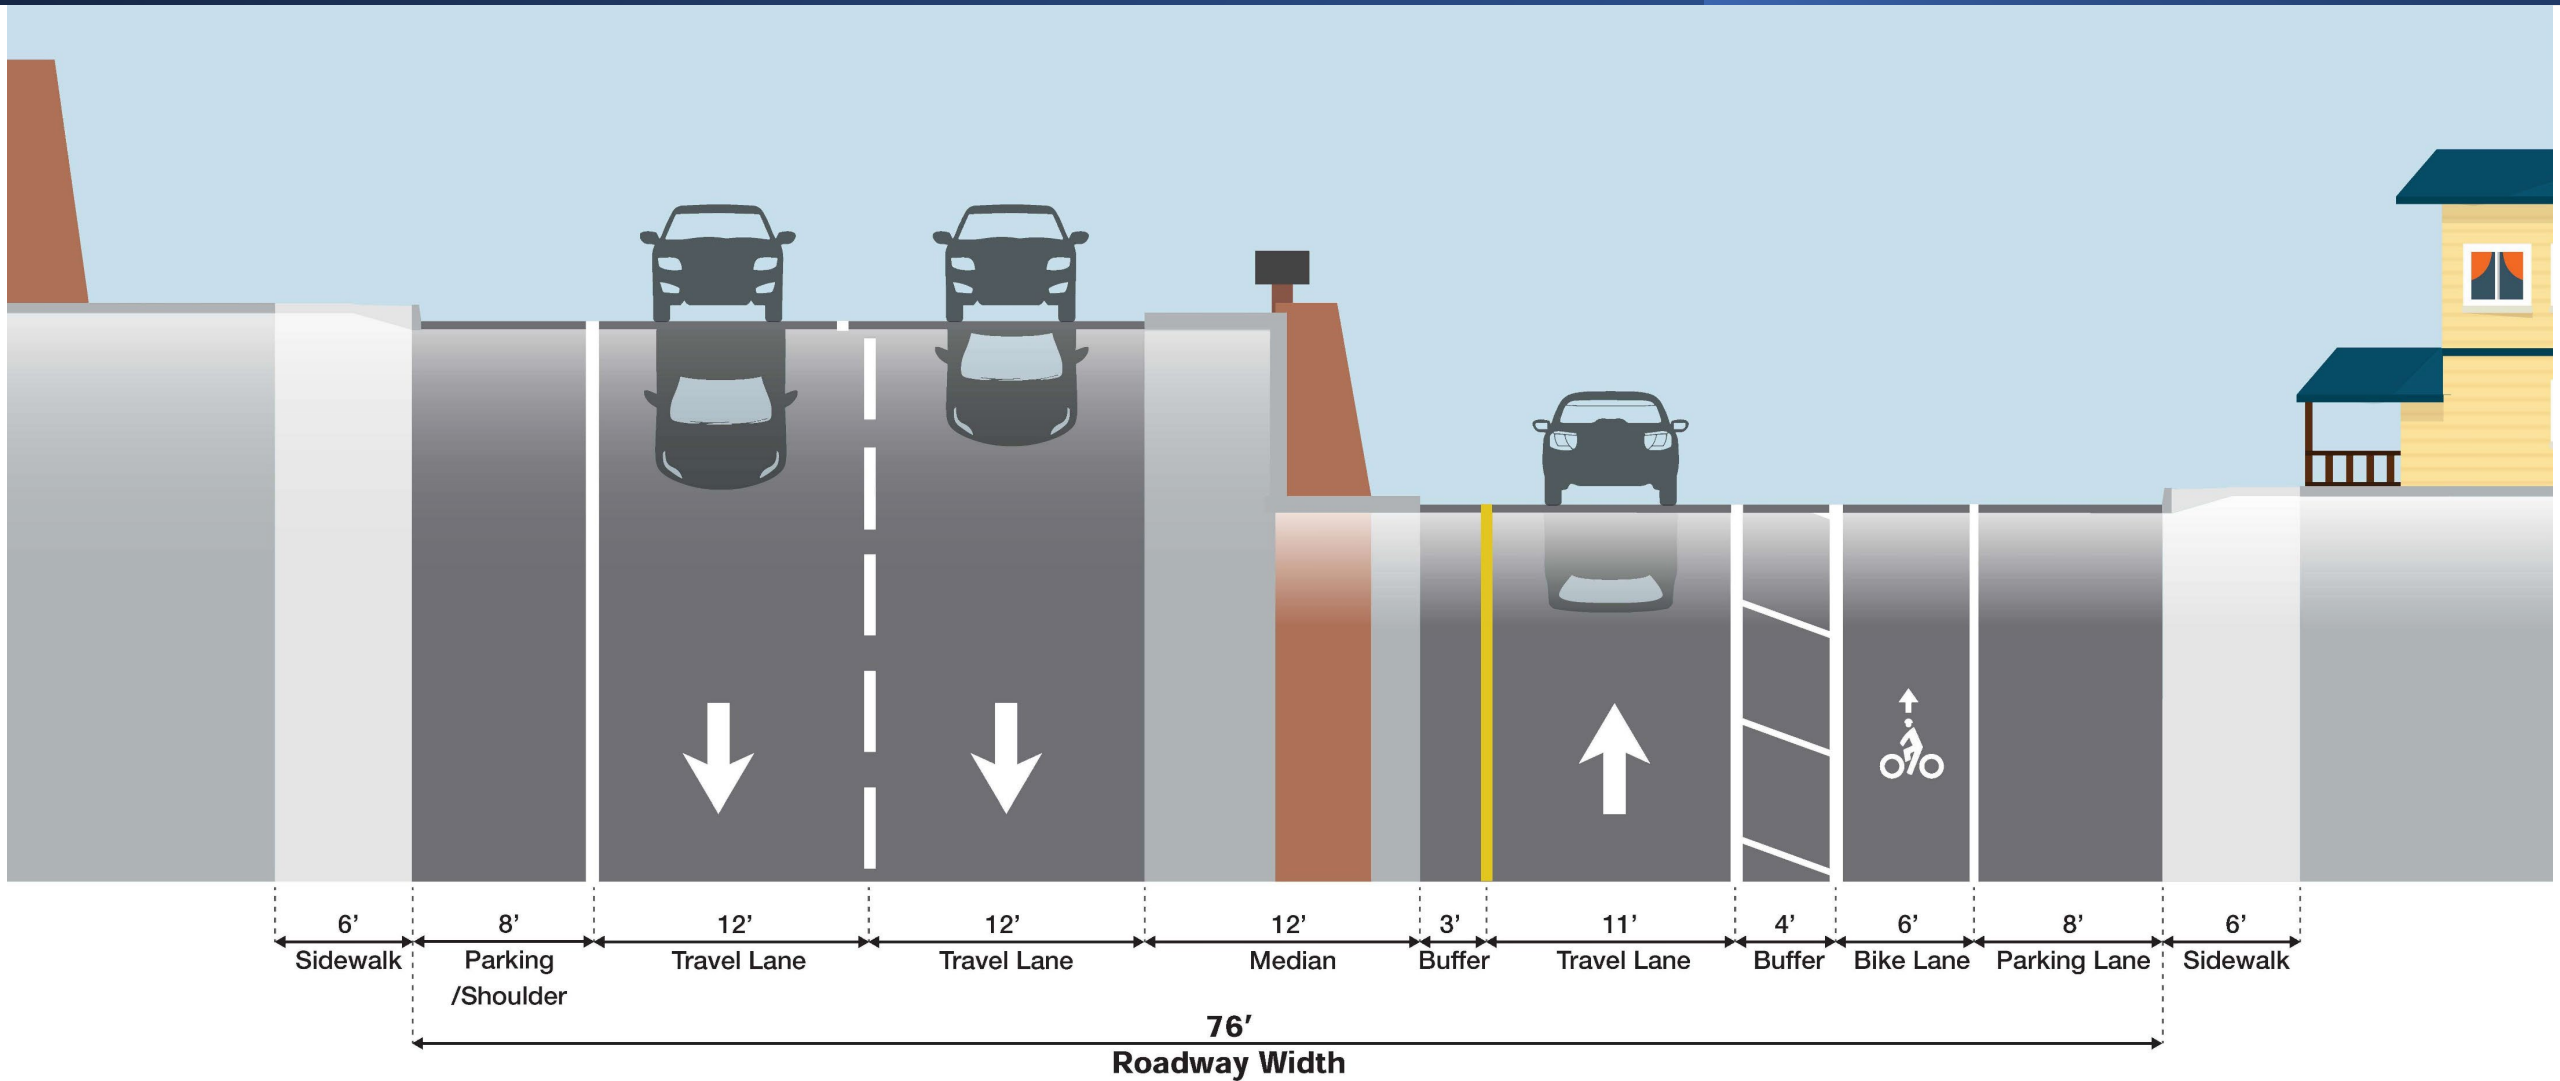

Current Configuration – Bayview Drive to Main Drive

Pilot Configuration – Bayview Drive to Main Drive

Current Configuration - Main Drive to Riviera Drive

Pilot Configuration - Main Drive to Riviera Drive

Lane Reduction Detail

ALTERNATIVE B - BIKE LANE AT BAYVIEW DRIVE