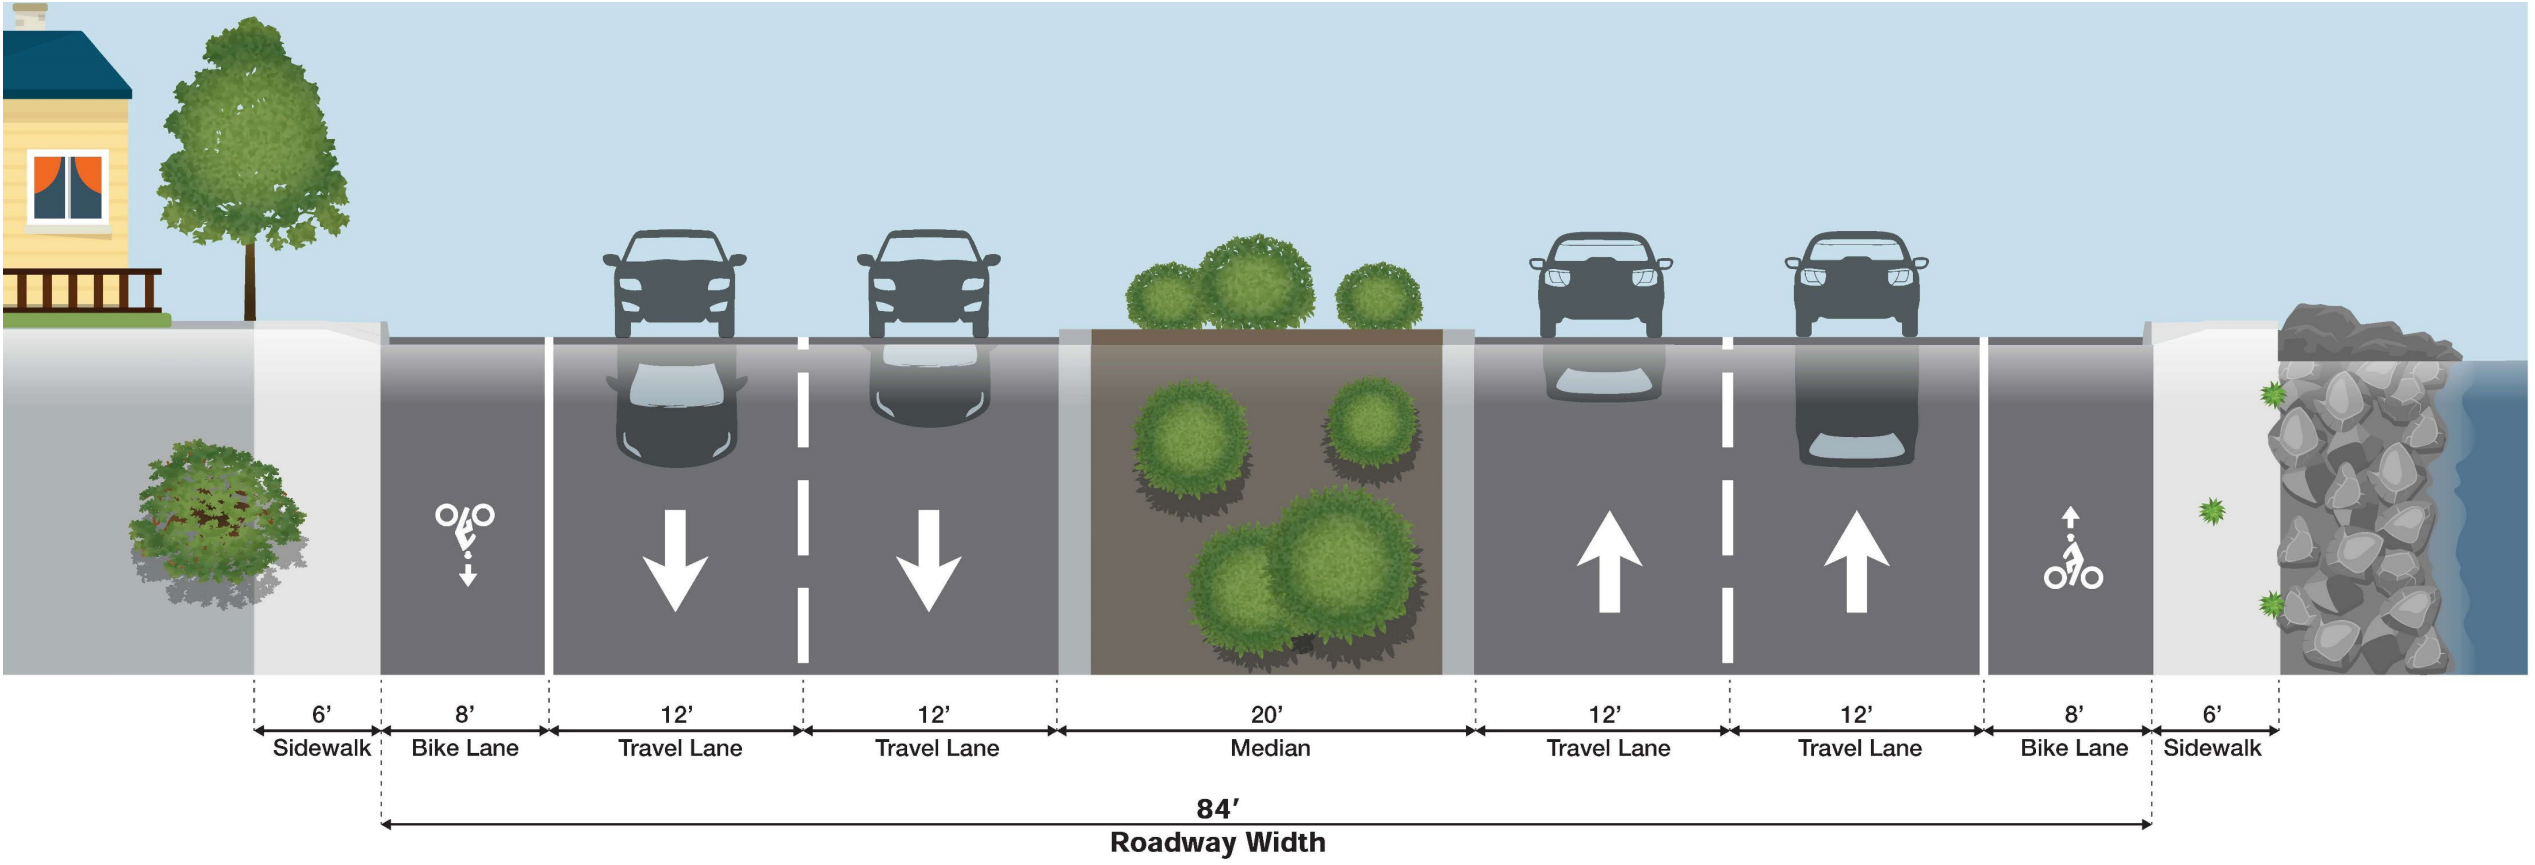

Current Configuration – Bayview Drive to Main Drive

Pilot Configuration – Bayview Drive to Main Drive

Current Configuration - Main Drive to Riviera Drive

Pilot Configuration - Main Drive to Riviera Drive

Lane Reduction Detail

ALTERNATIVE B - BIKE LANE AT BAYVIEW DRIVE