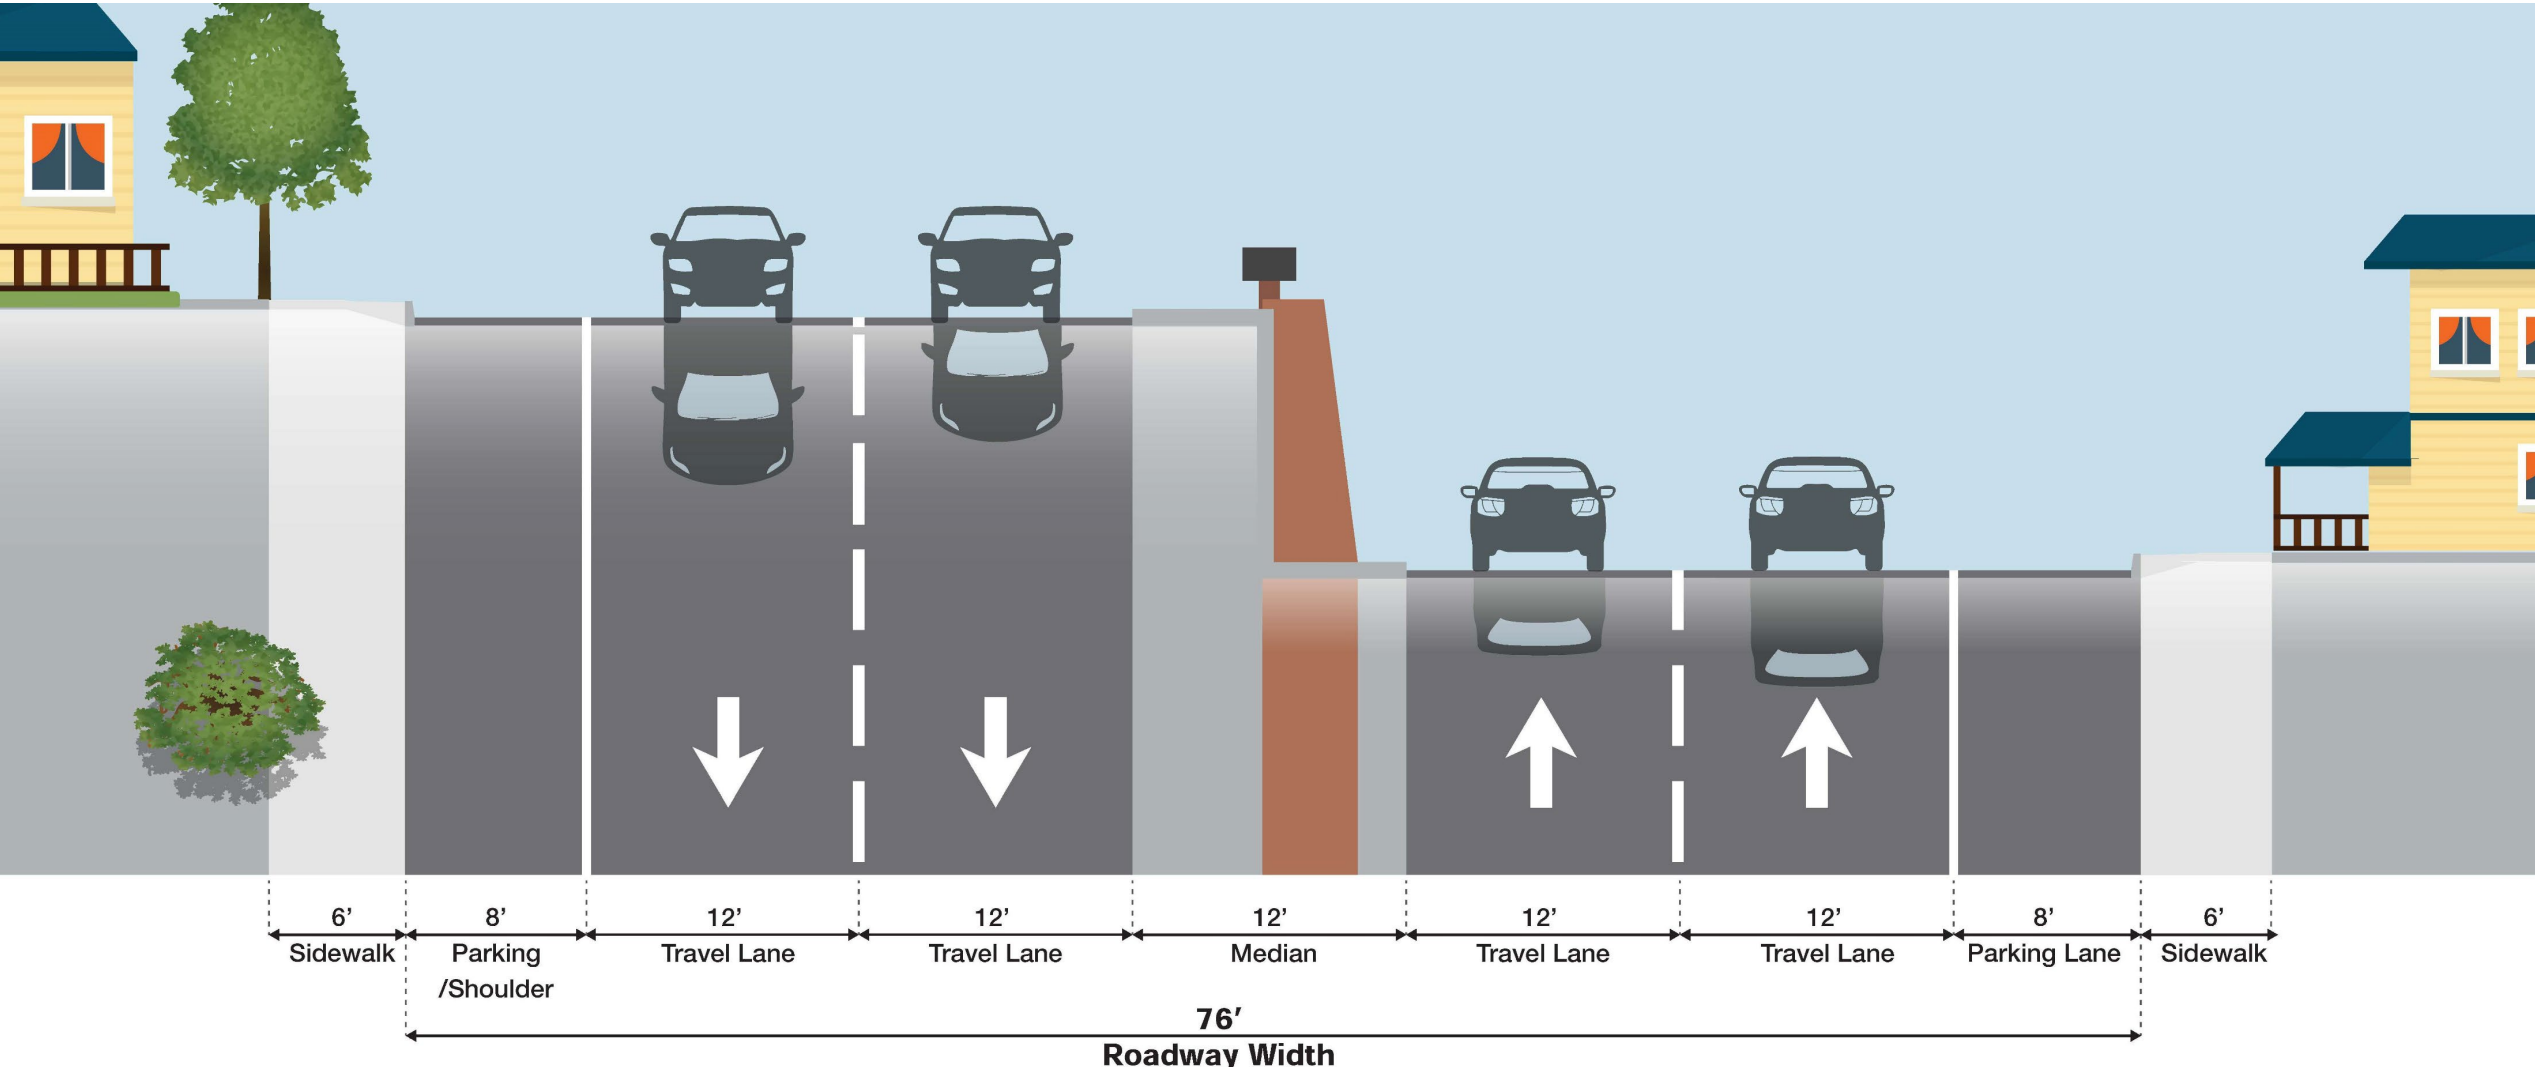

Current Configuration – Bayview Drive to Main Drive

Pilot Configuration – Bayview Drive to Main Drive

Current Configuration - Main Drive to Riviera Drive

Pilot Configuration - Main Drive to Riviera Drive

Lane Reduction Detail

ALTERNATIVE B - BIKE LANE AT BAYVIEW DRIVE