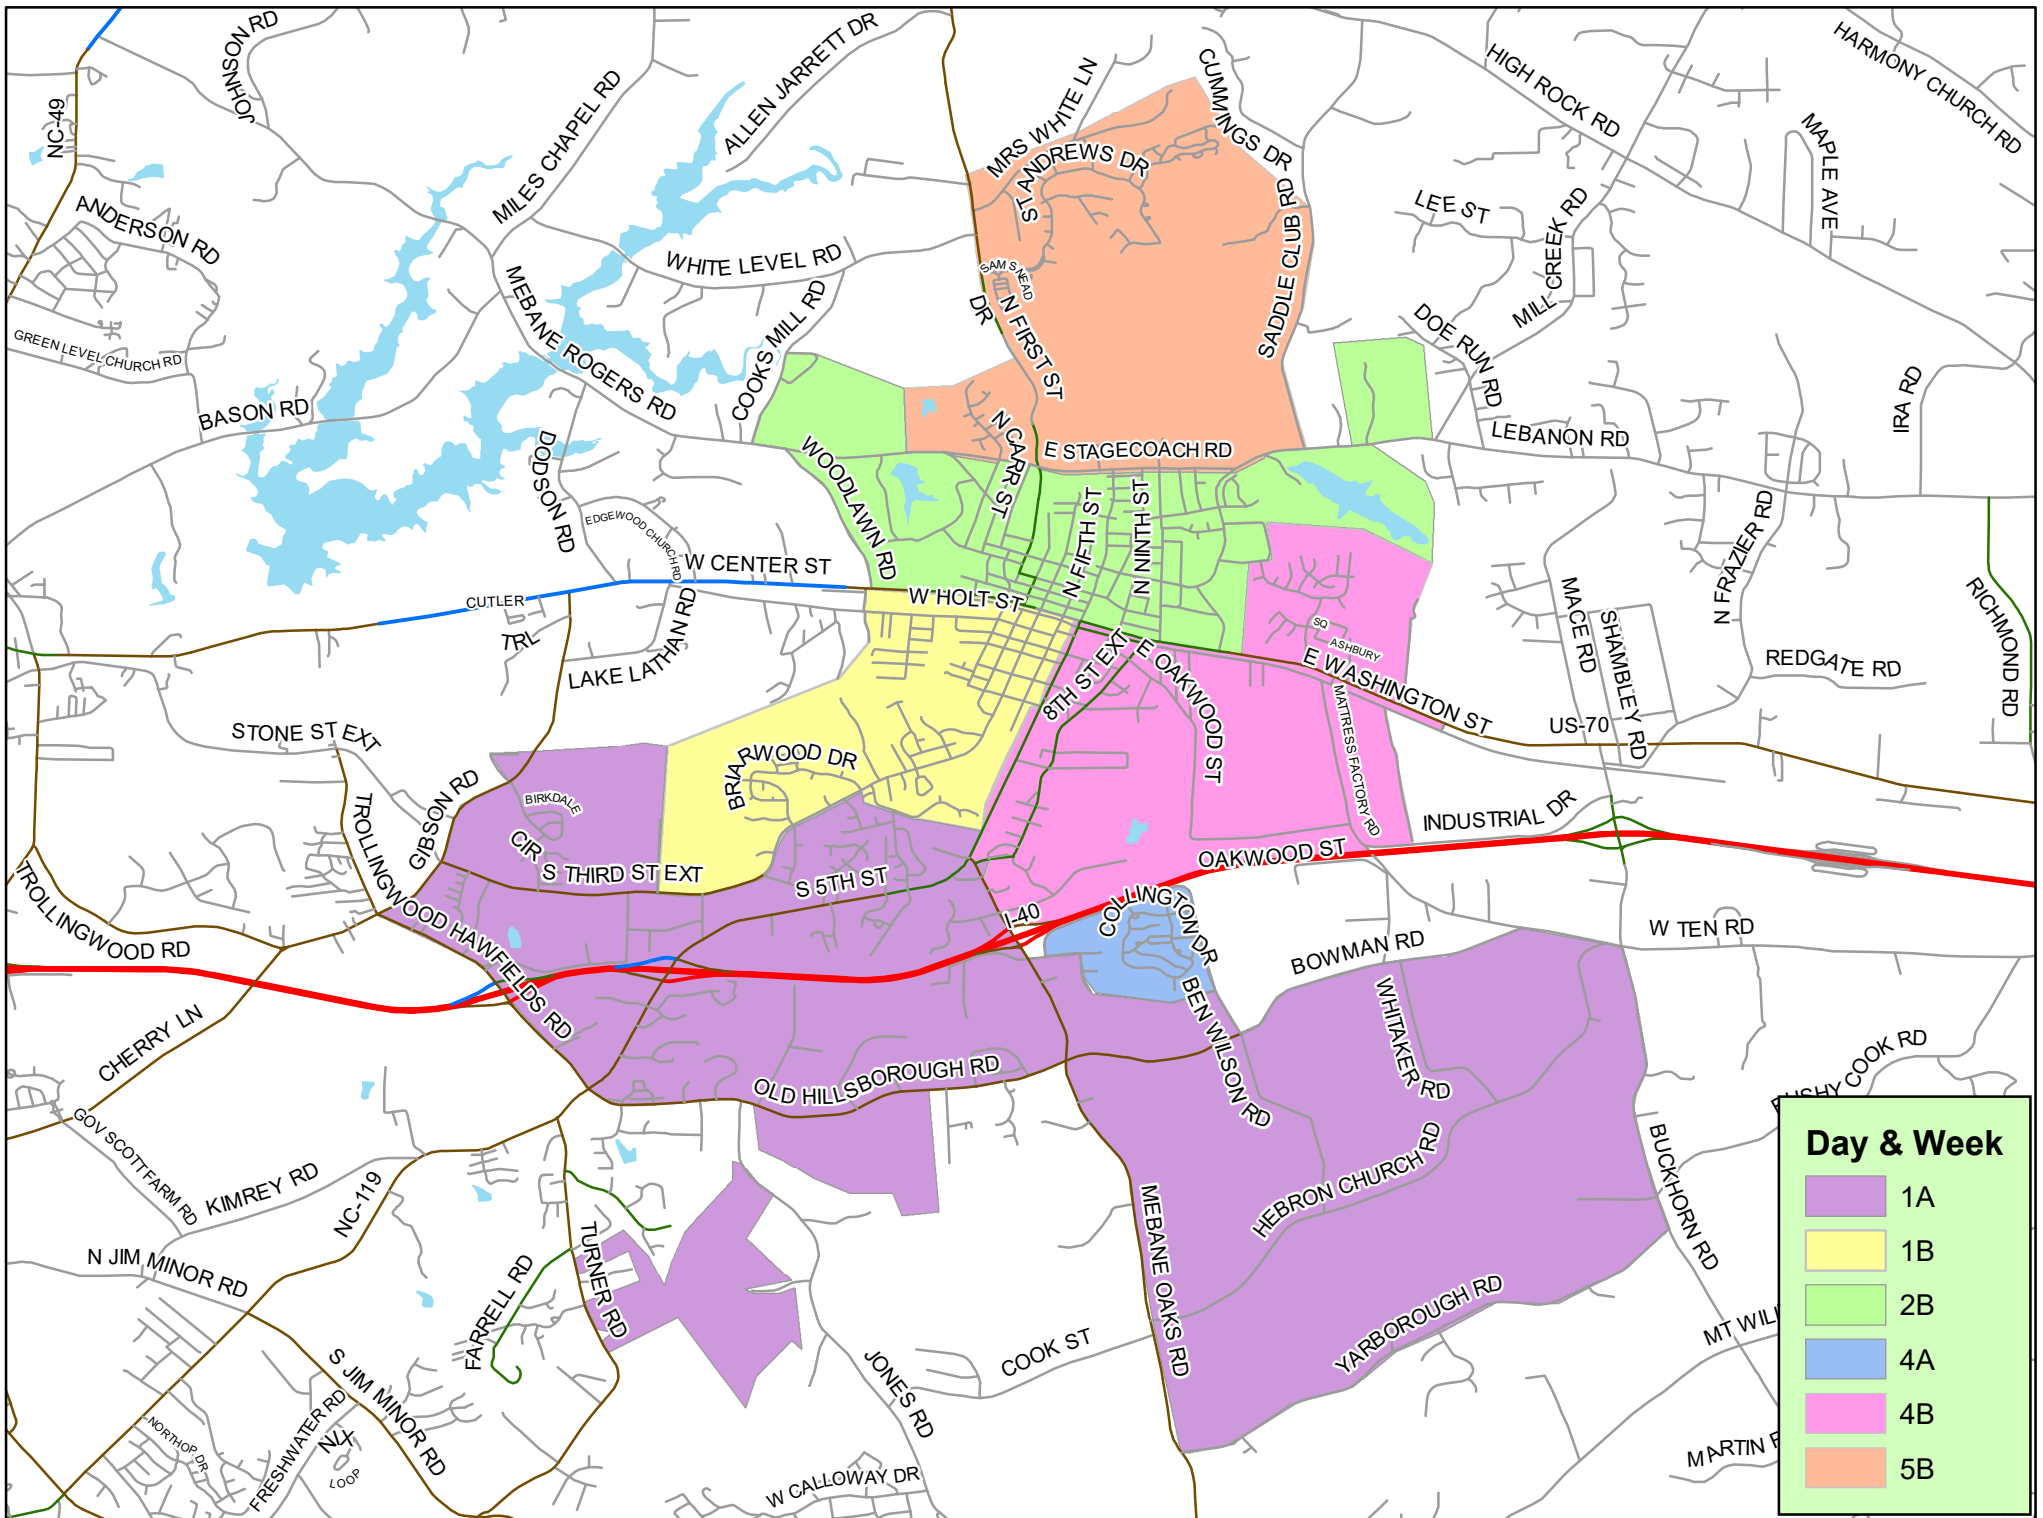

Day & Week	
	1A
	1B
	2B
	4A
	4B
	5B