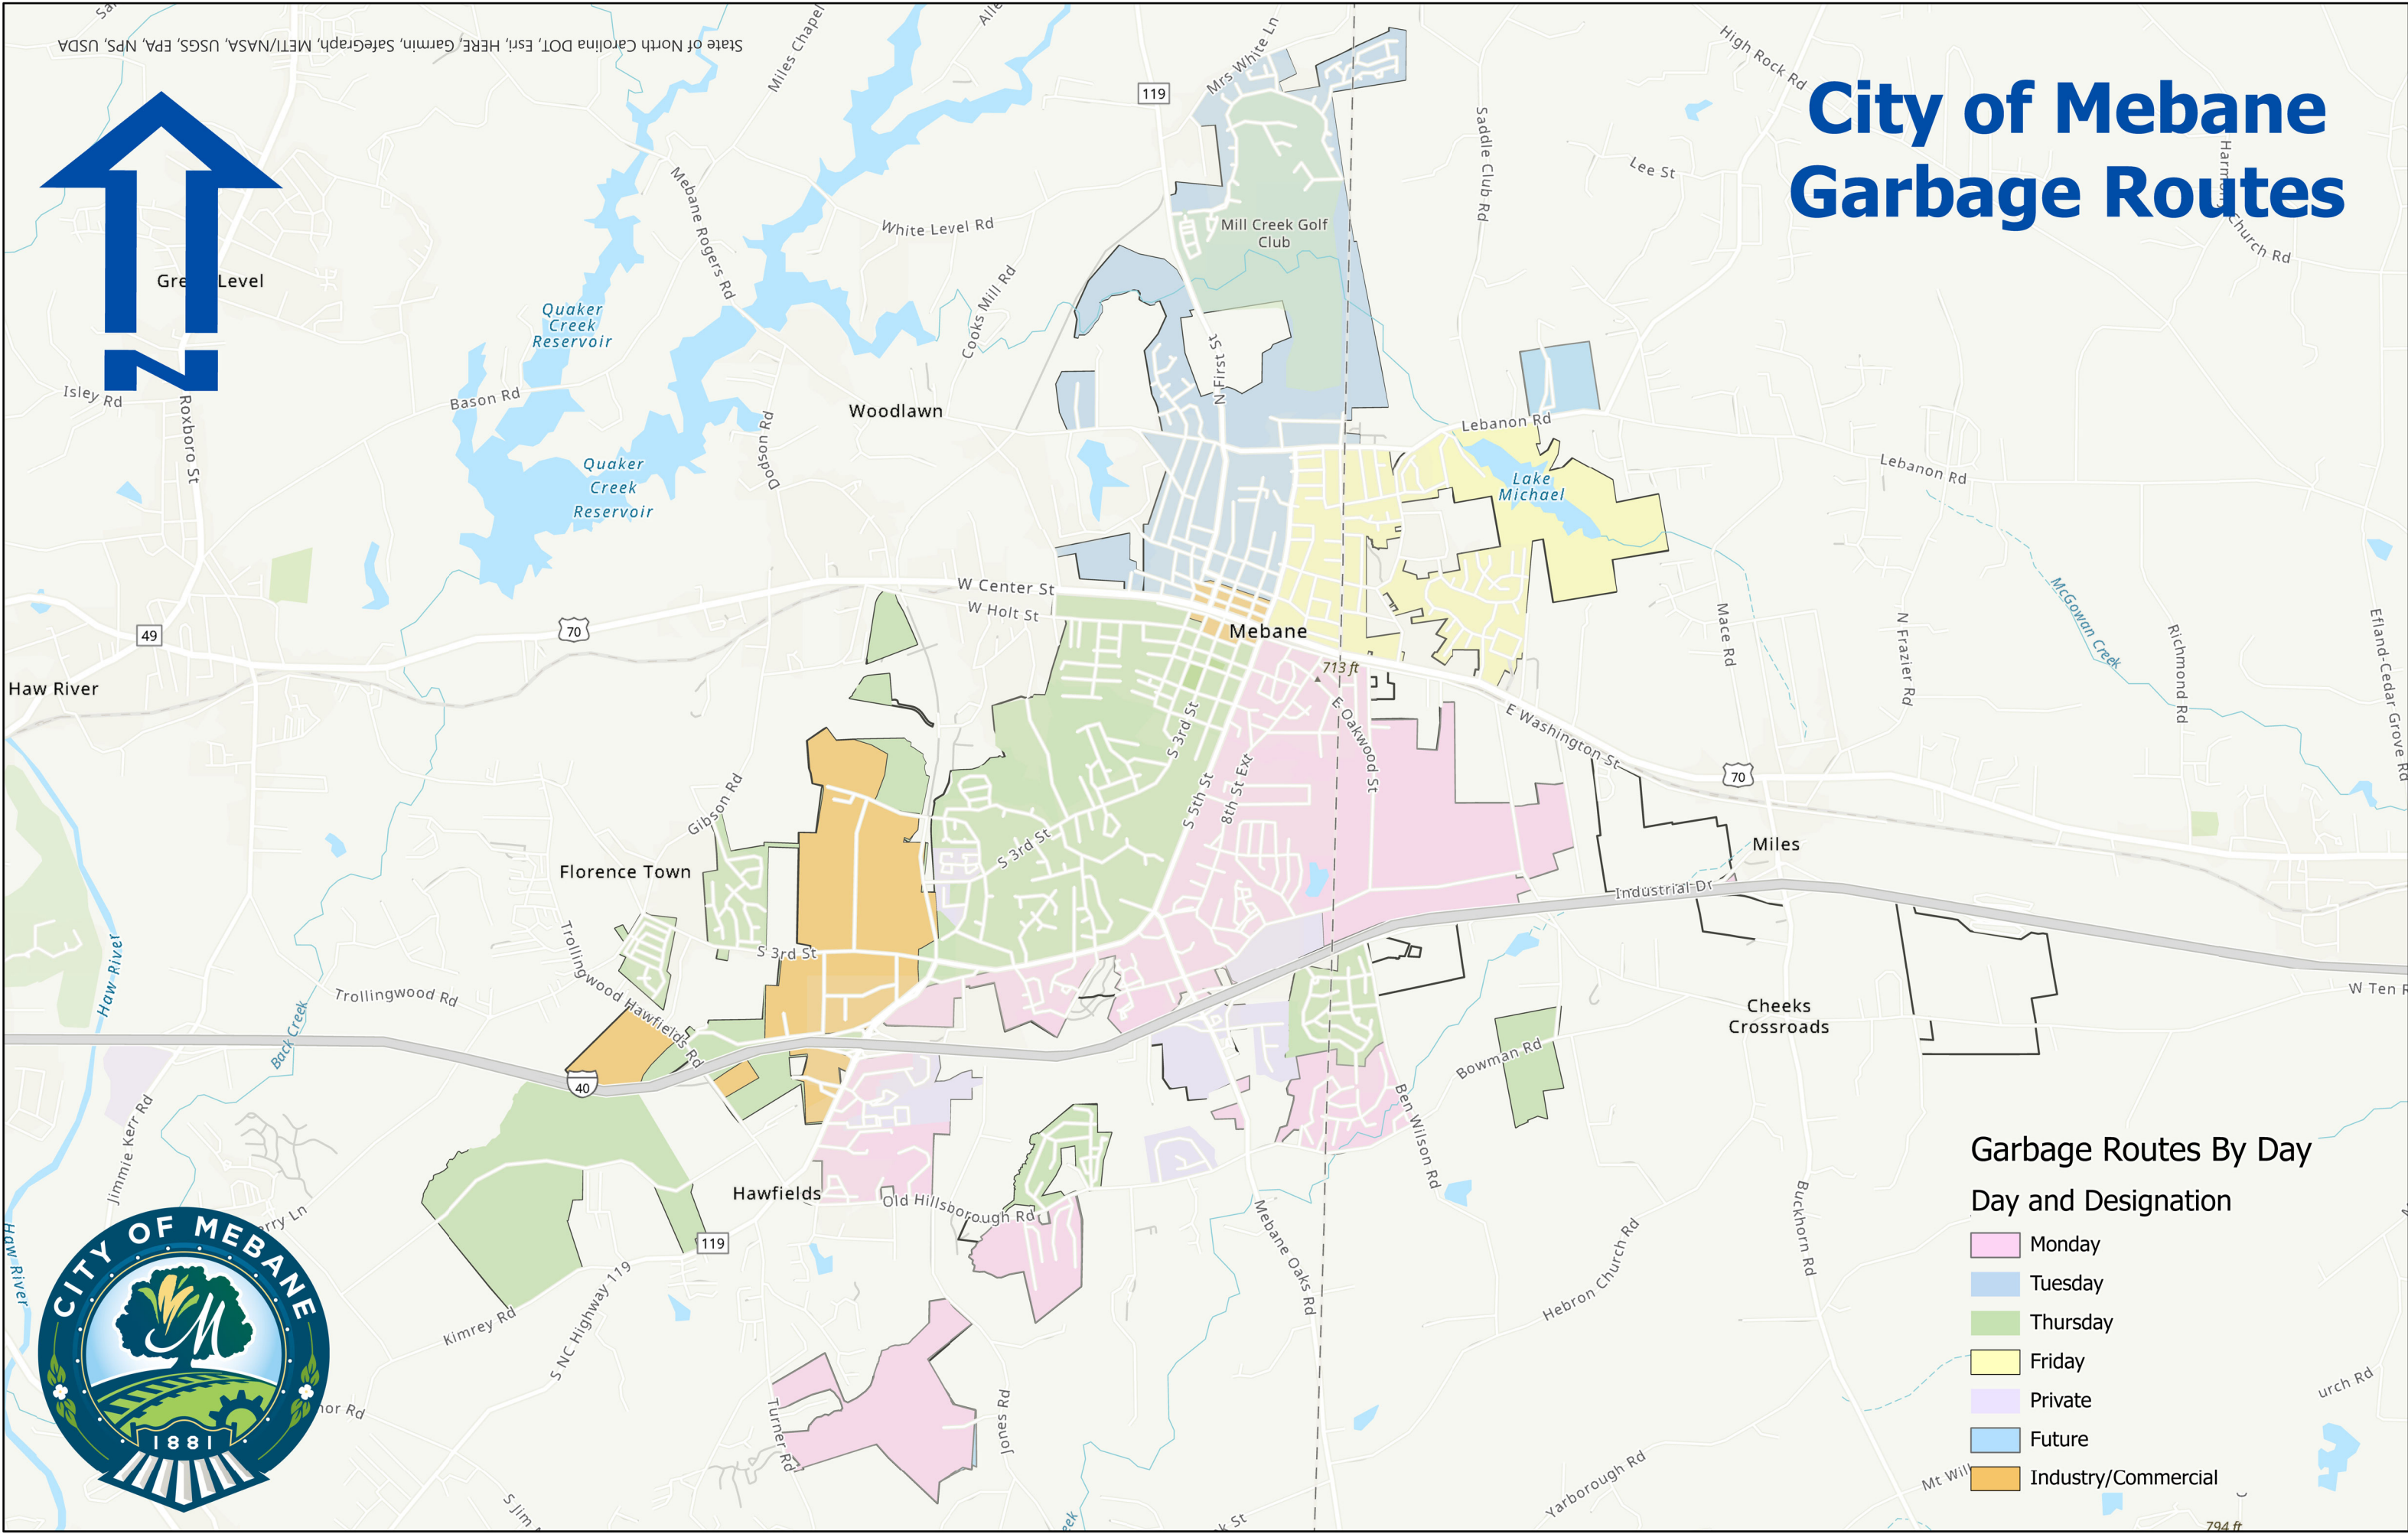

City of Mebane Garbage Routes

Garbage Routes By Day

Day and Designation

- Monday
- Tuesday
- Thursday
- Friday
- Private
- Future
- Industry/Commercial

State of North Carolina DOT, Esri, HERE, Garmin, SafeGraph, METI/NASA, USGS, EPA, NPS, USDA

794 ft