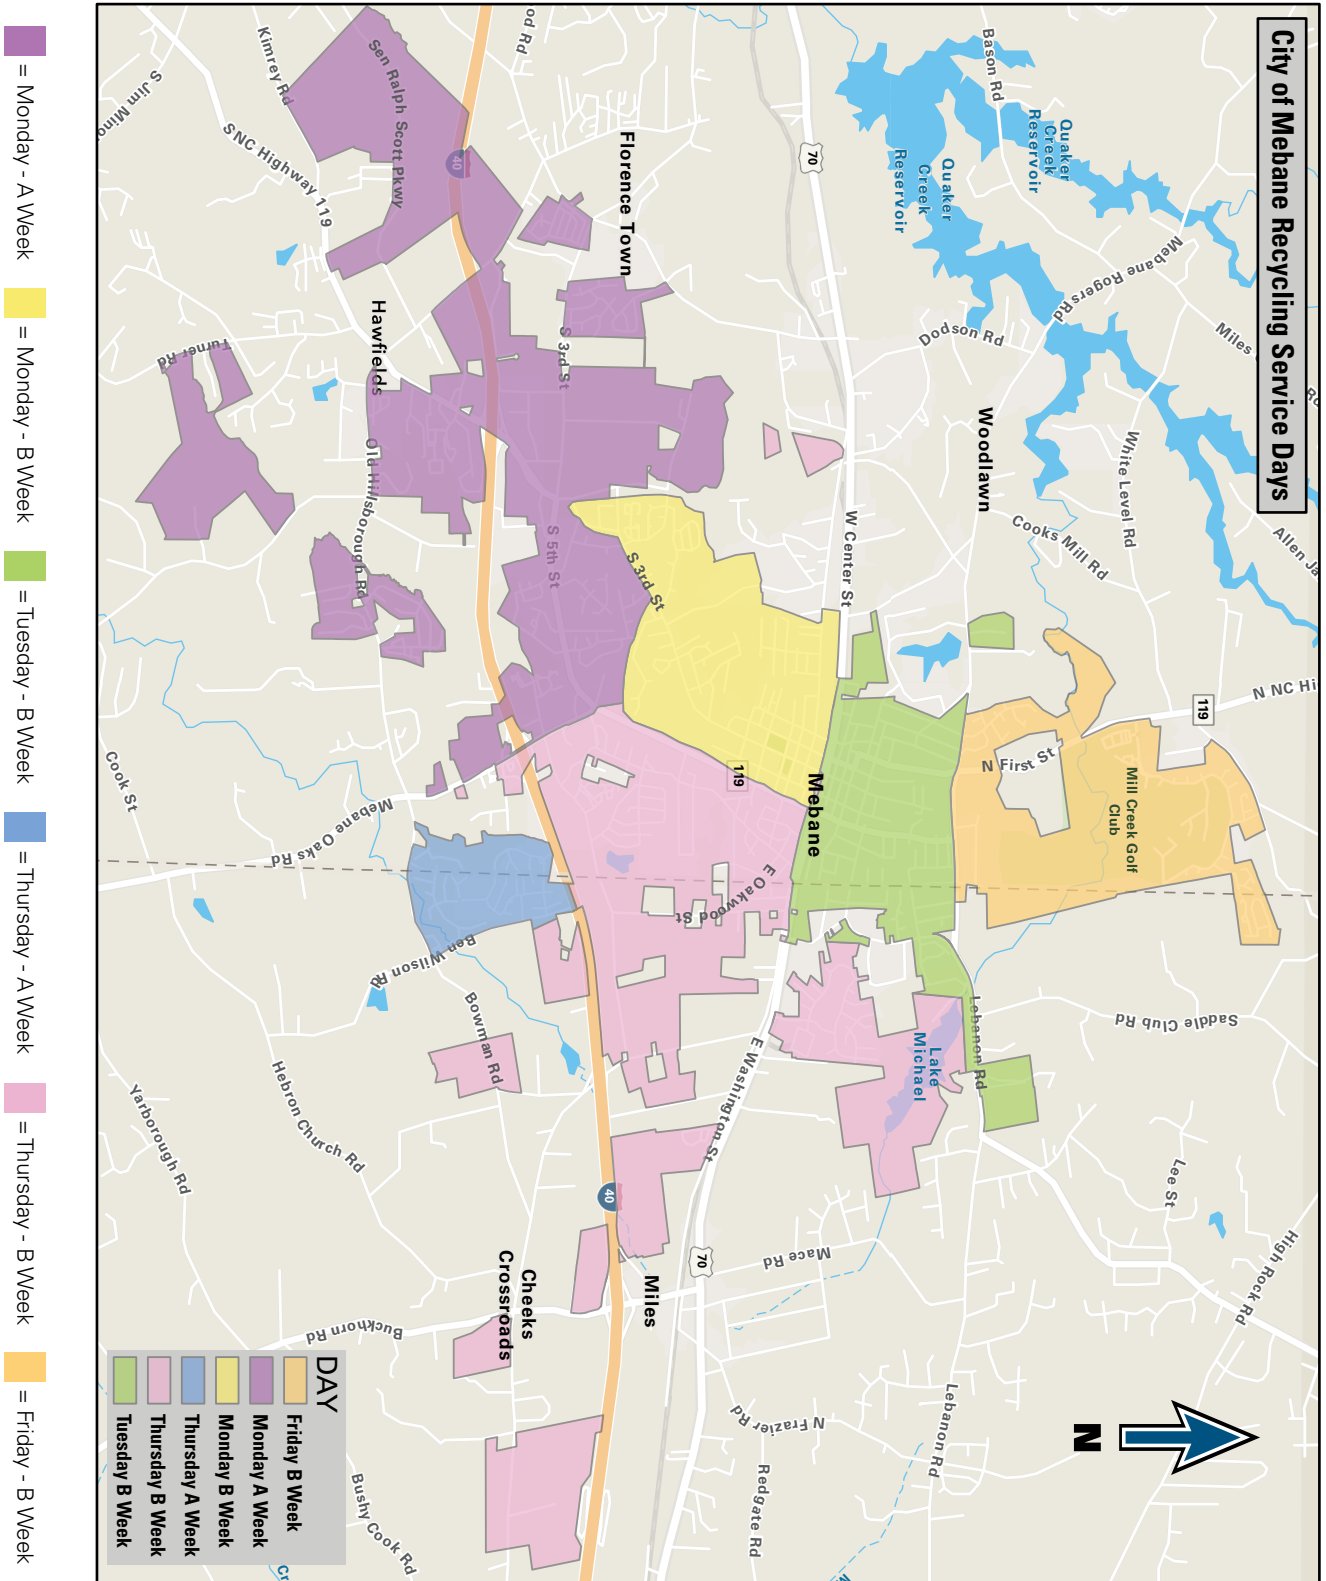

City of Mebane | 2022 Collection Map

This collection map directly coordinates with your 2022 Recycling Collection Schedule that can be found on the front of this document. Please contact us at **336.229.0525** with any questions you may have or if you simply need further clarification.

YOUR 2022 COLLECTION SCHEDULE

Thank you for being a GFL Environmental customer! We wanted to provide you with an annual collection schedule for the 2022 year. The calendar below is marked with your area's collection dates. You'll notice that if your collection falls on a holiday, pickup will occur on the following day.

*Place recyclables at the curb the night before your collection day. Place bins at least 5 feet from garbage containers. Put recyclables in your recycle bin only. We cannot collect any extra recyclables outside the recyclable container

= Monday - A Week
 = Monday - B Week
 = Tuesday - B Week
 = Thursday - A Week
 = Thursday - B Week
 = Friday - B Week
 = Holiday

JANUARY							FEBRUARY							MARCH							APRIL							MAY							JUNE						
S	M	T	W	T	F	S	S	M	T	W	T	F	S	S	M	T	W	T	F	S	S	M	T	W	T	F	S	S	M	T	W	T	F	S	S	M	T	W	T	F	S
					1			1	2	3	4	5		1	2	3	4	5						1	2	1	2	3	4	5	6	7				1	2	3	4		
2	3	4	5	6	7	8	6	7	8	9	10	11	12	6	7	8	9	10	11	12	3	4	5	6	7	8	9	8	9	10	11	12	13	14	5	6	7	8	9	10	11
9	10	11	12	13	14	15	13	14	15	16	17	18	19	13	14	15	16	17	18	19	10	11	12	13	14	15	16	15	16	17	18	19	20	21	12	13	14	15	16	17	18
16	17	18	19	20	21	22	20	21	22	23	24	25	26	20	21	22	23	24	25	26	17	18	19	20	21	22	23	22	23	24	25	26	27	28	19	20	21	22	23	24	25
23	24	25	26	27	28	29	27	28					27	28	29	30	31		24	25	26	27	28	29	30	29	30	31					26	27	28	29	30				
30	31																																								