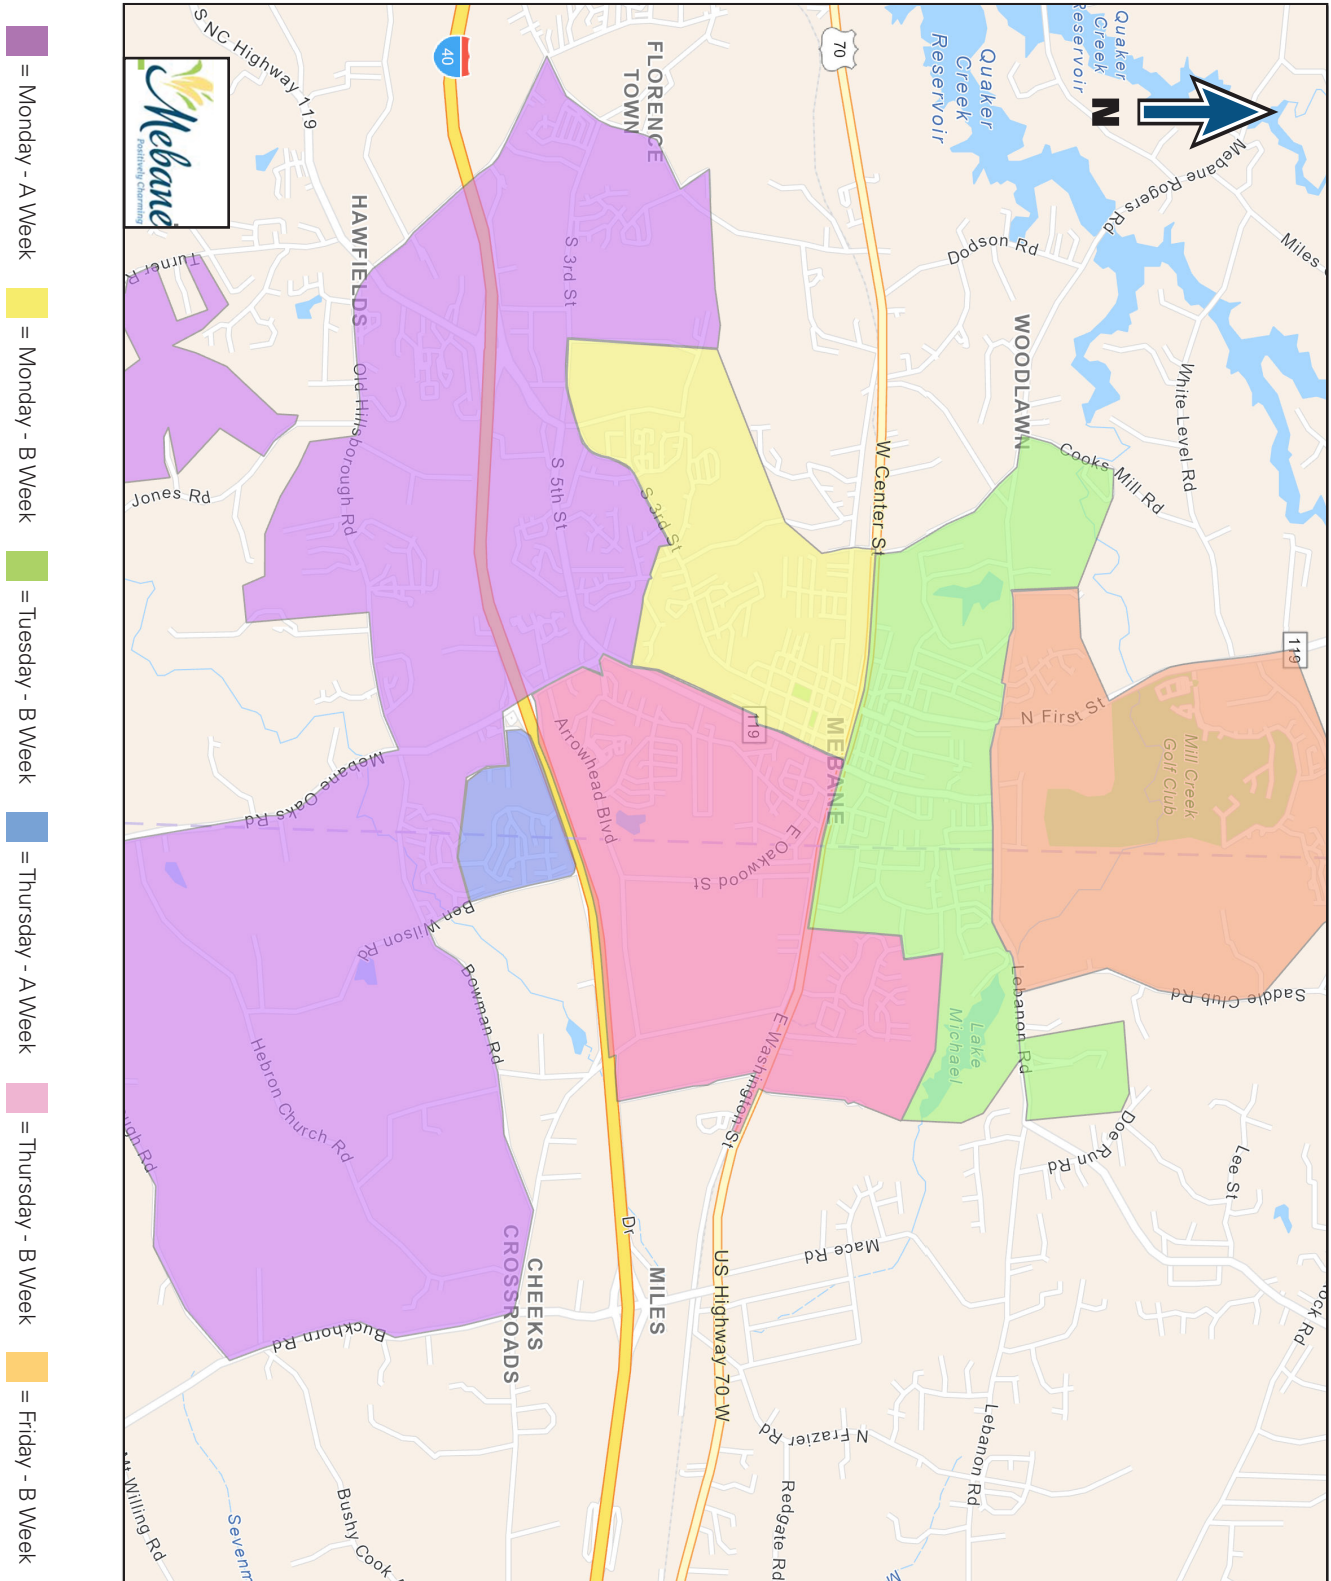

# City of Mebane | 2022 Collection Map

This collection map directly coordinates with your 2022 Recycling Collection Schedule that can be found on the front of this document. Please contact us at **336.229.0525** with any questions you may have or if you simply need further clarification.

# YOUR 2022 COLLECTION SCHEDULE

Thank you for being a GFL Environmental customer! We wanted to provide you with an annual collection schedule for the 2022 year. The calendar below is marked with your area's collection dates. You'll notice that if your collection falls on a holiday, pickup will occur on the following day.