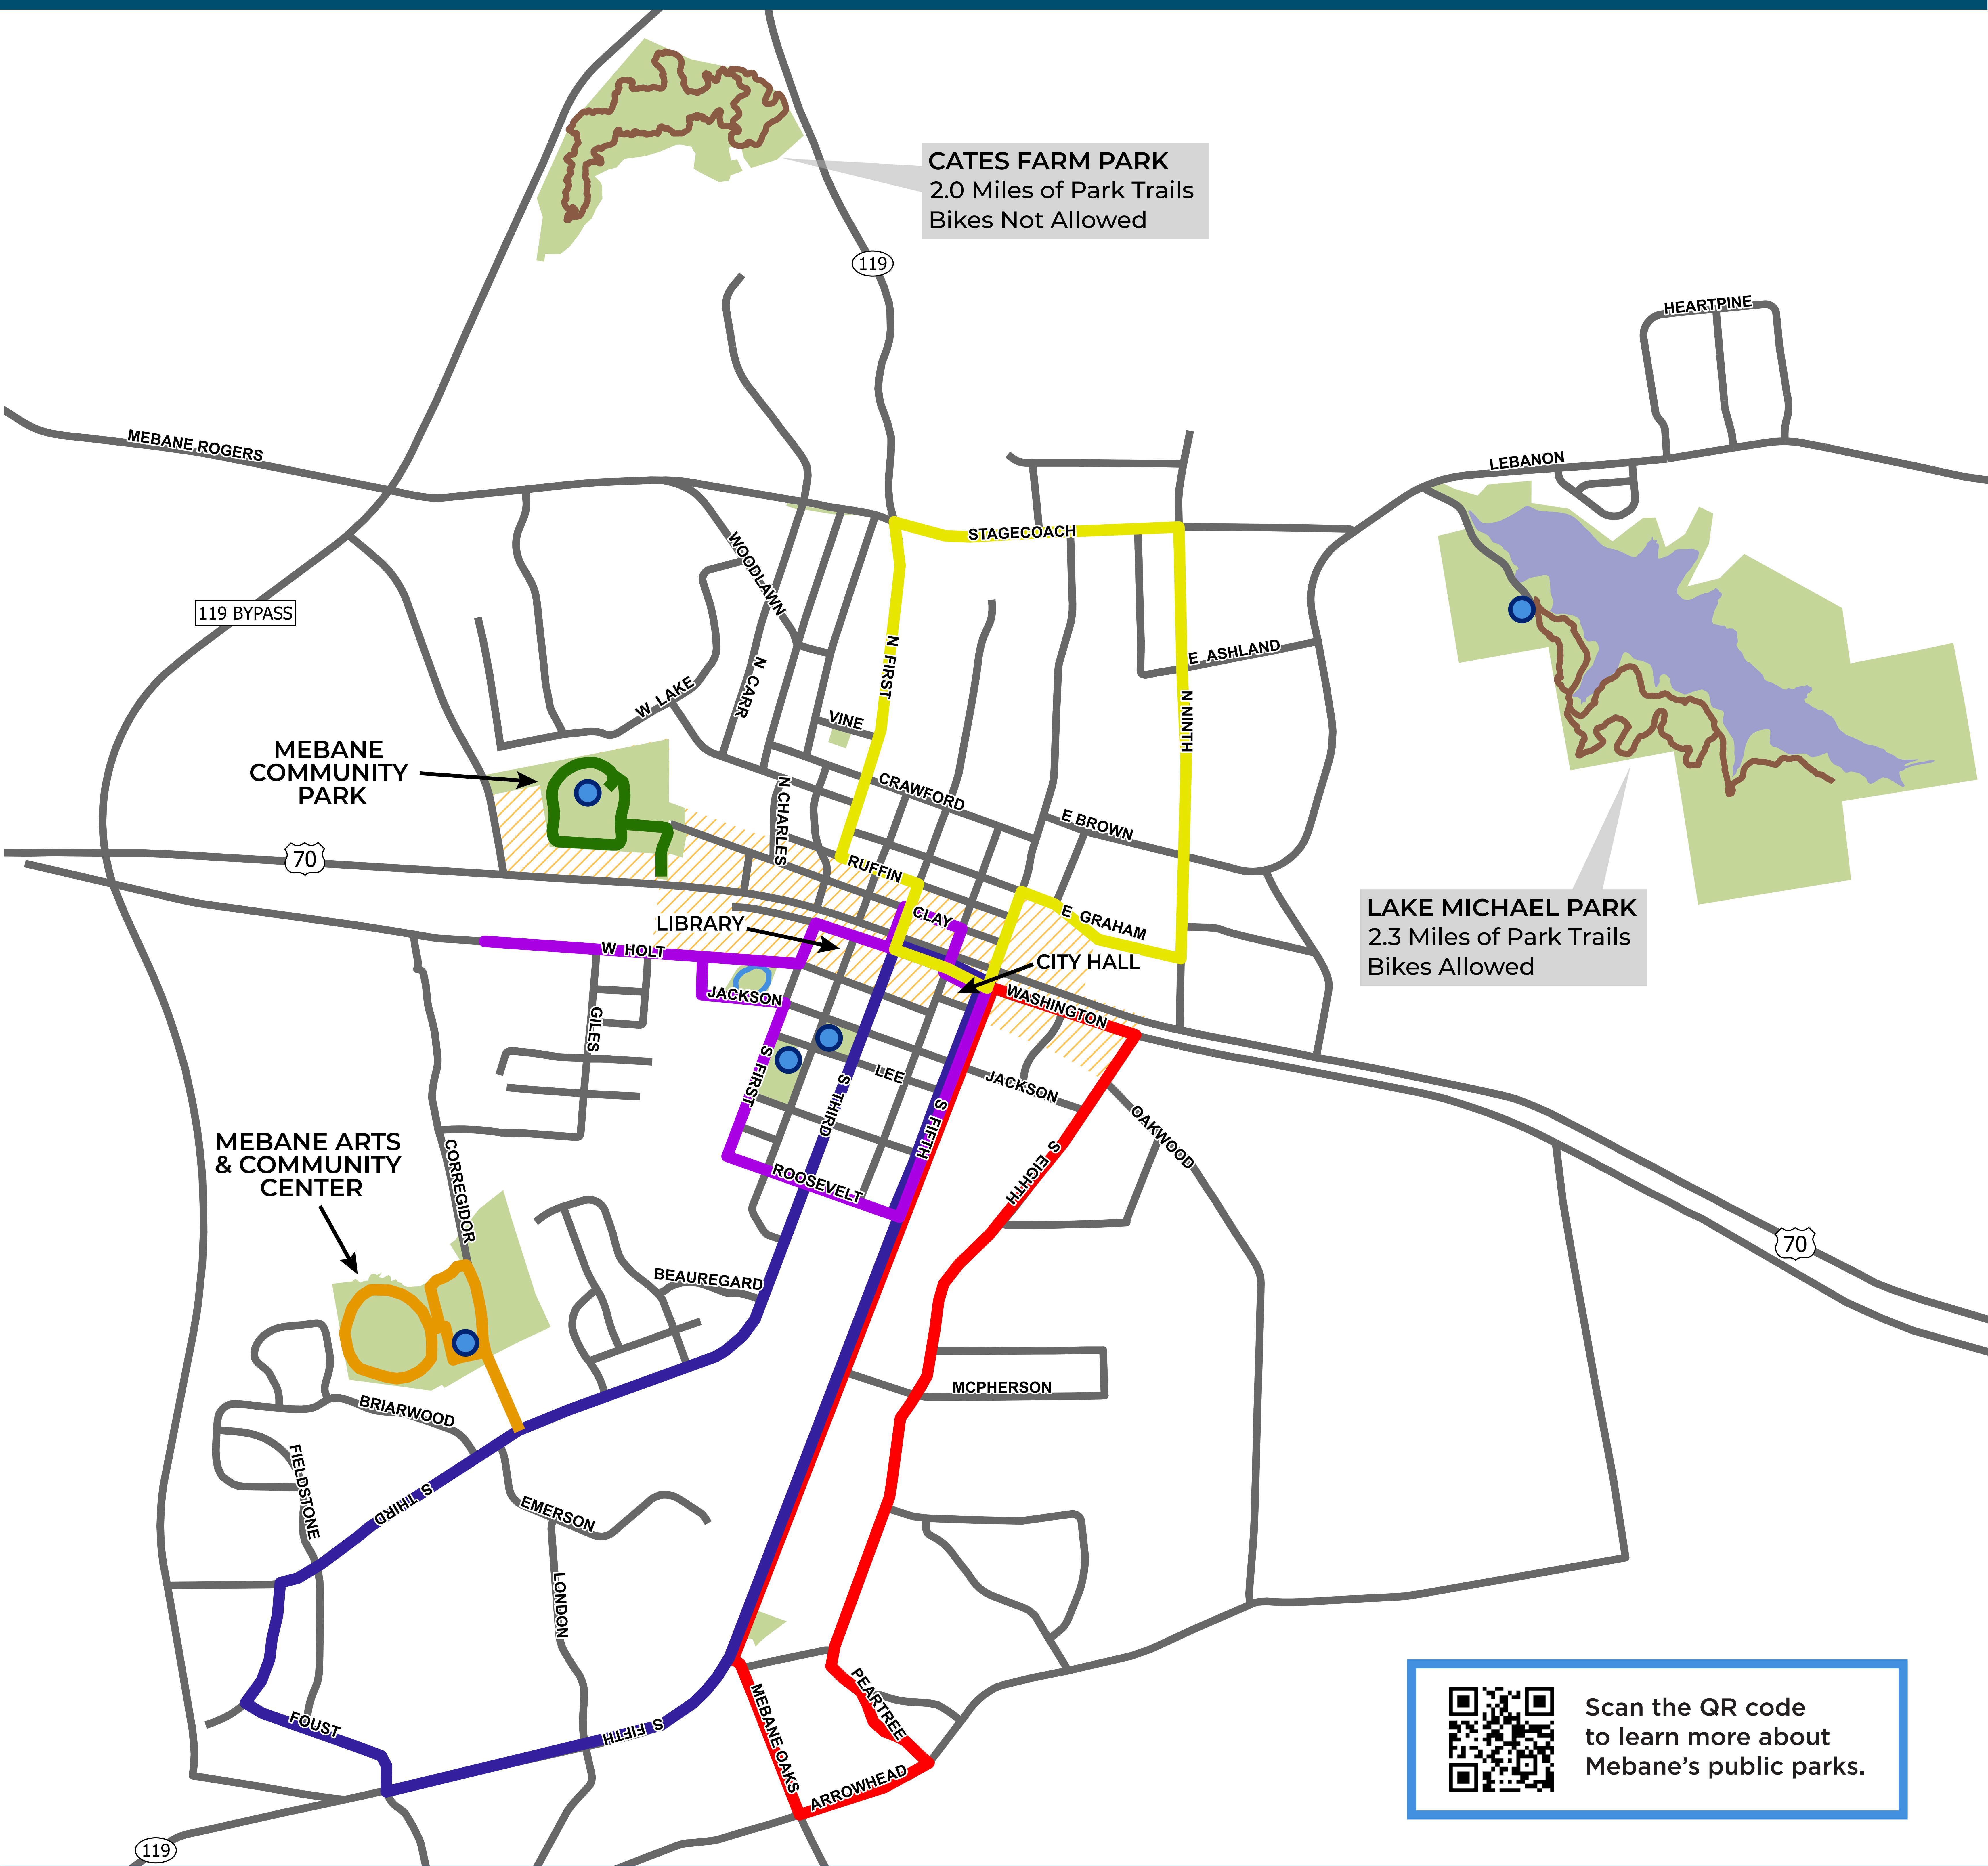

CITY TRAIL MAP

CATES FARM PARK
2.0 Miles of Park Trails
Bikes Not Allowed

LAKE MICHAEL PARK
2.3 Miles of Park Trails
Bikes Allowed

Scan the QR code to learn more about Mebane's public parks.

- | | | |
|--|--|---|
|  Historic Route - 2.8 Miles |  Mini Mebane Loop - 1.0 Mile |  Public Parks |
|  Stagecoach Trail - 3.0 Miles |  Community Park Loop - 0.5 Mile |  Downtown Mebane |
|  Dogwood Trail - 4.5 Miles |  Holt St Park Loop - 0.2 Mile |  Public Restrooms*
<small>*Hours vary by facility</small> |
|  Arrowhead Trail - 3.8 Miles |  Natural Surface Park Trails | |