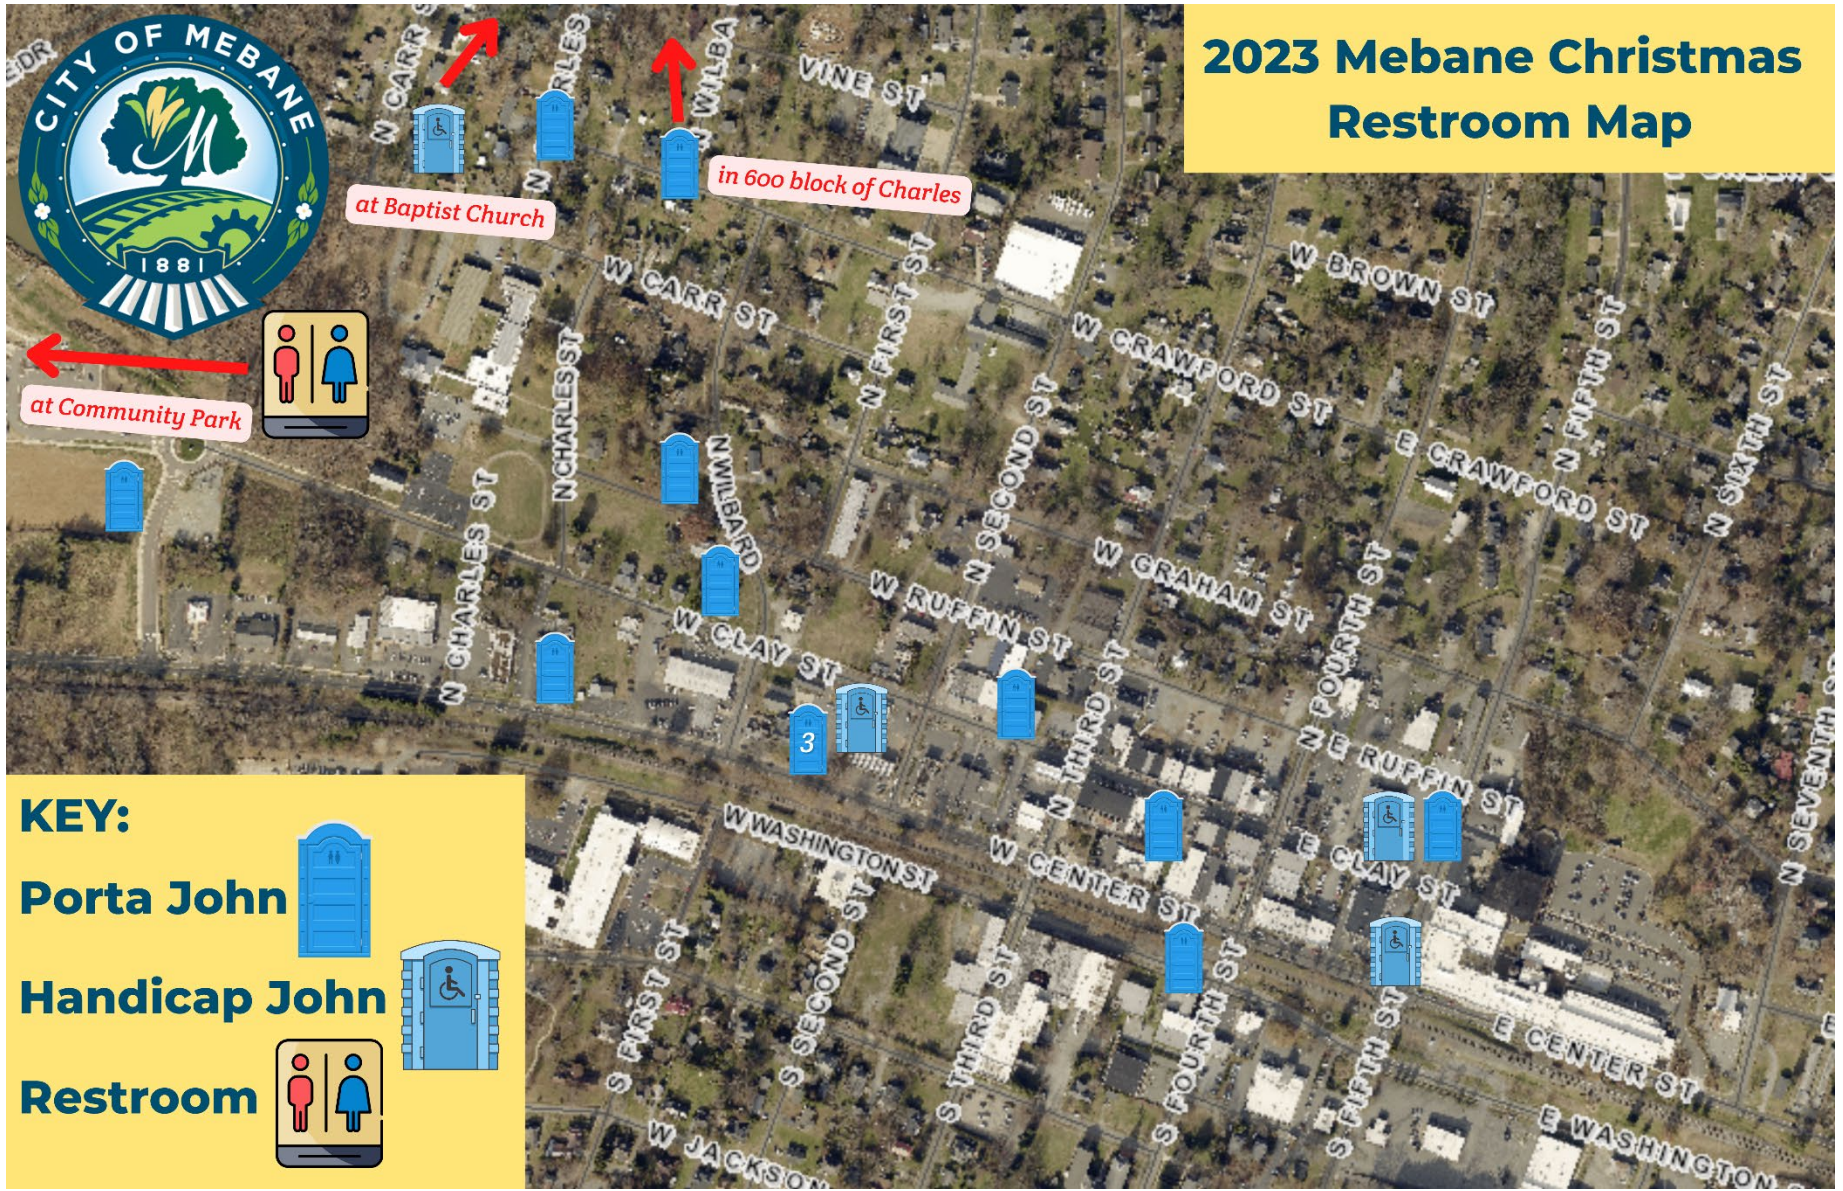

# 2023 Mebane Christmas Restroom Map

at Baptist Church

in 600 block of Charles

at Community Park

## KEY:

Porta John

Handicap John

Restroom

- ❖ 2 @ Tommy's Mini Mart – 300 W Center Street
- ❖ 1 @ Fishermen's Cove – 414 W Center Street
- ❖ 1 @ Discount Furniture Connection – corner of Fifth and Center Streets
- ❖ 2 @ Walker's Funeral Home – 304 W Center Street
- ❖ 1 @ Corner of Third and Clay Streets
- ❖ 1 @ Mebane Community Park – 550 W Center Street
- ❖ 1 @ Mebane Fire Station 1 – 103 W Center Street
- ❖ 2 @ Dollar General – Corner of Fifth and Clay Streets
- ❖ 1 @ Big Oak Restorations – 117 W Clay Street
- ❖ 1 @ 620 N Charles Street ❖ 1 @ 503 N Charles Street
- ❖ 1 @ Corner of Wilba and Clay Streets
- ❖ 1 @ Corner of Wilba and Ruffin Streets
- ❖ 1 @ Tabernacle Baptist Church – 523 N Charles Street