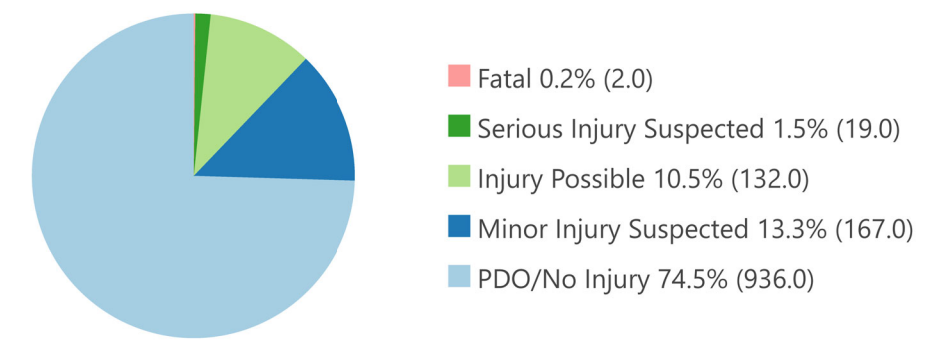

Map Contents:

Counts by Crash Severity

Date Printed: 11/9/2023 8:48 AM

Credits: Crash data: City of Miamisburg - Transportation

City of Miamisburg, OH
All Crashes Heat Map

Figure
AH-2023