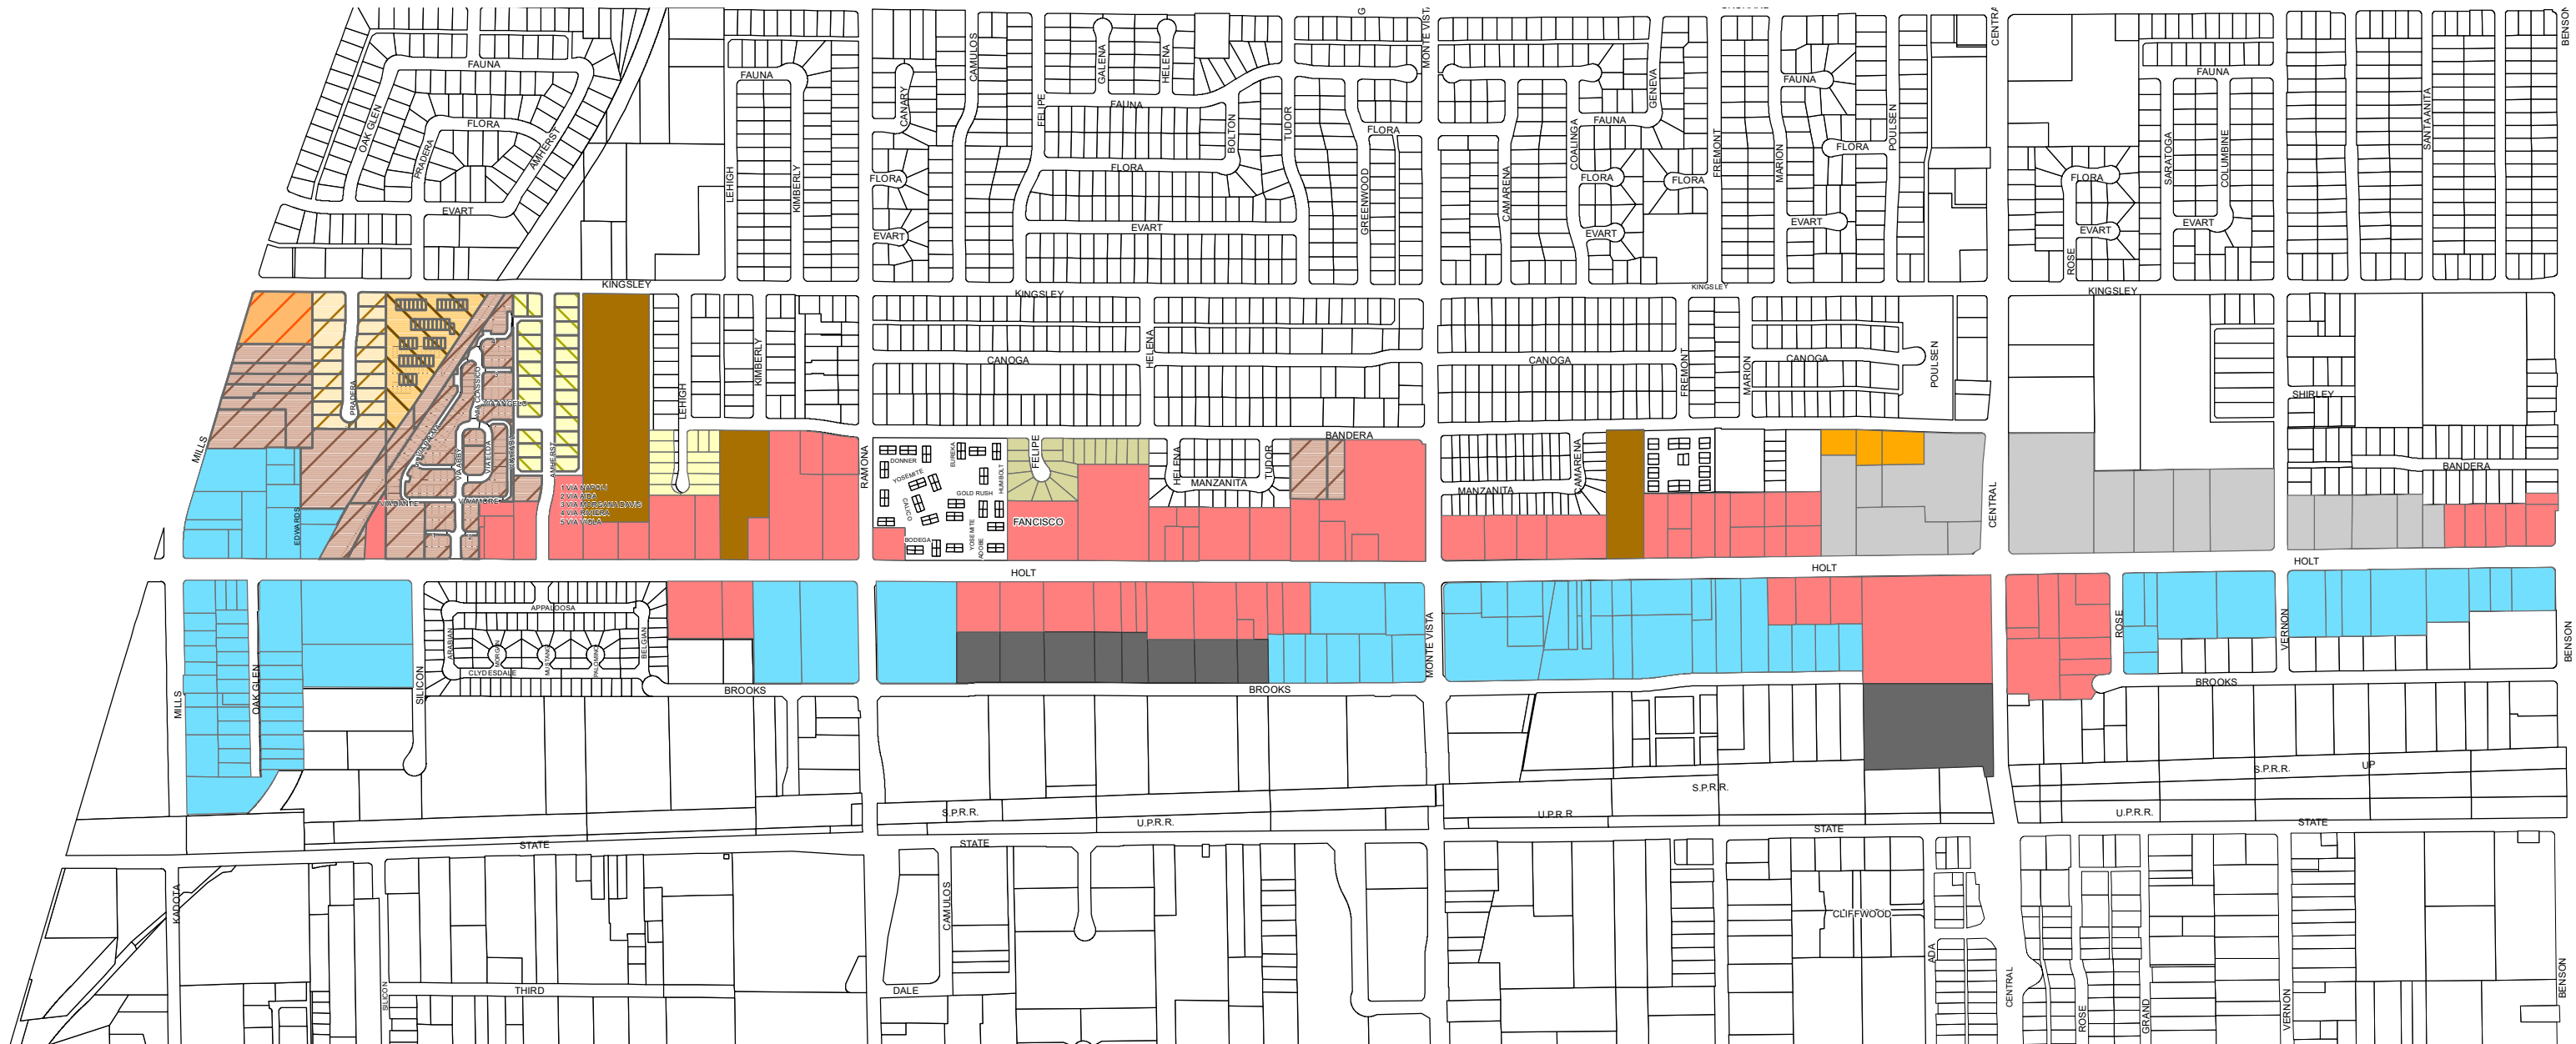

Holt Boulevard Specific Plan

Land Use Map

Legend

- | | | | | |
|---------------|------------------|---------------|----------------|----------------|
| Auto Mall | Commercial | R-1 (6 du/ac) | R-3 (10 du/ac) | R-3 (18 du/ac) |
| Business Park | Industrial | R-1 (7 du/ac) | R-3 (11 du/ac) | R-3 (24 du/ac) |
| Comm / Office | Mobile Home Park | R-3 | R-3 (14) | |