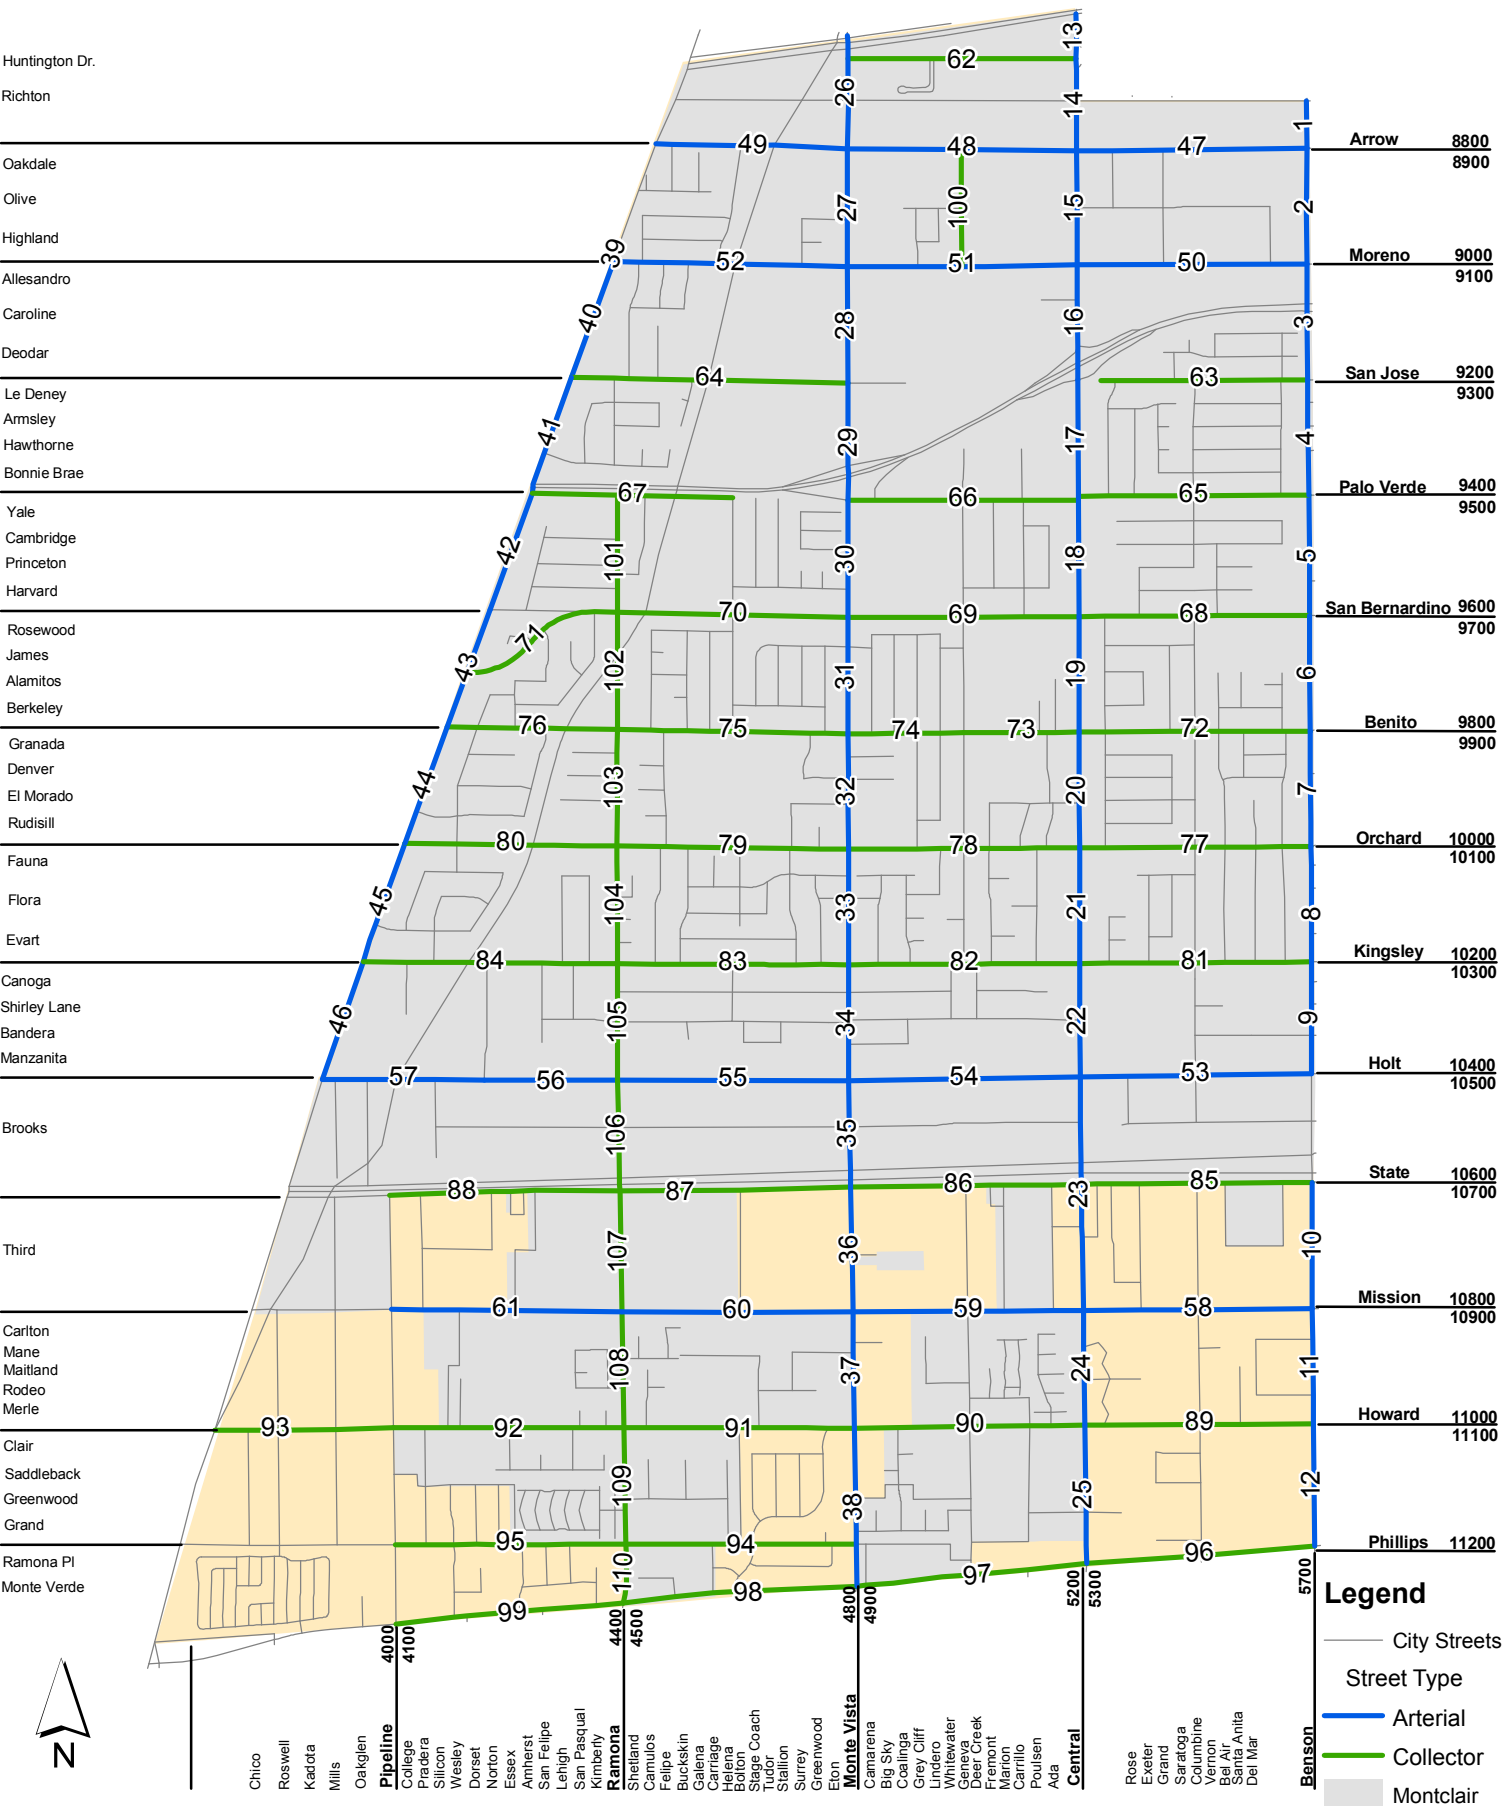

City of Montclair

Traffic Count Locations

Note: All ADT's are mid-block traffic counts and are based on an average of a full week (7 days) of data.