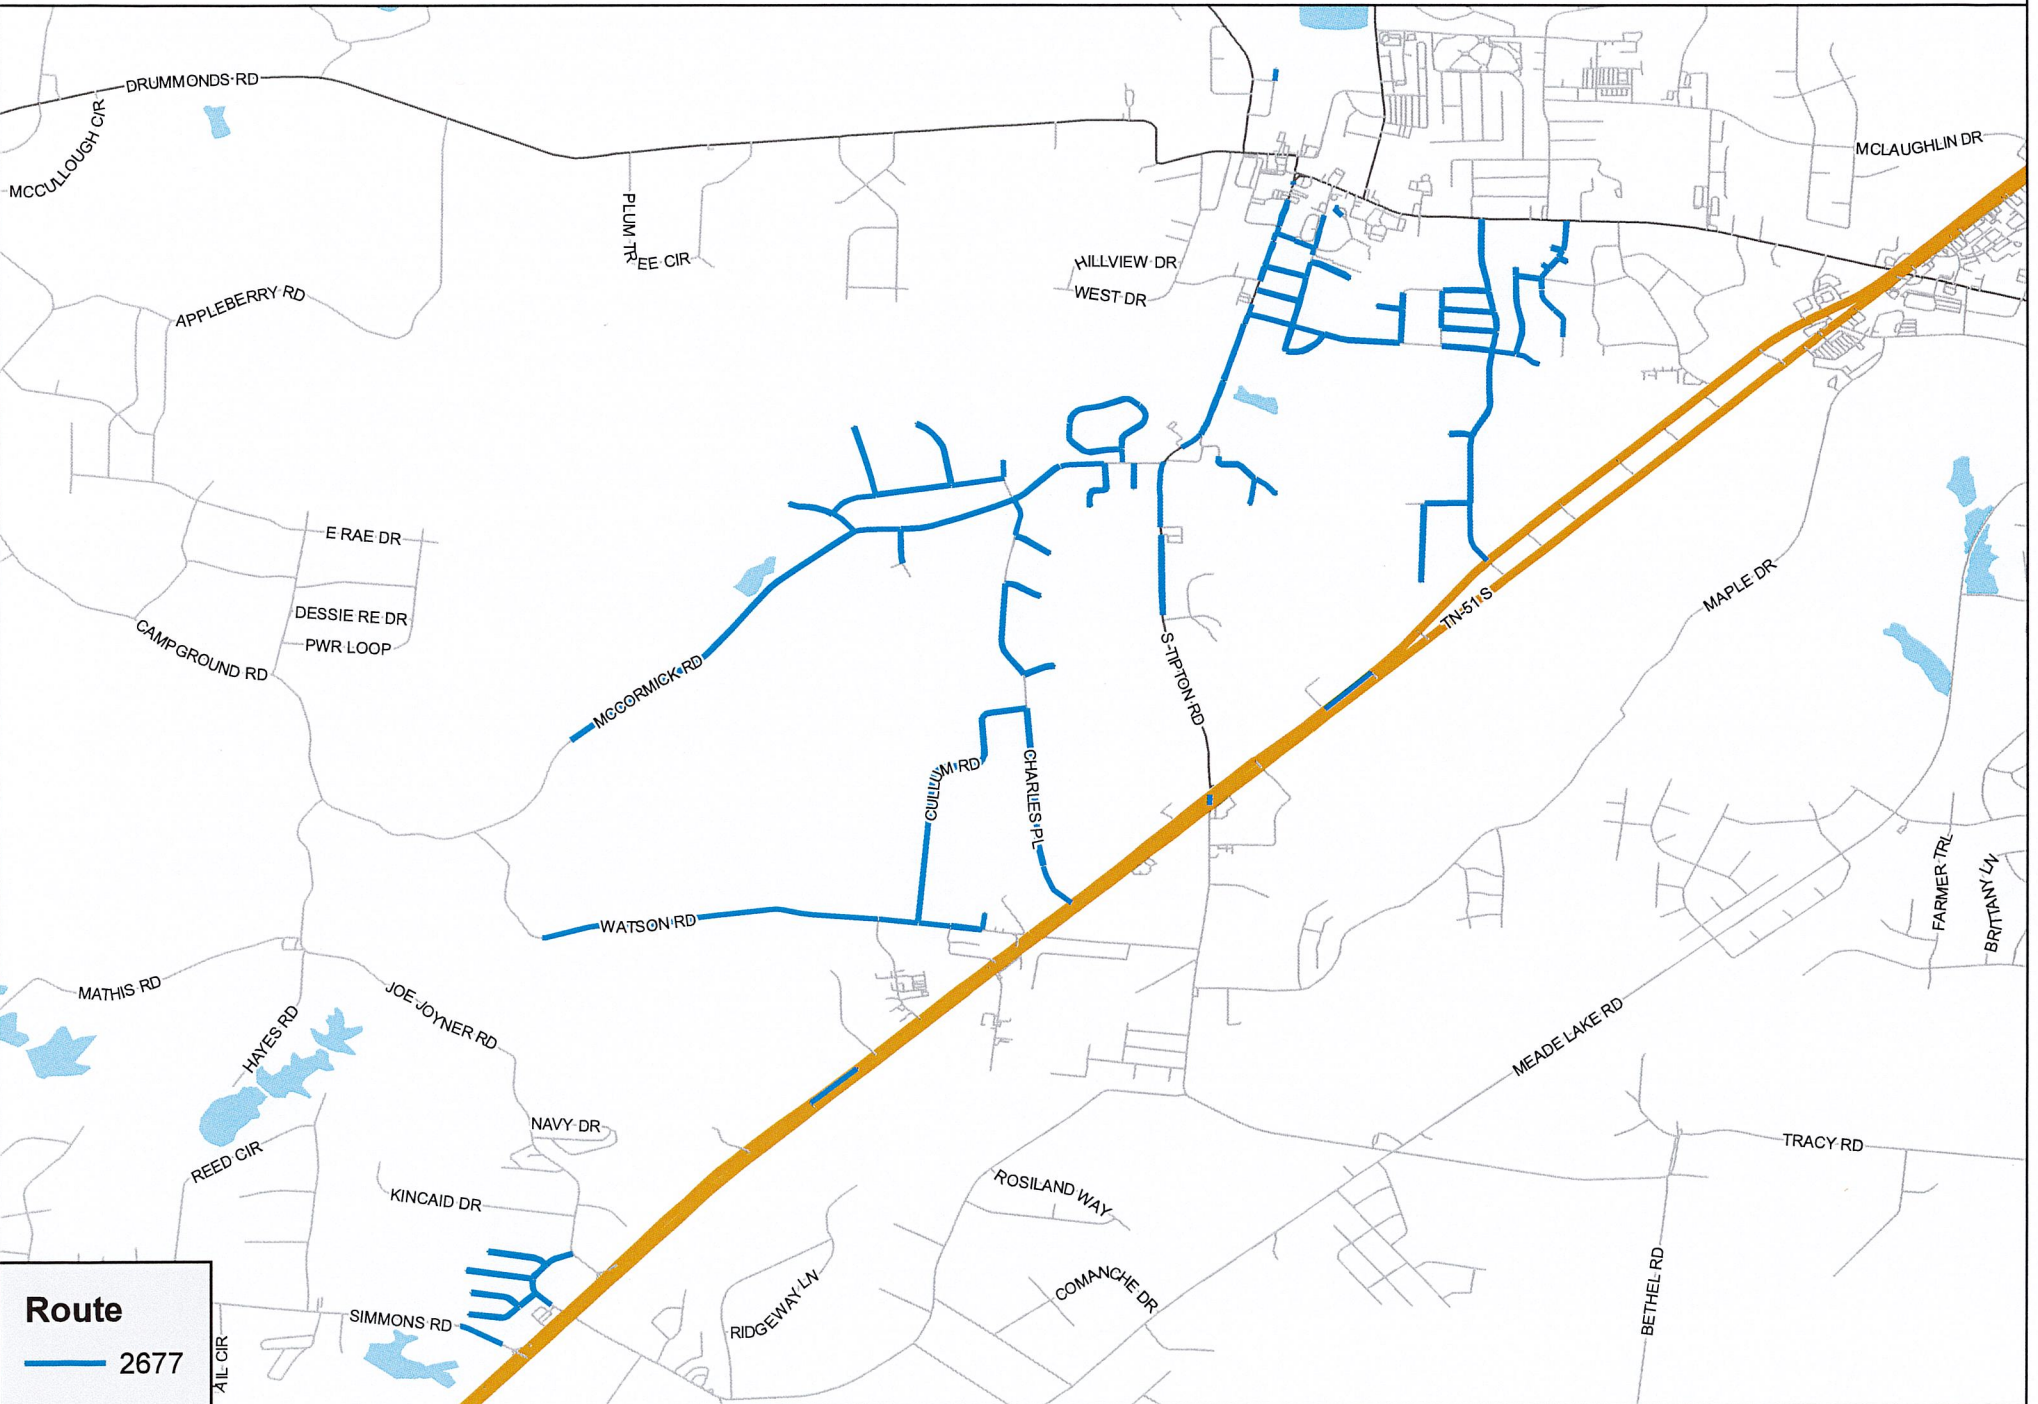

Munford Residential SW

| Route | |
|------------------|------|
| <u>Monday</u> | 1677 |
| <u>Tuesday</u> | 2677 |
| <u>Wednesday</u> | 3677 |

Munford Residential SW

Monday (682 customers)

Route

1677

Munford Residential SW

Tuesday (701 customers)

Route
— 2677

Munford Residential SW

Wednesday (723 customers)