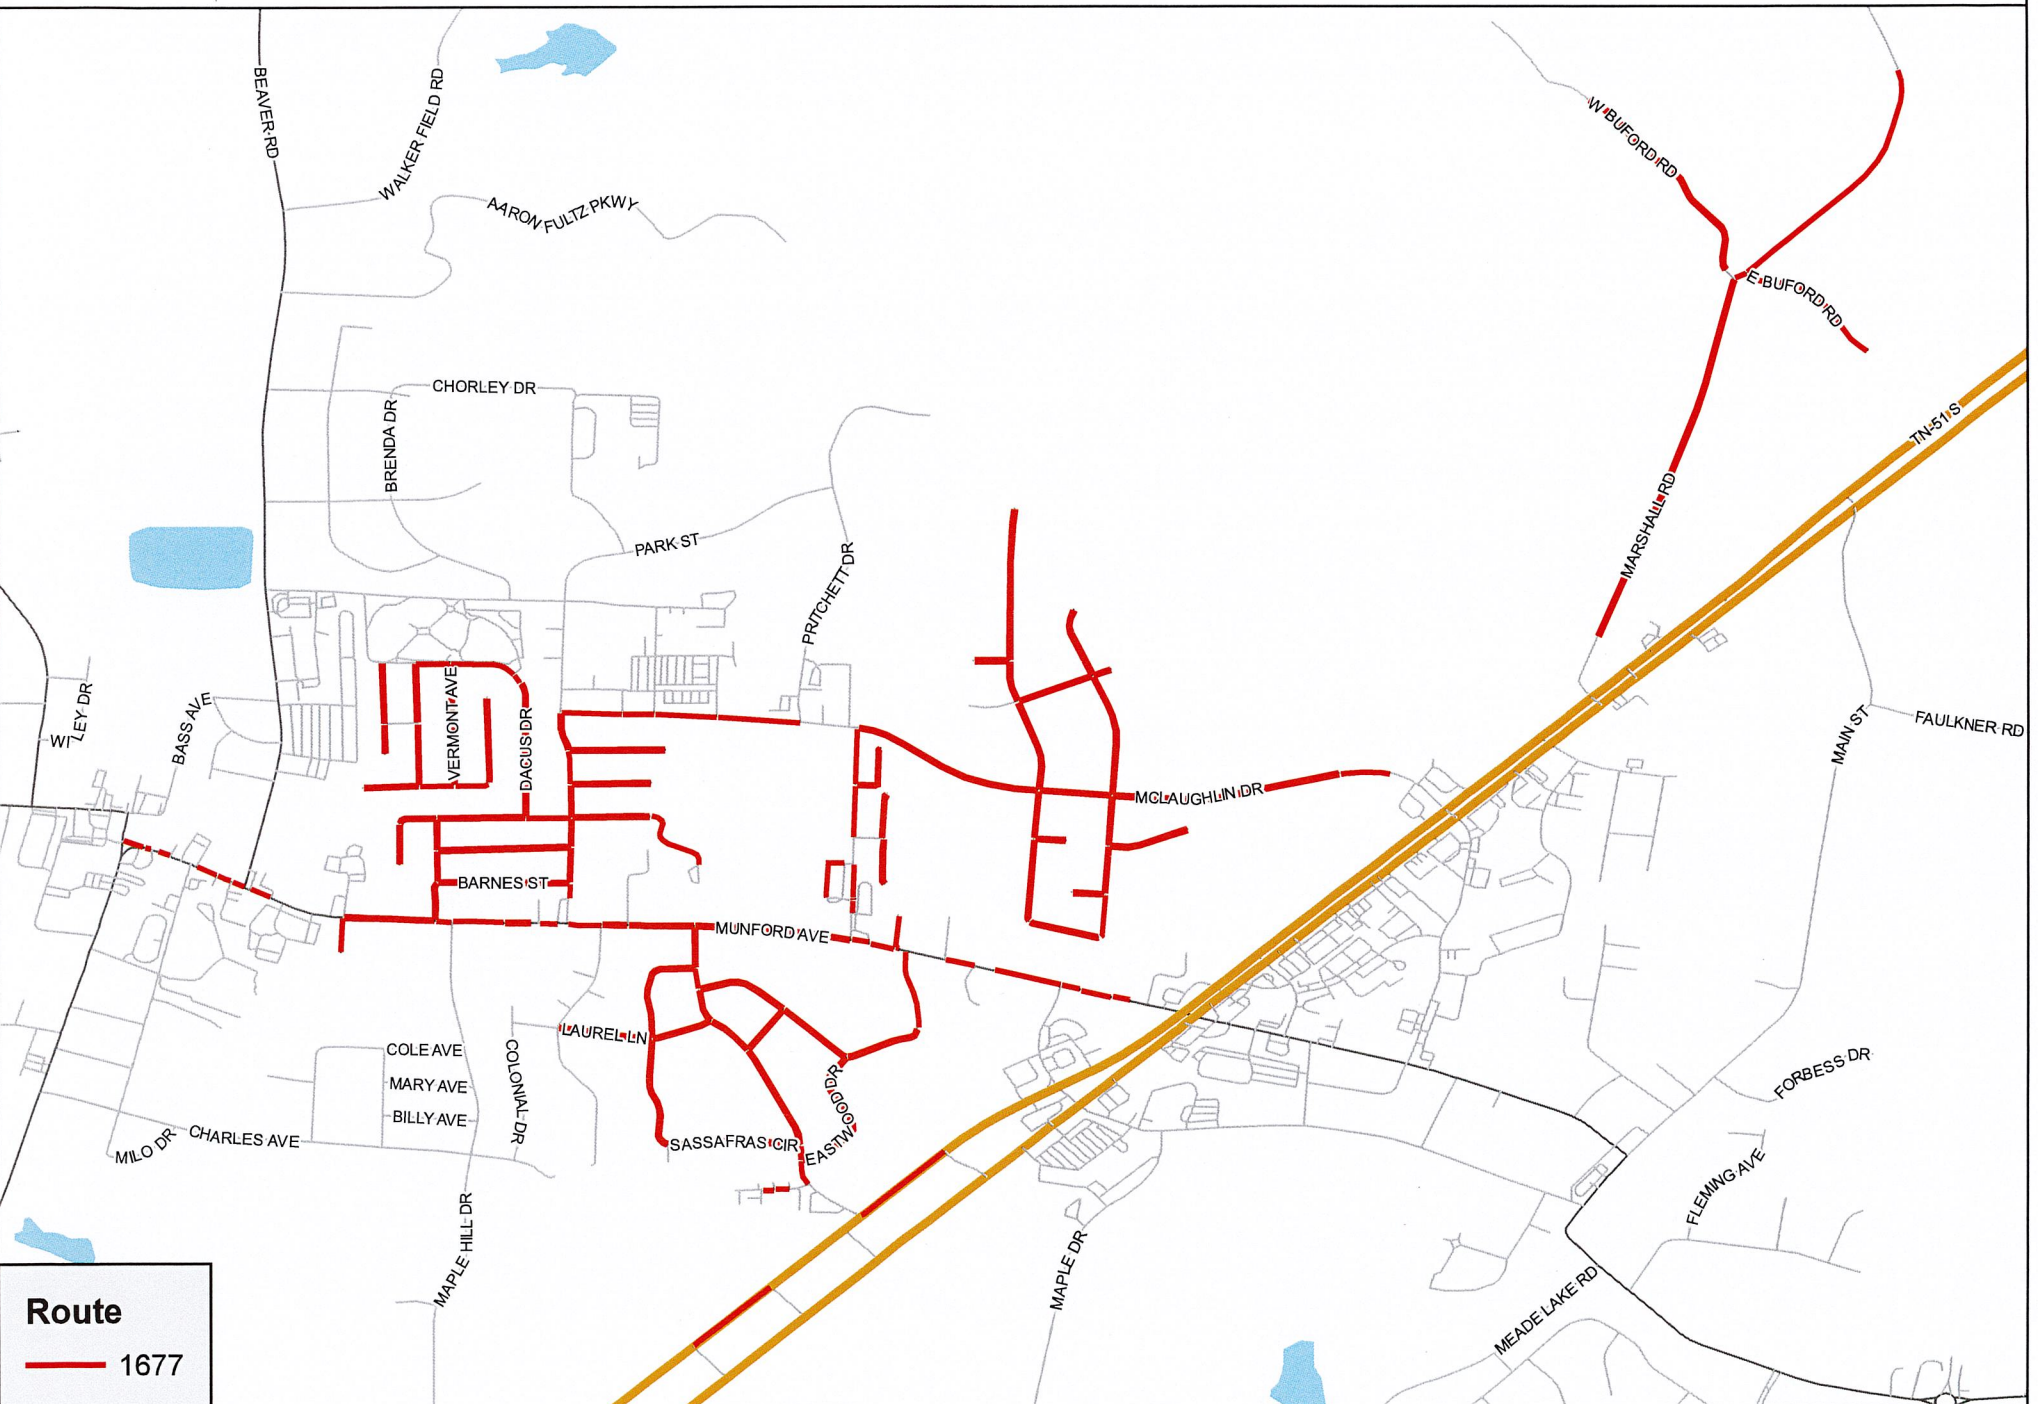

Munford Residential SW

| Route | |
|------------------|------|
| <u>Monday</u> | 1677 |
| <u>Tuesday</u> | 2677 |
| <u>Wednesday</u> | 3677 |

Munford Residential SW

Monday (682 customers)

Route

1677

Munford Residential SW

Tuesday (701 customers)

Route
— 2677

Munford Residential SW

Wednesday (723 customers)