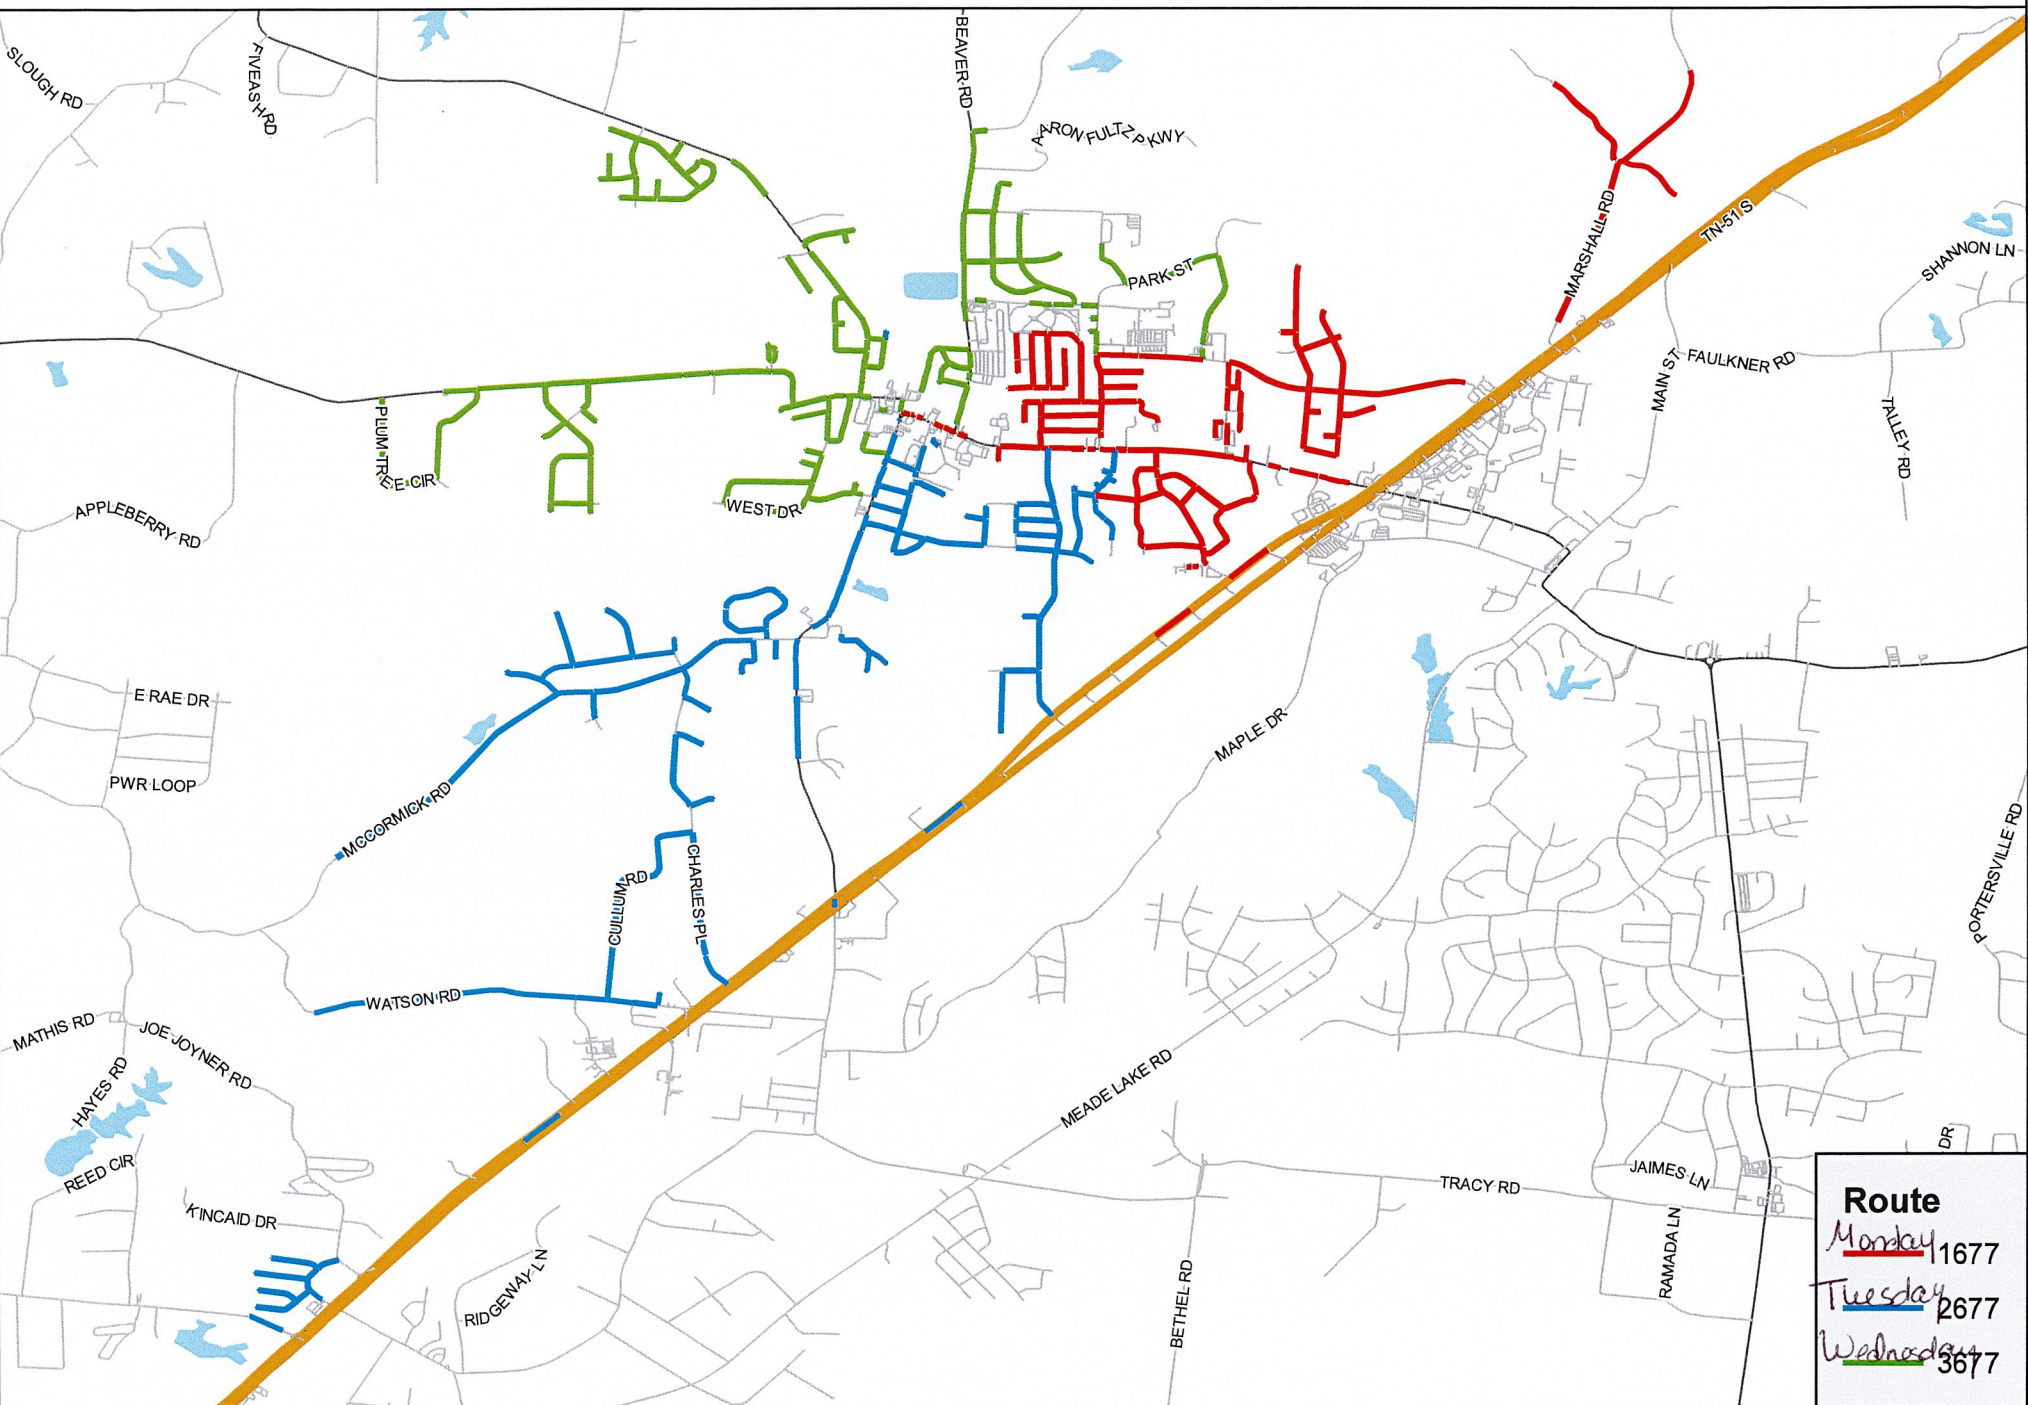

Munford Residential SW

| Route | |
|------------------|------|
| <u>Monday</u> | 1677 |
| <u>Tuesday</u> | 2677 |
| <u>Wednesday</u> | 3677 |

Munford Residential SW

Monday (682 customers)

Route

1677

Munford Residential SW

Tuesday (701 customers)

Route
— 2677

Munford Residential SW

Wednesday (723 customers)