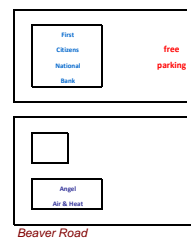

■ All booths 10 x 10'
(Map not to scale, for reference only)

- Power
- Handicap Port-a-potty
- Port-a-potty
- Solid Booths
- Solid Booths with Electricity
- Space not available

ONE WAY IN
all vendors must enter here to check in for their booth location

↑
Munford Avenue

■ All booths 10 x 10'
(Map not to scale, for reference only)

- Power
- Handicap Port-a-potty
- Port-a-potty
- Solid Booths
- Solid Booths with Electricity
- Space not available