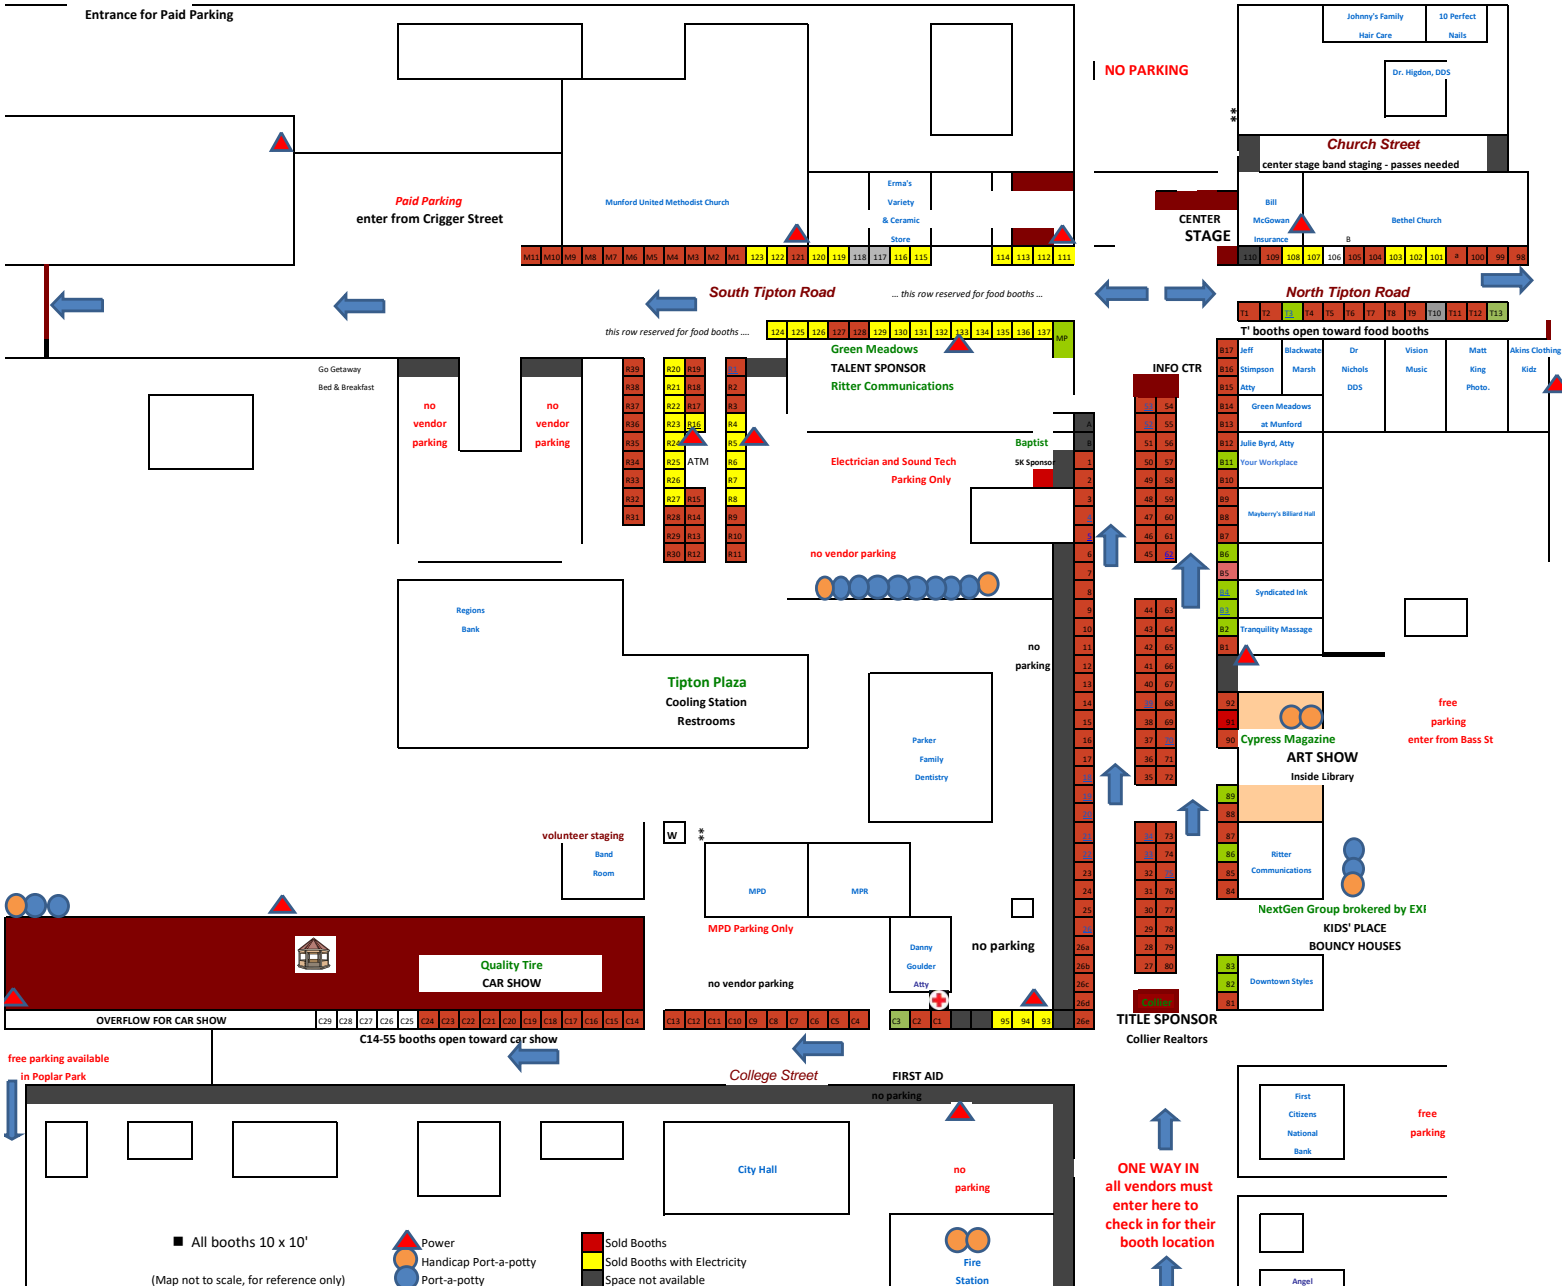

back lot of Methodist Church

LEFT

Haddad's Department Store Sidewalk Sale

Naifeh's Food Store

Paid parking available corner of Main & Giltledge

RIGHT

■ All booths 10 x 10'  
 (Map not to scale, for reference only)

■ All booths 10 x 10'  
 (Map not to scale, for reference only)

▲ Power  
 ● Handicap Port-a-potty  
 ● Port-a-potty

■ Sold Booths  
 ■ Sold Booths with Electricity  
 ■ Space not available

▲ Power  
 ● Handicap Port-a-potty  
 ● Port-a-potty

■ Sold Booths  
 ■ Sold Booths with Electricity  
 ■ Space not available

Poplar Park

&  
Museum

Munford Avenue

Air & Heat

Beaver Road