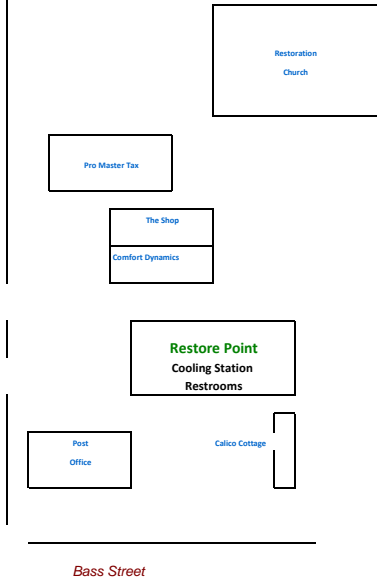

back lot of Methodist Church

LEFT

Haddad's Department Store Sidewalk Sale

Naifeh's Food Store

Paid parking available corner of Main & Giltledge

RIGHT

■ All booths 10 x 10'  
 (Map not to scale, for reference only)

■ All booths 10 x 10'  
 (Map not to scale, for reference only)

▲ Power  
 ● Handicap Port-a-potty  
 ● Port-a-potty

■ Sold Booths  
 ■ Sold Booths with Electricity  
 ■ Space not available

▲ Power  
 ● Handicap Port-a-potty  
 ● Port-a-potty

■ Sold Booths  
 ■ Sold Booths with Electricity  
 ■ Space not available

Poplar Park

&  
Museum

Munford Avenue

Air & Heat

Beaver Road