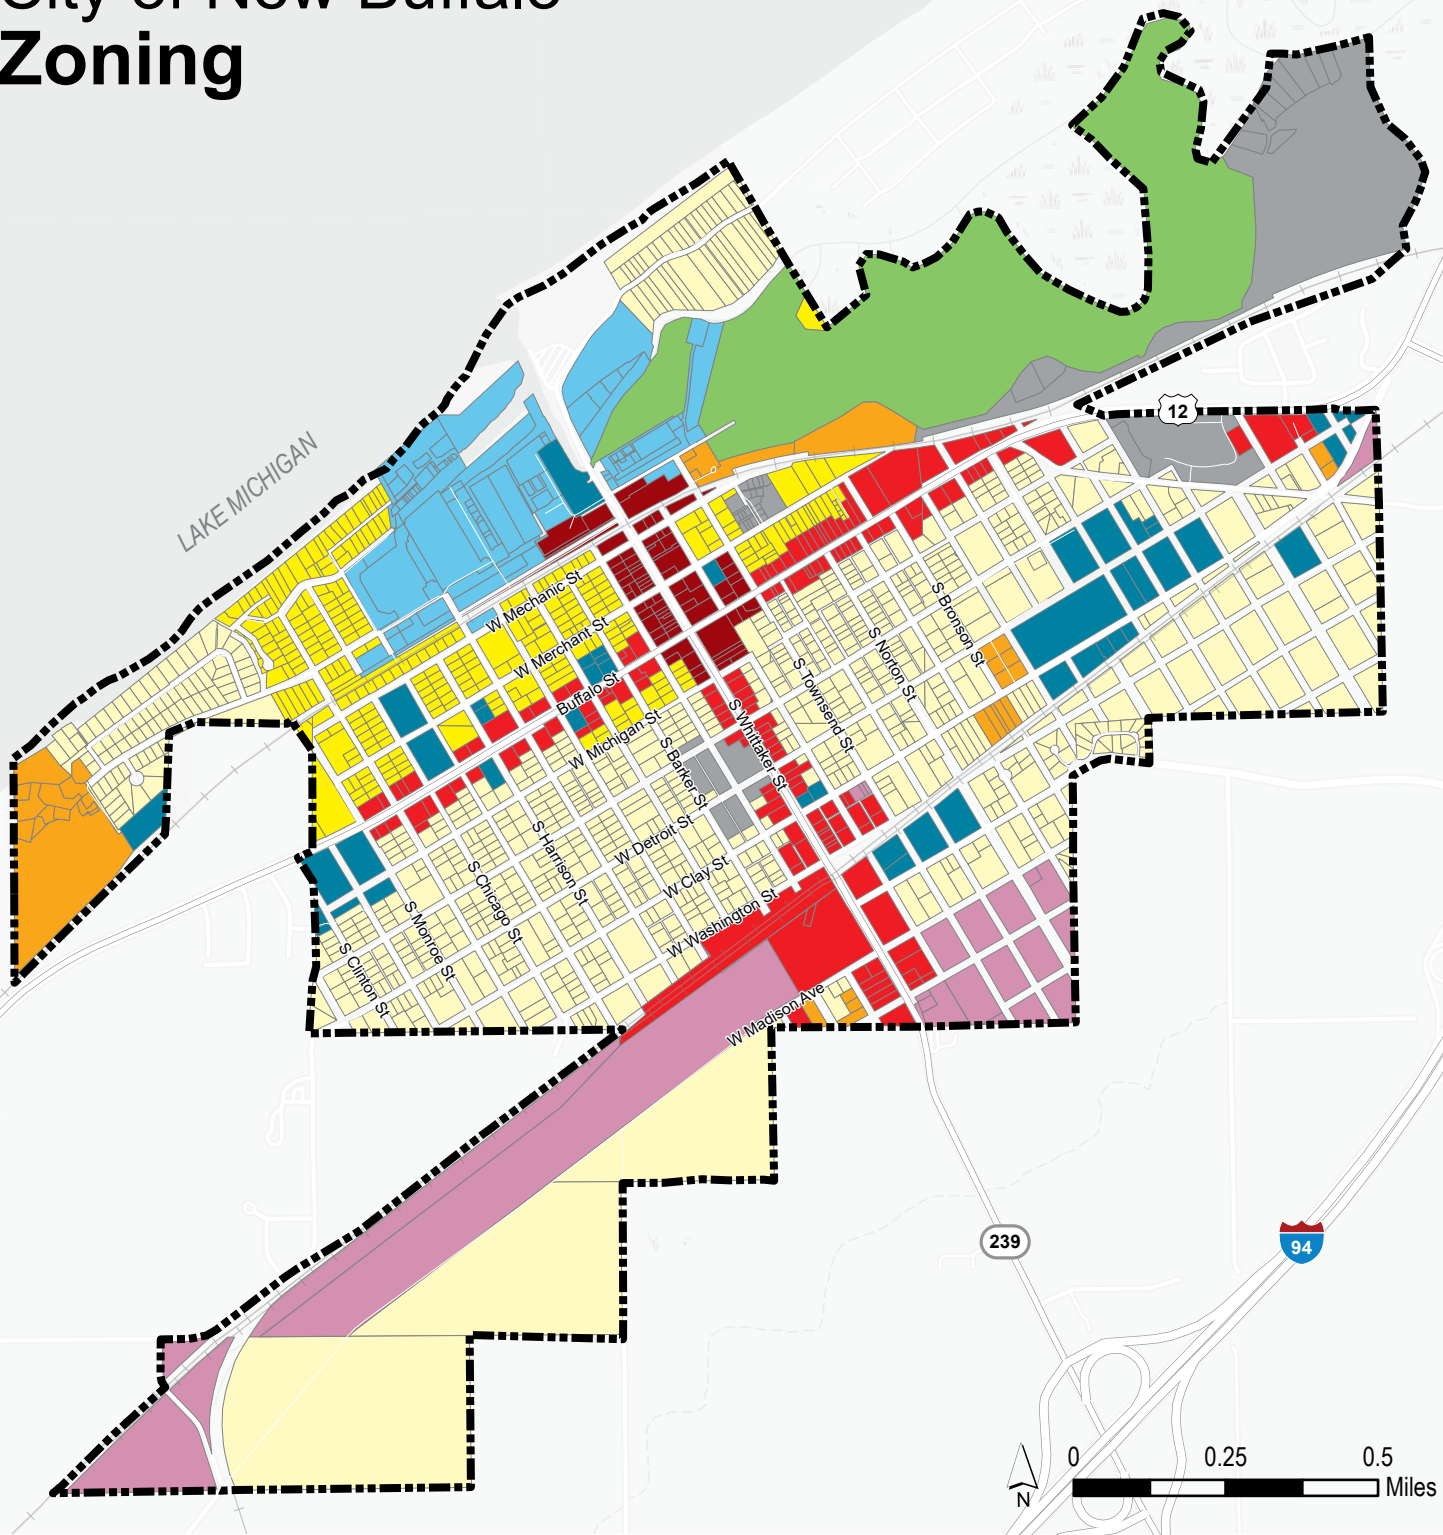

City of New Buffalo Zoning

Zoning District

- | | |
|---|---|
| R-1 Single Family Residential District | BP Business Park District |
| R-2 Lakefront Residential District | PD-L Planned Development Legacy District |
| R-3 High Density Residential District | NCD Nature Conservation District |
| CBD Central Business District | WM Waterfront Marina District |
| GCD General Commercial District | PSP Public/Semi-Public District |