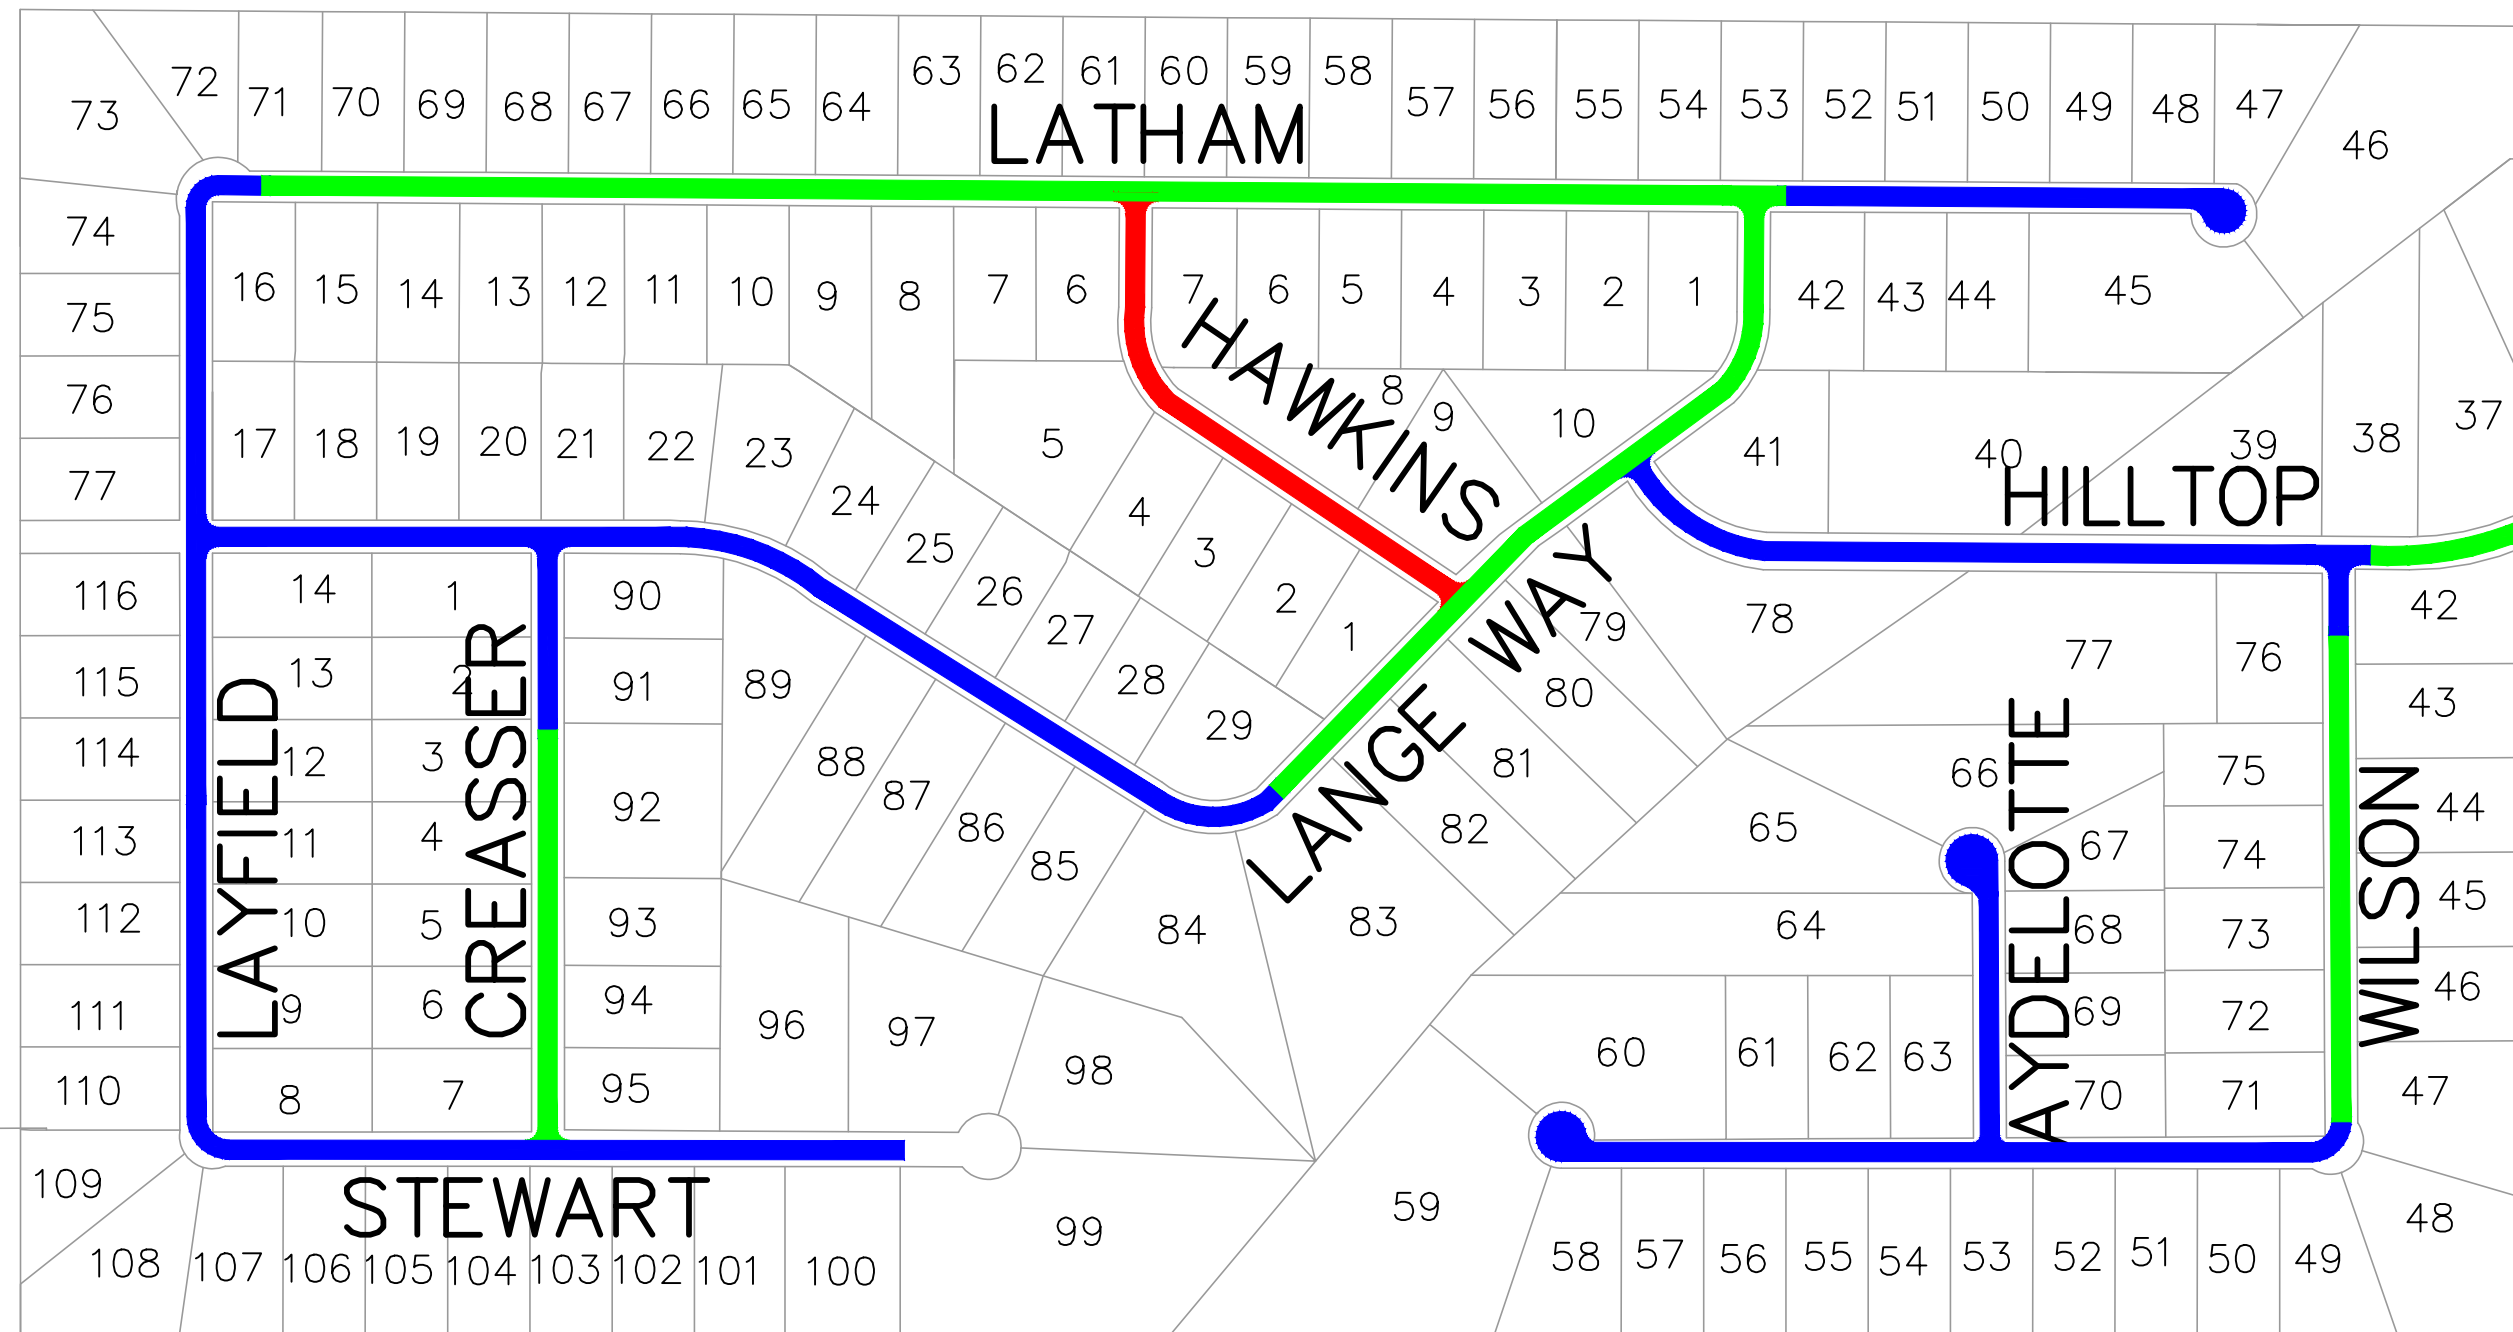

- █ FULL RECONSTRUCTION
- █ MILL AND REWORK BASE
- █ SEAT COAT/POTHOLES
- █ PROJECTED MAINTENANCE

FM 2264