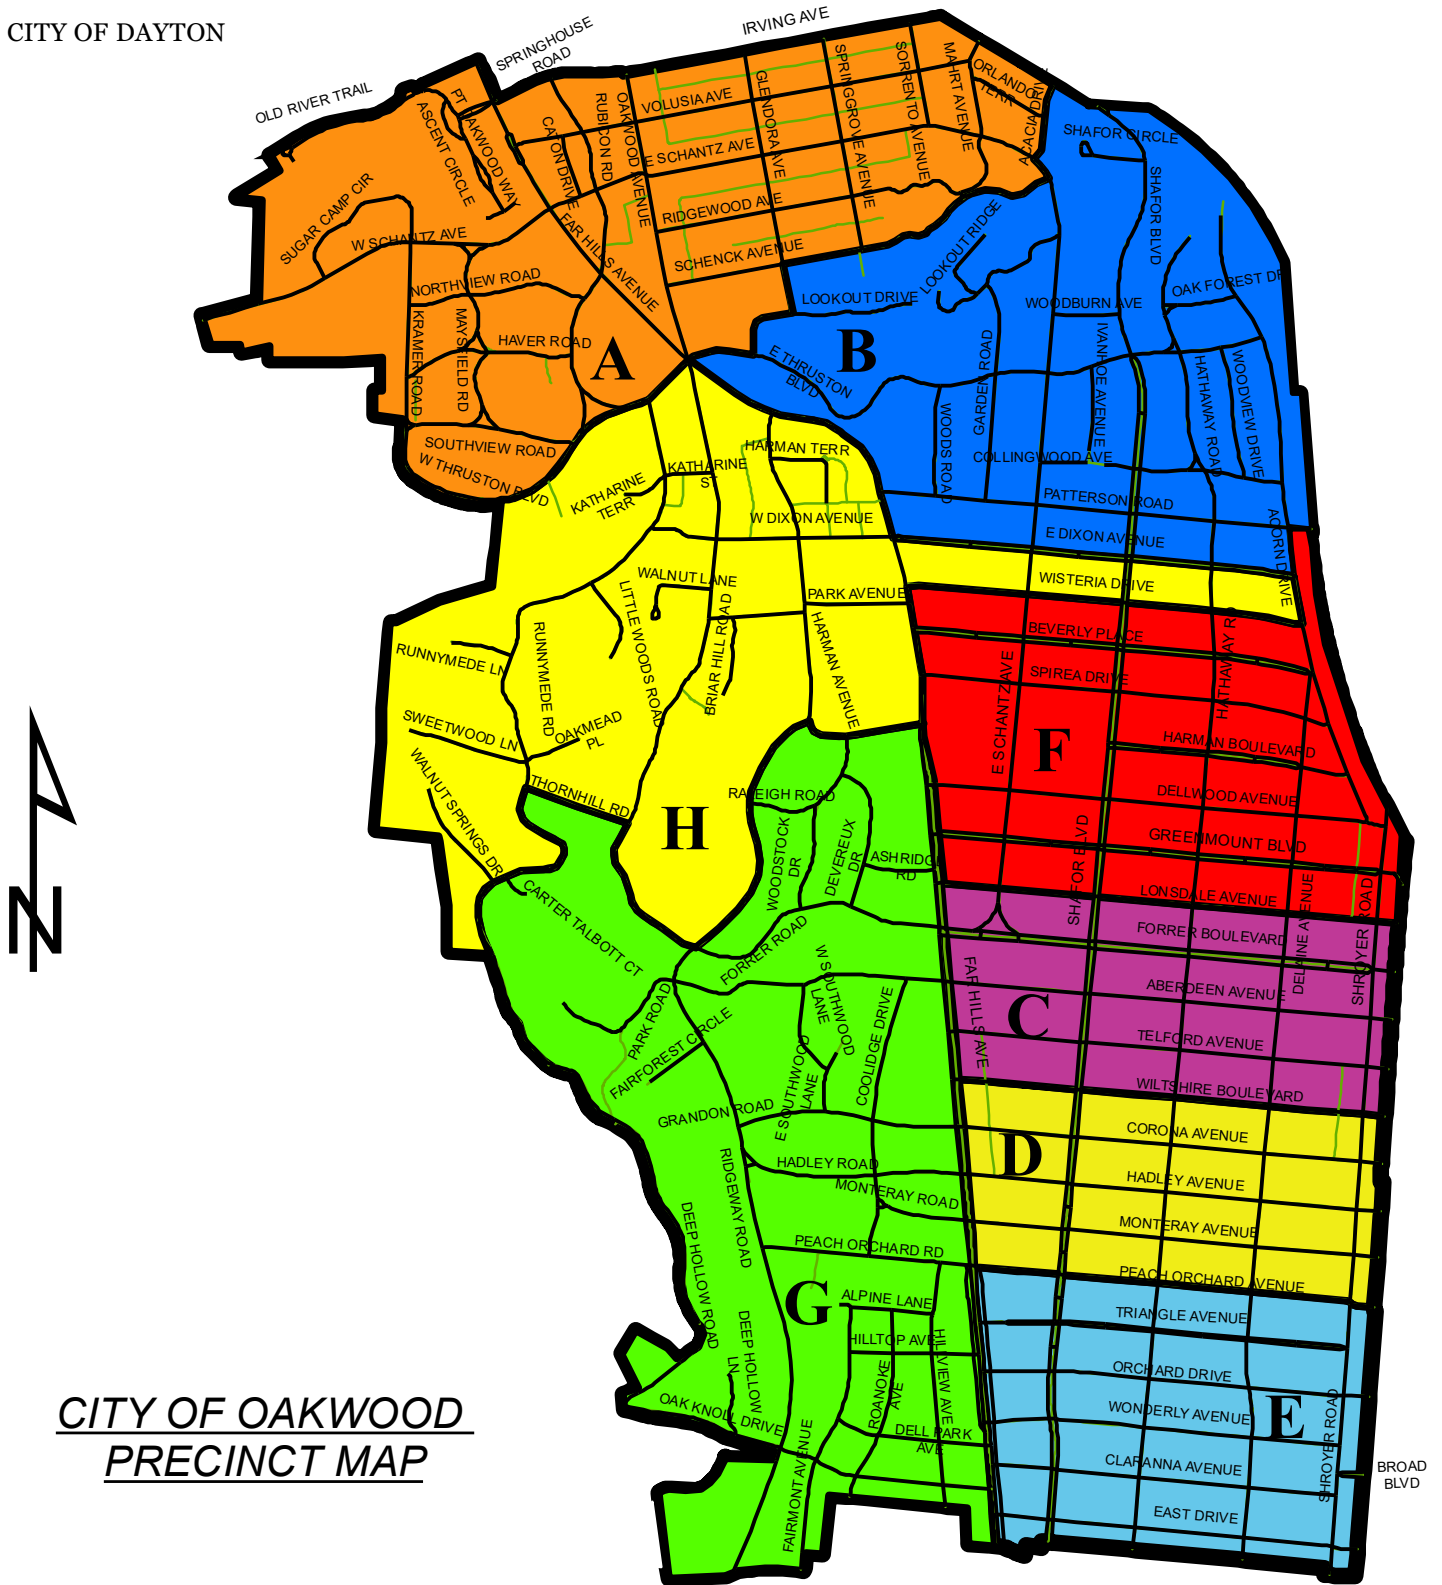

# CITY OF OAKWOOD PRECINCT MAP

CITY OF DAYTON

CITY OF OAKWOOD  
PRECINCT MAP

To find your polling location, use the clickable link below:

[MONTGOMERY COUNTY BOARD OF ELECTIONS POLL FINDER](#)

CITY OF KETTERING