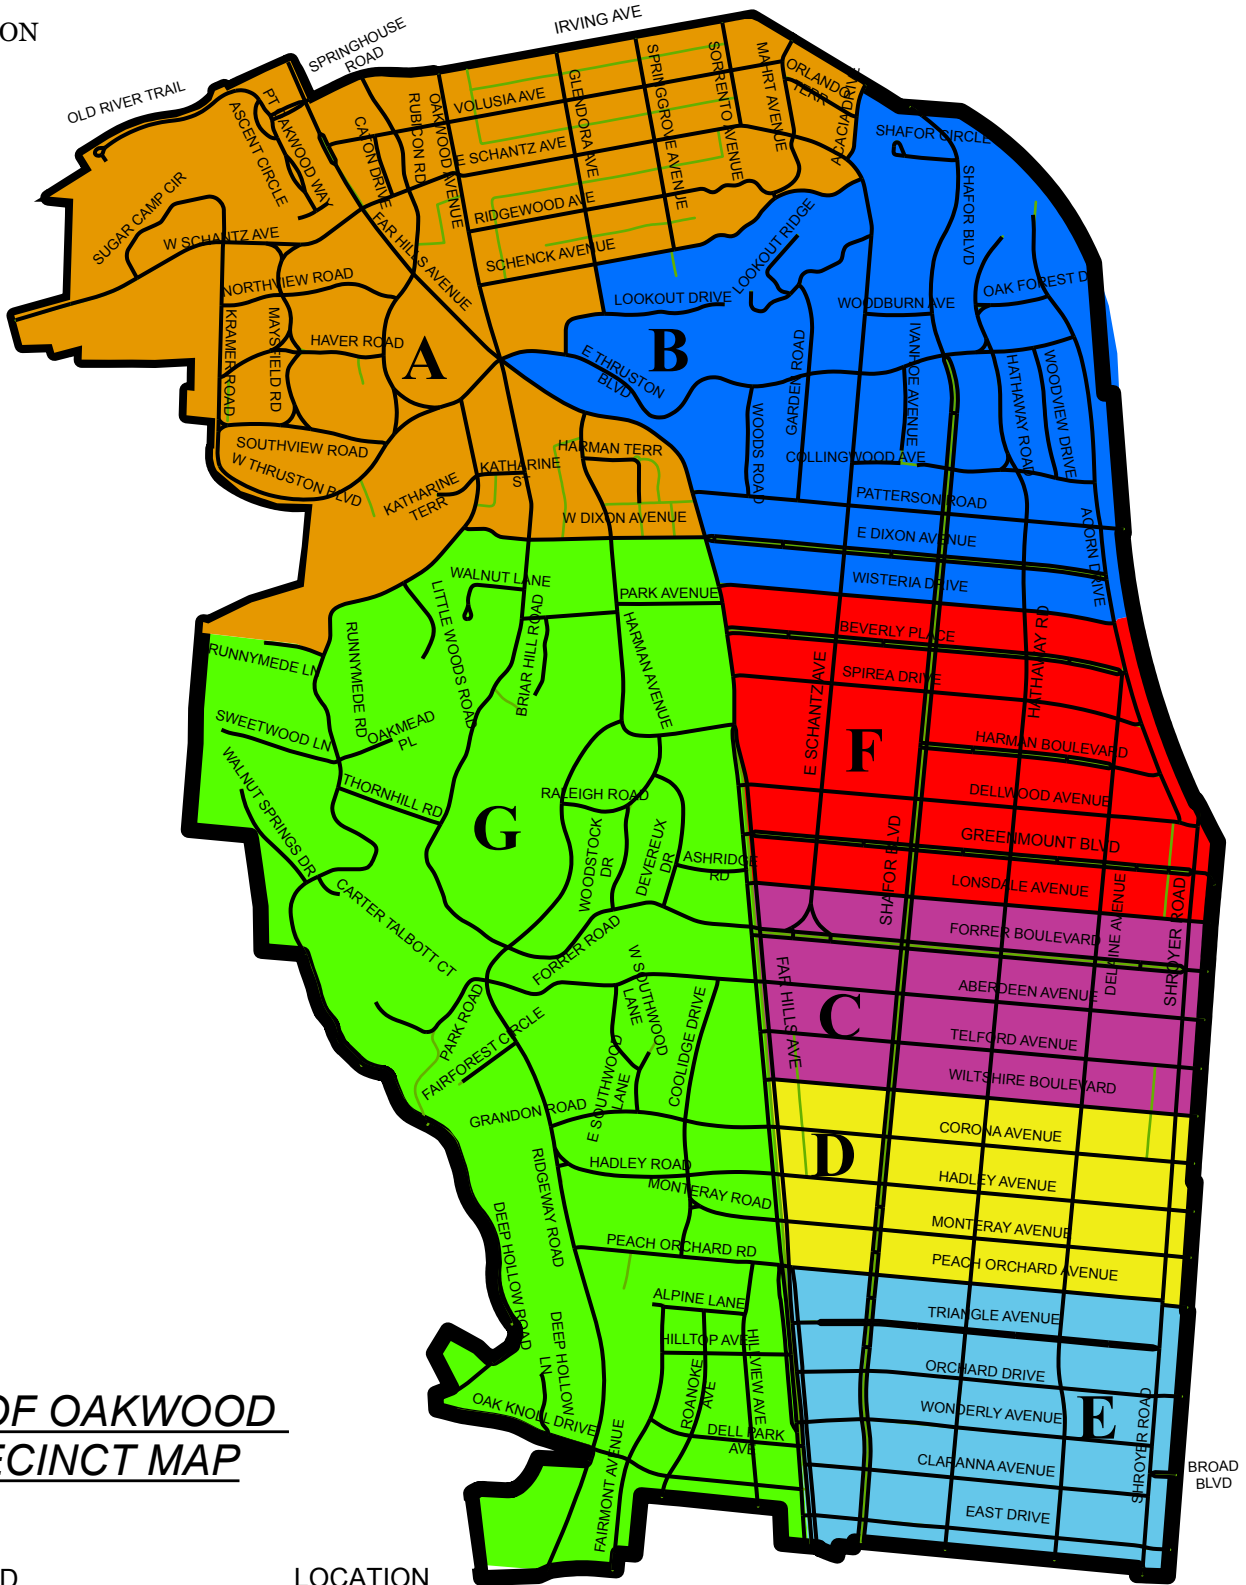

CITY OF OAKWOOD PRECINCT MAP

CITY OF DAYTON

CITY OF OAKWOOD PRECINCT MAP

PRECINCT ID	LOCATION
A	OAKWOOD COMMUNITY CENTER 105 PATTERSON RD.
B	OAKWOOD COMMUNITY CENTER 105 PATTERSON RD.
C	EDWIN D. SMITH SCHOOL 1701 SHAFOR BLVD.
D	EDWIN D. SMITH SCHOOL 1701 SHAFOR BLVD.
E	KETTERING FAIRMONT HIGH SCHOOL 3301 SHROYER RD.
F	EDWIN D. SMITH SCHOOL 1701 SHAFOR BLVD.
G	OAKWOOD CITY BUILDING 30 PARK AVE.

CITY OF KETTERING