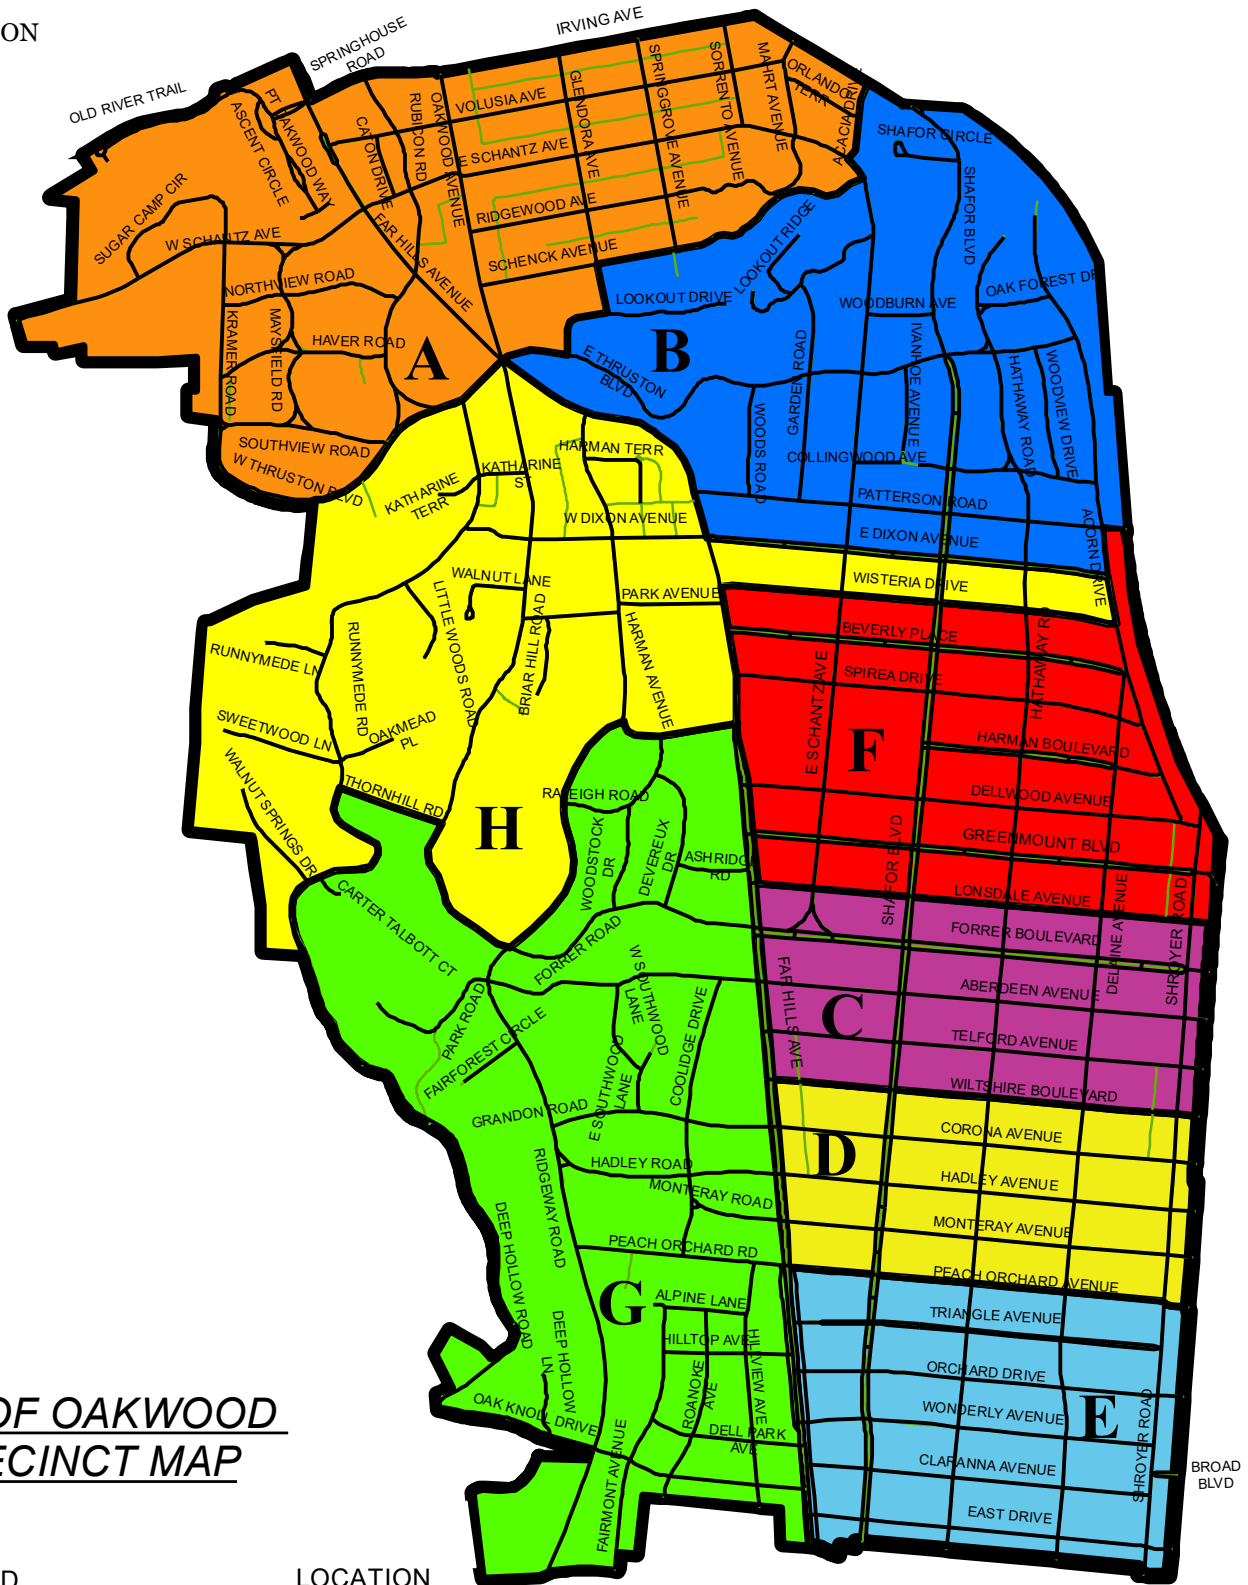

CITY OF OAKWOOD PRECINCT MAP

CITY OF DAYTON

CITY OF OAKWOOD PRECINCT MAP

PRECINCT ID

LOCATION

A	OAKWOOD COMMUNITY CENTER	105 PATTERSON RD.
B	OAKWOOD COMMUNITY CENTER	105 PATTERSON RD.
C	EDWIN D. SMITH SCHOOL	1701 SHAFOR BLVD.
D	EDWIN D. SMITH SCHOOL	1701 SHAFOR BLVD.
E	KETTERING FAIRMONT HIGH SCHOOL	3301 SHROYER RD.
F	EDWIN D. SMITH SCHOOL	1701 SHAFOR BLVD.
G	OAKWOOD CITY BUILDING	30 PARK AVE.
H	OAKWOOD CITY BUILDING	30 PARK AVE.

CITY OF KETTERING