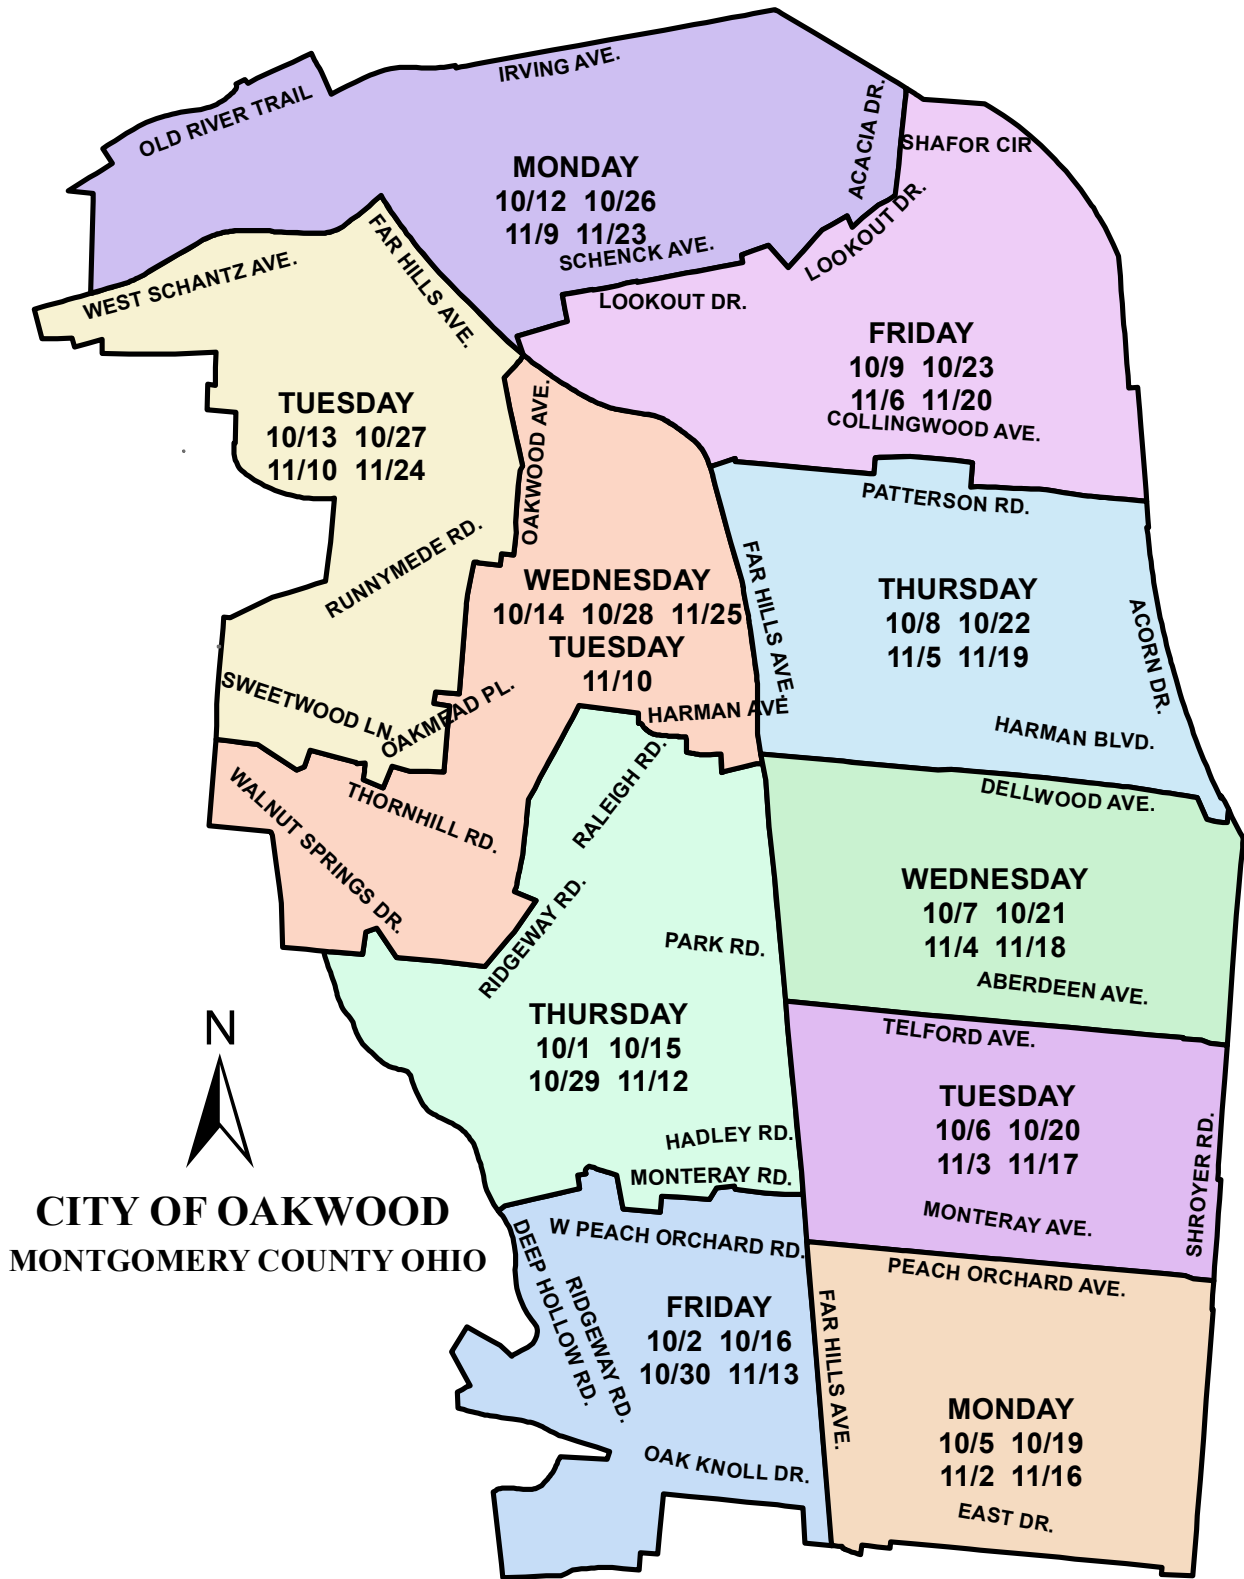

LEAF AND YARD DEBRIS PICKUP SCHEDULE

OCTOBER & NOVEMBER 2020

FAR HILLS AVE. WILL BE PICKED UP ON: 10/1, 10/15, 10/29, 11/12
SHROYER RD. WILL BE PICKED UP ON: 10/8, 10/22, 11/5, 11/19