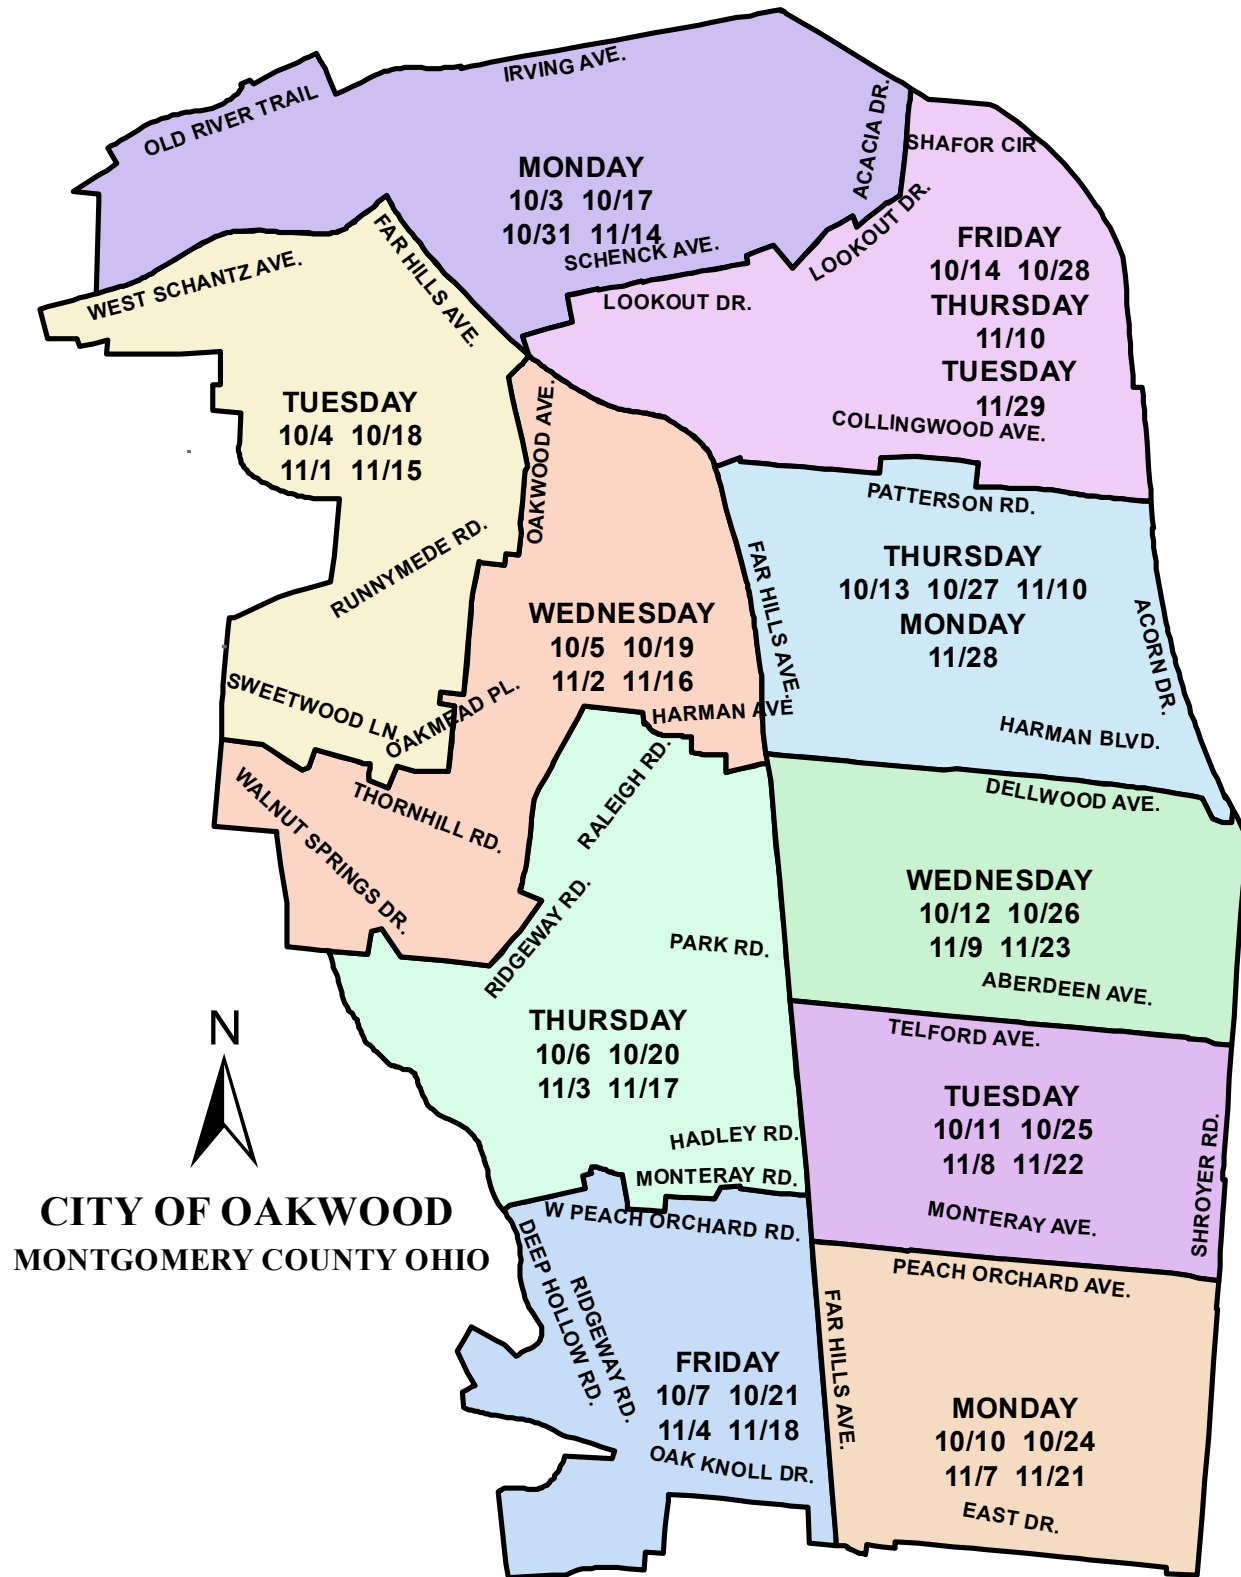

LEAF AND YARD DEBRIS PICKUP SCHEDULE

OCTOBER & NOVEMBER 2022

FAR HILLS AVE. WILL BE PICKED UP ON: 10/6, 10/20, 11/3, 11/17
SHROYER RD. WILL BE PICKED UP ON: 10/13, 10/27, 11/10, 11/28