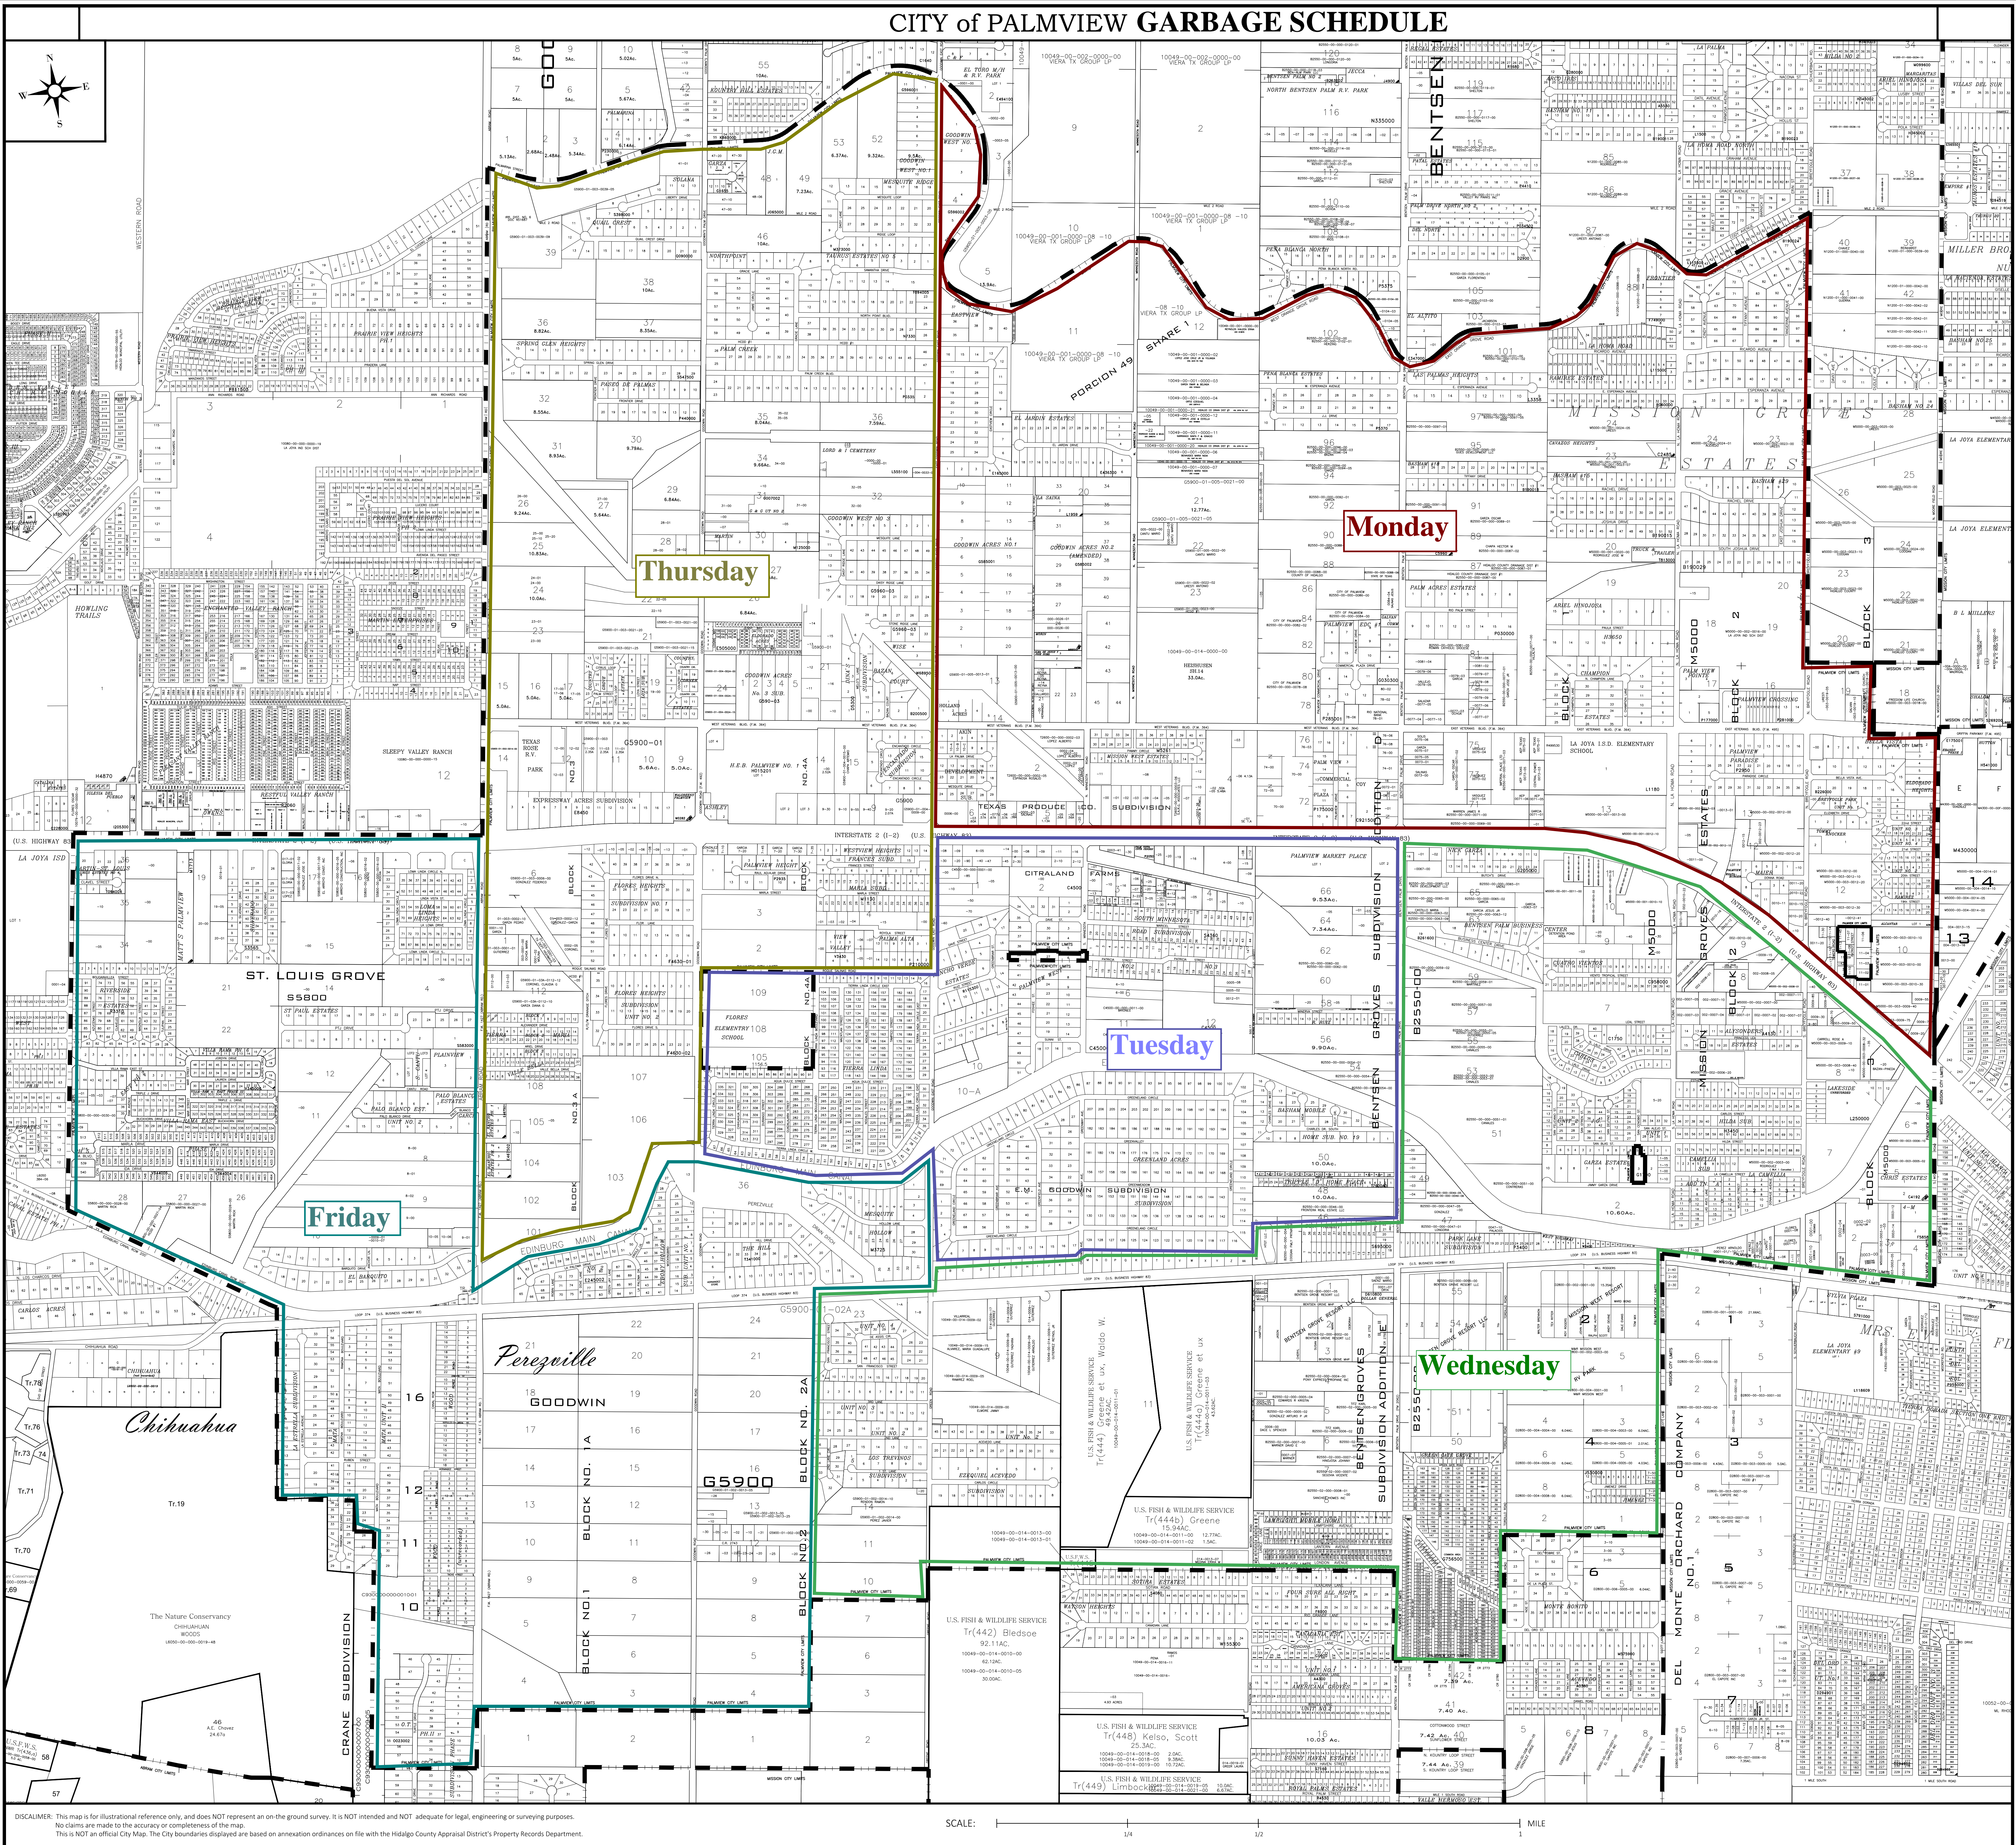

CITY of PALMVIEW GARBAGE SCHEDULE

SCALE: 1/4 1/2 1 MILE

CITY of PALMVIEW