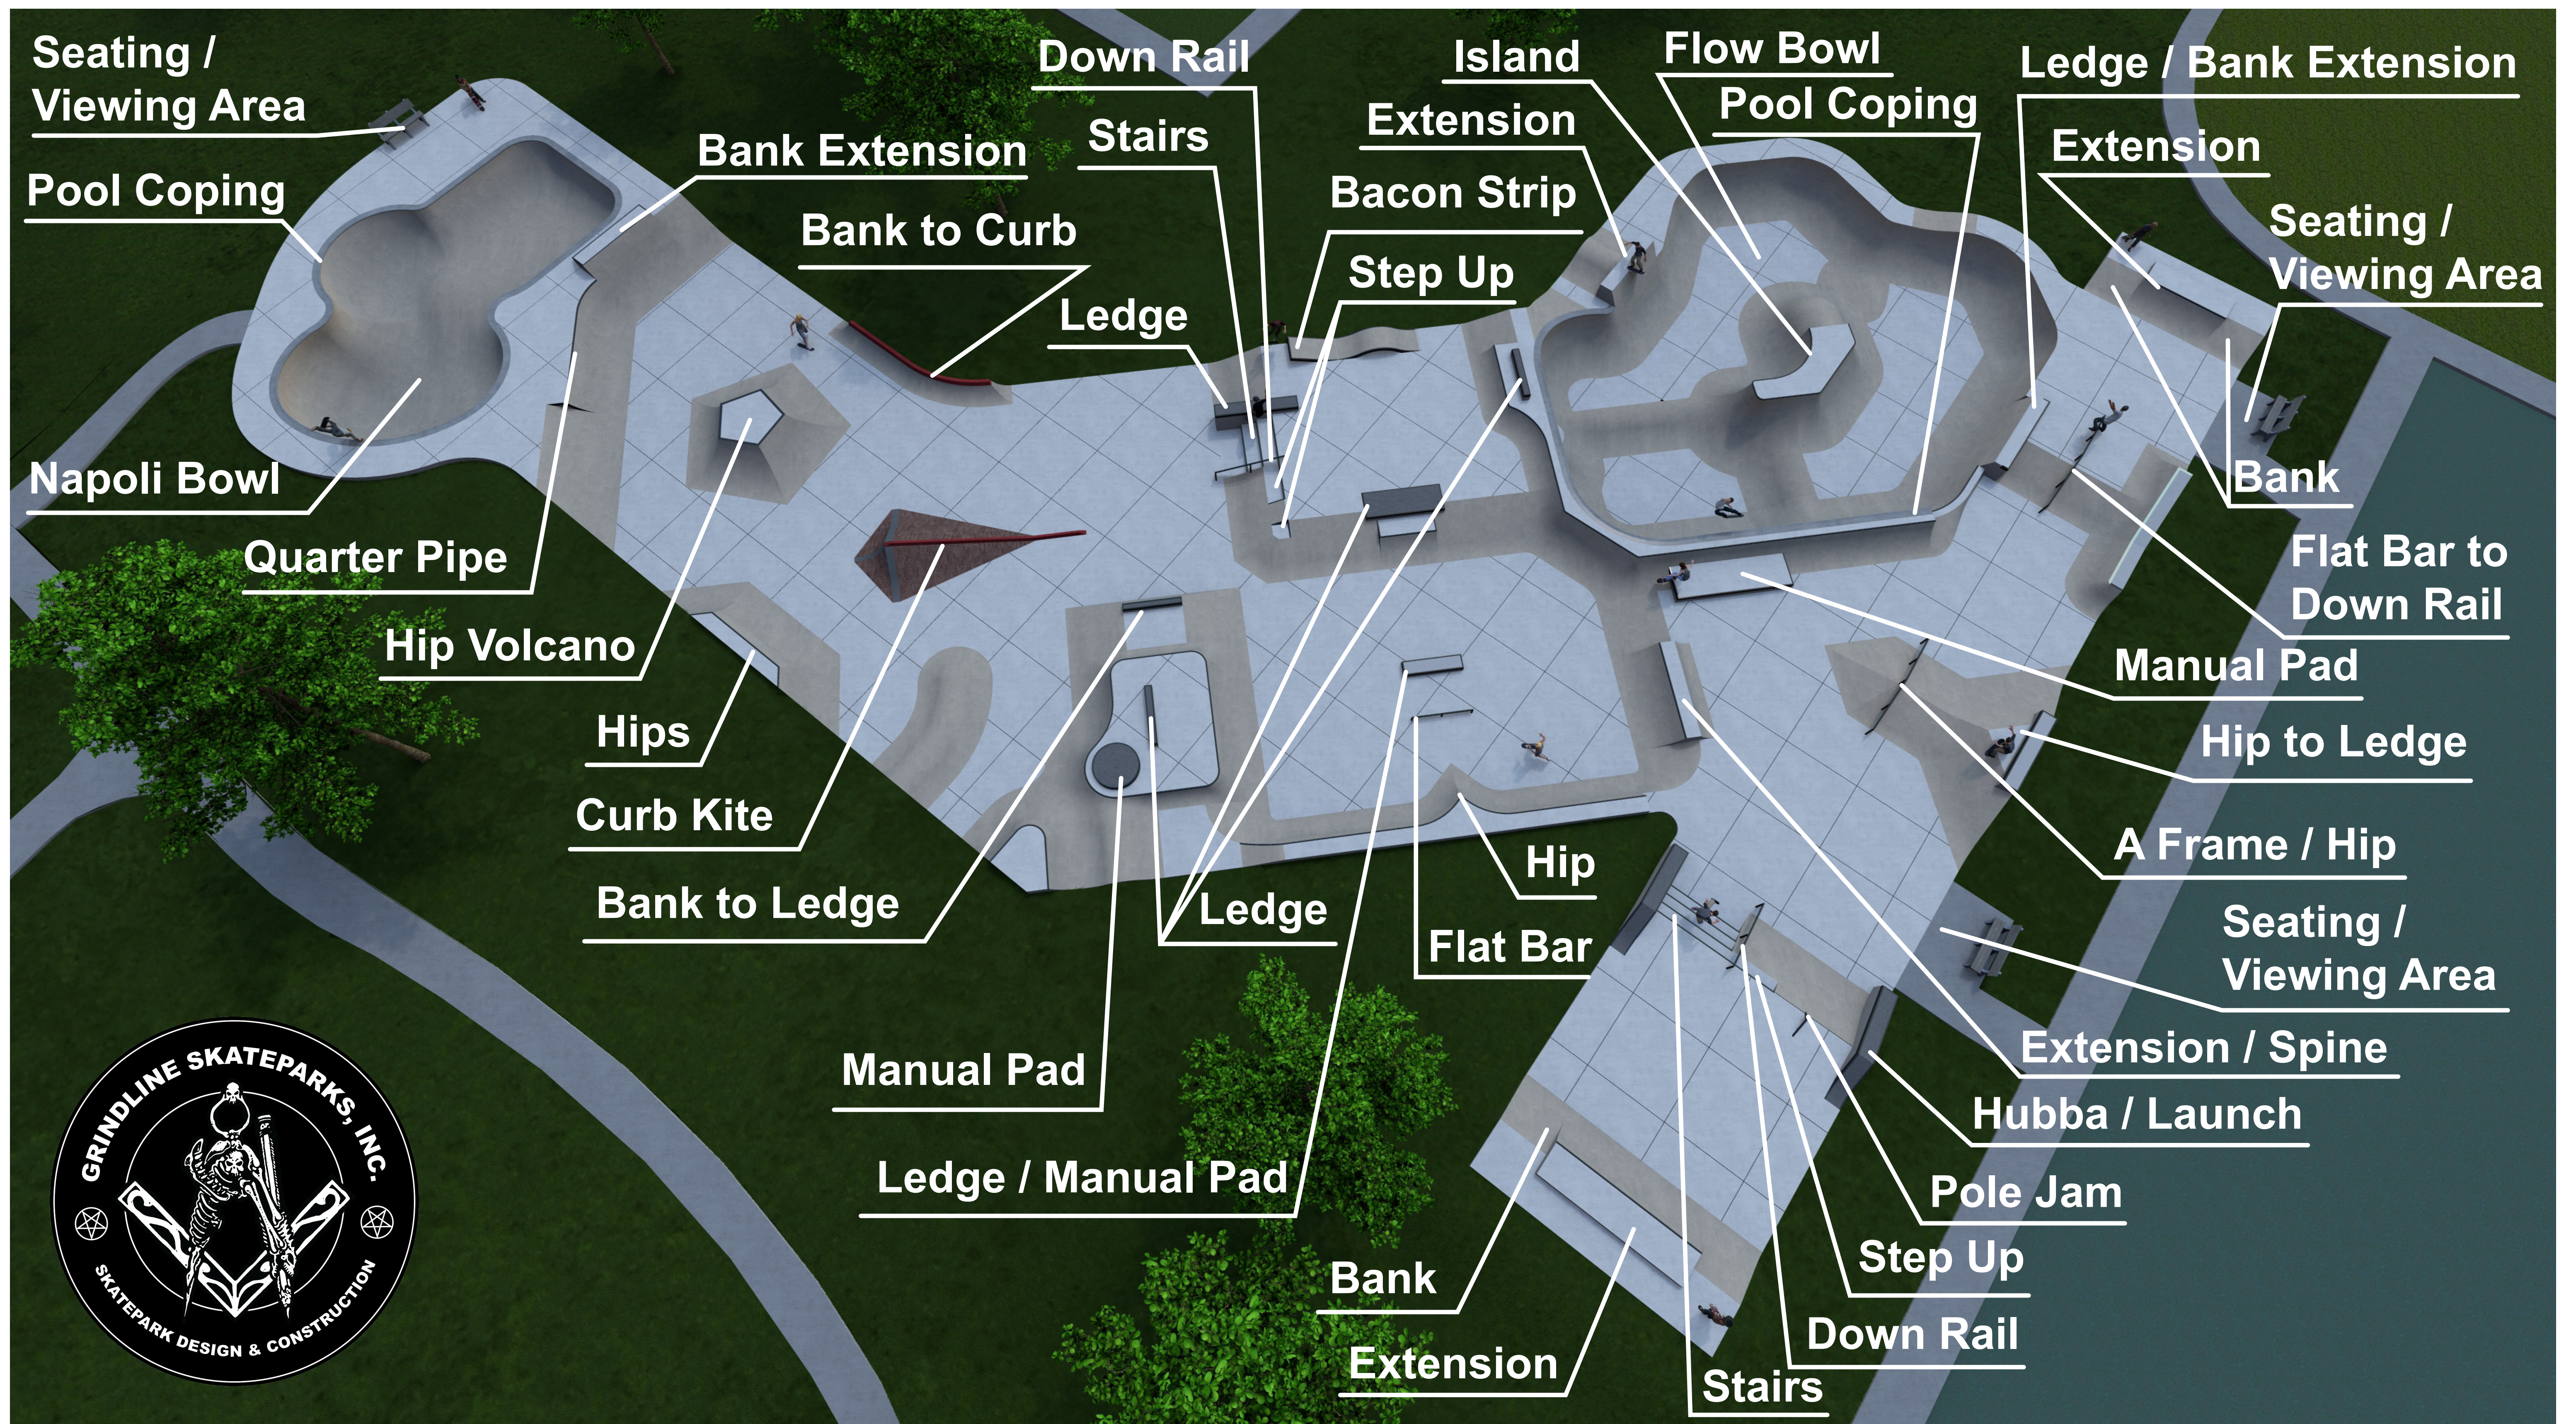

Phase 2

Phase 1

Lucchesi Park Skatepark Concept

Petaluma, CA

Lucchesi Park Skatepark Concept
PC081523 | August 15th, 2023
inform@grindline.com | grindline.com

Lucchesi Park Skatepark Concept

Petaluma, CA

Lucchesi Park Skatepark Concept