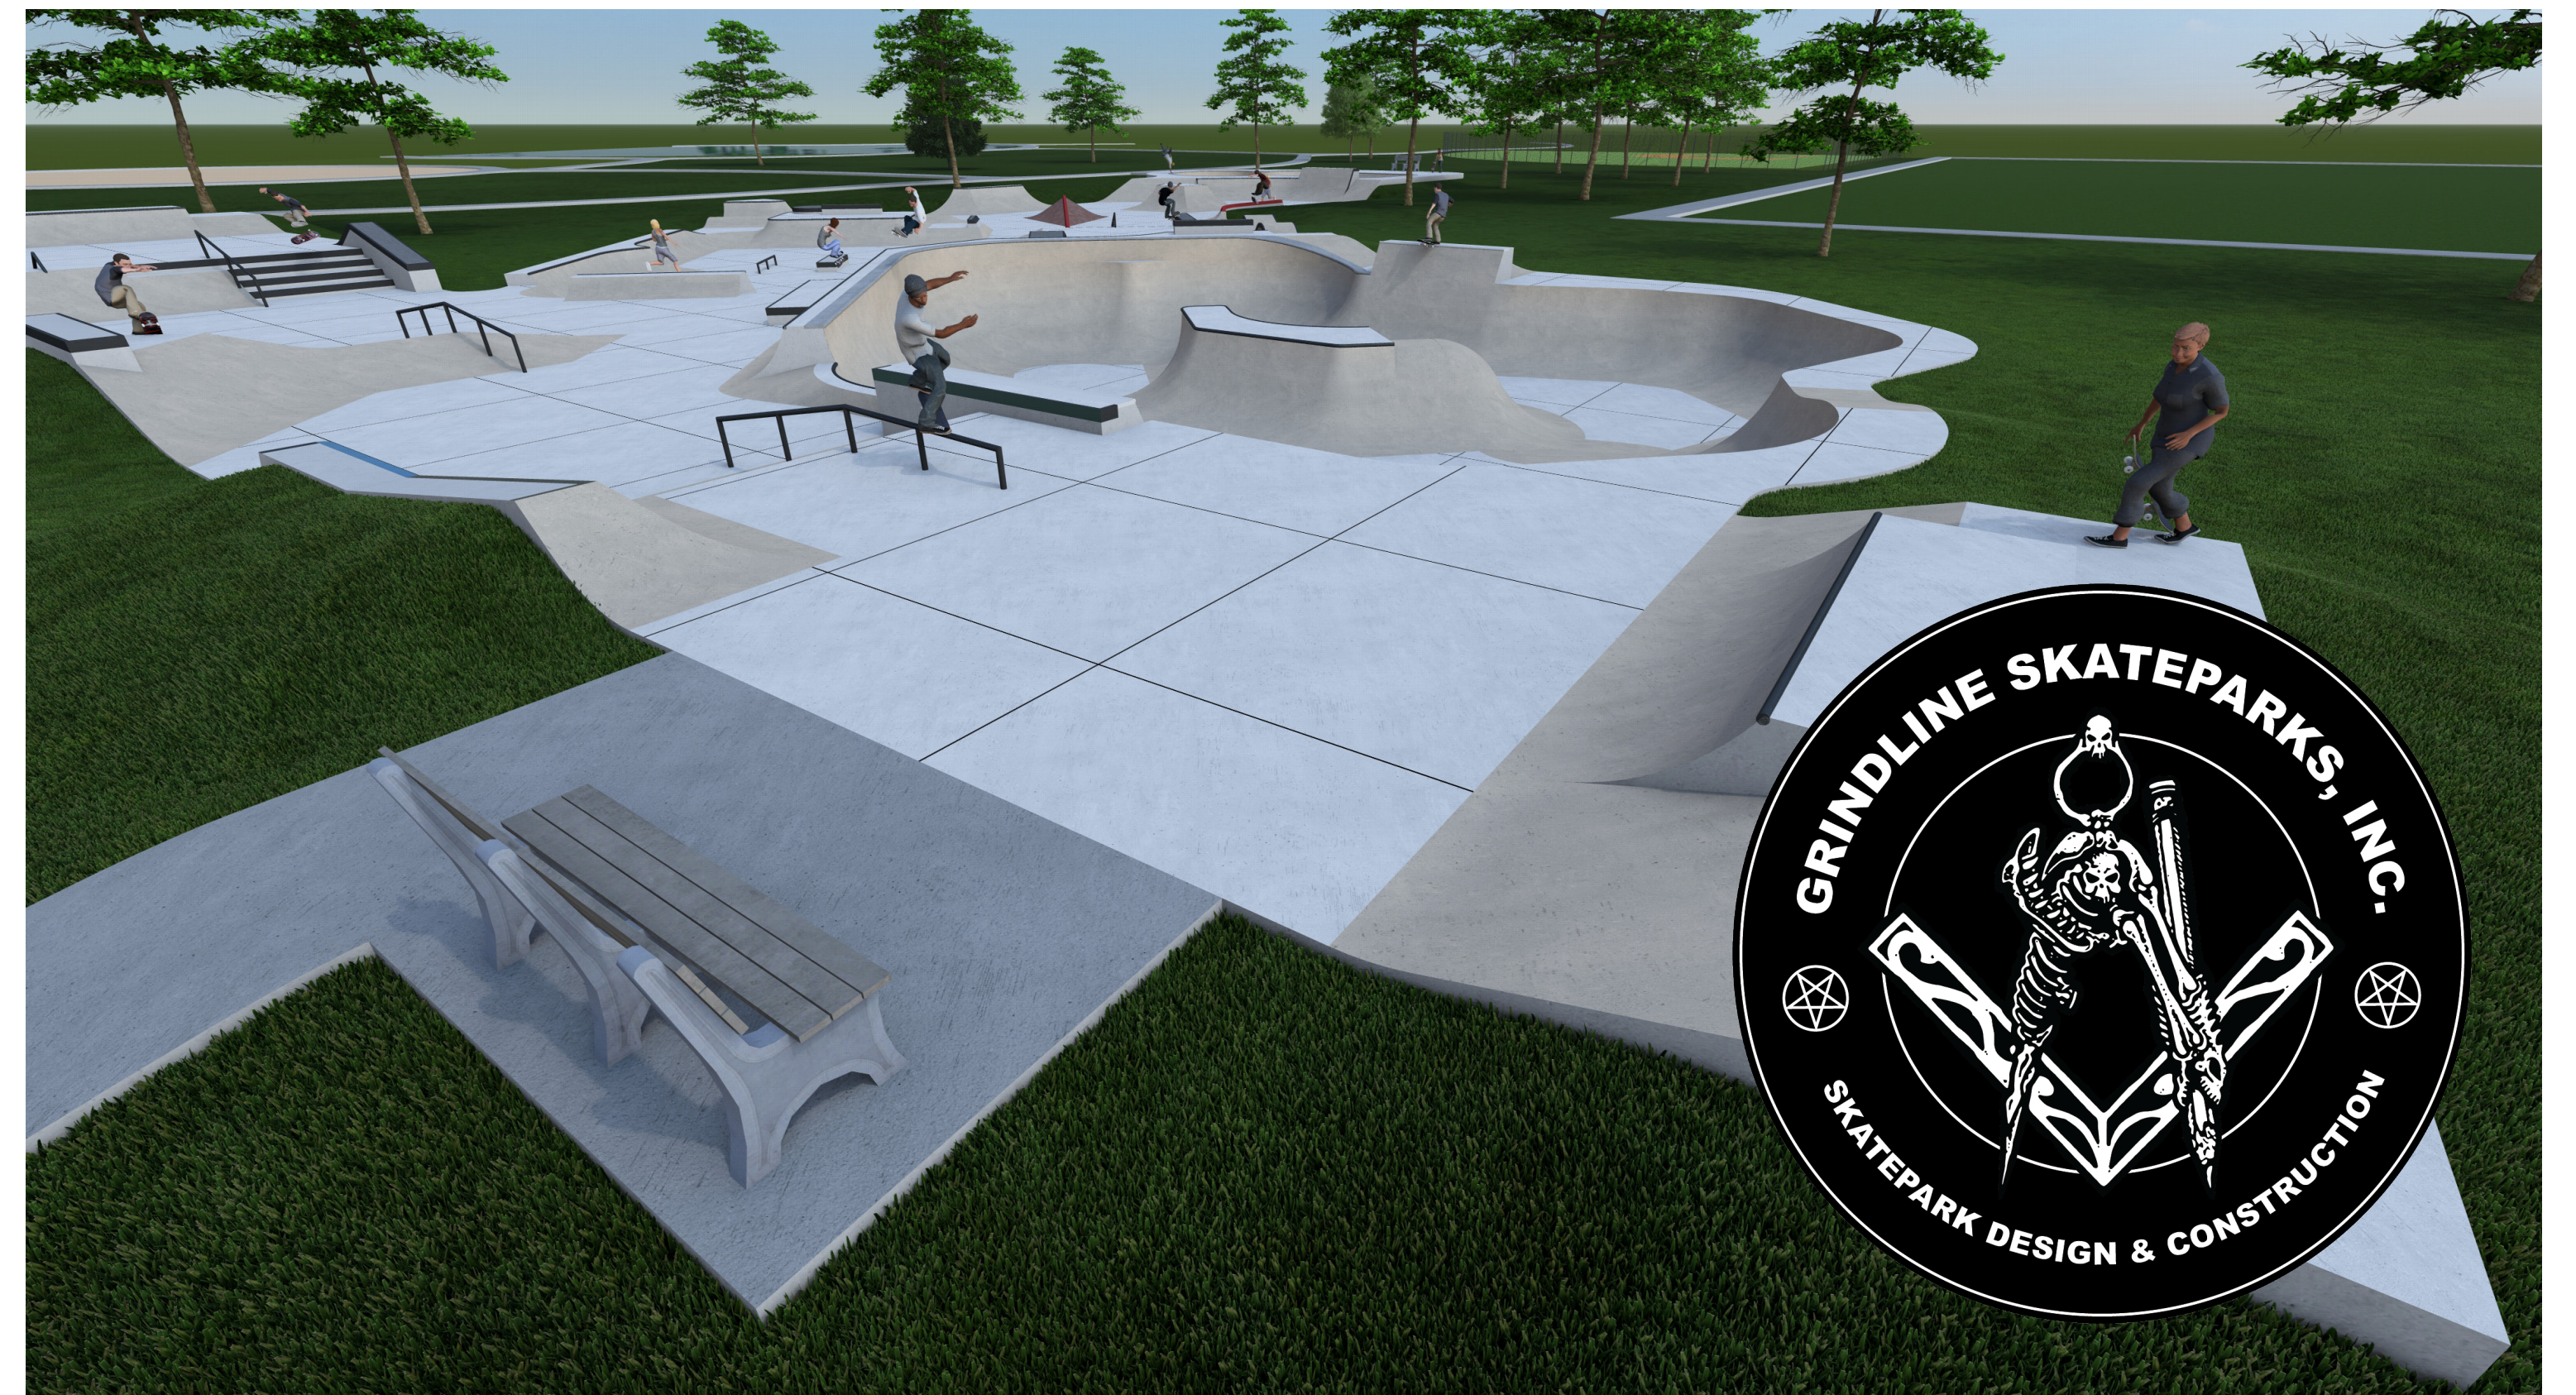

Lucchesi Park Skatepark Concept

Petaluma, CA

Lucchesi Park Skatepark Concept
PC081523 | August 15th, 2023
inform@grindline.com | grindline.com