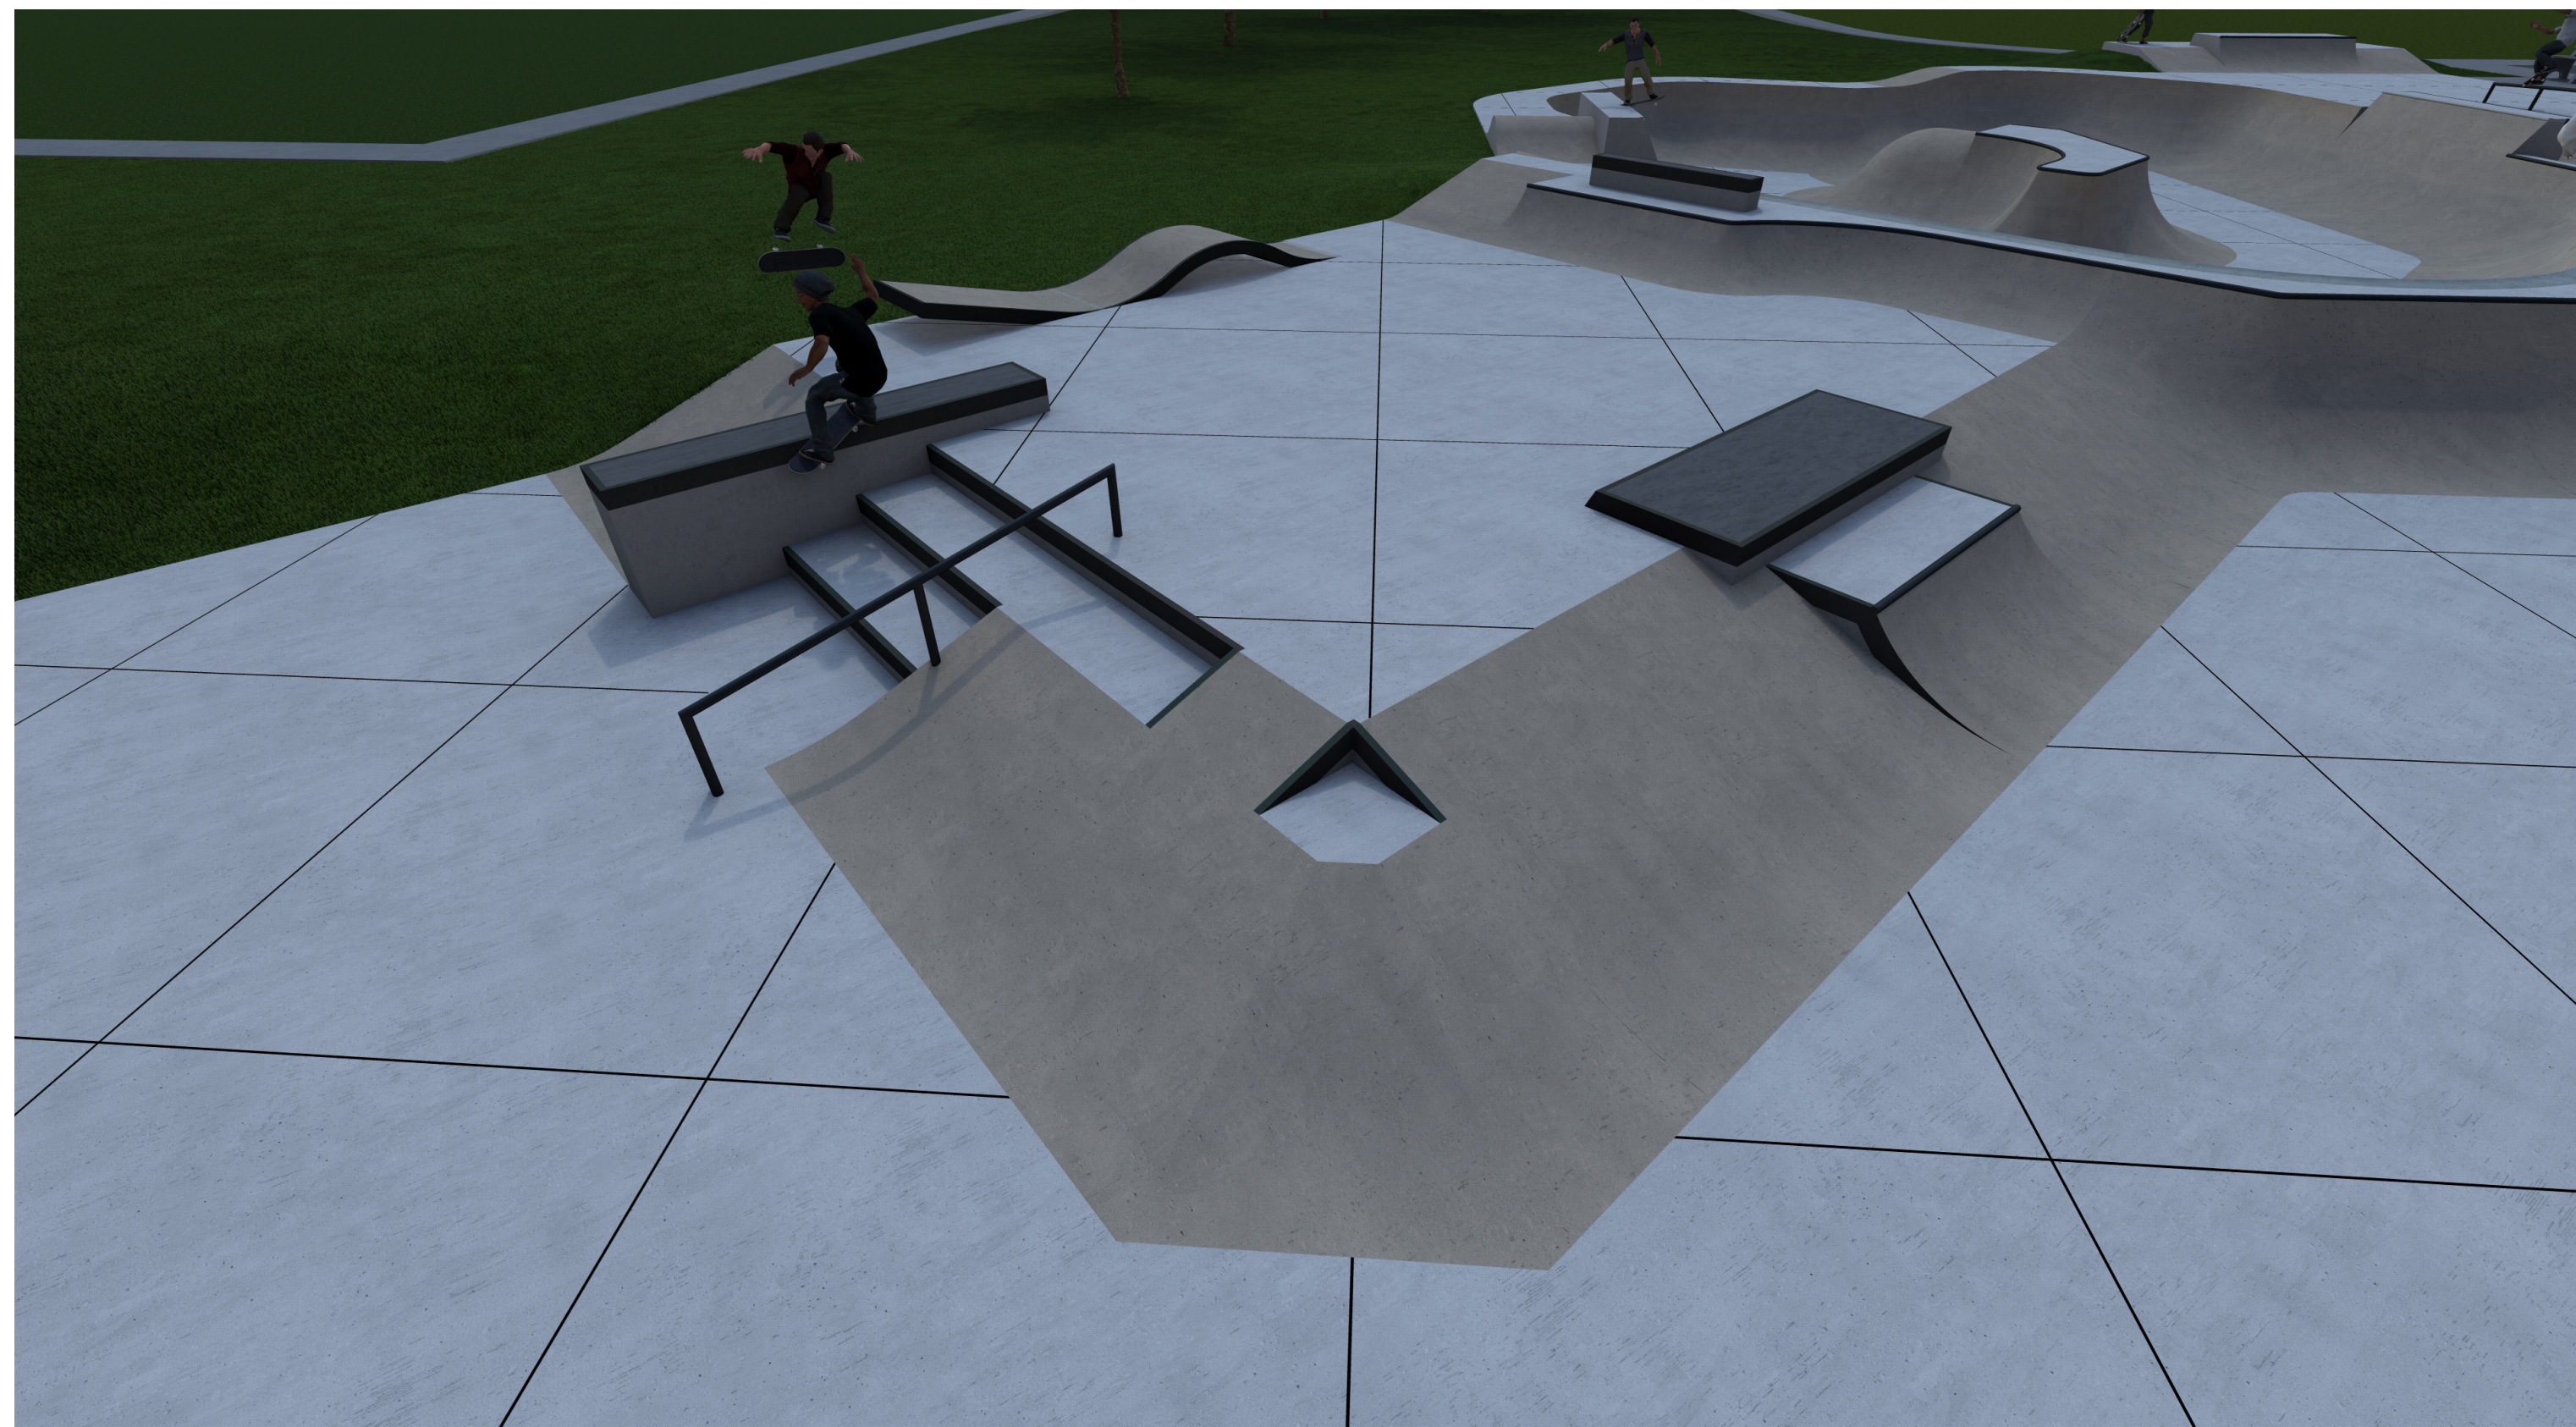

Lucchesi Park Skatepark Concept

Petaluma, CA

Lucchesi Park Skatepark Concept
PC081523 | August 15th, 2023
inform@grindline.com | grindline.com