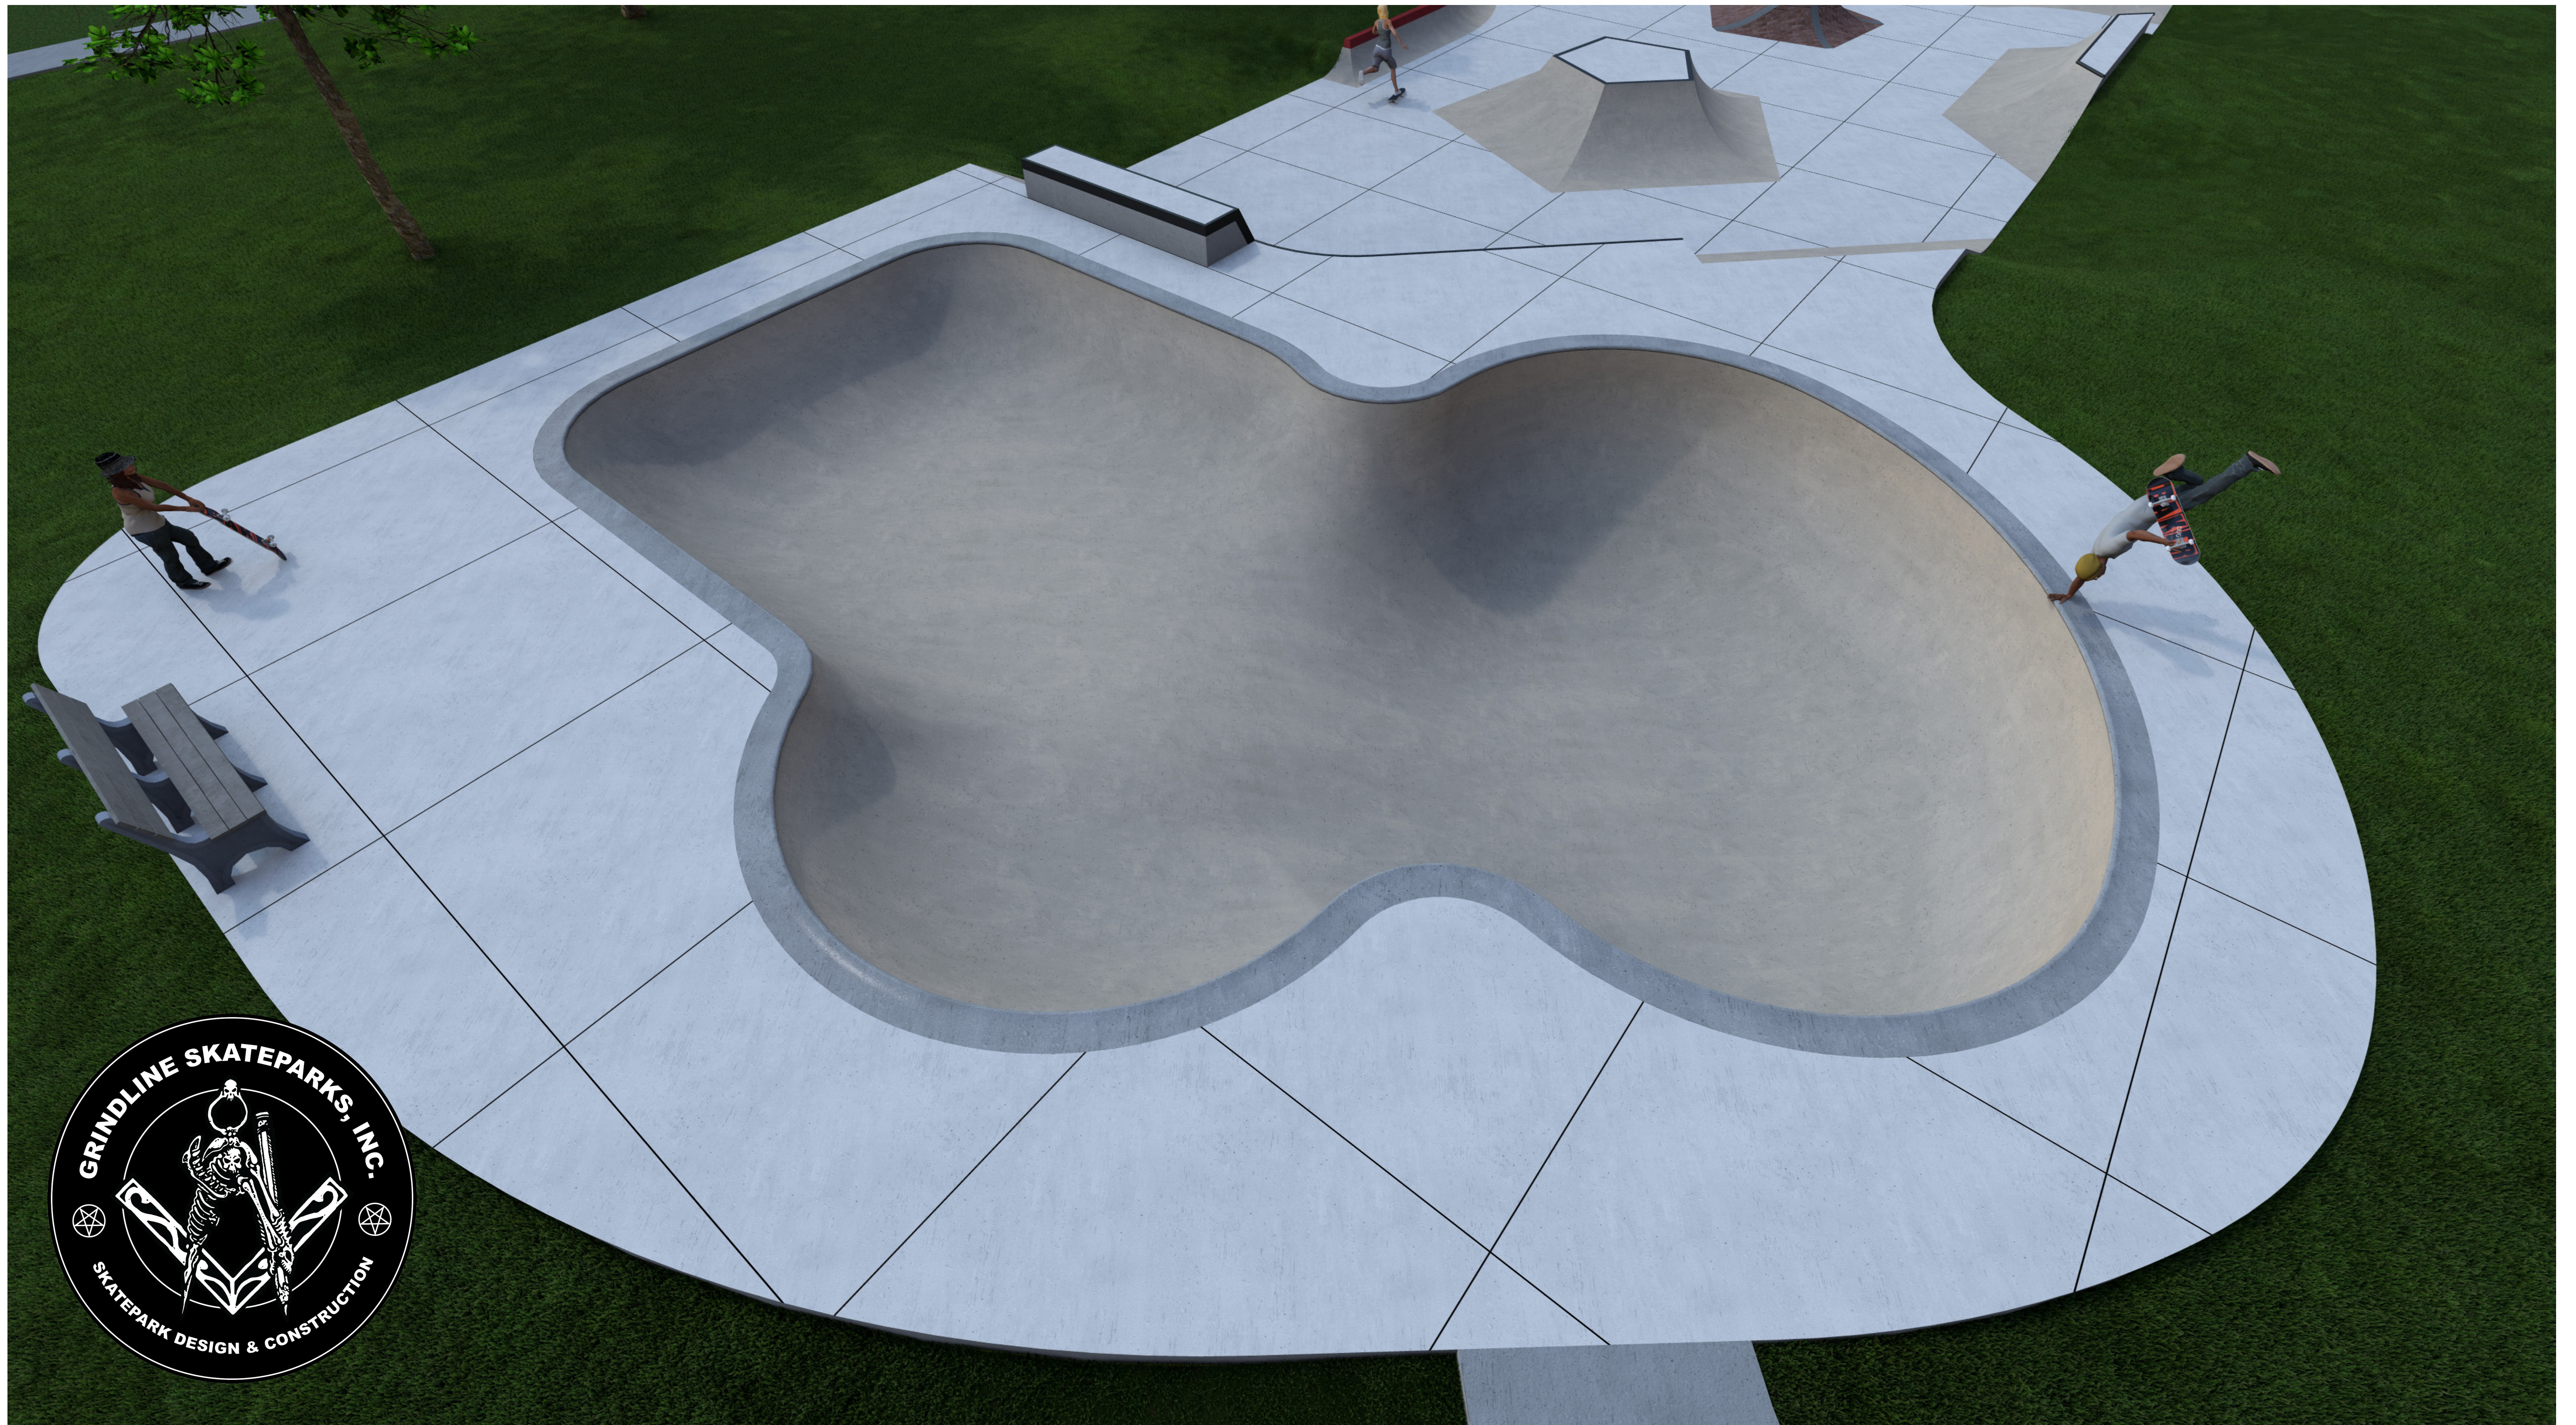

Lucchesi Park Skatepark Concept

Petaluma, CA

Lucchesi Park Skatepark Concept
PC081523 | August 15th, 2023
inform@grindline.com | grindline.com