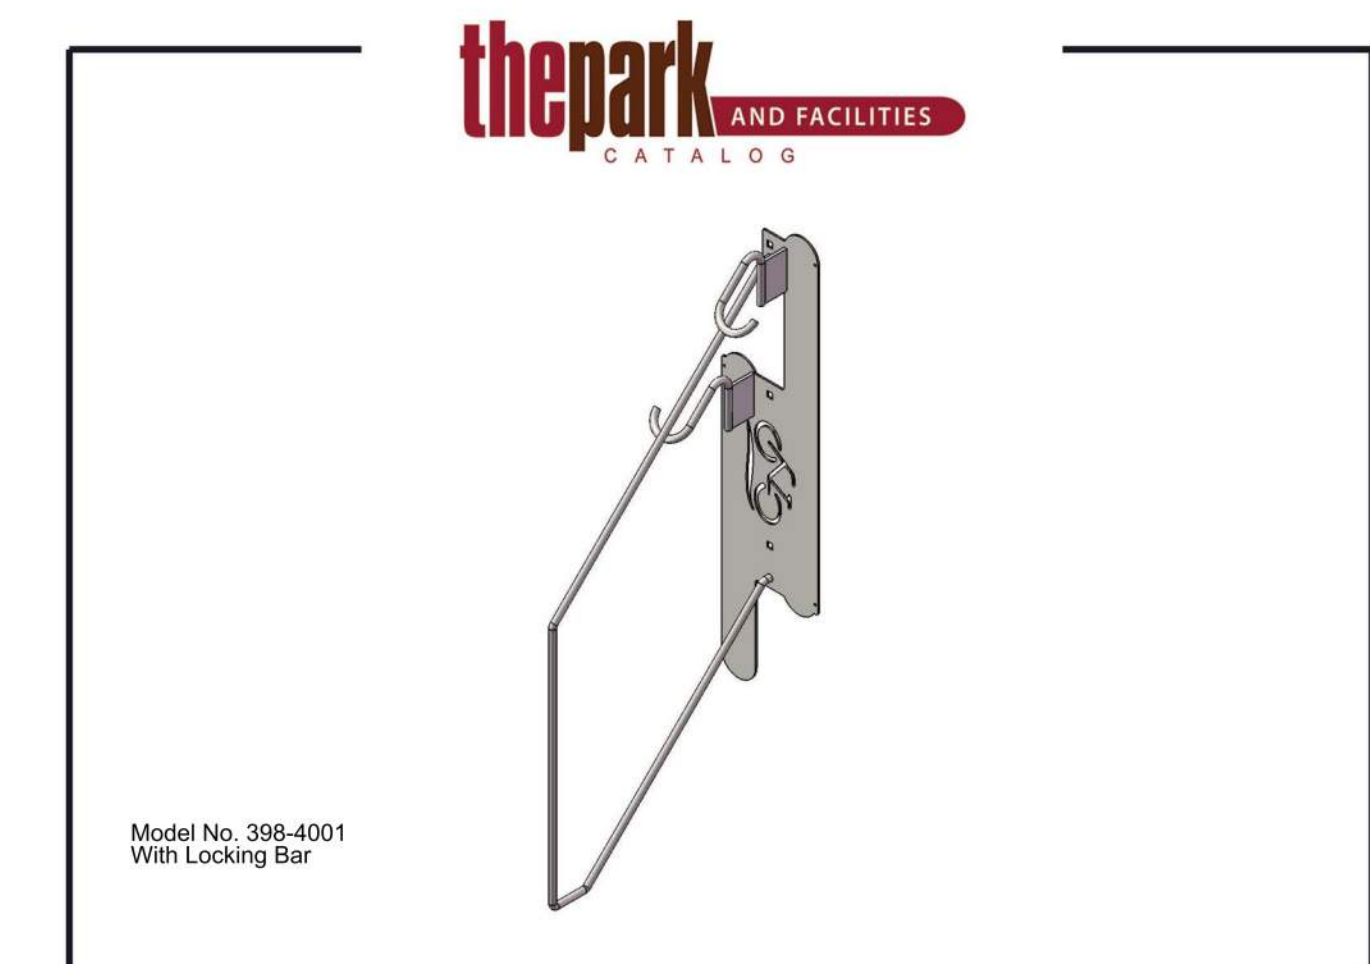

FRONT ELEVATION

RIGHT ELEVATION

REAR ELEVATION

LEFT ELEVATION

TRASH ENCLOSURE PLAN

BAJA PRE-FABRICATED SINGLE POST BACK TO BACK SOLAR CARPORTS COVERS TWO SINGLE ROWS

BAJA PRE-FABRICATED DOUBLE POST OR FULL CANTILEVER OFFSET TAPERED SOLAR CARPORTS COVERS ONE SINGLE ROWS

WALL MOUNT BIKE RACK FOR INDOOR BIKE STORAGE (OR SIMILAR)

BRONZE (OR SIMILAR)

MILGARD STYLE LINE SERIES VINYL WINDOW- SINGLE HUNG (OR SIMILAR)