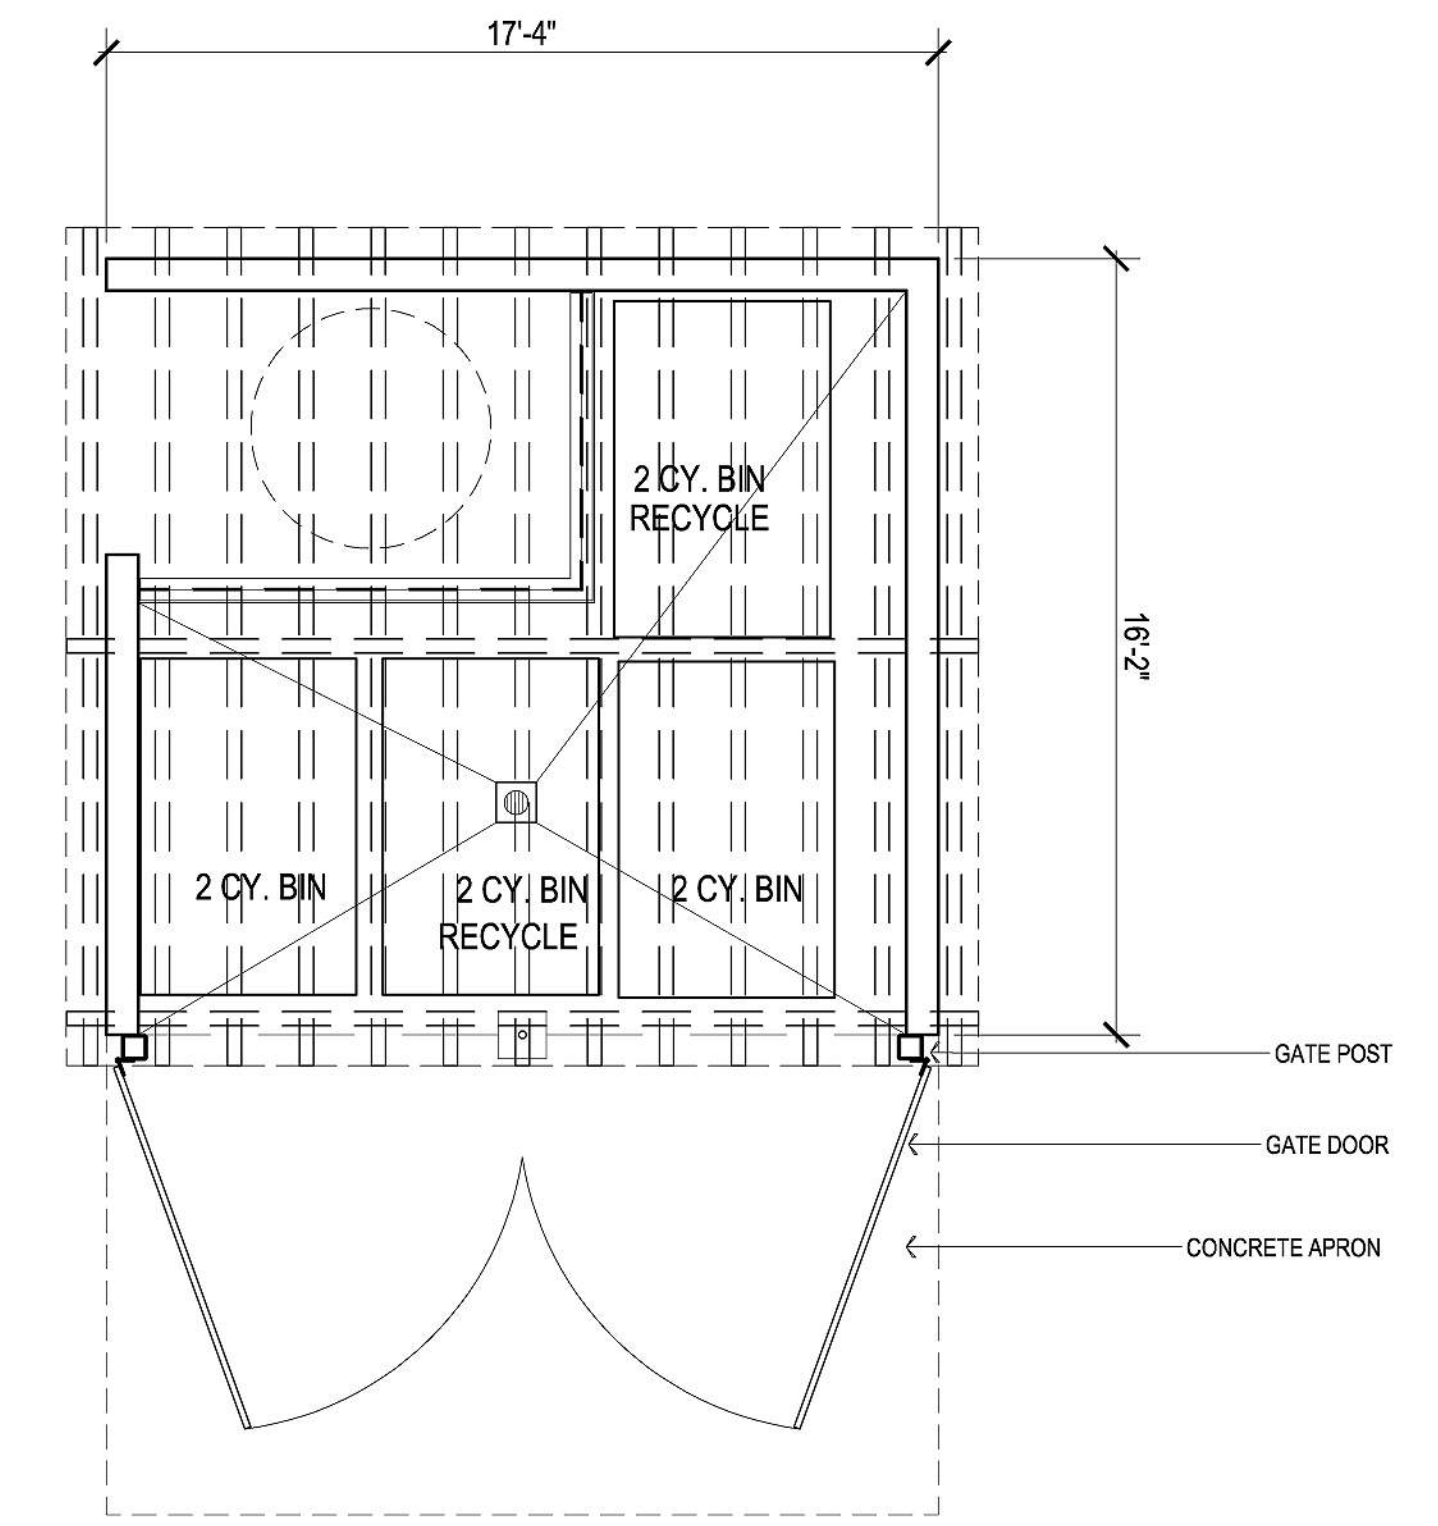

FRONT ELEVATION

RIGHT ELEVATION

REAR ELEVATION

LEFT ELEVATION

TRASH ENCLOSURE PLAN

BAJA PRE-FABRICATED SINGLE POST BACK TO BACK SOLAR CARPORTS COVERS TWO SINGLE ROWS

BAJA PRE-FABRICATED DOUBLE POST OR FULL CANTILEVER OFFSET TAPERED SOLAR CARPORTS COVERS ONE SINGLE ROWS

WALL MOUNT BIKE RACK FOR INDOOR BIKE STORAGE (OR SIMILAR)

BRONZE (OR SIMILAR)

MILGARD STYLE LINE SERIES VINYL WINDOW- SINGLE HUNG (OR SIMILAR)