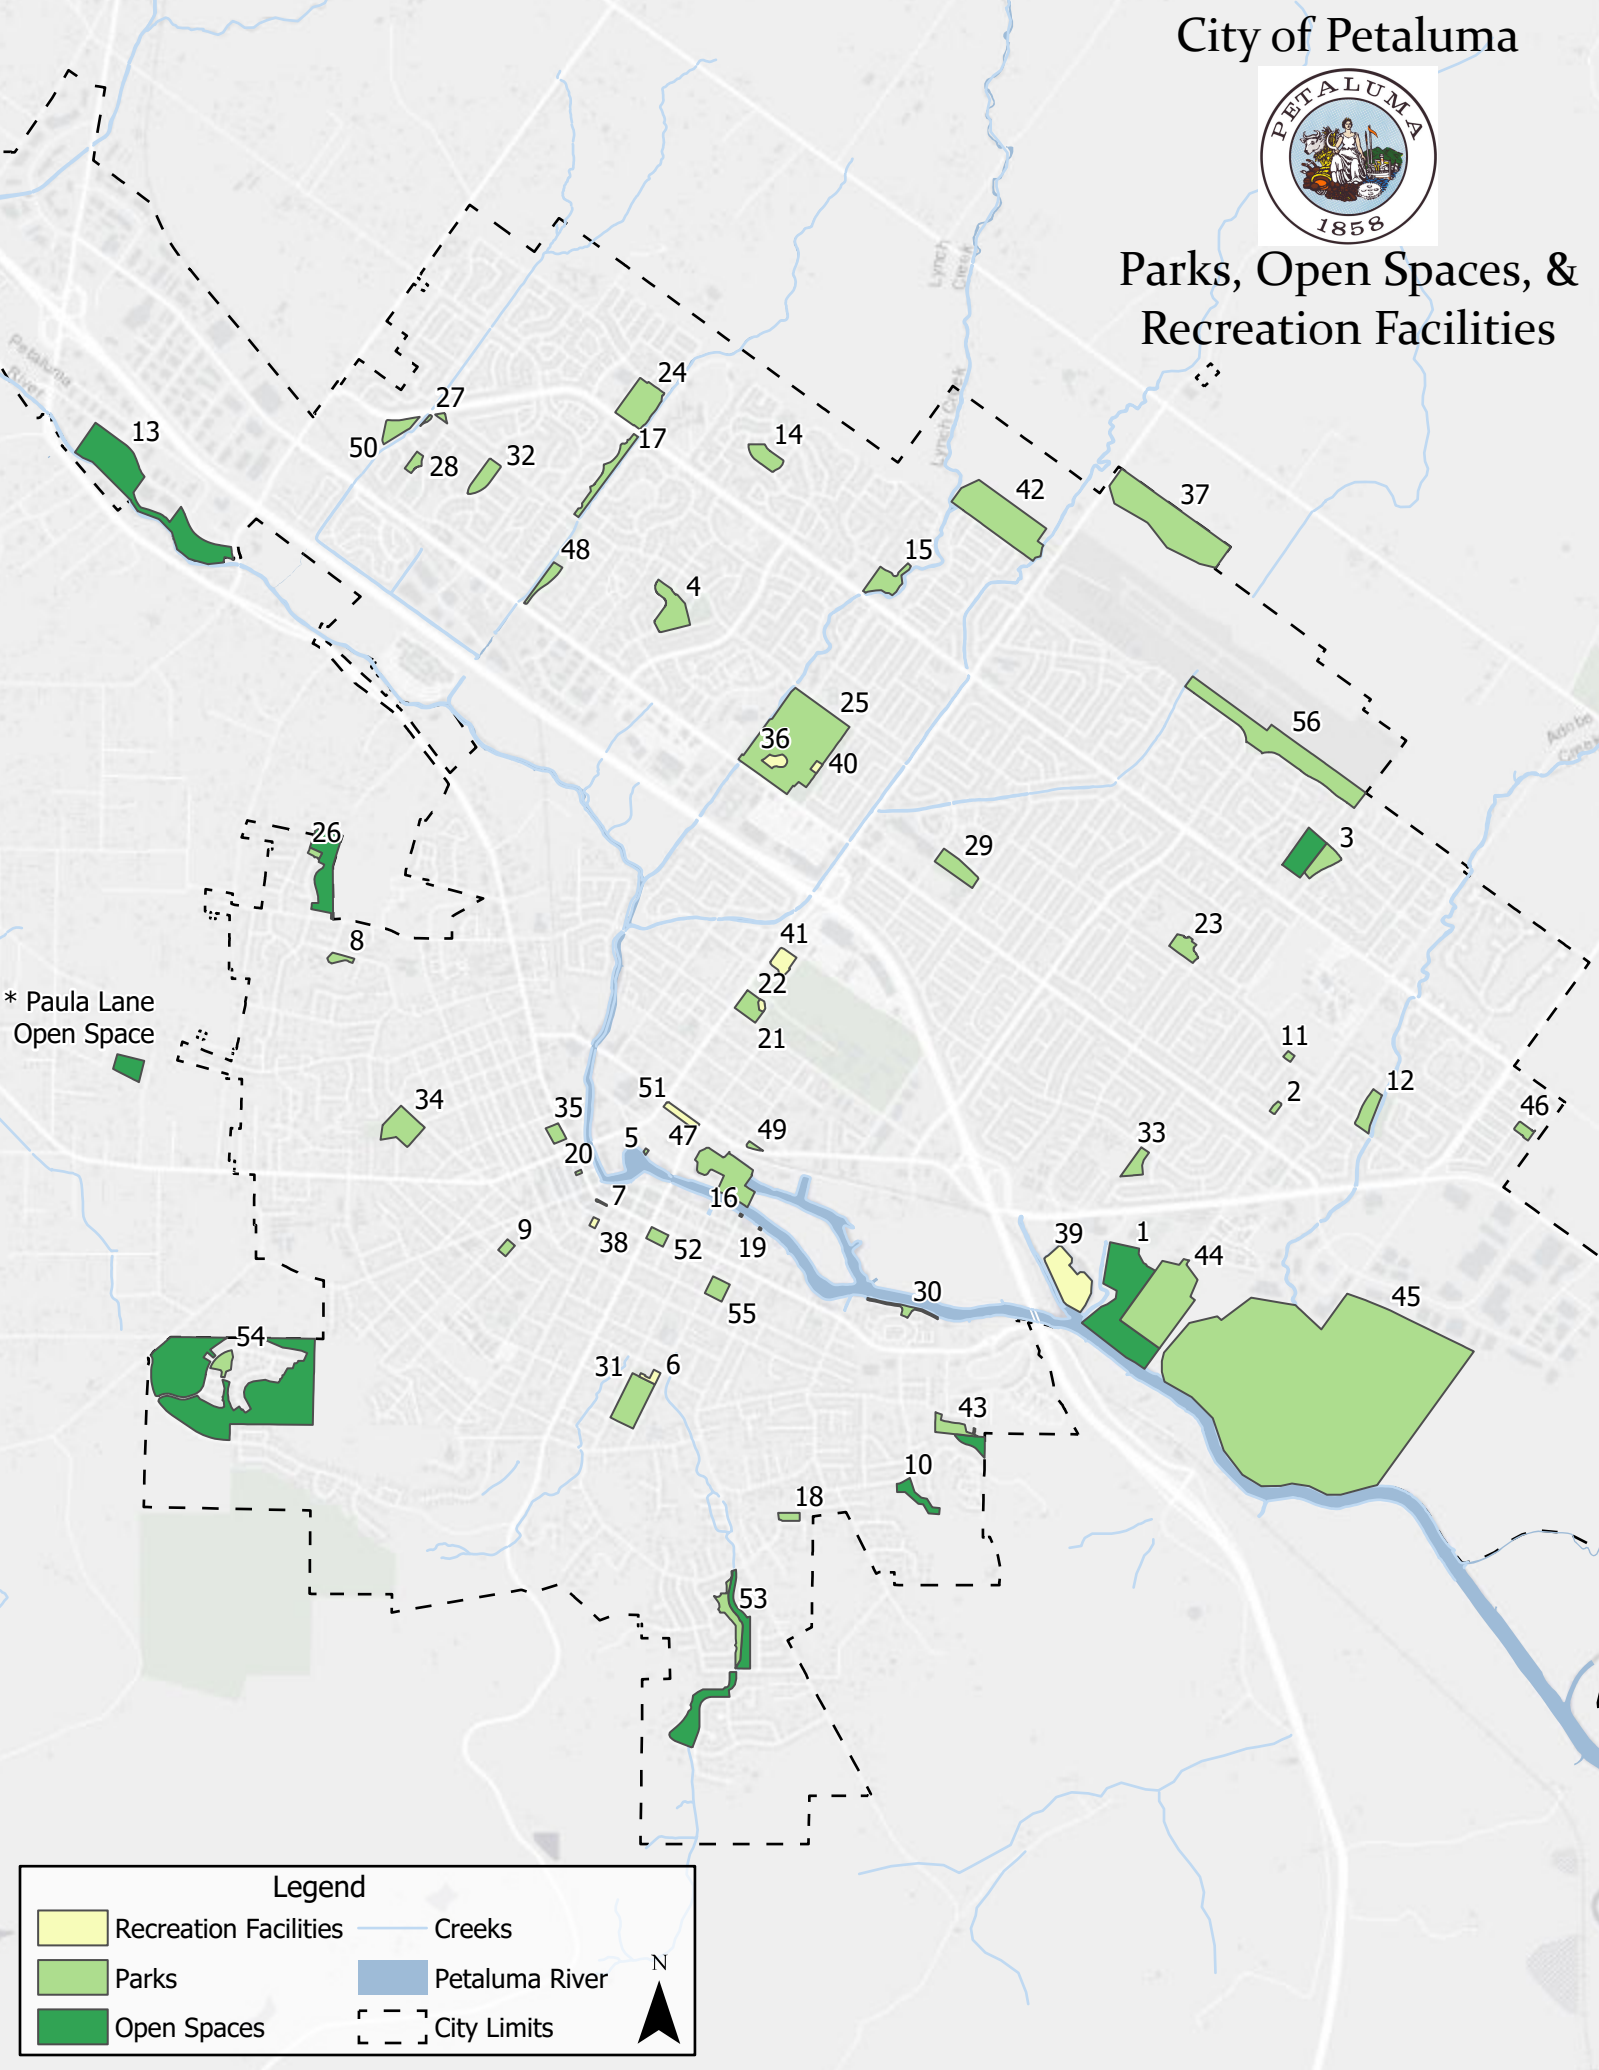

# City of Petaluma

## Parks, Open Spaces, & Recreation Facilities

\* Paula Lane Open Space

**Legend**

 Recreation Facilities	 Creeks
 Parks	 Petaluma River
 Open Spaces	 City Limits

N 

**City of Petaluma  
Parks & Recreation Facilities**