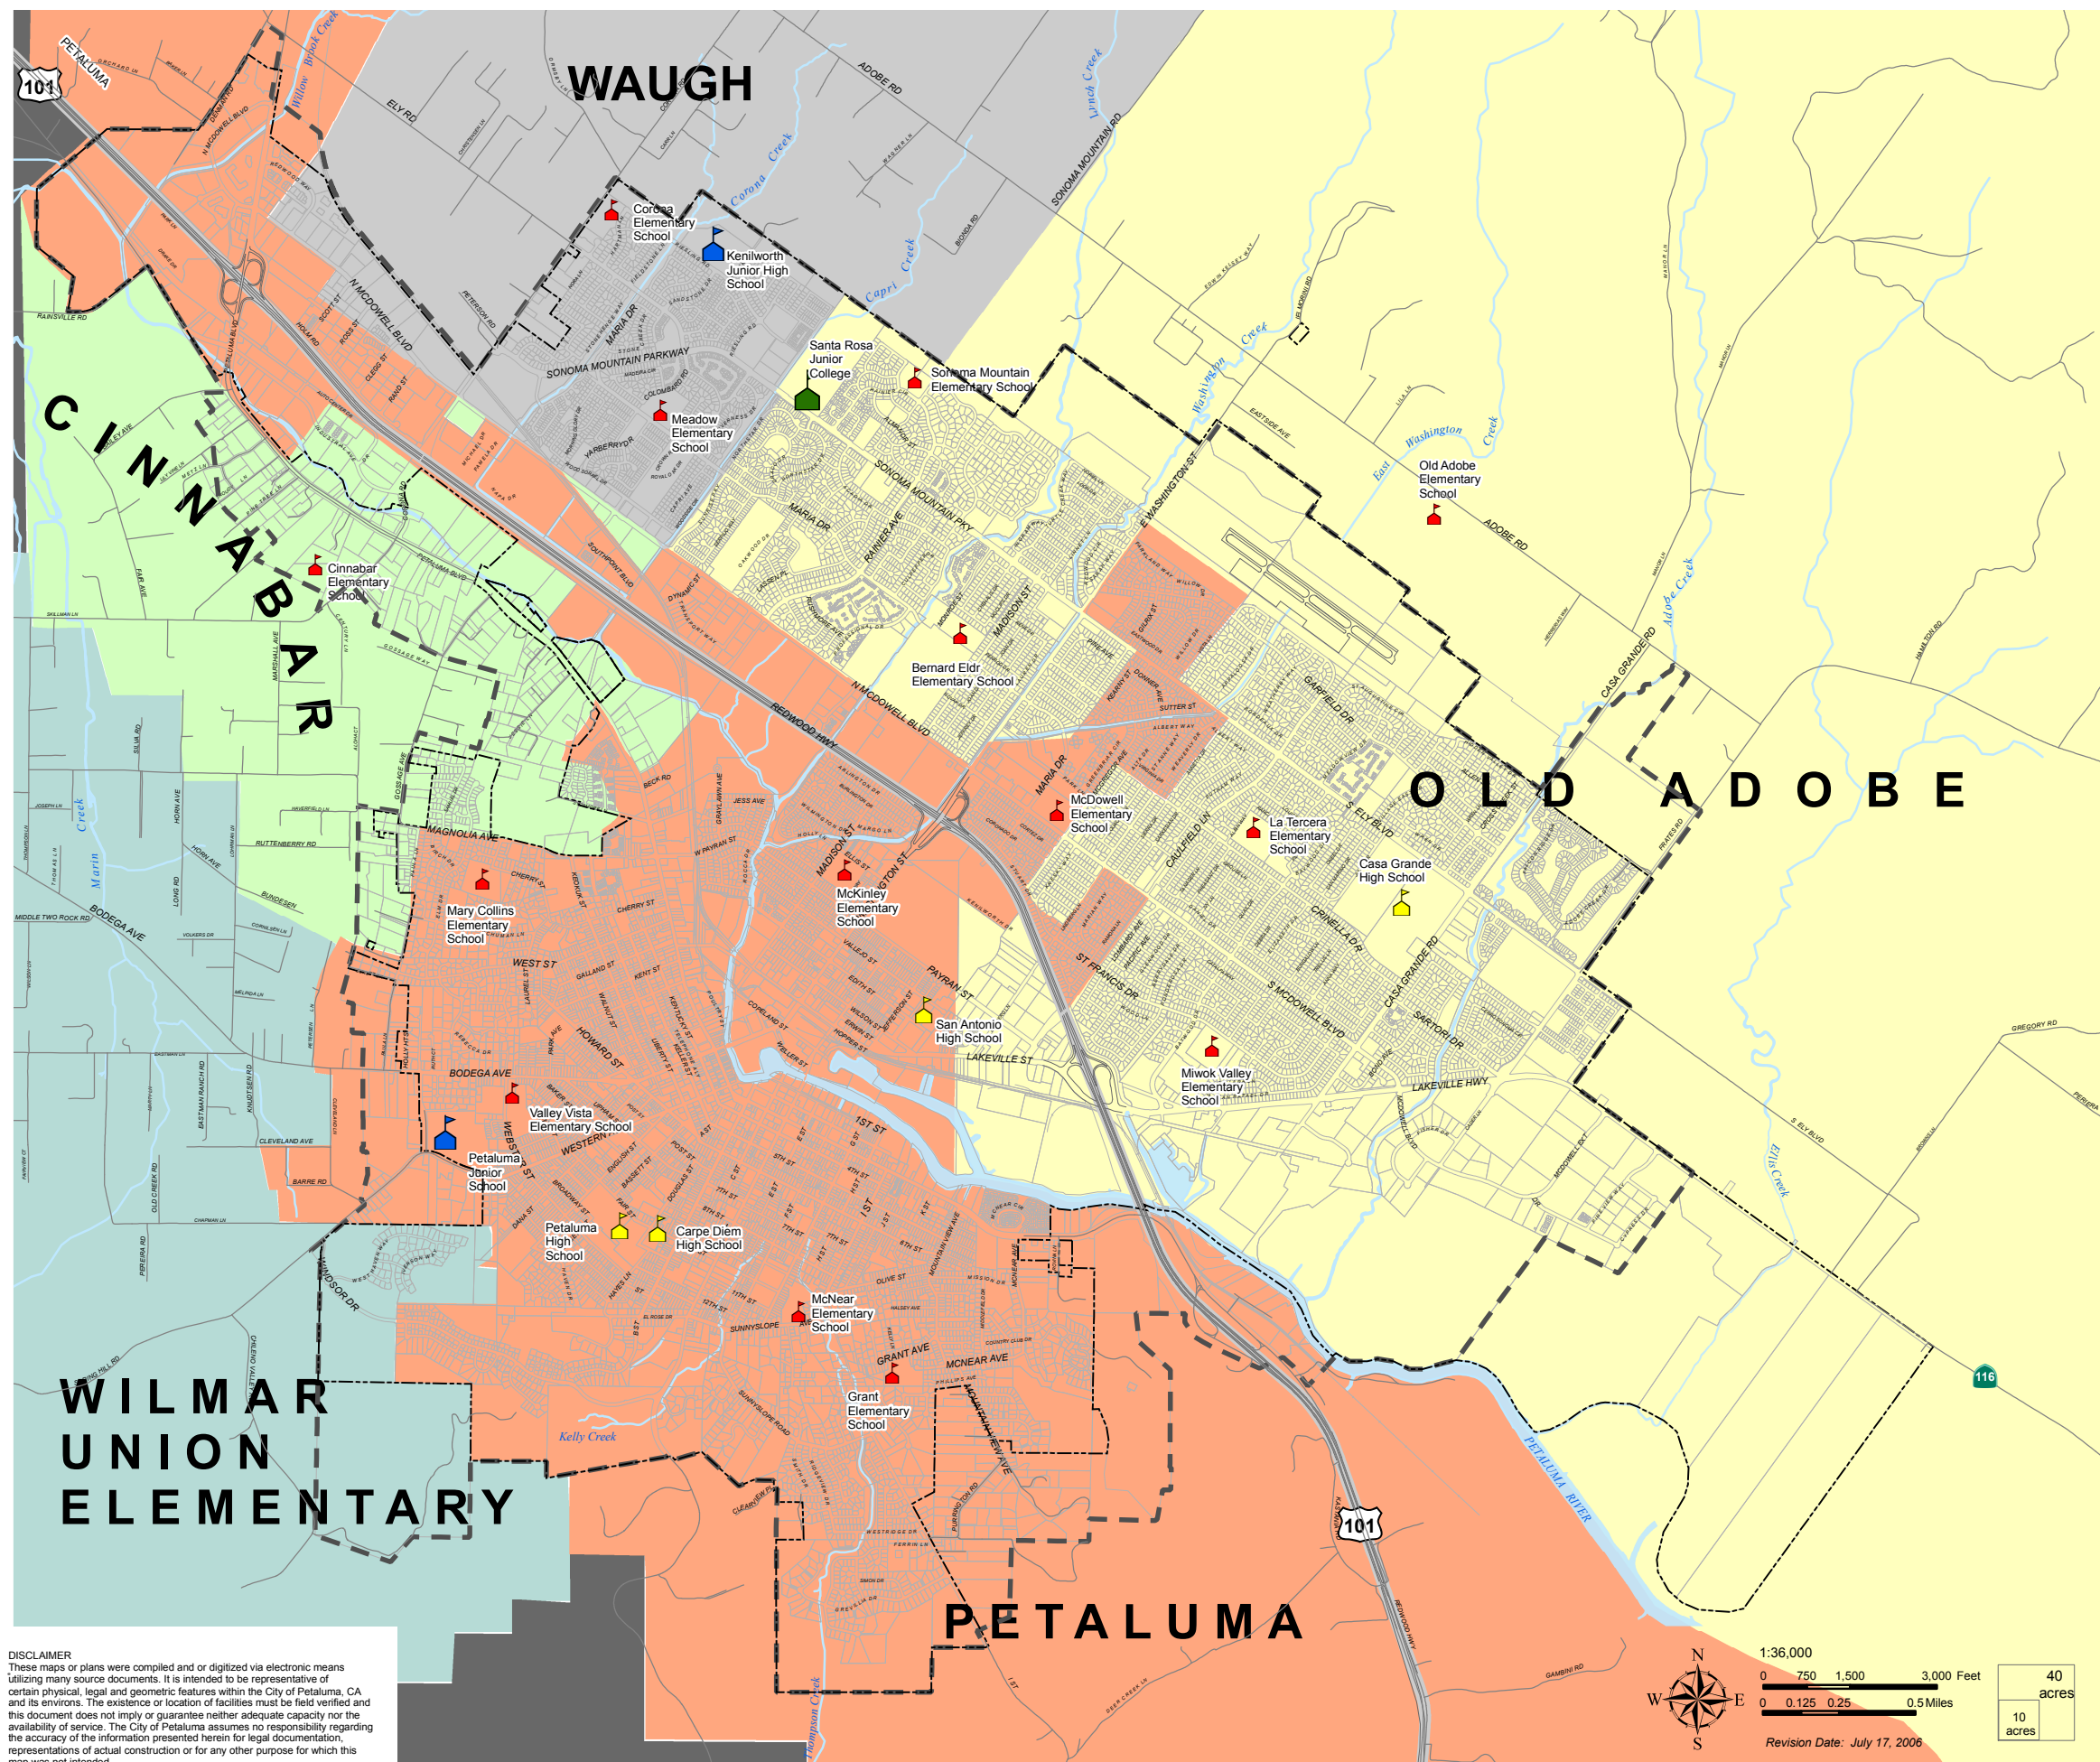

Figure 3.4-1

PUBLIC SCHOOL DISTRICTS SCHOOL SITES AND SANTA ROSA JUNIOR COLLEGE

Petaluma General Plan 2025

ELEMENTARY SCHOOL DISTRICTS

- Cinnabar Elementary
- Old Adobe Union Elementary
- Petaluma Elementary
- Waugh Elementary
- Wilmar Union Elementary
- Other School Districts

SCHOOL SITES

- ▲ Elementary
- ▲ High School
- ▲ Junior School
- ▲ Junior College

BOUNDARIES

- City Limits
- Urban Growth Boundary (UGB)
- ~ Rivers and Creeks

City of Petaluma
11 English Street
Petaluma, CA 94952
generalplan@ci.petaluma.ca.us