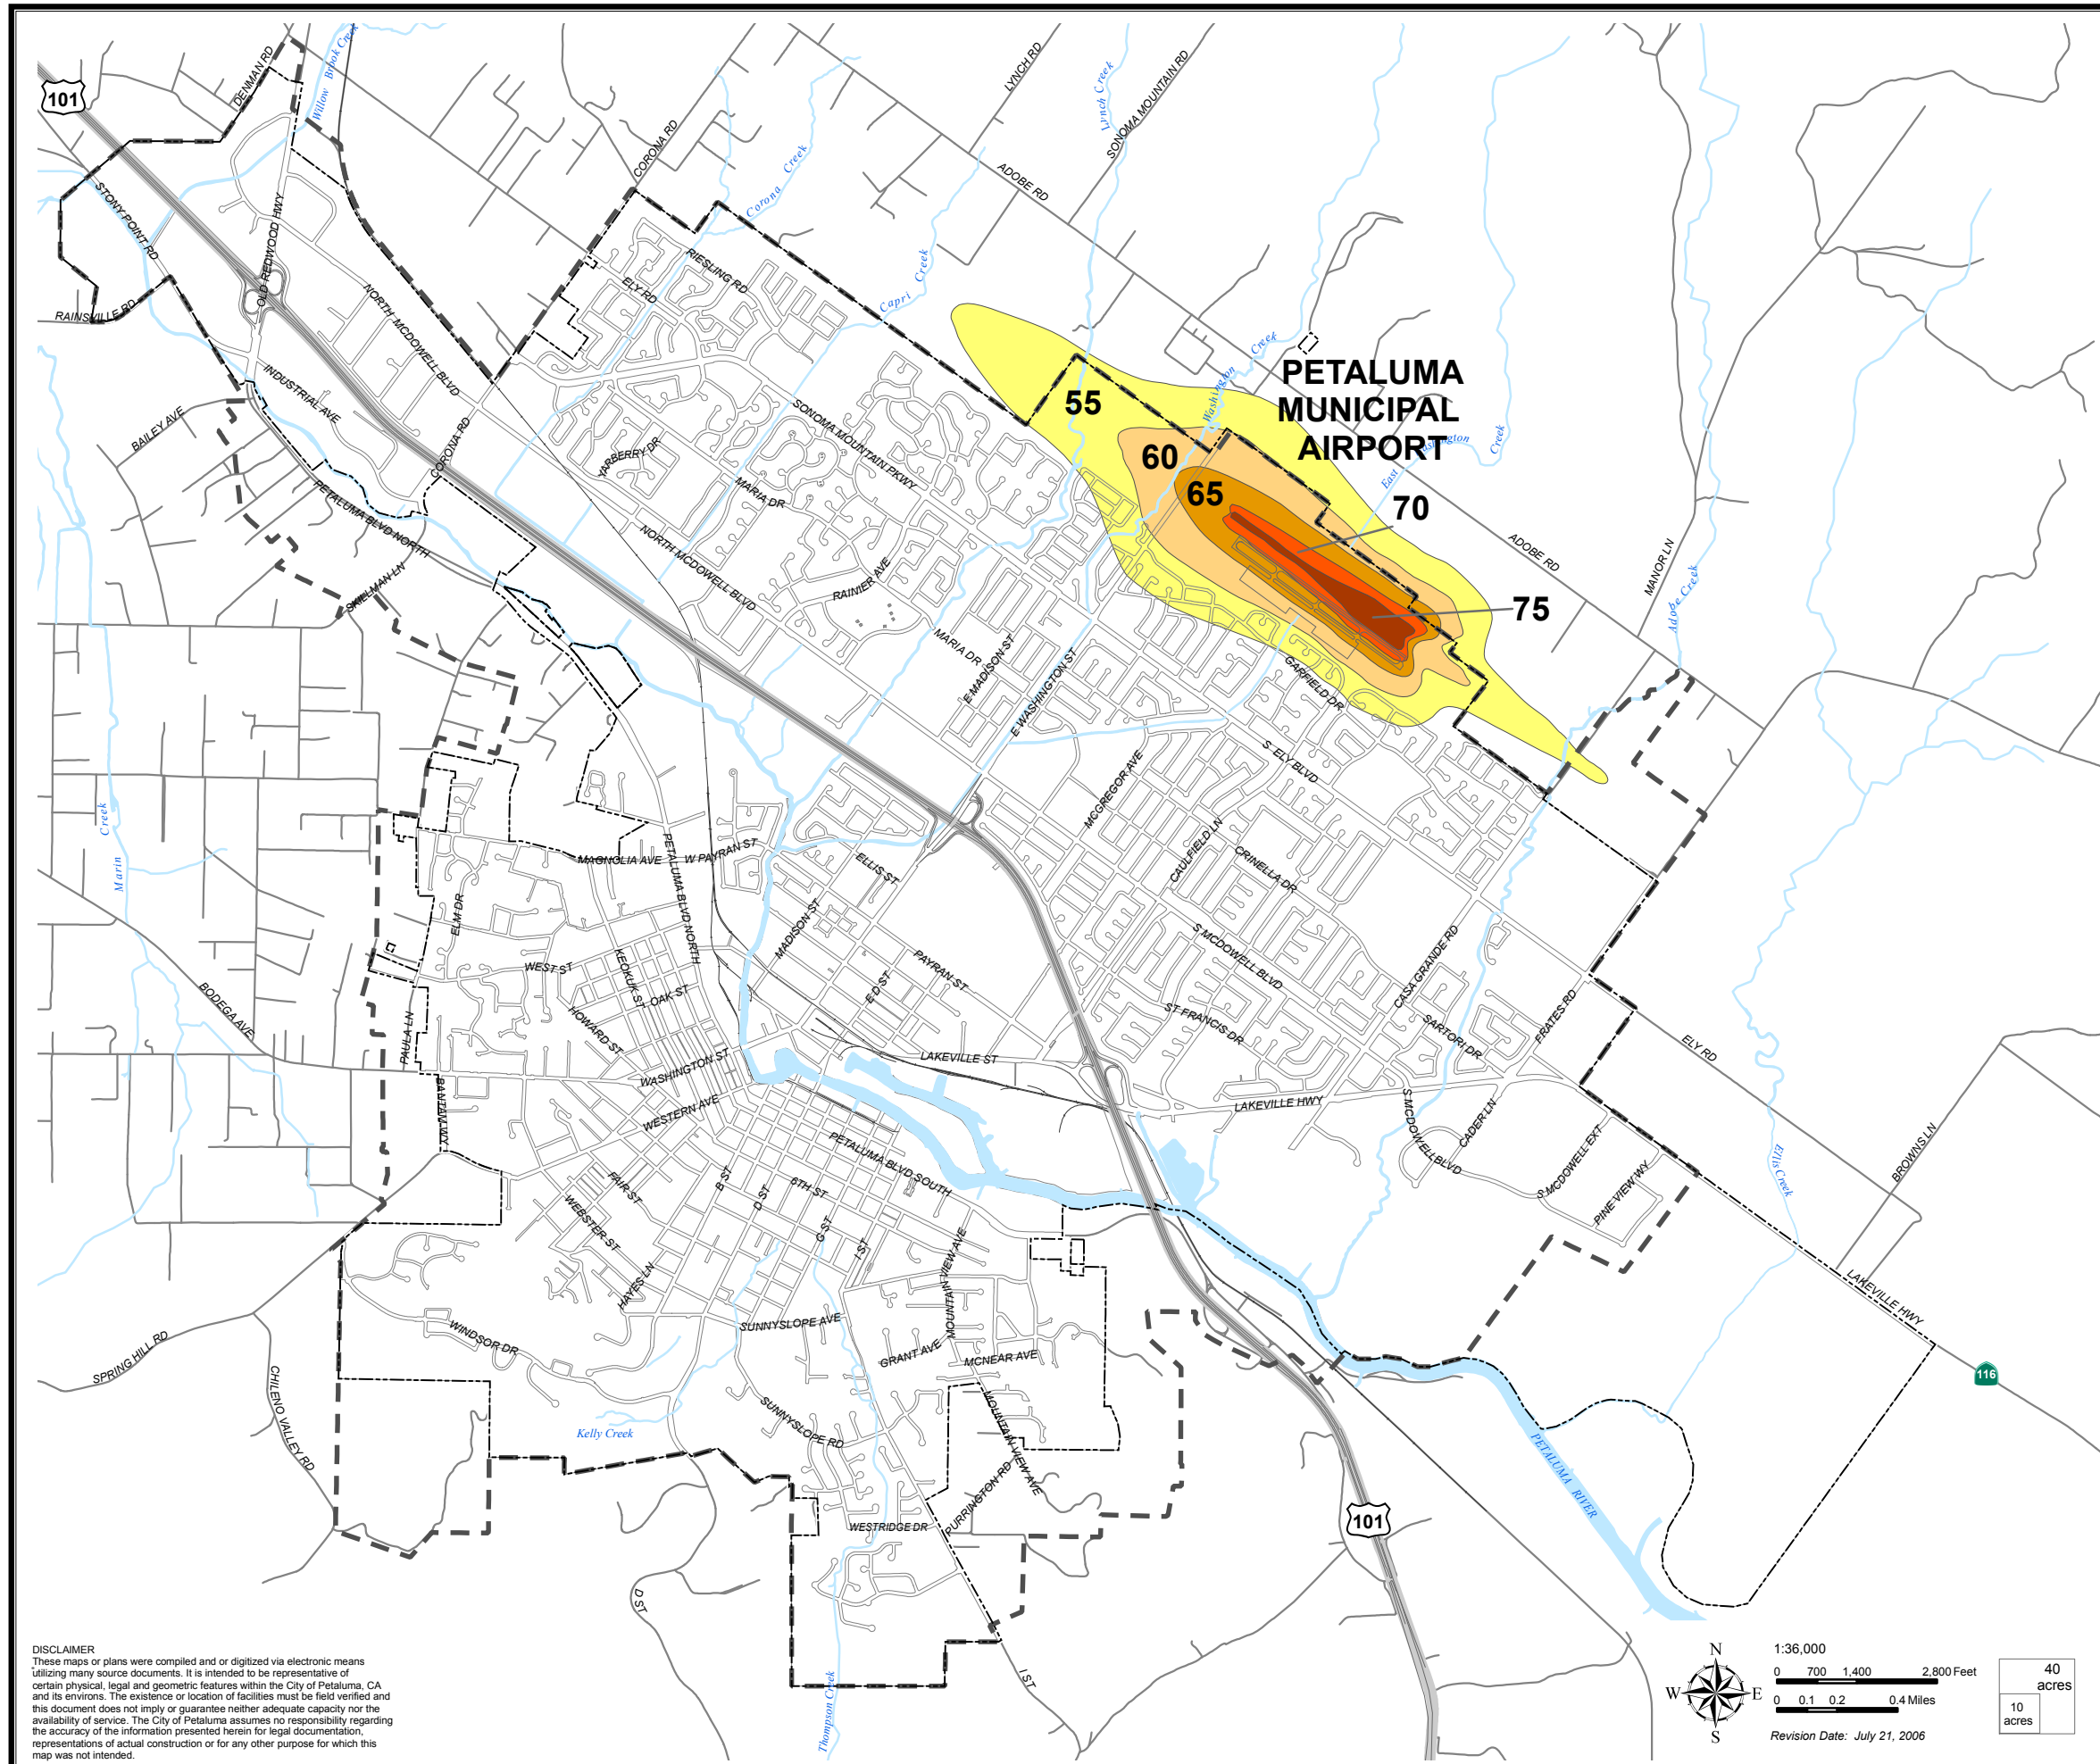

AIRPORT NOISE CONTOURS

Petaluma General Plan 2025

AIRPORT NOISE CONTOURS dbcNEL

BOUNDARIES

City of Petaluma
11 English Street
Petaluma, CA 94952
generalplan@ci.petaluma.ca.us