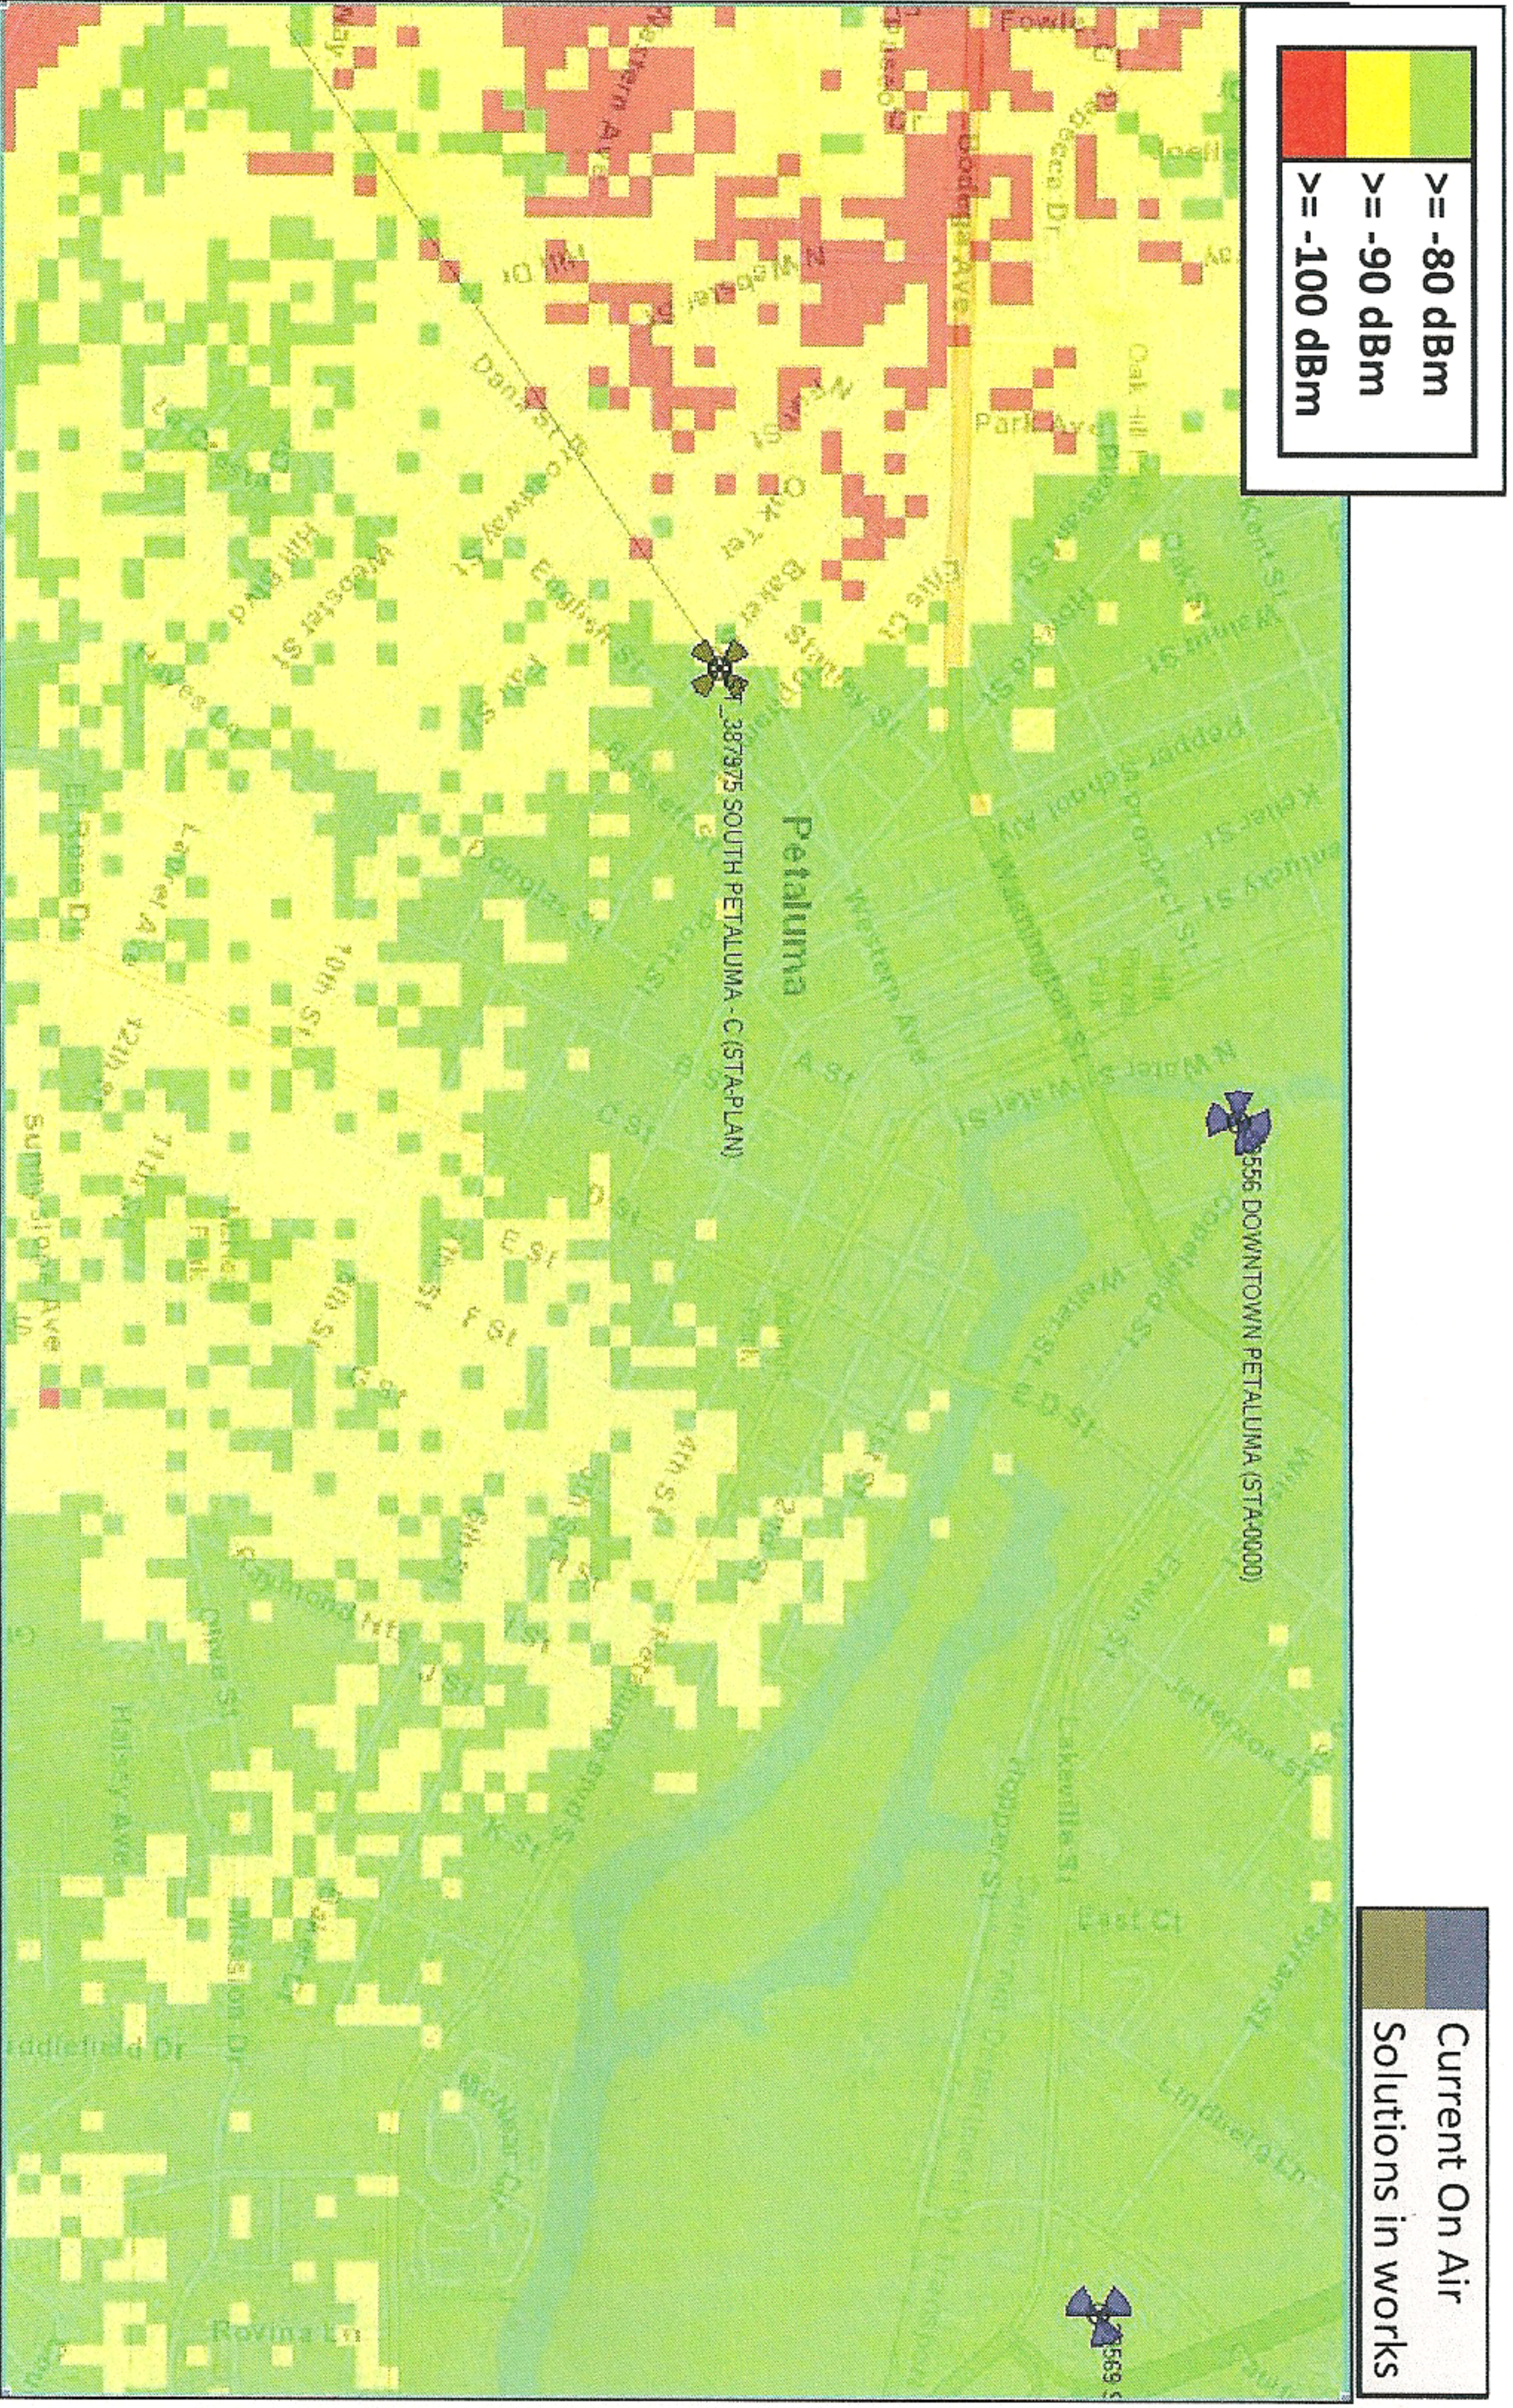

Current Coverage

Confidential and proprietary materials for authorized Verizon personnel and outside agencies only. Use, disclosure or distribution of this material is not permitted to any unauthorized persons or third parties except by written agreement.