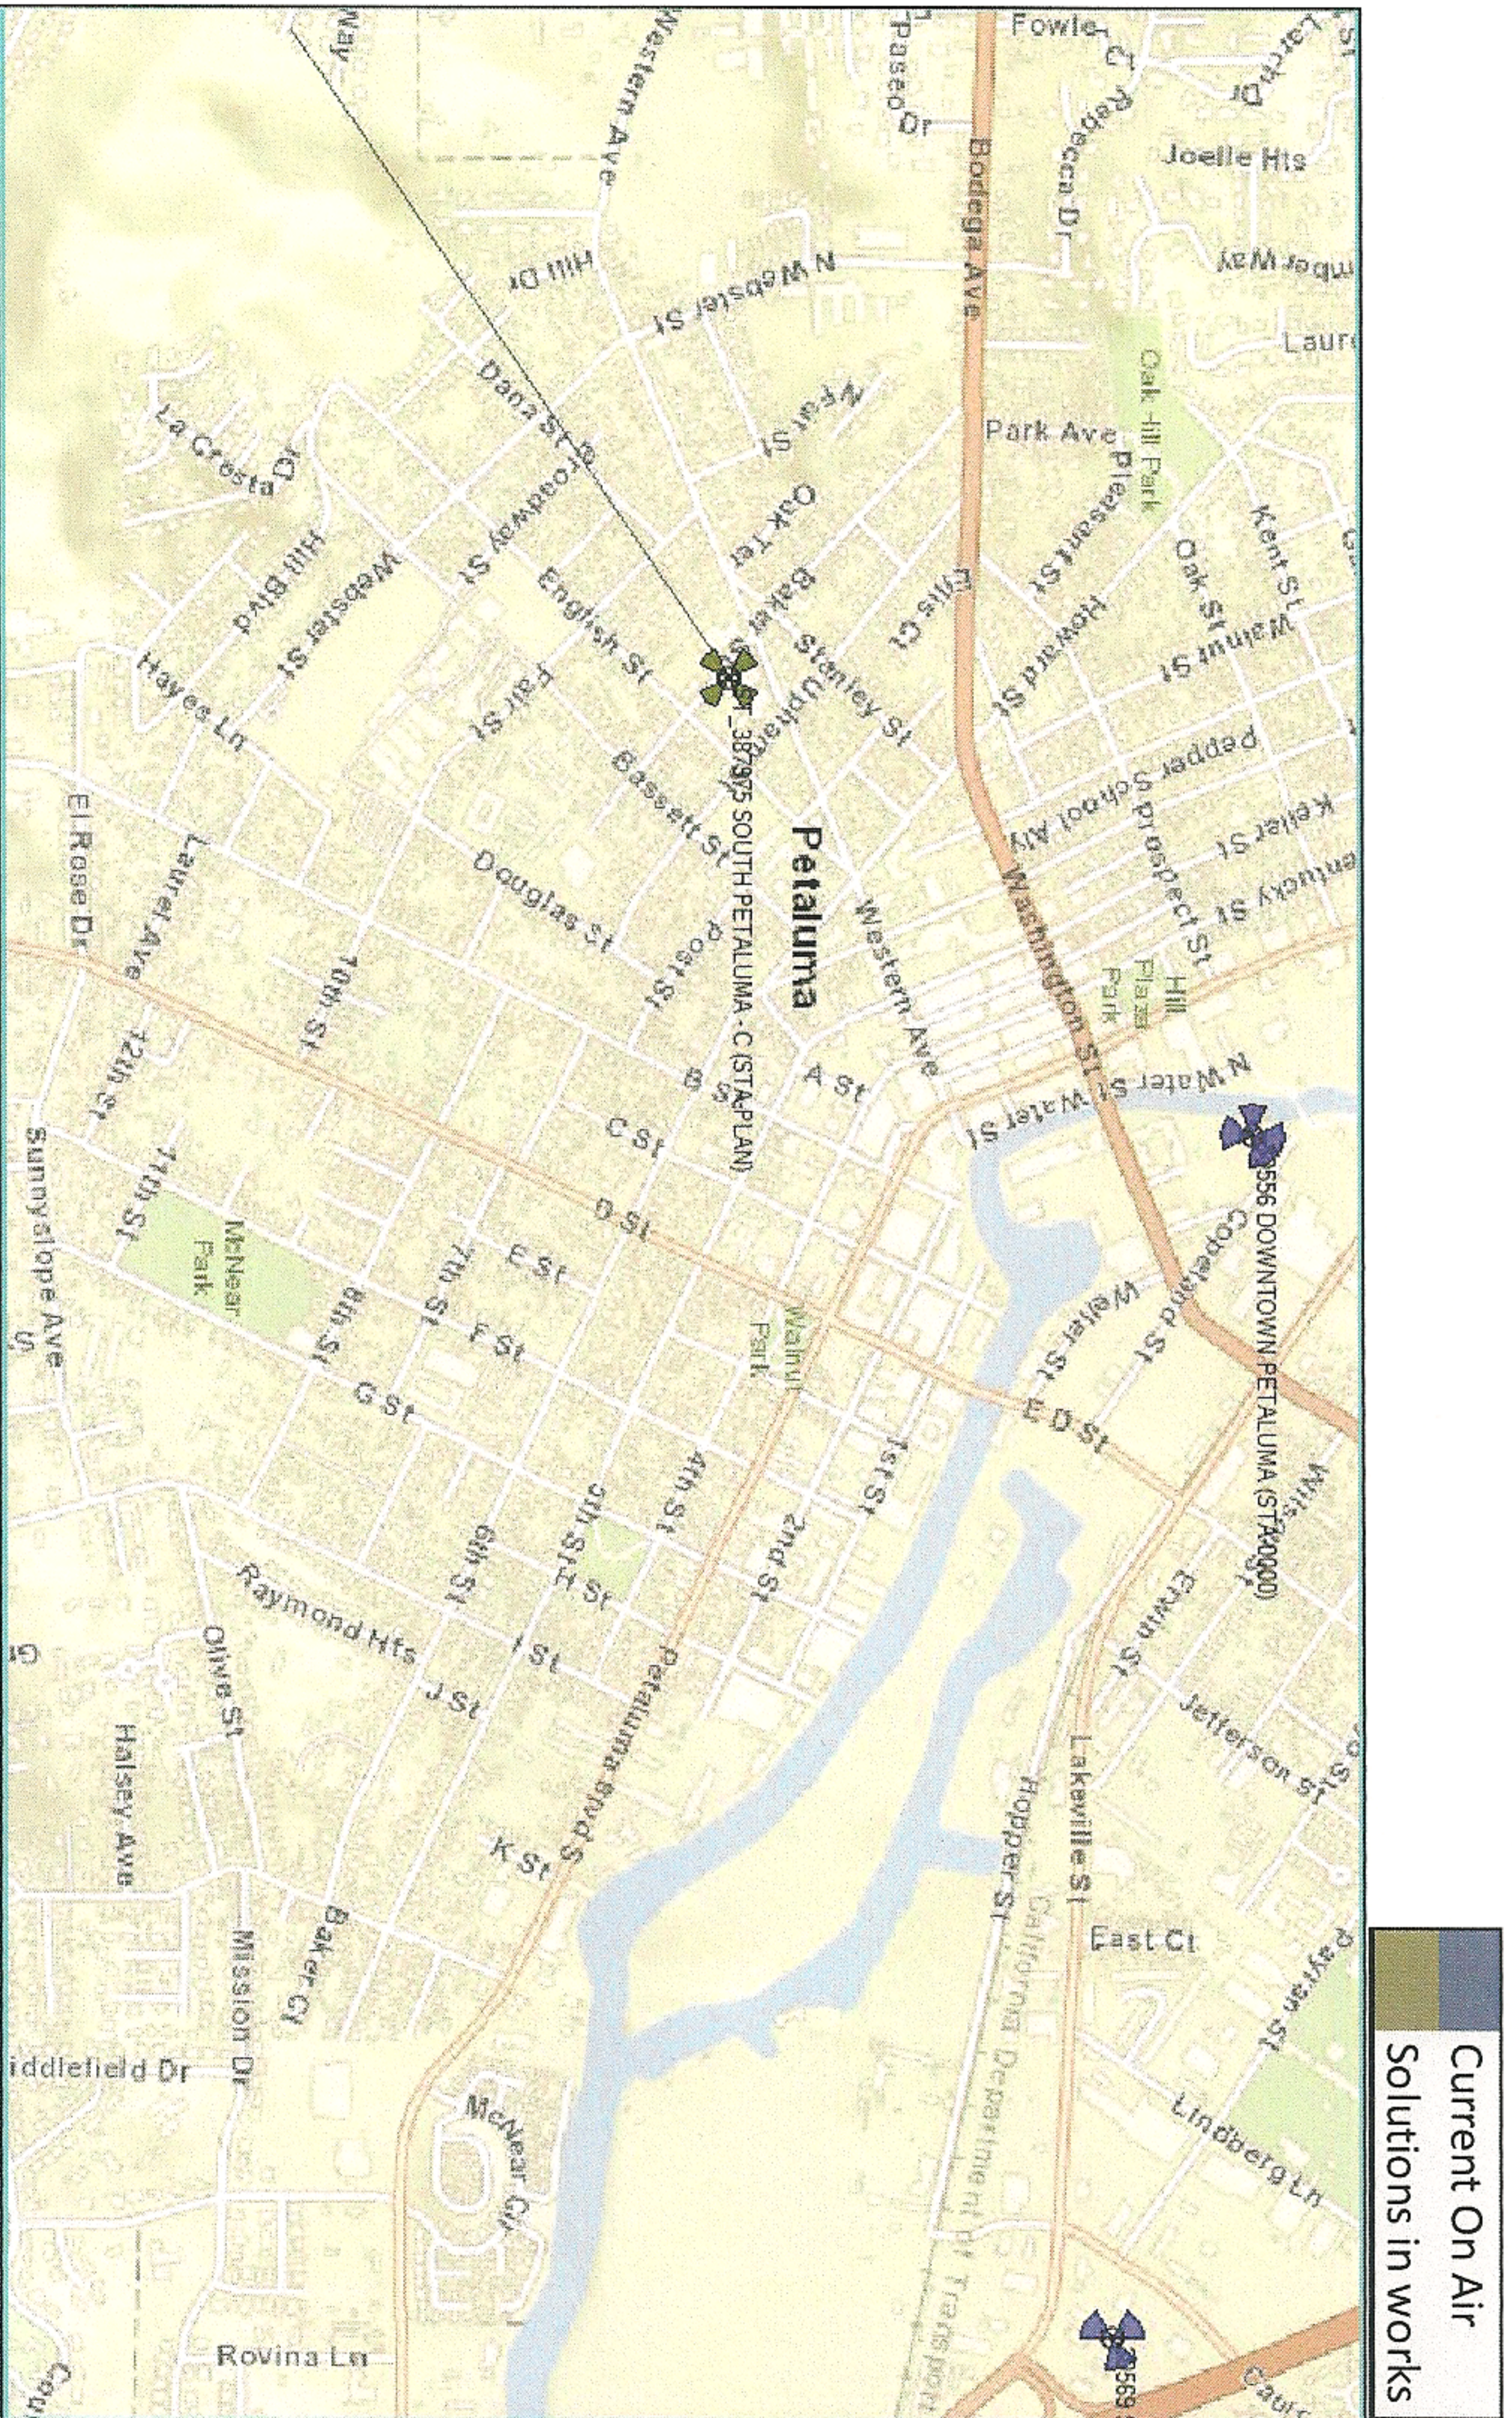

Coverage Area

Confidential and proprietary materials for authorized Verizon personnel and outside agencies only. Use, disclosure or distribution of this material is not permitted to any unauthorized persons or third parties except by written agreement.