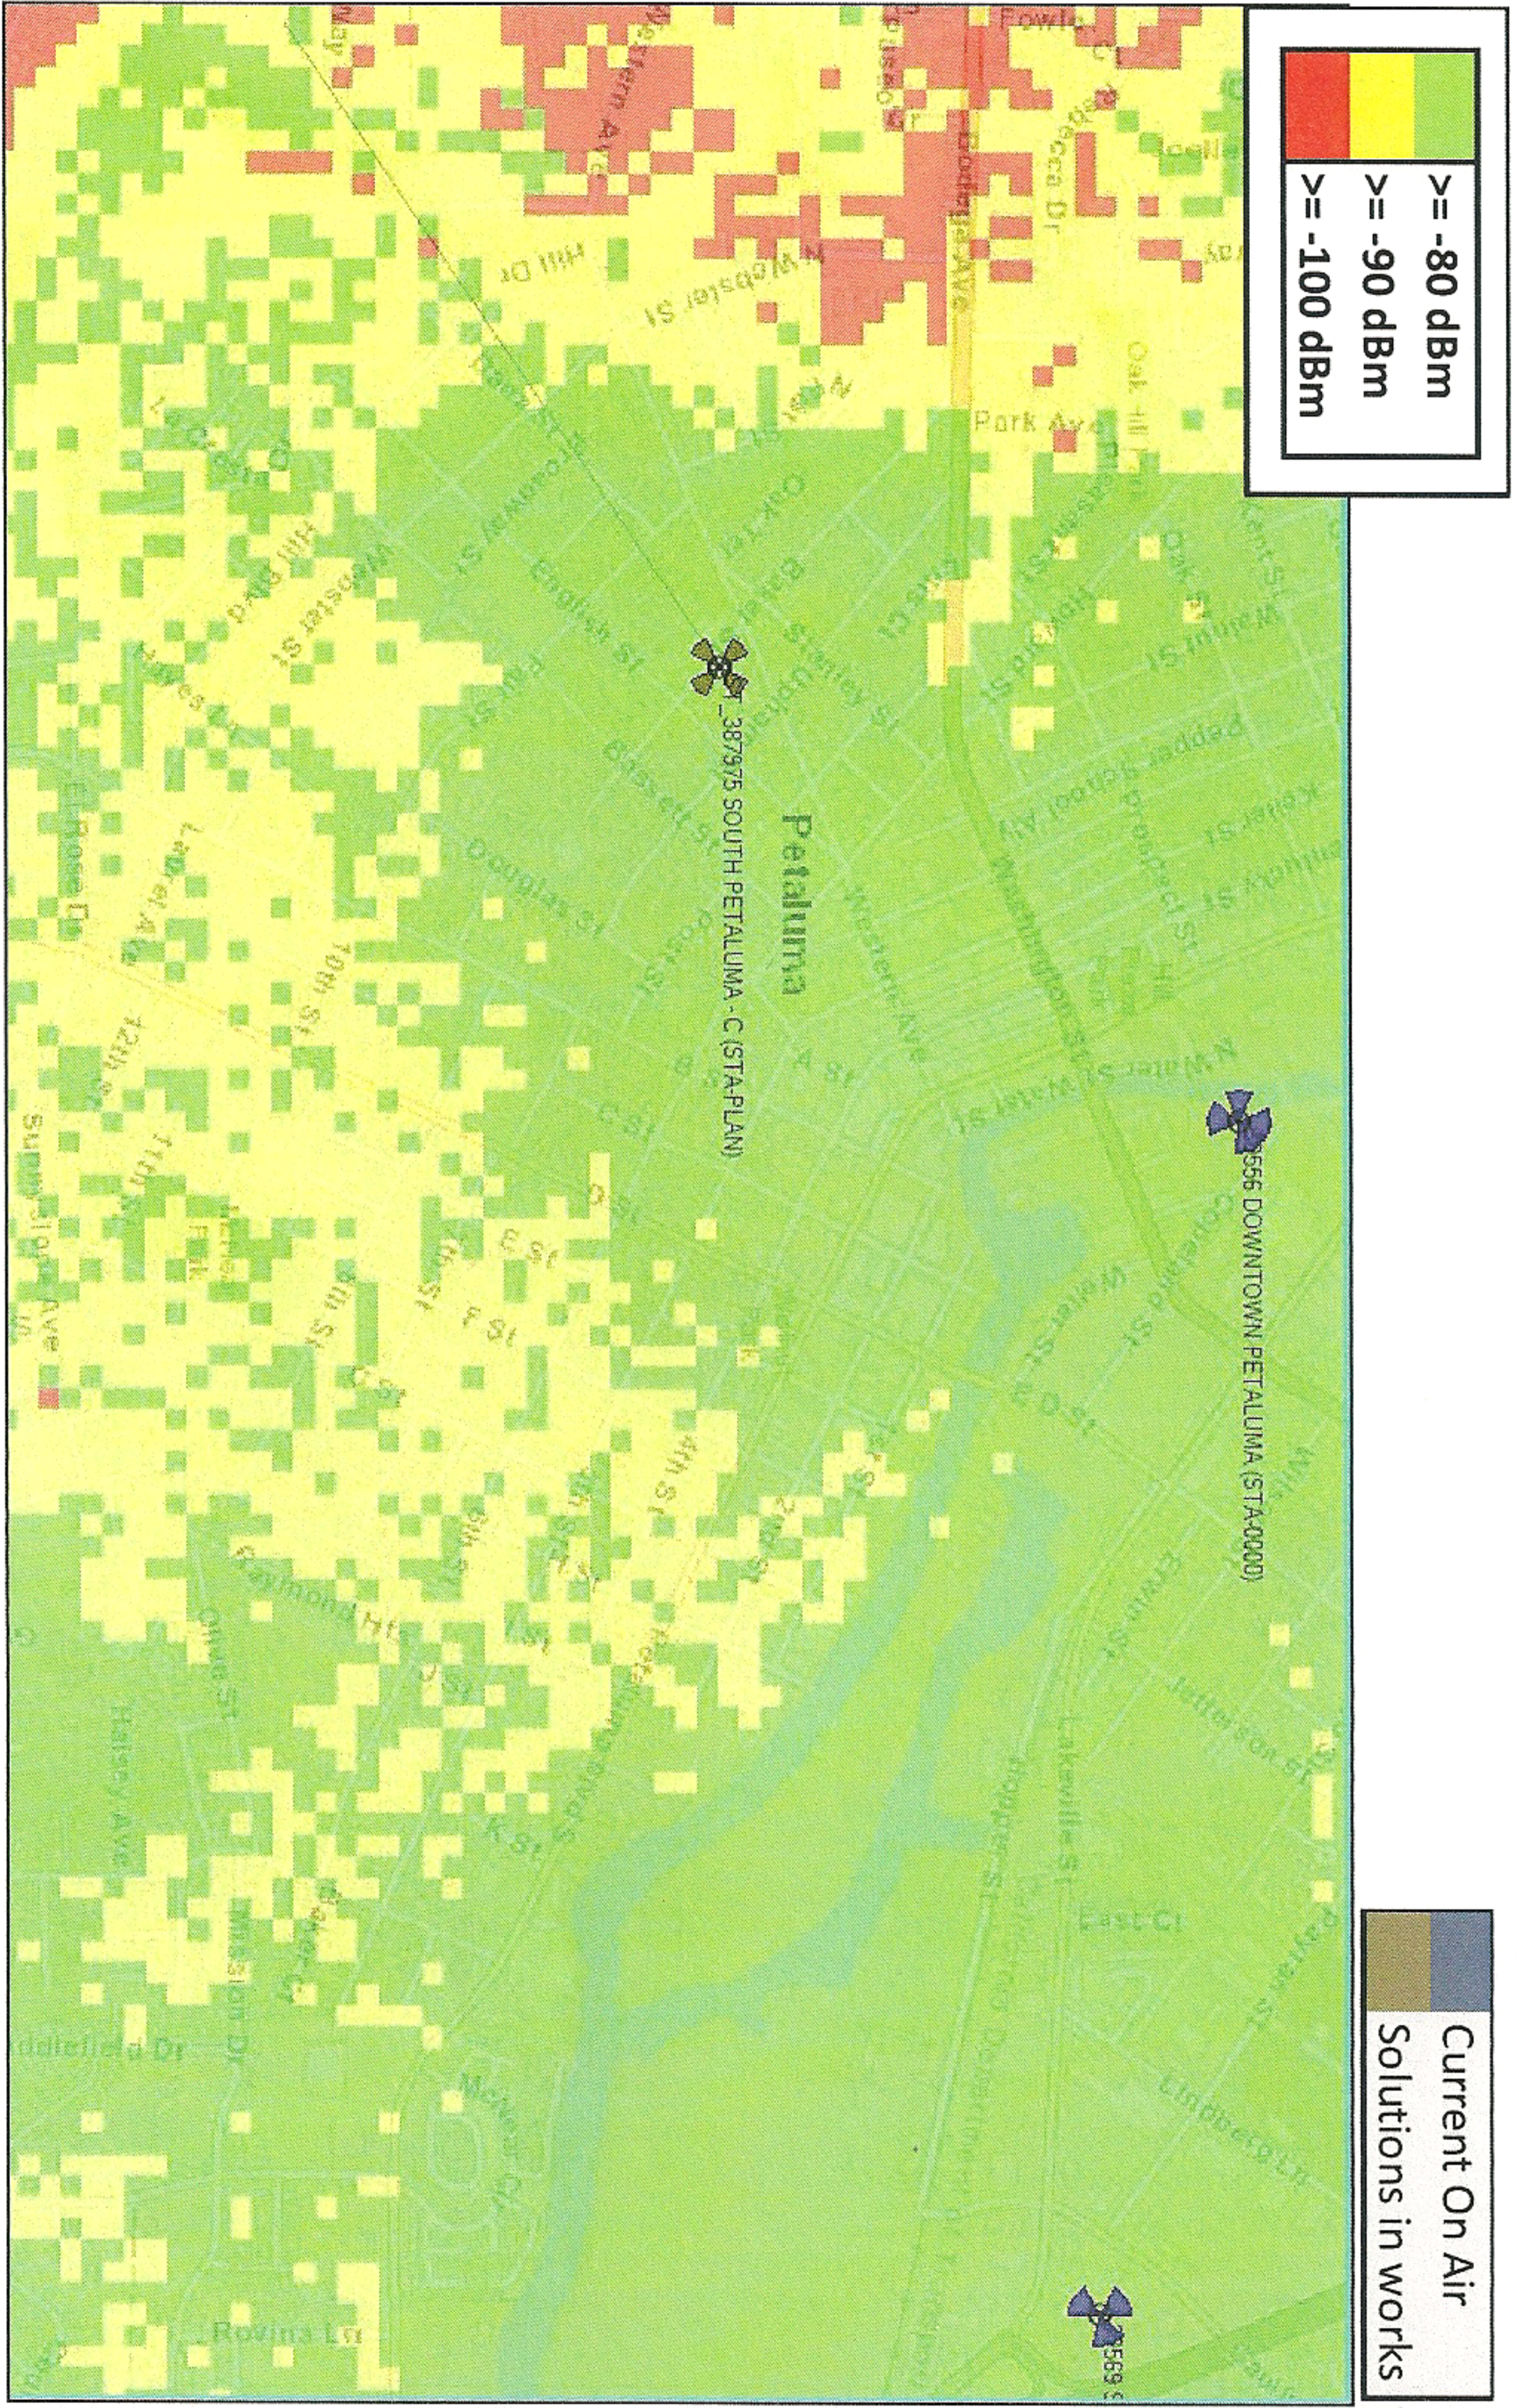

Coverage with South Petaluma

Confidential and proprietary materials for authorized Verizon personnel and outside agencies only. Use, disclosure or distribution of this material is not permitted to any unauthorized persons or third parties except by written agreement.