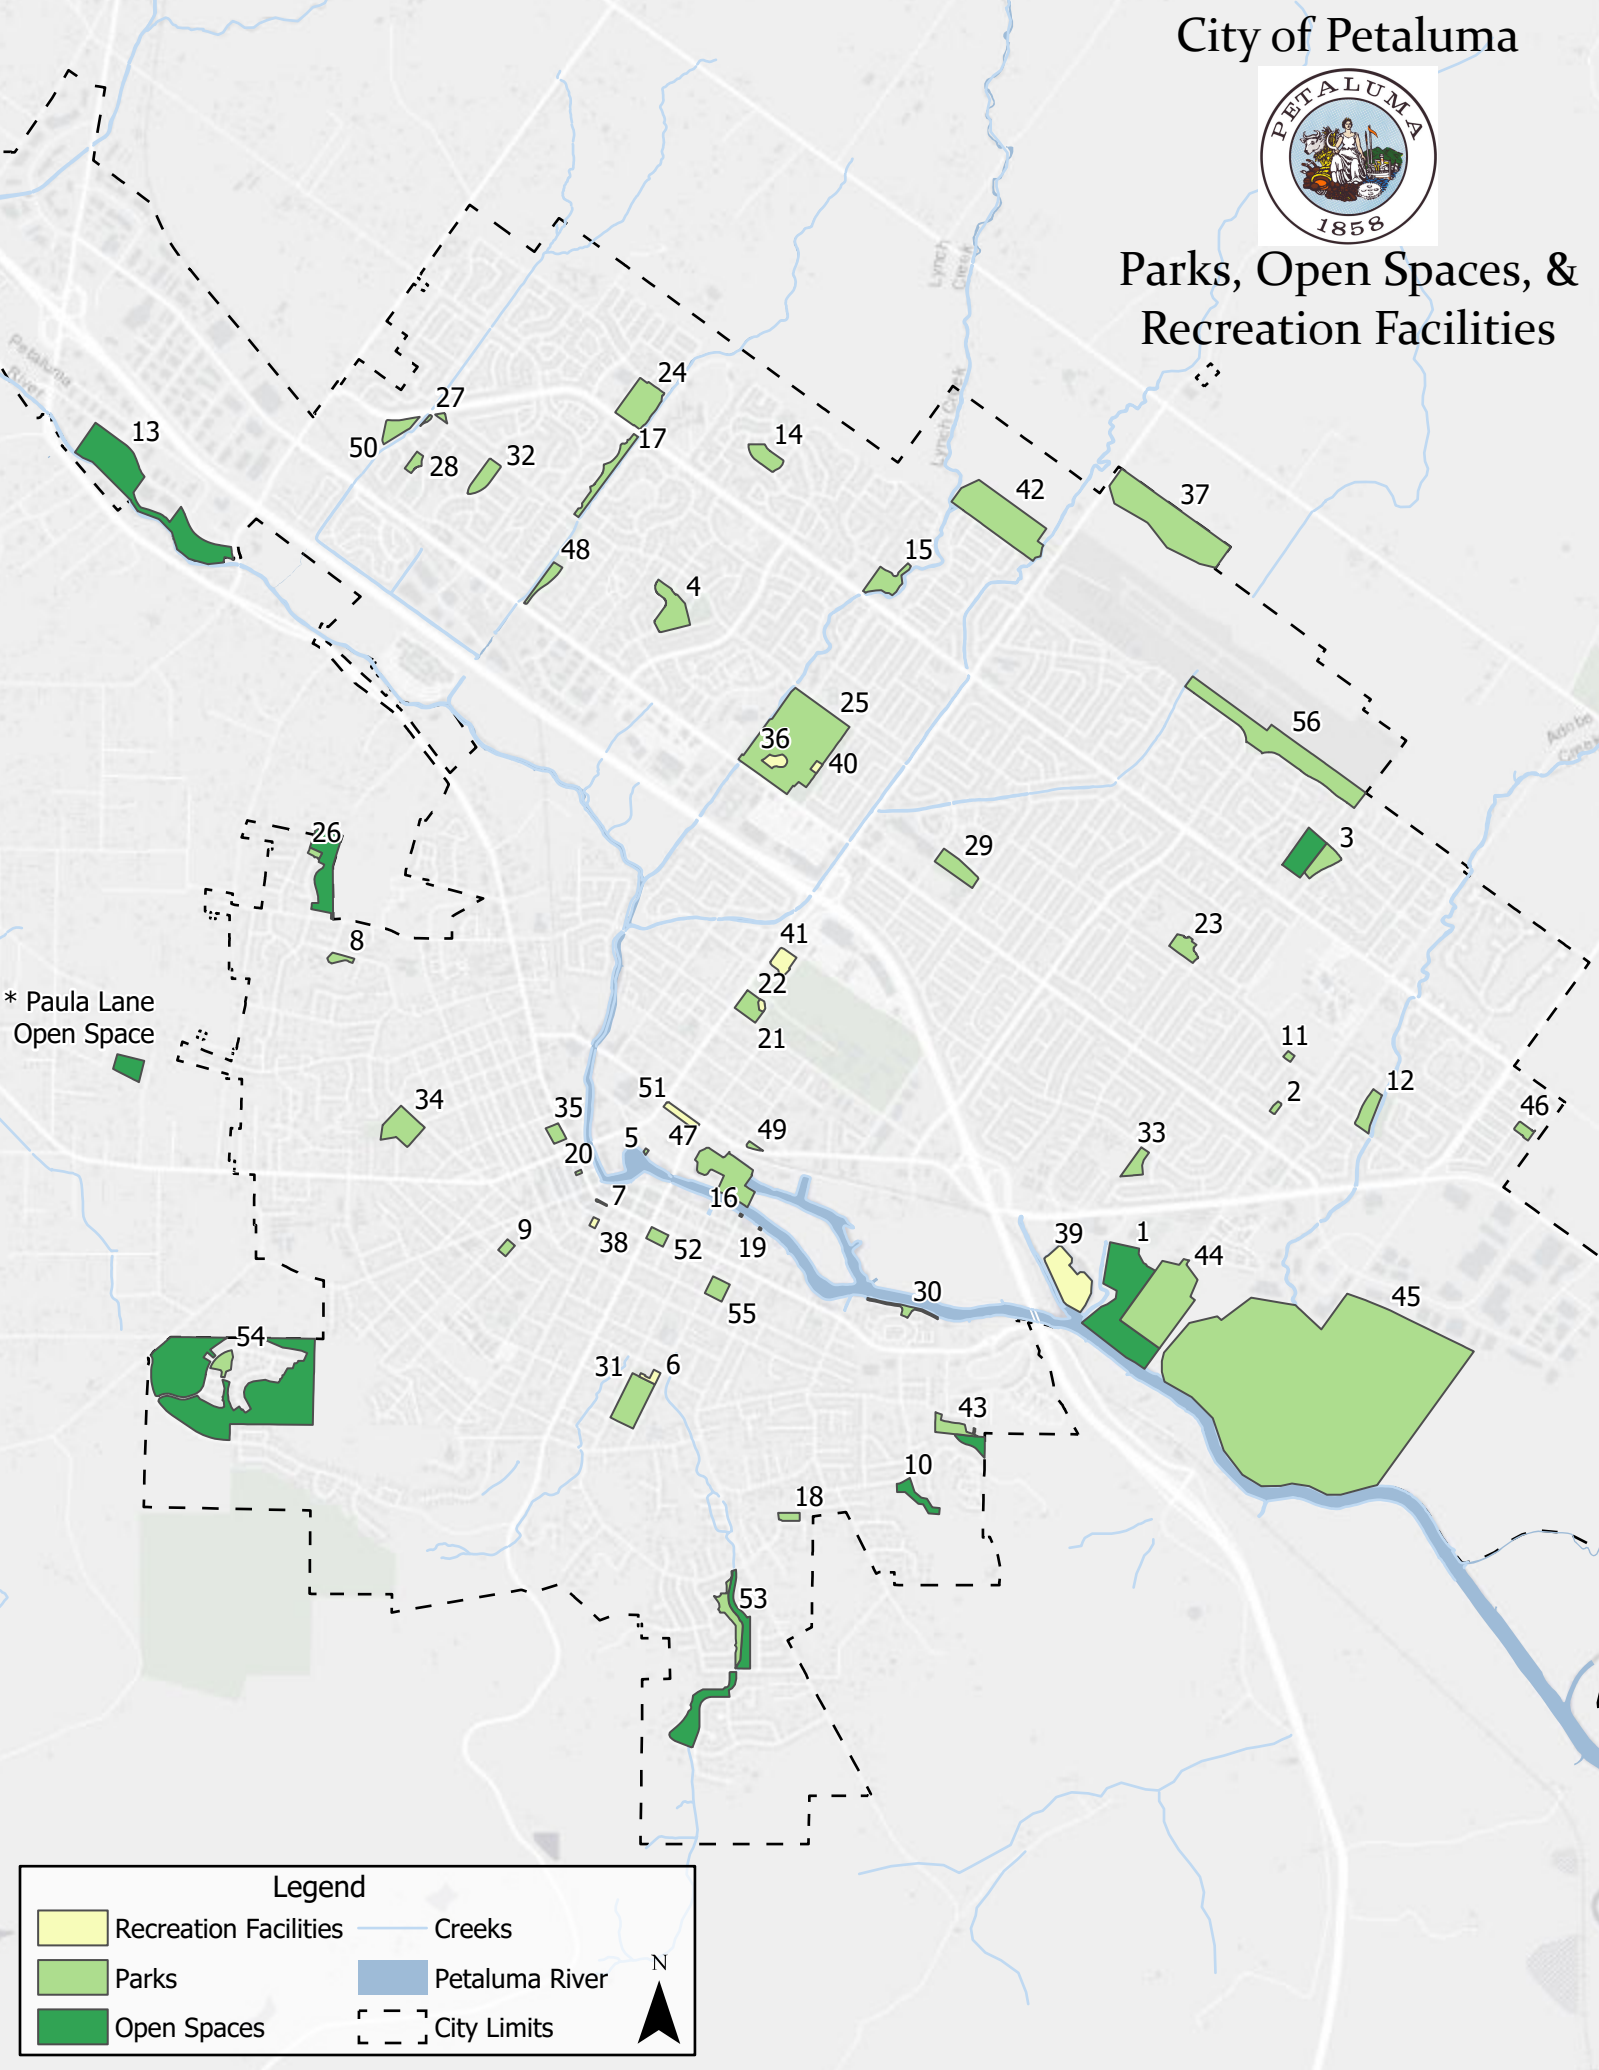

City of Petaluma

Parks, Open Spaces, & Recreation Facilities

* Paula Lane Open Space

Legend

 Recreation Facilities	 Creeks
 Parks	 Petaluma River
 Open Spaces	 City Limits

N

**City of Petaluma
Parks & Recreation Facilities**