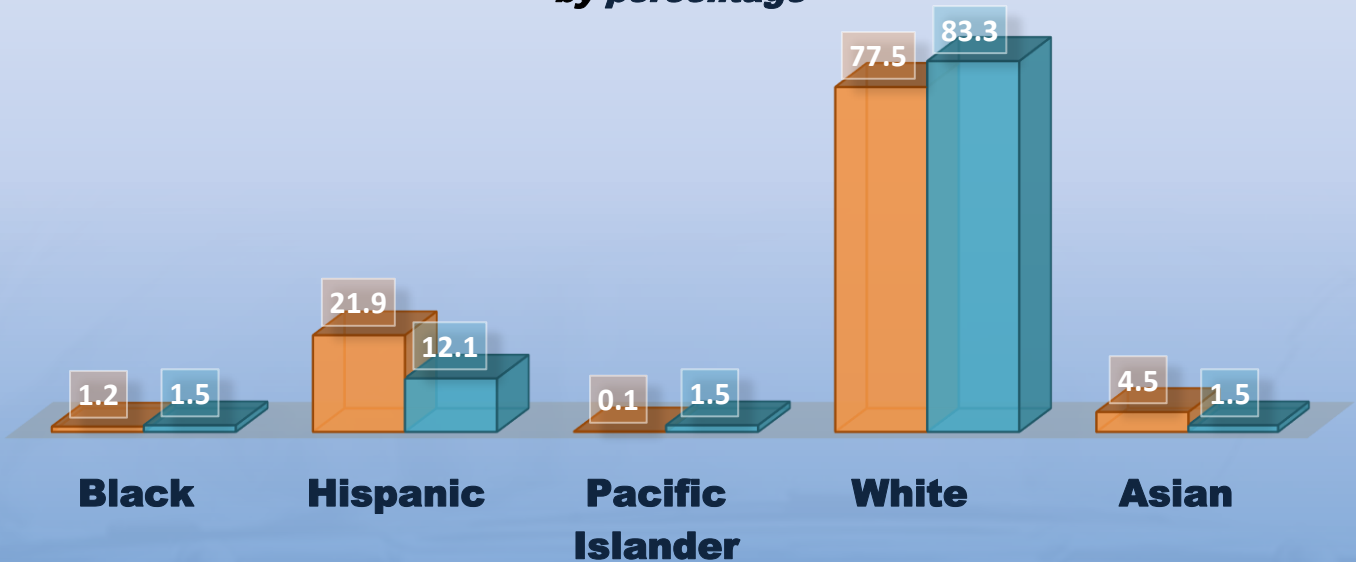

# PETALUMA POLICE OFFICER DEMOGRAPHICS 2021

## SWORN OFFICER DEMOGRAPHICS

■ Petaluma Population   
 ■ Petaluma Police Officers

*by percentage*

**62% of PPD employees are sworn police officers**

### Demographics By Numbers

Black- 1  
 Pacific Islander- 1  
 Hispanic- 8  
 White- 55  
 Asian- 1

**66**

*Sworn police officers*