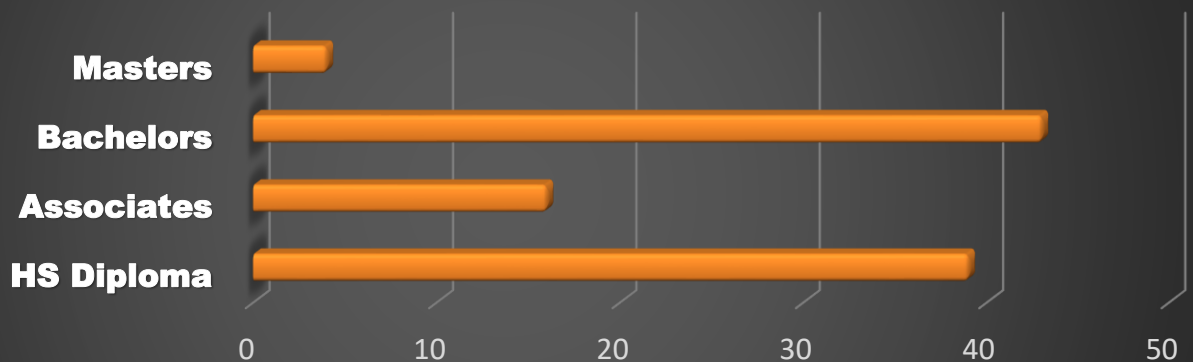

EDUCATION

DEMOGRAPHICS 2021

Petaluma Police Officer Degrees

51.5%
of PPD officers have
a Bachelors degree
or higher

102
total PPD employees

66.7%
of supervisors have a
Bachelors degree or
higher

Petaluma Police Department Staff