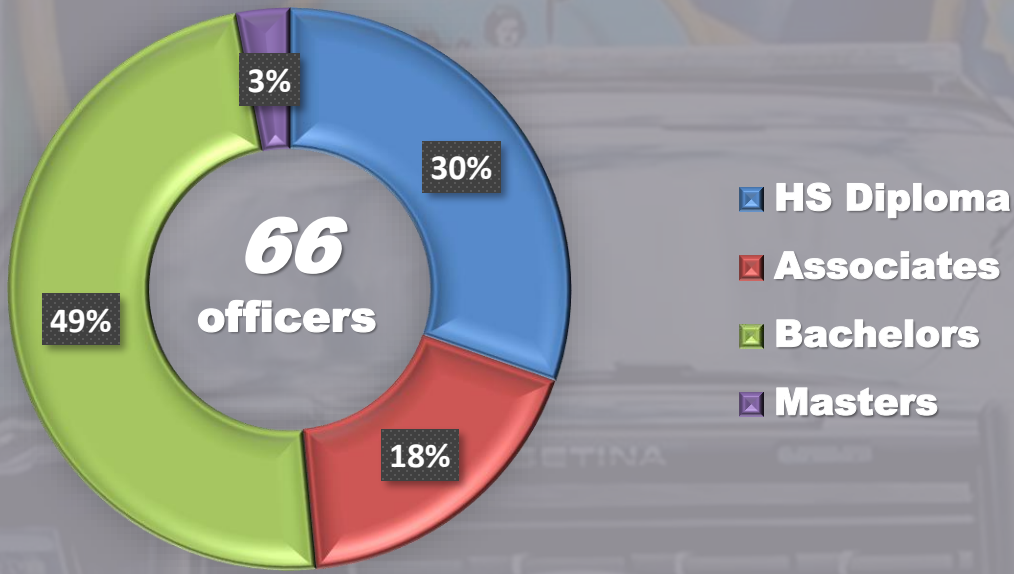

EDUCATION

DEMOGRAPHICS 2021

Petaluma Police Officer Degrees

51.5%
of PPD officers have
a Bachelors degree
or higher

102
total PPD employees

66.7%
of supervisors have a
Bachelors degree or
higher

Petaluma Police Department Staff