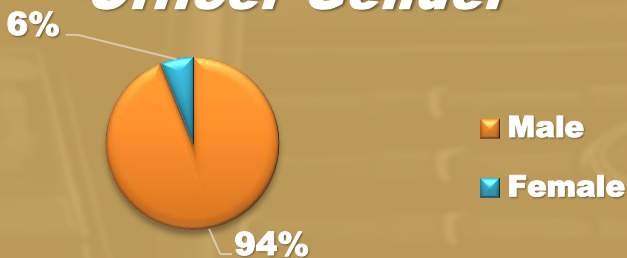

PETALUMA POLICE OFFICER DEMOGRAPHICS 2021

SWORN OFFICER DEMOGRAPHICS

■ Petaluma Population* ■ Petaluma Police Officers
by percentage

Petaluma Population percentage based off 2019 census.gov

**People may identify with more than one race*

Officer Gender

Demographics By Numbers

Black- 1
 Pacific Islander- 1
 Hispanic- 8
 White- 55
 Asian- 1

66

Sworn police officers

OFFICER RESIDENCY