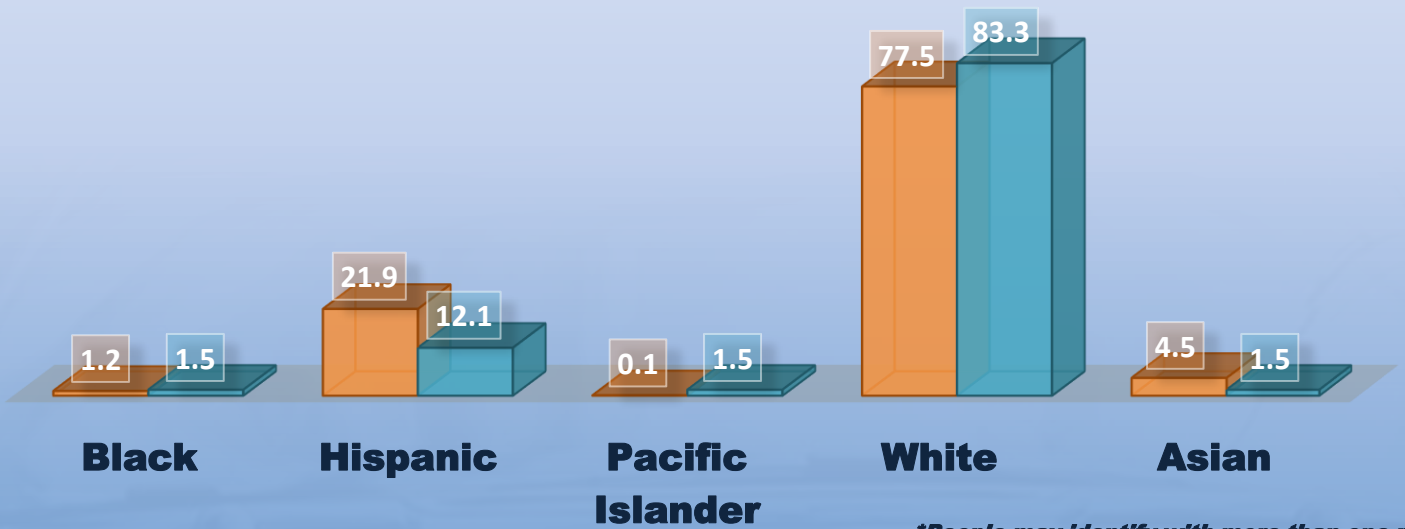

PETALUMA POLICE OFFICER DEMOGRAPHICS 2021

SWORN OFFICER DEMOGRAPHICS

■ Petaluma Population* ■ Petaluma Police Officers
by percentage

Petaluma Population percentage based off 2019 census.gov

**People may identify with more than one race*

Officer Gender

Demographics By Numbers

Black- 1
 Pacific Islander- 1
 Hispanic- 8
 White- 55
 Asian- 1

66

Sworn police officers

OFFICER RESIDENCY