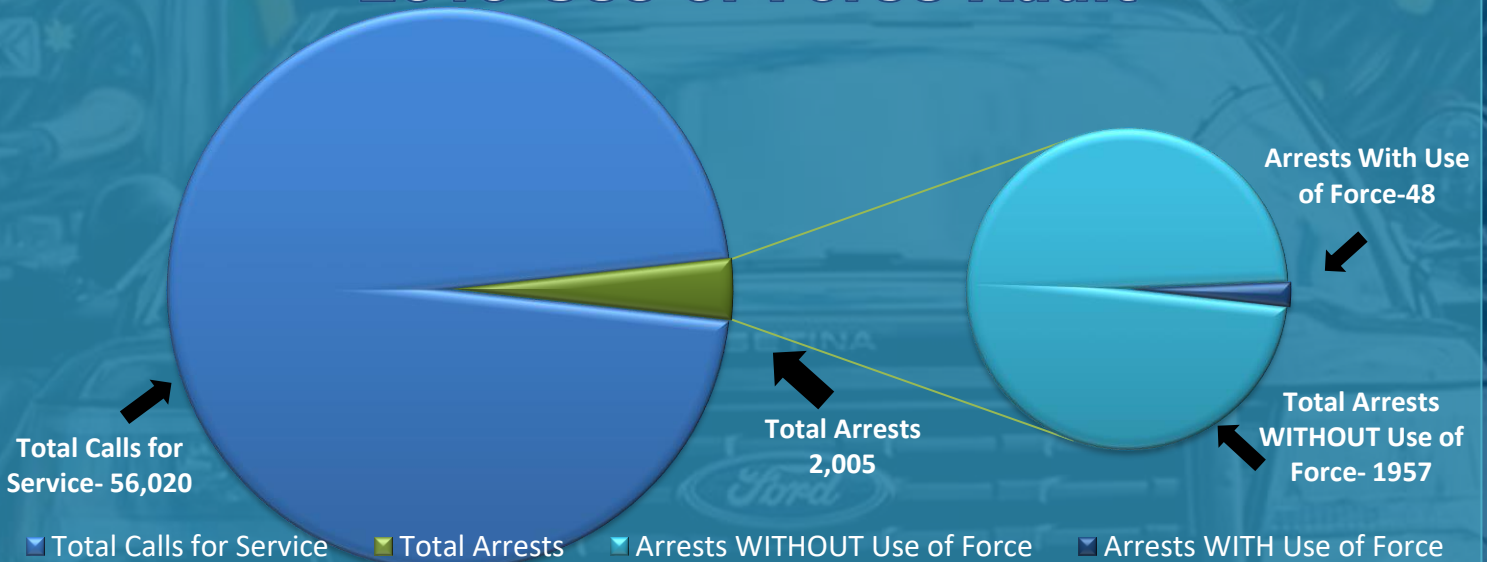

USE OF FORCE 2019

56,020

*TIMES AN OFFICER RESPONDED
TO A CALL FOR SERVICE*

2,005

ARRESTS

48

*INCIDENTS RESULTING IN
USE OF FORCE*

2019 Use of Force Audit

**About 3.5% of
contacts resulted in
arrests**

**About 2.4% of arrests
resulted in Use of Force**

**Mandatory Department of Justice Use of Force Reporting
Involving Death or Great Bodily Injury for Petaluma PD**