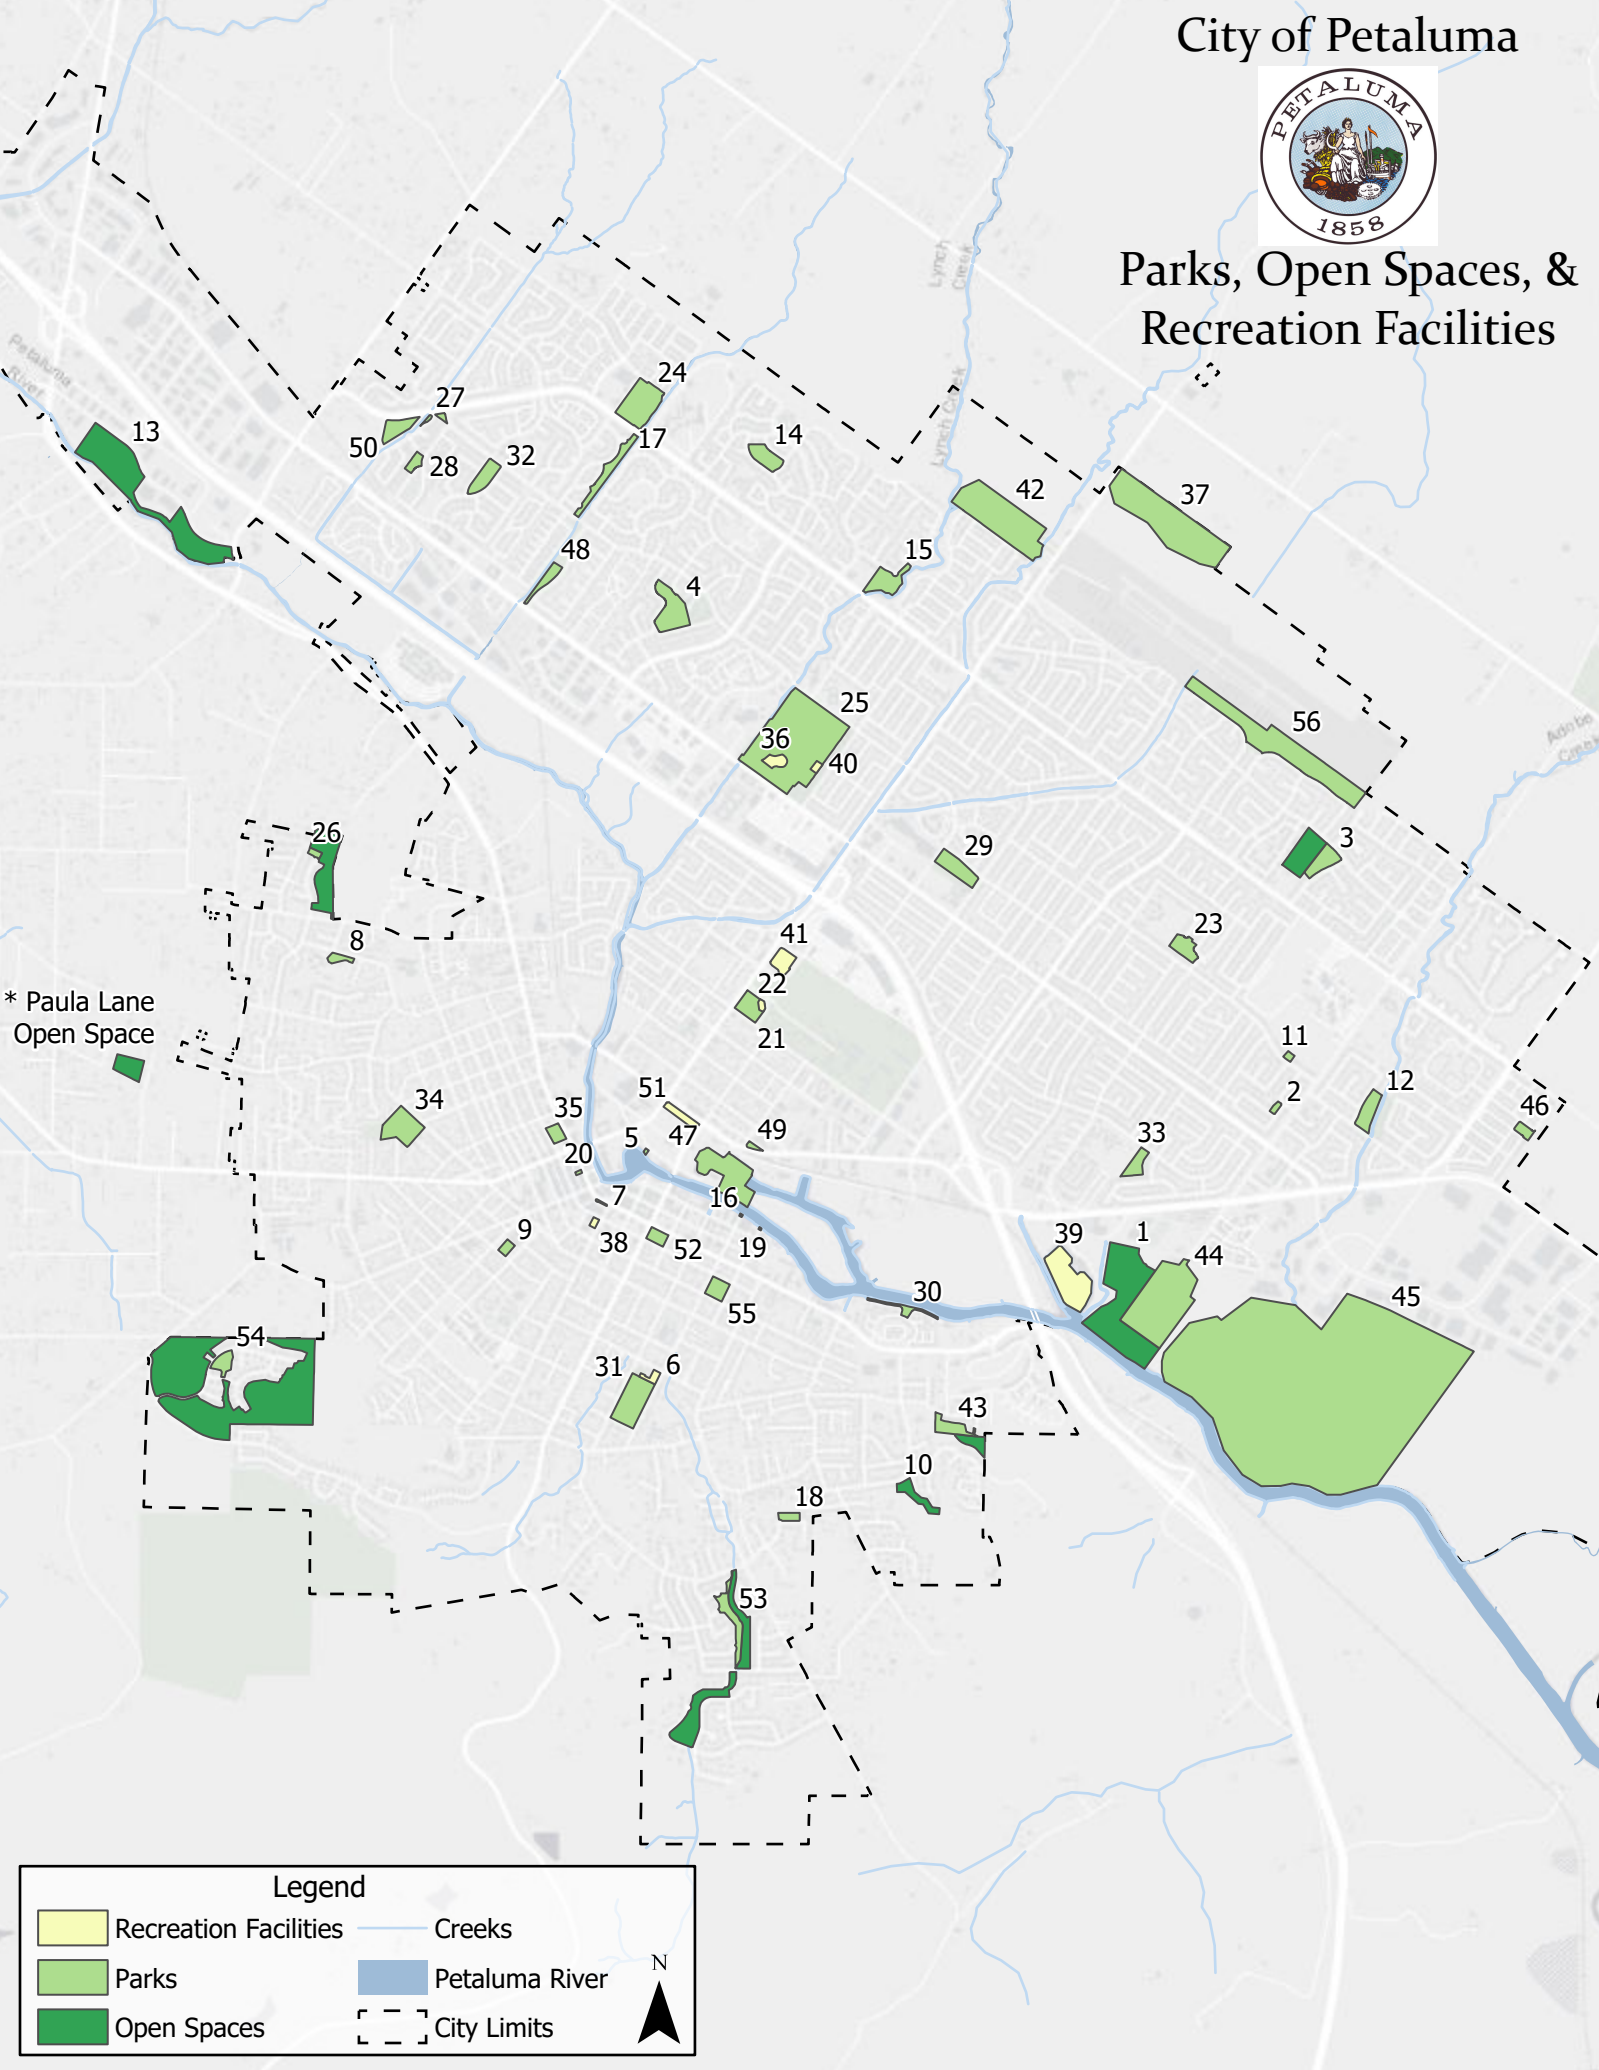

City of Petaluma

Parks, Open Spaces, & Recreation Facilities

* Paula Lane Open Space

Legend

Recreation Facilities	Creeks
Parks	Petaluma River
Open Spaces	City Limits

N

**City of Petaluma
Parks & Recreation Facilities**