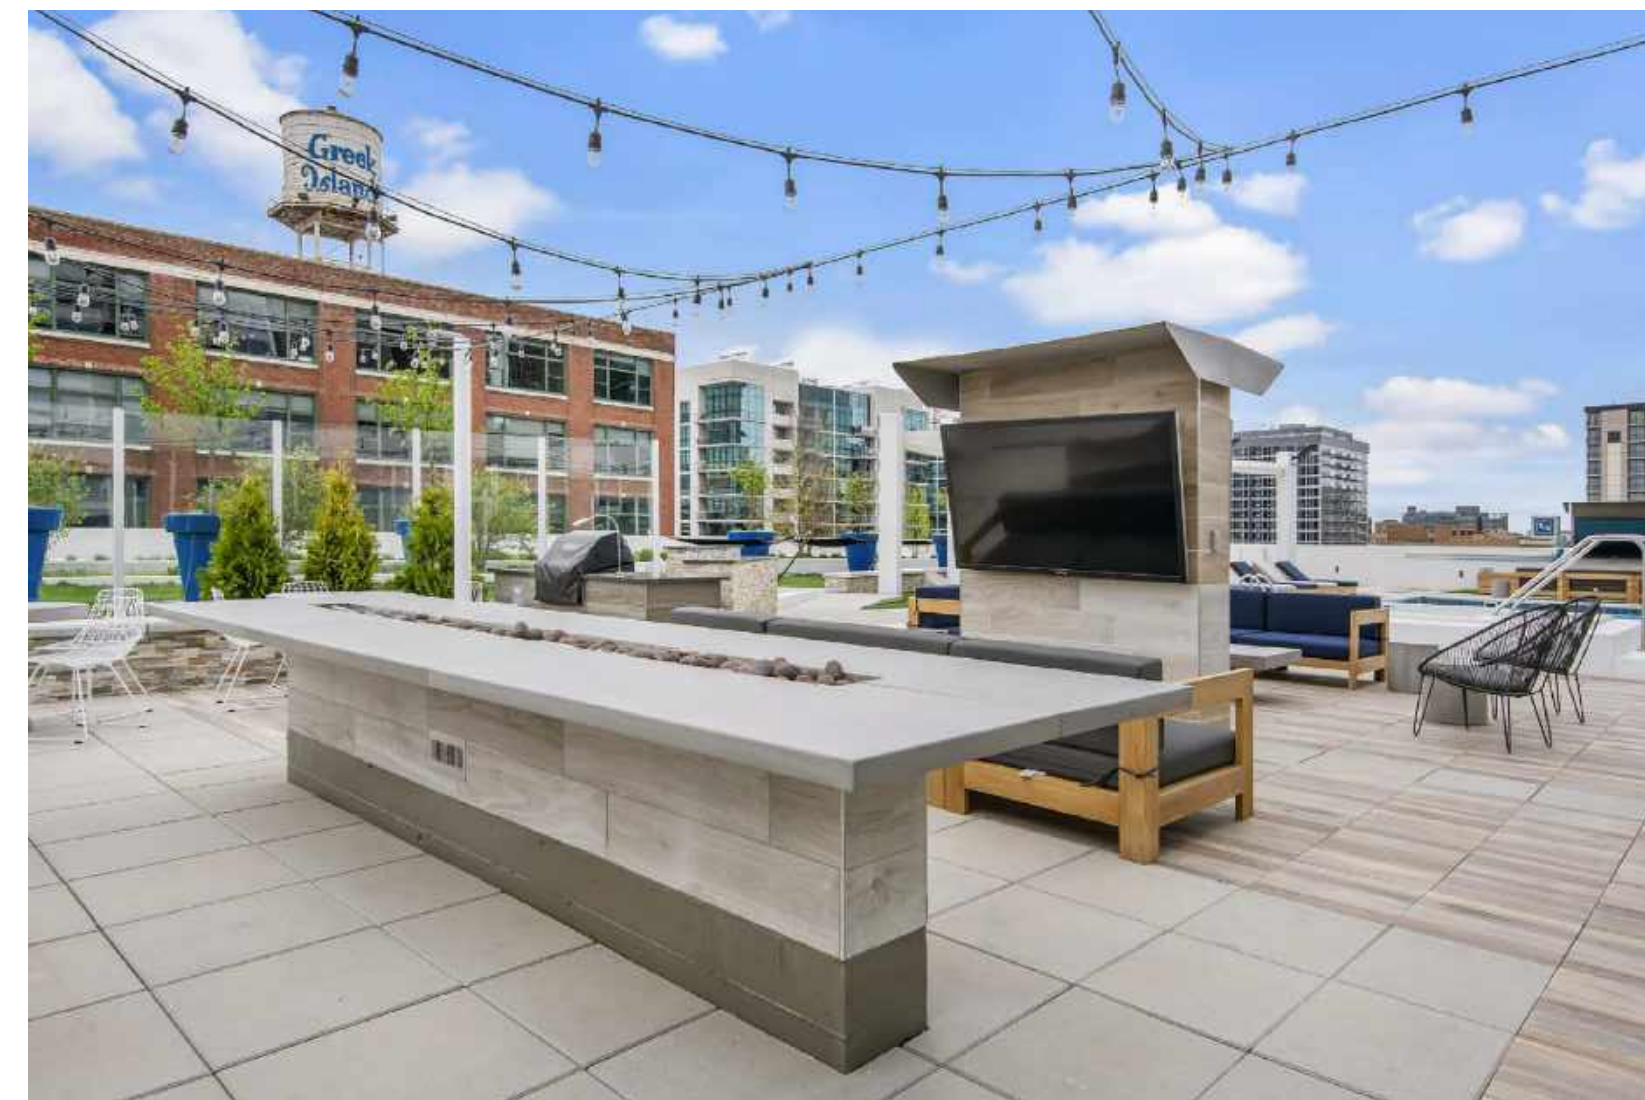

DOG PARK - SEATING