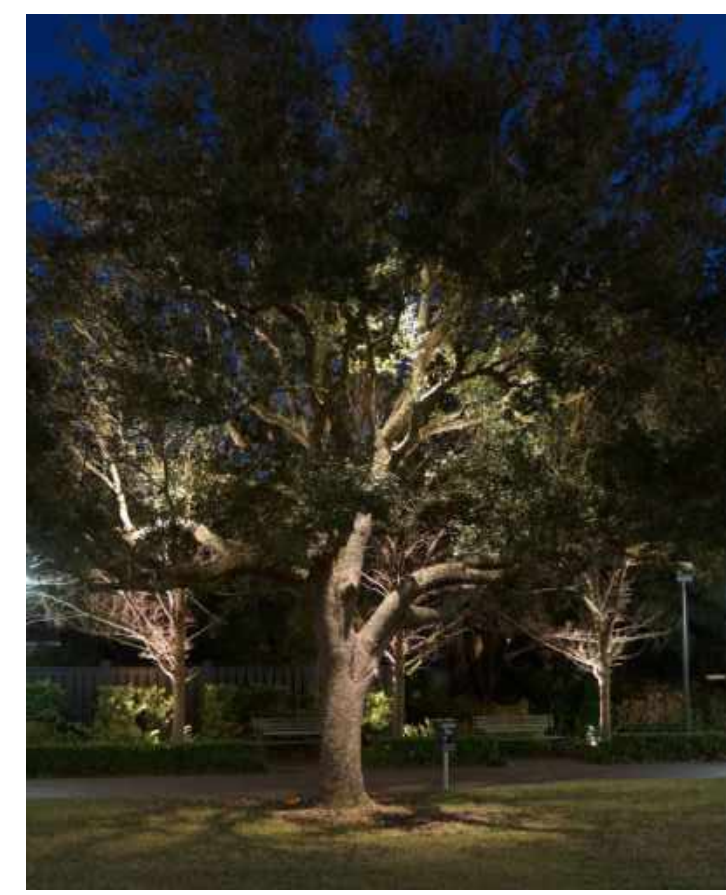

LIGHTING LEGEND

- ⊗ Street Scale Pole Light
- ⊗ Pedestrian Scale Pole Light
- ⊗ Accent Pole Light
- ⊗ Bollard Light
- ▼ Tree Downlight / Moonlight

Street and Pedestrian Scale Pole Light by Lumec: SleekVision Post Top LED

Accent Pole Light by Lumec: Sole City LED pole attachment to Pedestrian Scale Pole Light

Tree Downlight / Moonlight by BK Lighting - Nite Star II with tree mounting strap.