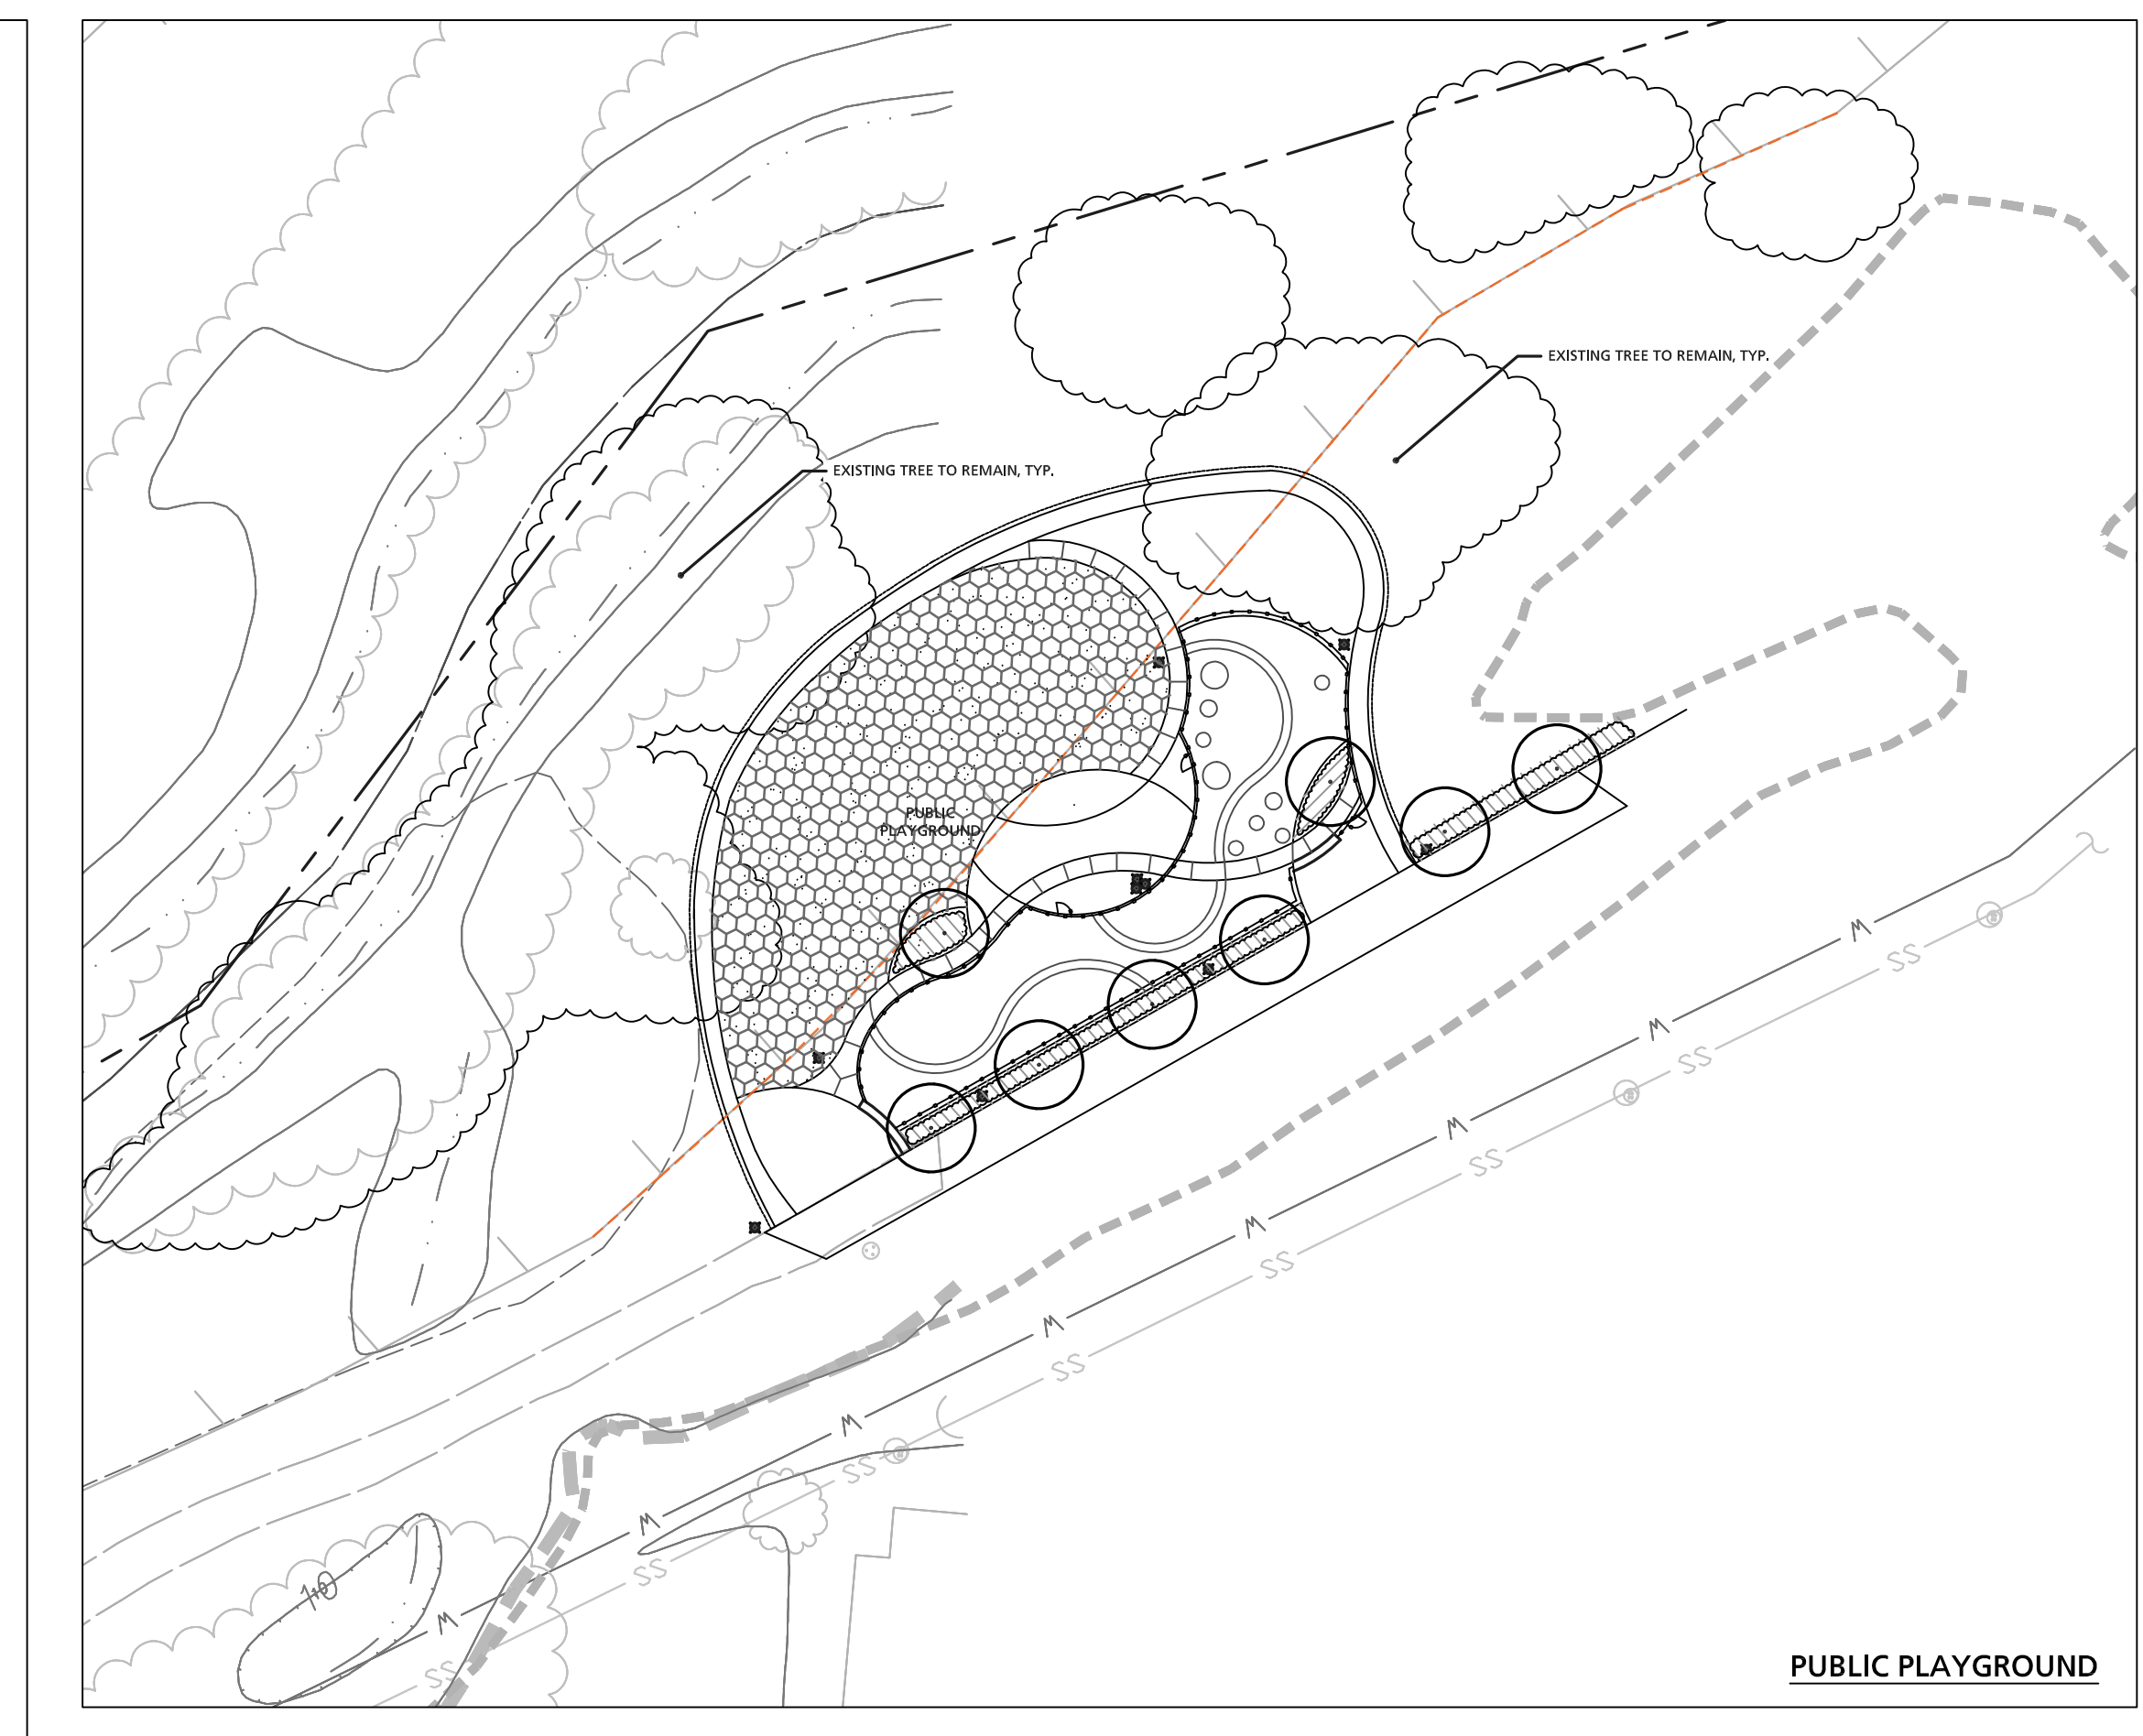

WATER USE LEGEND

1. WUCOLS Low: 167,457.0 SF
   - WUCOLS Moderate: 12,004.0 SF
   - WUCOLS High: 8,449.0 SF
   - Water Features: N/A
   - Special Landscape Area : 1,290.0 SF (Pool and SPA)
2. Based upon total landscape area of 835,825.0 SF

PUBLIC PLAYGROUND