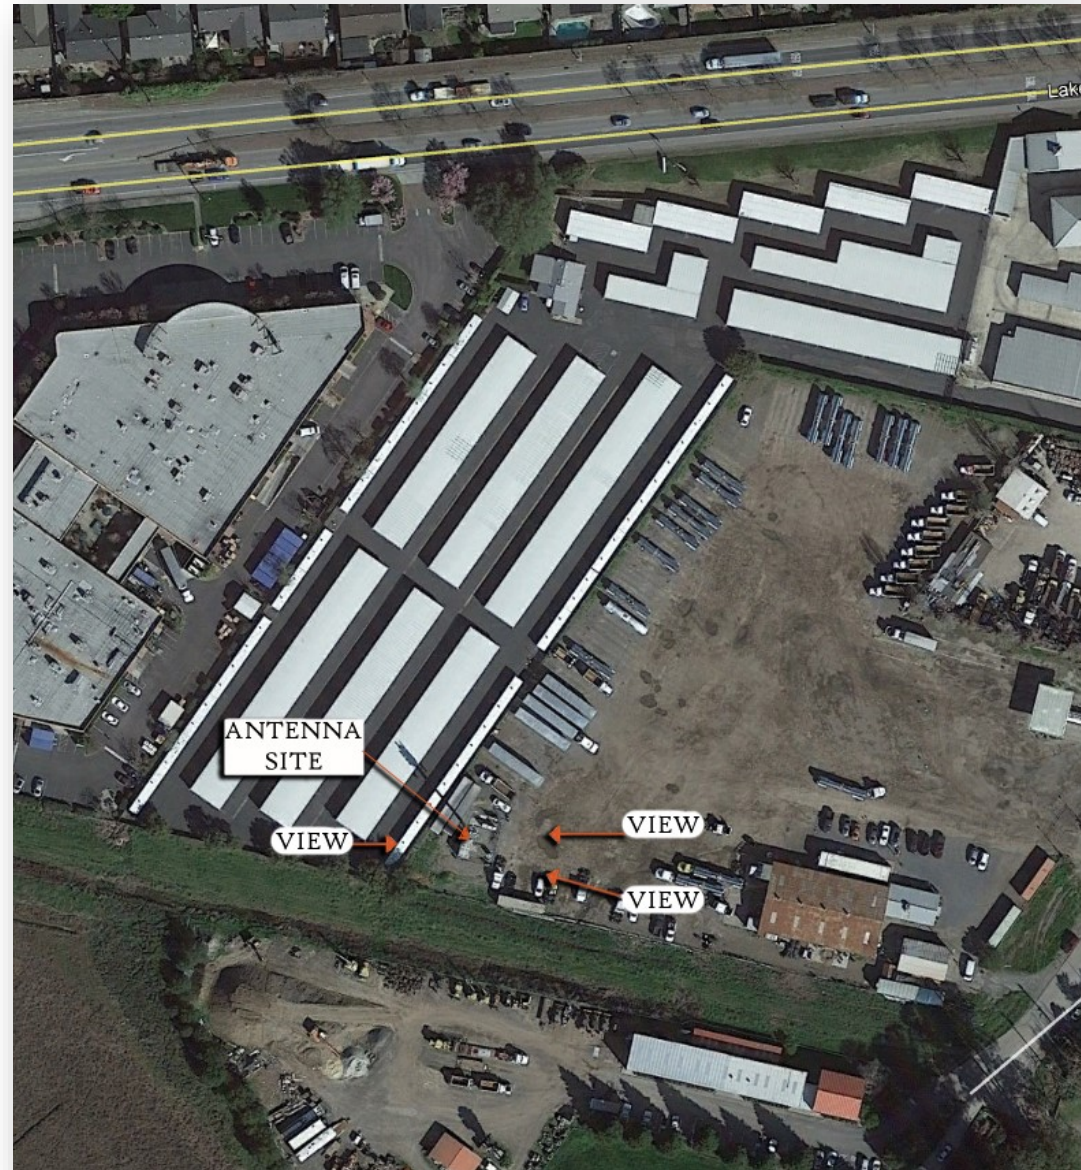

Site Name: HWY 101 - Lakeville

Site Number: 856199

Site Address: 1 Casa Grande Road
Petaluma, CA 94954

Lat/Long: 38° 13' 54.06" , -122° 36' 30.93"

Date: 11/03/2021

Site Location Map

PREPARED BY:

TELCYTE
INFRASTRUCTURE SERVICES

Existing View

Proposed View

PREPARED BY:

TELCYTE
INFRASTRUCTURE SERVICES

This photo simulation is for illustration purposes only.

Existing View

Proposed View

PREPARED BY:

TELCYTE
INFRASTRUCTURE SERVICES

This photo simulation is for illustration purposes only.

Existing View

Proposed View

PREPARED BY:

TELCYTE
INFRASTRUCTURE SERVICES

This photo simulation is for illustration purposes only.