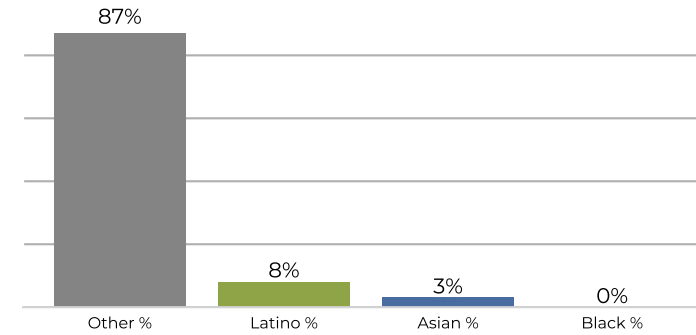

Citizen Voting Age Population (CVAP)

1

Total CVAP	7,719
Other CVAP	6,737
Other CVAP %	87.3%
Latino CVAP	668
Latino CVAP %	8.7%
Asian CVAP	250
Asian CVAP %	3.2%
Black CVAP	64
Black CVAP %	0.8%

District 1

2020 Census

Citizen Voting Age Population

Population	Deviation	Deviation %	Other	Other %	Latino	Latino %	Asian	Asian %	Black	Black %
9,933	0	0.0%	8,317	83.7%	1,232	12.4%	325	3.3%	59	0.6%
Total CVAP	Other CVAP	Other CVAP %	Latino CVAP	Latino CVAP %	Asian CVAP	Asian CVAP %	Black CVAP	Black CVAP %		
7,719	6,737	87.3%	668	8.7%	250	3.2%	64	0.8%		