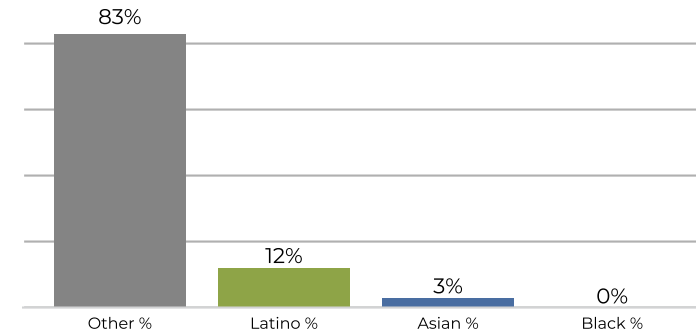

Citizen Voting Age Population (CVAP)

1

Total CVAP	7,719
Other CVAP	6,737
Other CVAP %	87.3%
Latino CVAP	668
Latino CVAP %	8.7%
Asian CVAP	250
Asian CVAP %	3.2%
Black CVAP	64
Black CVAP %	0.8%

District 1

2020 Census

Citizen Voting Age Population

Population	Deviation	Deviation %	Other	Other %	Latino	Latino %	Asian	Asian %	Black	Black %
9,933	0	0.0%	8,317	83.7%	1,232	12.4%	325	3.3%	59	0.6%
Total CVAP	Other CVAP	Other CVAP %	Latino CVAP	Latino CVAP %	Asian CVAP	Asian CVAP %	Black CVAP	Black CVAP %		
7,719	6,737	87.3%	668	8.7%	250	3.2%	64	0.8%		