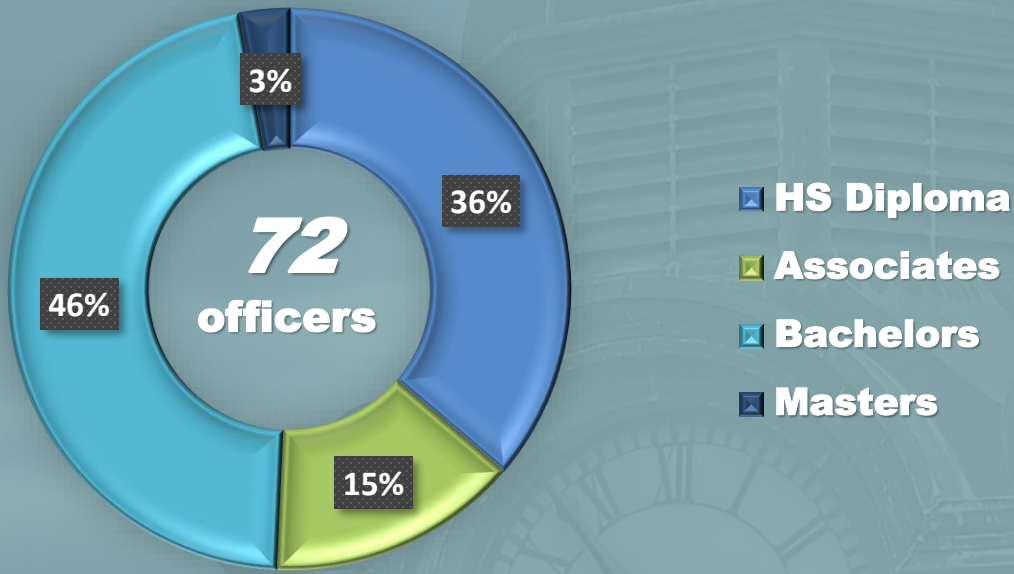

EDUCATION

DEMOGRAPHICS 2022

Petaluma Police Officer Degrees

49%

of PPD officers have a Bachelors degree or higher

102

total PPD employees

66.7%

of supervisors have a Bachelors degree or higher

Petaluma Police Department Staff