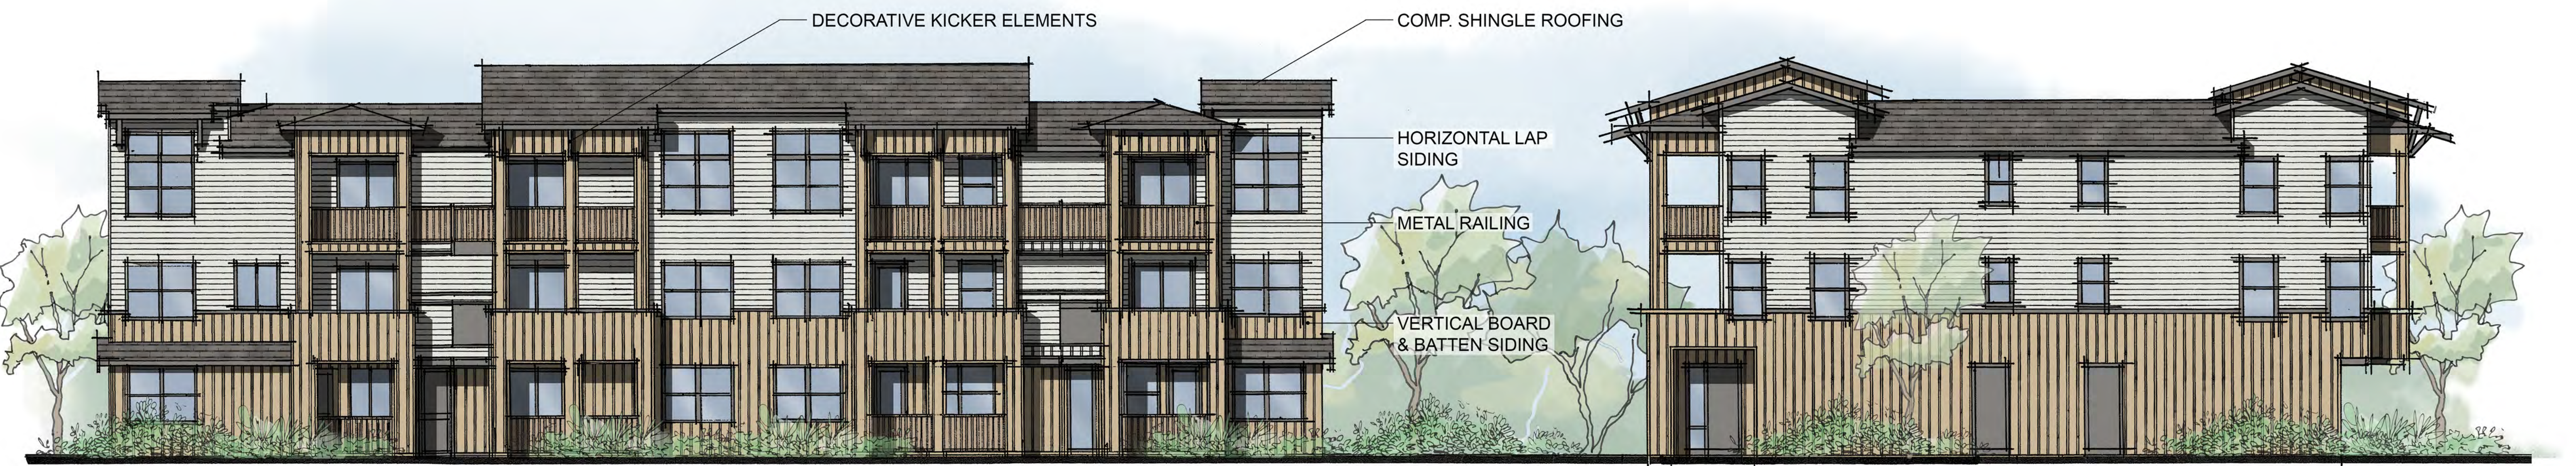

REAR ELEVATION

LEFT ELEVATION

FRONT ELEVATION

RIGHT ELEVATION

REAR ELEVATION

LEFT ELEVATION

FRONT ELEVATION

RIGHT ELEVATION

FRONT ELEVATION

Roofing
CertainTeed - Weathered Wood

1. Horizontal Siding
SW 6203 Spare White

2. Vertical Siding / Railing
SW 0011 Crewel Tan

3. Trim / Fascia
SW 0077 Classic French Gray

4. Entry Door / Accent
SW 0077 Classic French Gray